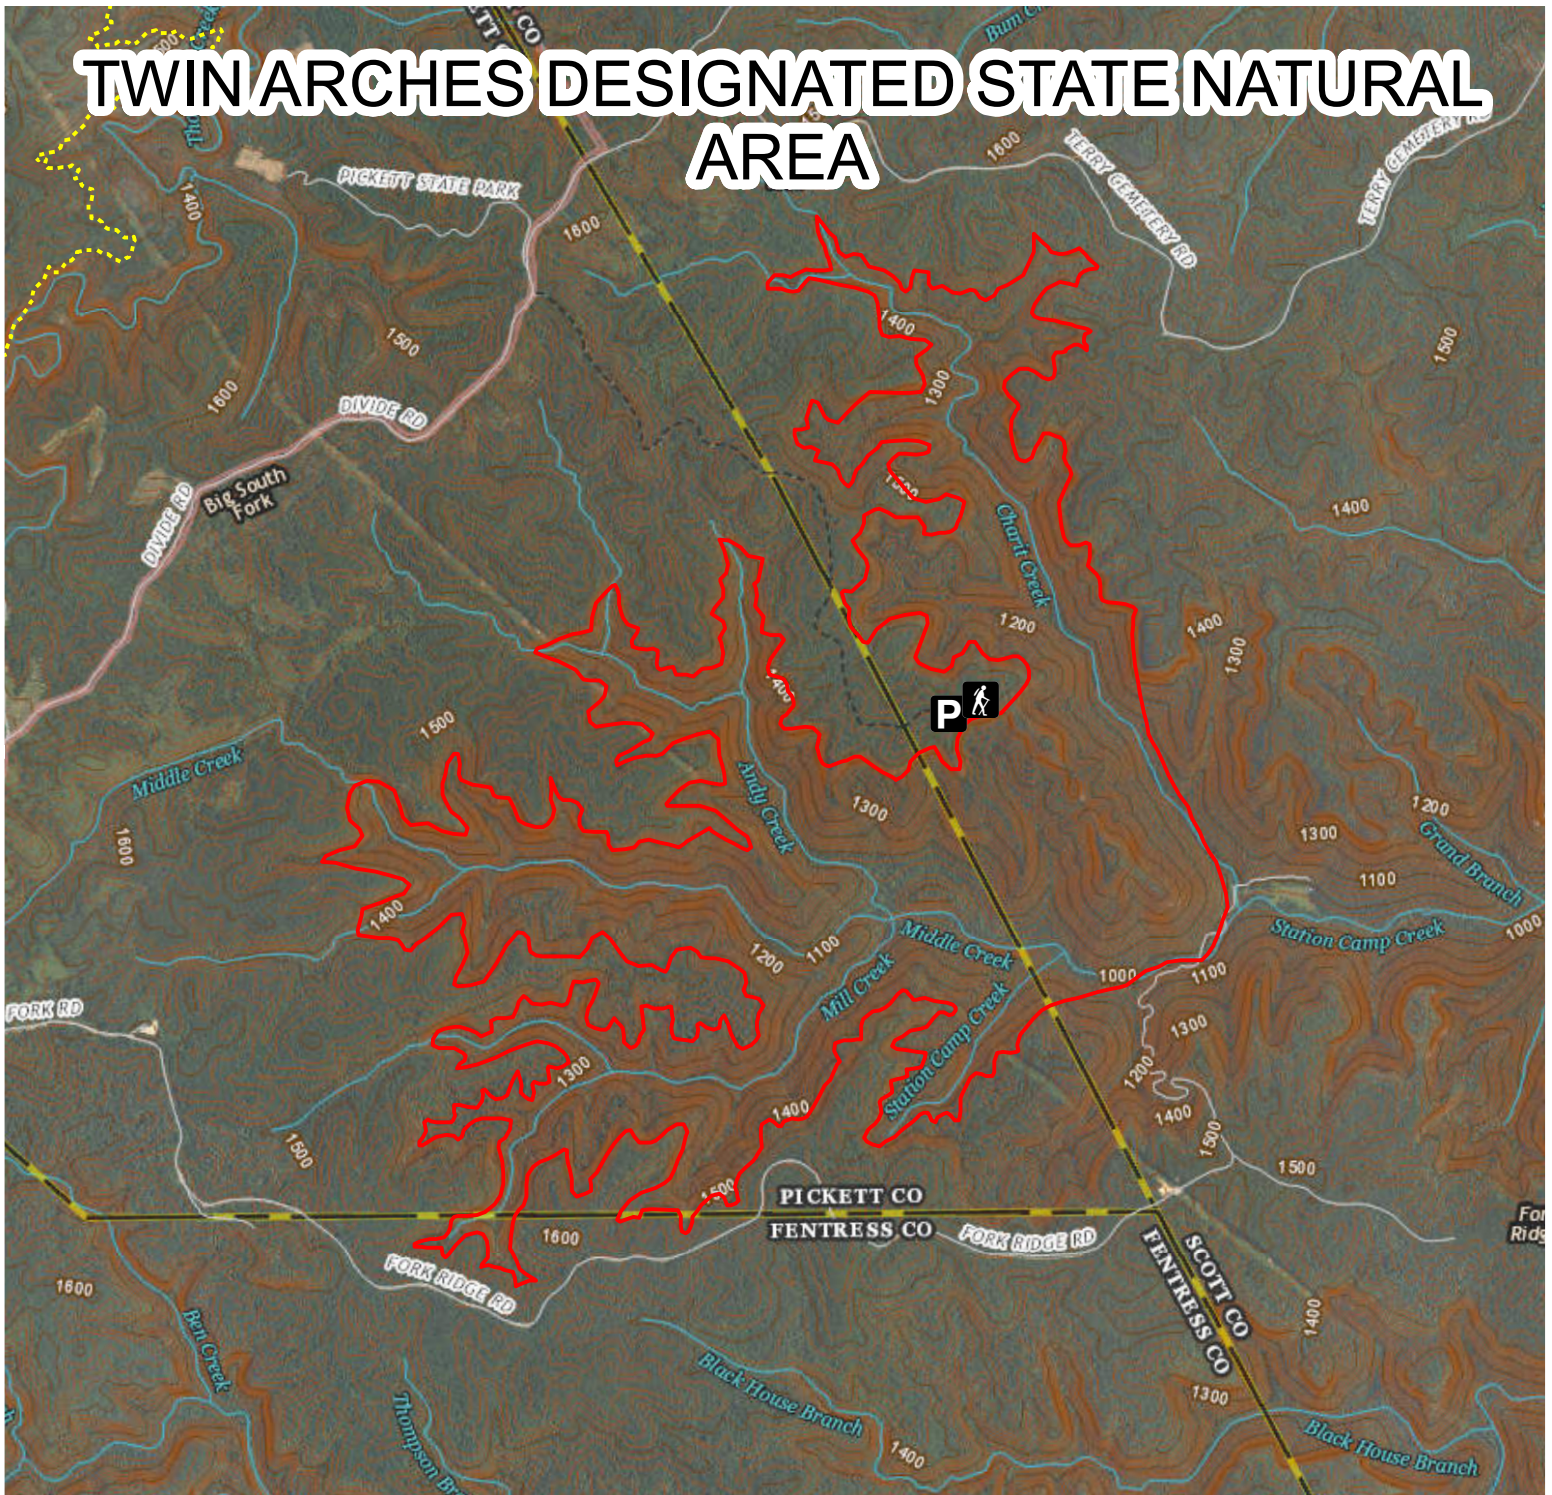

TWIN ARCHES DESIGNATED STATE NATURAL AREA

1 inch = 2,750 feet
1:33,000

P Parking

 Trail Head

 Trails

 Natural Area Boundaries

(615) 532-0431