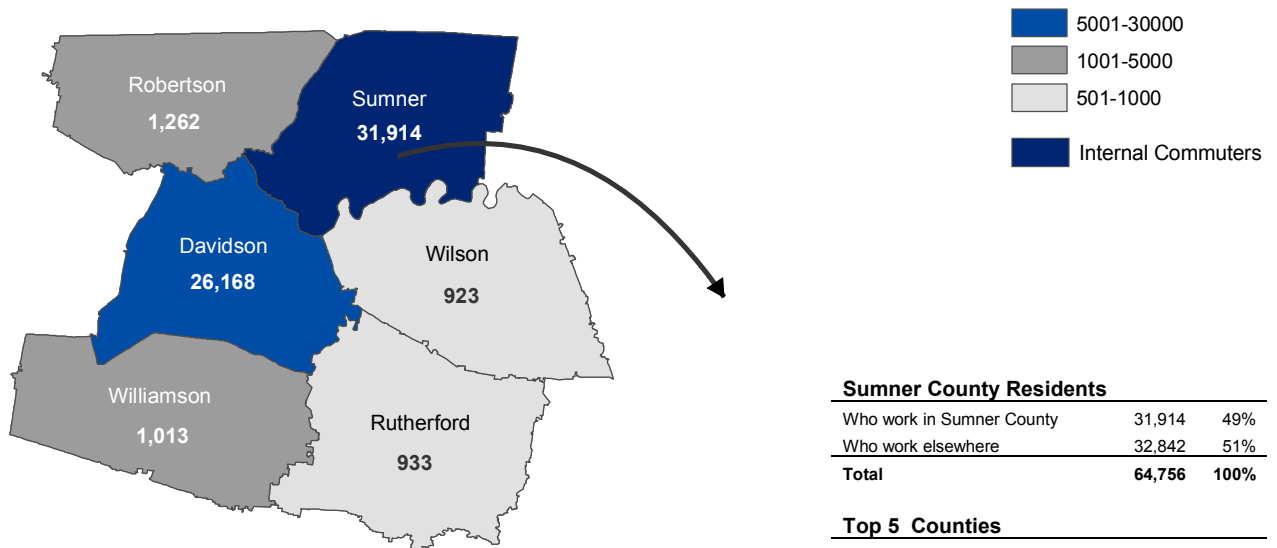

Where Do Sumner County Residents Work?

49% of workers residing in Sumner County work in Sumner County

Sumner County Residents

Who work in Sumner County	31,914	49%
Who work elsewhere	32,842	51%
Total	64,756	100%

Top 5 Counties

Davidson Co. TN	26,168	40.4%
Robertson Co. TN	1,262	1.9%
Williamson Co. TN	1,013	1.6%
Rutherford Co. TN	933	1.4%
Wilson Co. TN	923	1.4%
Total in Top 5	30,299	46.7%