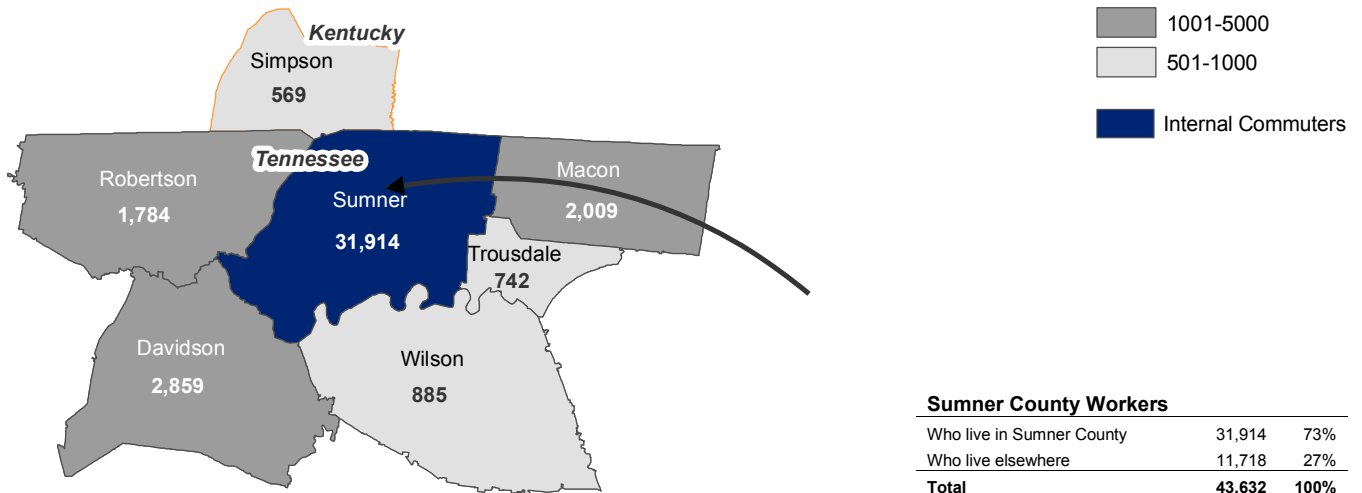

## Where Do Sumner County Workers Live?

*73% of Sumner County workers reside in Sumner County*

### Sumner County Workers

Who live in Sumner County	31,914	73%
Who live elsewhere	11,718	27%
<b>Total</b>	<b>43,632</b>	<b>100%</b>

### Top 5 Counties

Davidson Co. TN	2,859	6.6%
Macon Co. TN	2,009	4.6%
Robertson Co. TN	1,784	4.1%
Wilson Co. TN	885	2.0%
Trousdale Co. TN	742	1.7%
<b>Total from Top 5</b>	<b>8,279</b>	<b>19.0%</b>

### Top 5 Counties

Davidson Co. TN	26,168	40.4%
Robertson Co. TN	1,262	1.9%
Williamson Co. TN	1,013	1.6%
Rutherford Co. TN	933	1.4%
Wilson Co. TN	923	1.4%
<b>Total in Top 5</b>	<b>30,299</b>	<b>46.7%</b>