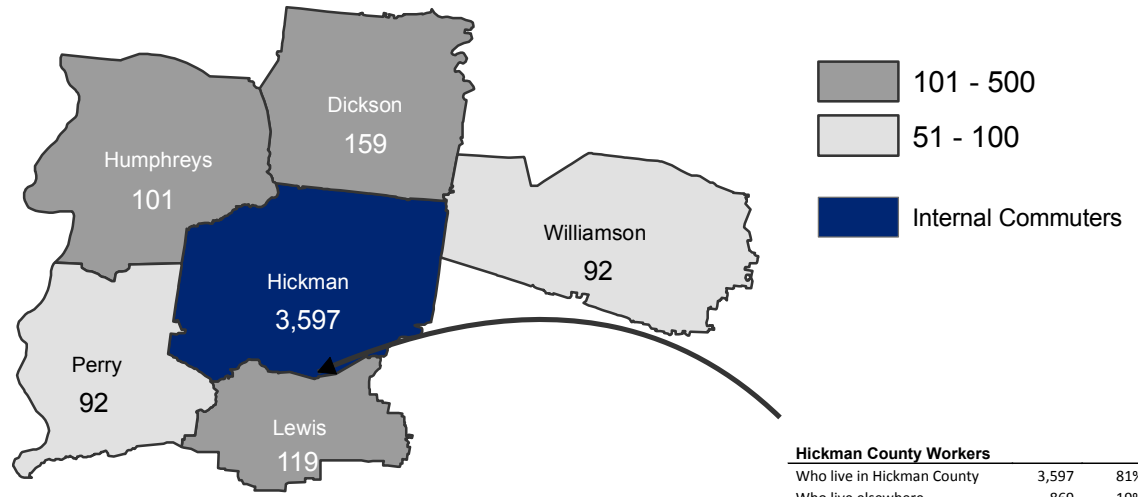

## Where Do Hickman County Workers Live?

*81% of Hickman County workers reside in Hickman County*

Hickman County Workers		
Who live in Hickman County	3,597	81%
Who live elsewhere	869	19%
<b>Total</b>	<b>4,466</b>	<b>100%</b>

Top 5 Counties		
Dickson Co. TN	159	3.6%
Lewis Co. TN	119	2.7%
Humphreys Co. TN	101	2.3%
Perry Co. TN	92	2.1%
Williamson Co. TN	92	2.1%
<b>Total from Top 5</b>	<b>563</b>	<b>12.6%</b>

## Where Do Hickman County Residents Work?

*40% of workers residing in Hickman County work in Hickman County*

Hickman County Residents		
Who work in Hickman County	3,597	40%
Who work elsewhere	5,316	60%
<b>Total</b>	<b>8,913</b>	<b>100%</b>

Top 5 Counties		
Davidson Co. TN	1,692	19.0%
Dickson Co. TN	1,549	17.4%
Williamson Co. TN	822	9.2%
Maury Co. TN	525	5.9%
Rutherford Co. TN	160	1.8%
<b>Total in Top 5</b>	<b>4,748</b>	<b>53.3%</b>