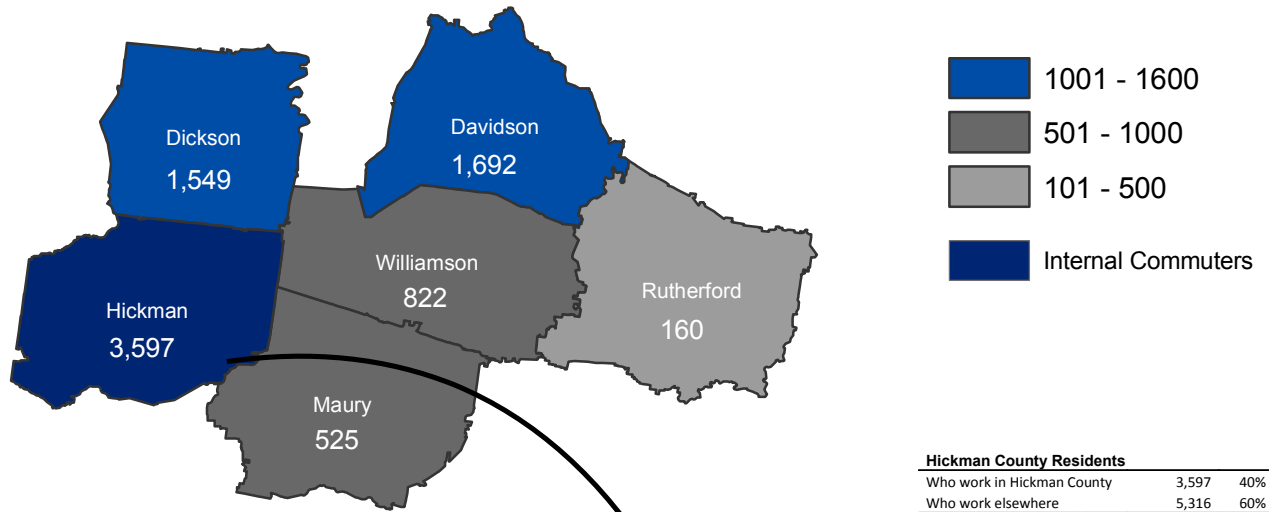

## Where Do Hickman County Workers Live?

*81% of Hickman County workers reside in Hickman County*

Hickman County Workers		
Who live in Hickman County	3,597	81%
Who live elsewhere	869	19%
<b>Total</b>	<b>4,466</b>	<b>100%</b>

Top 5 Counties		
Dickson Co. TN	159	3.6%
Lewis Co. TN	119	2.7%
Humphreys Co. TN	101	2.3%
Perry Co. TN	92	2.1%
Williamson Co. TN	92	2.1%
<b>Total from Top 5</b>	<b>563</b>	<b>12.6%</b>

## Where Do Hickman County Residents Work?

*40% of workers residing in Hickman County work in Hickman County*

Hickman County Residents		
Who work in Hickman County	3,597	40%
Who work elsewhere	5,316	60%
<b>Total</b>	<b>8,913</b>	<b>100%</b>

Top 5 Counties		
Davidson Co. TN	1,692	19.0%
Dickson Co. TN	1,549	17.4%
Williamson Co. TN	822	9.2%
Maury Co. TN	525	5.9%
Rutherford Co. TN	160	1.8%
<b>Total in Top 5</b>	<b>4,748</b>	<b>53.3%</b>