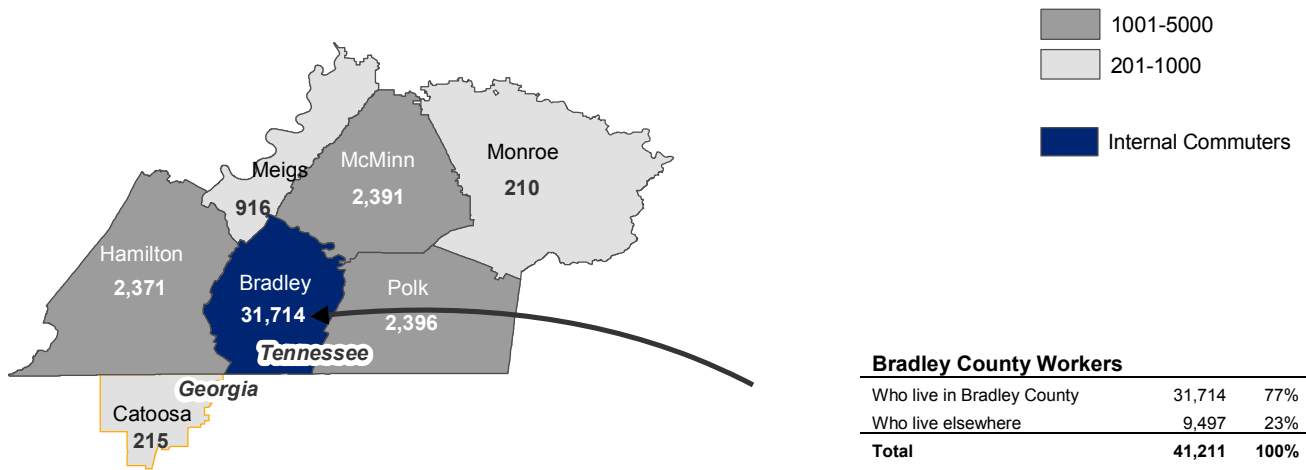

Where Do Bradley County Workers Live?

77% of Bradley County workers reside in Bradley County

Bradley County Workers

Who live in Bradley County	31,714	77%
Who live elsewhere	9,497	23%
Total	41,211	100%

Top 5 Counties

Polk Co. TN	2,396	5.8%
McMinn Co. TN	2,391	5.8%
Hamilton Co. TN	2,371	5.8%
Meigs Co. TN	916	2.2%
Catoosa Co. GA	215	0.5%
Total from Top 5	8,289	20.1%

Where Do Bradley County Residents Work?

77% of workers residing in Bradley County work in Bradley County

Bradley County Residents

Who work in Bradley County	31,714	77%
Who work elsewhere	9,641	23%
Total	41,355	100%

Top 5 Counties

Hamilton Co. TN	5,614	13.6%
Whitfield Co. GA	1,240	3.0%
McMinn Co. TN	1,114	2.7%
Murray Co. GA	373	0.9%
Polk Co. TN	300	0.7%
Total in Top 5	8,641	20.9%