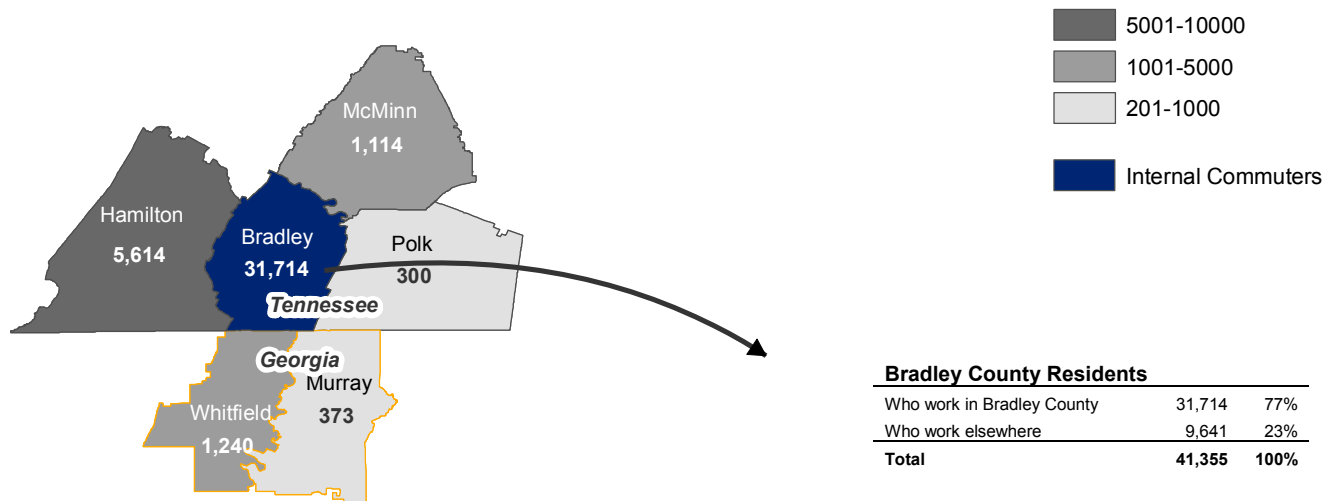

Where Do Bradley County Residents Work?

77% of workers residing in Bradley County work in Bradley County

Bradley County Residents

Who work in Bradley County	31,714	77%
Who work elsewhere	9,641	23%
Total	41,355	100%

Top 5 Counties

Hamilton Co. TN	5,614	13.6%
Whitfield Co. GA	1,240	3.0%
McMinn Co. TN	1,114	2.7%
Murray Co. GA	373	0.9%
Polk Co. TN	300	0.7%
Total in Top 5	8,641	20.9%