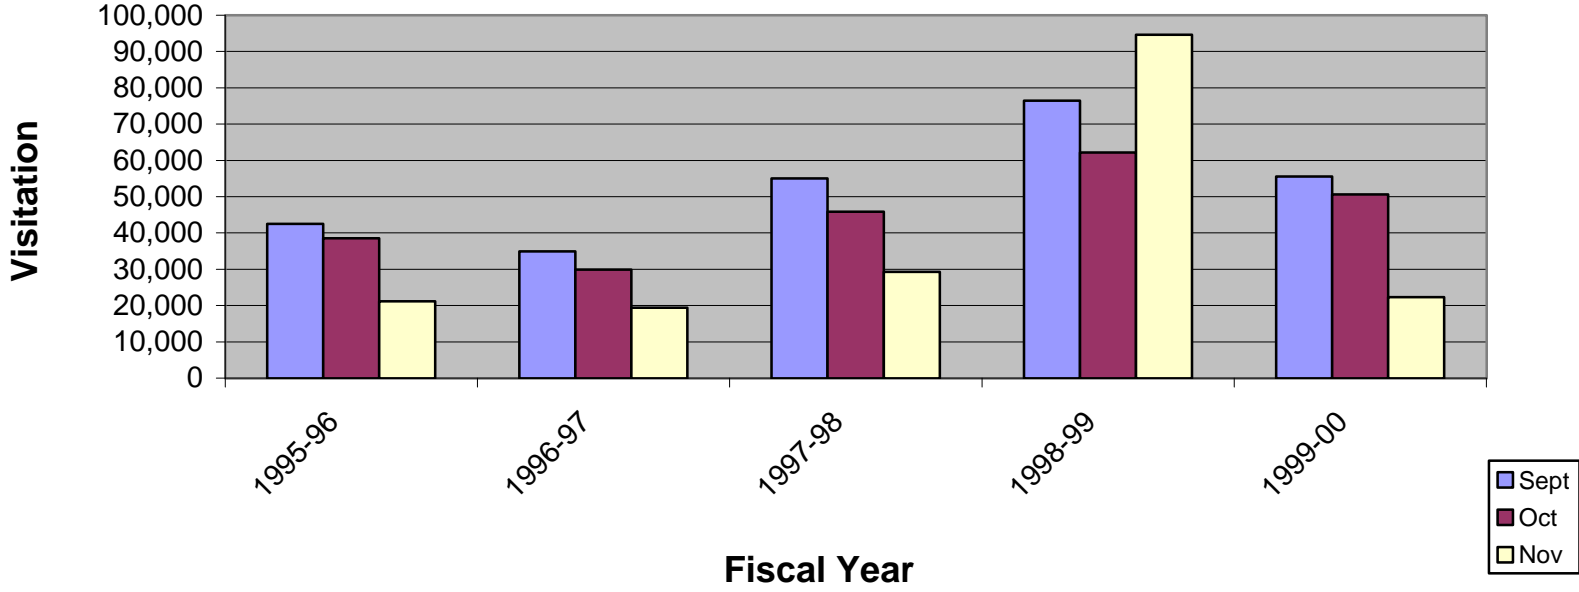

Tims Ford Fall Season Visitation FY 1995-96 to FY 1999-00

Month	Sept	Oct	Nov
1995-96	42,474	38,541	21,134
1996-97	34,893	29,891	19,430
1997-98	55,050	45,838	29,296
1998-99	76,491	62,131	94,594
1999-00	55,544	50,611	22,315
Average	52,890	45,402	37,354

Figure 5