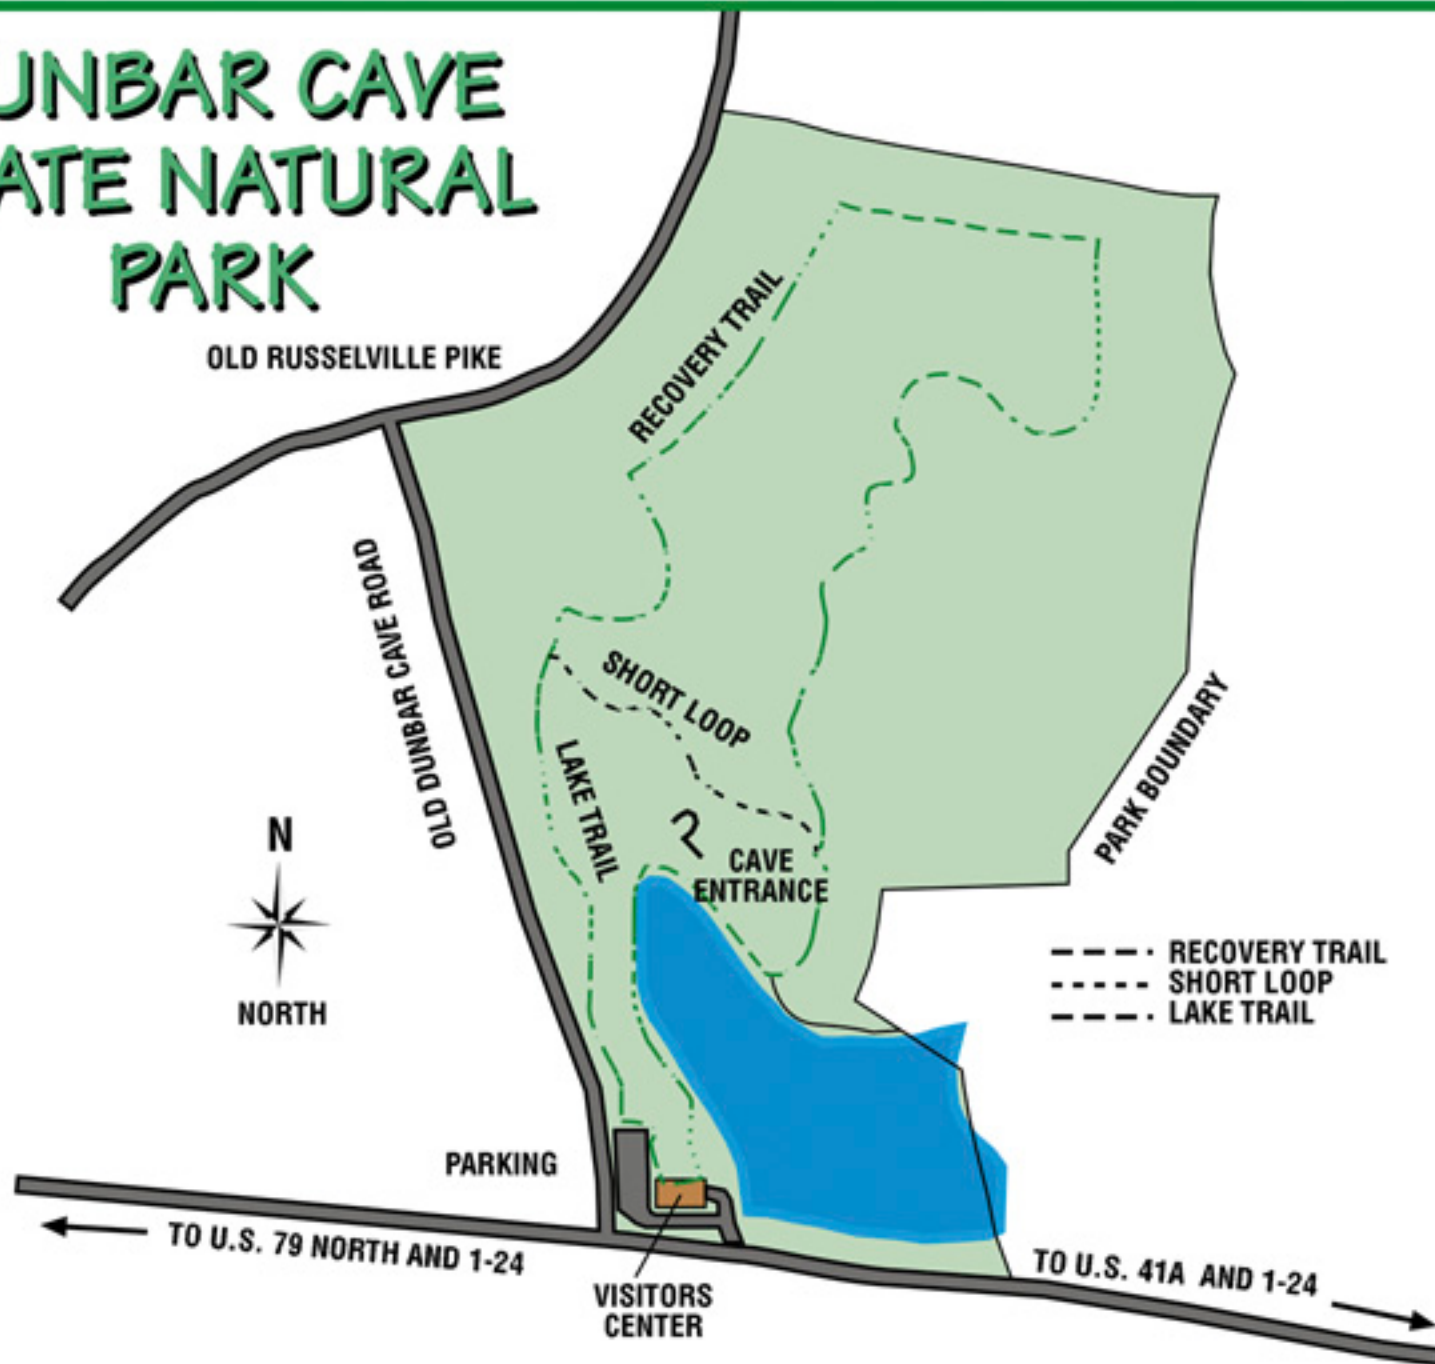

DUNBAR CAVE STATE NATURAL PARK

OLD RUSSELVILLE PIKE

OLD DUNBAR CAVE ROAD

RECOVERY TRAIL

SHORT LOOP

LAKE TRAIL

CAVE
ENTRANCE

PARK BOUNDARY

PARKING

VISITORS
CENTER

- · RECOVERY TRAIL
- SHORT LOOP
- · - · LAKE TRAIL

TO U.S. 79 NORTH AND 1-24

TO U.S. 41A AND 1-24