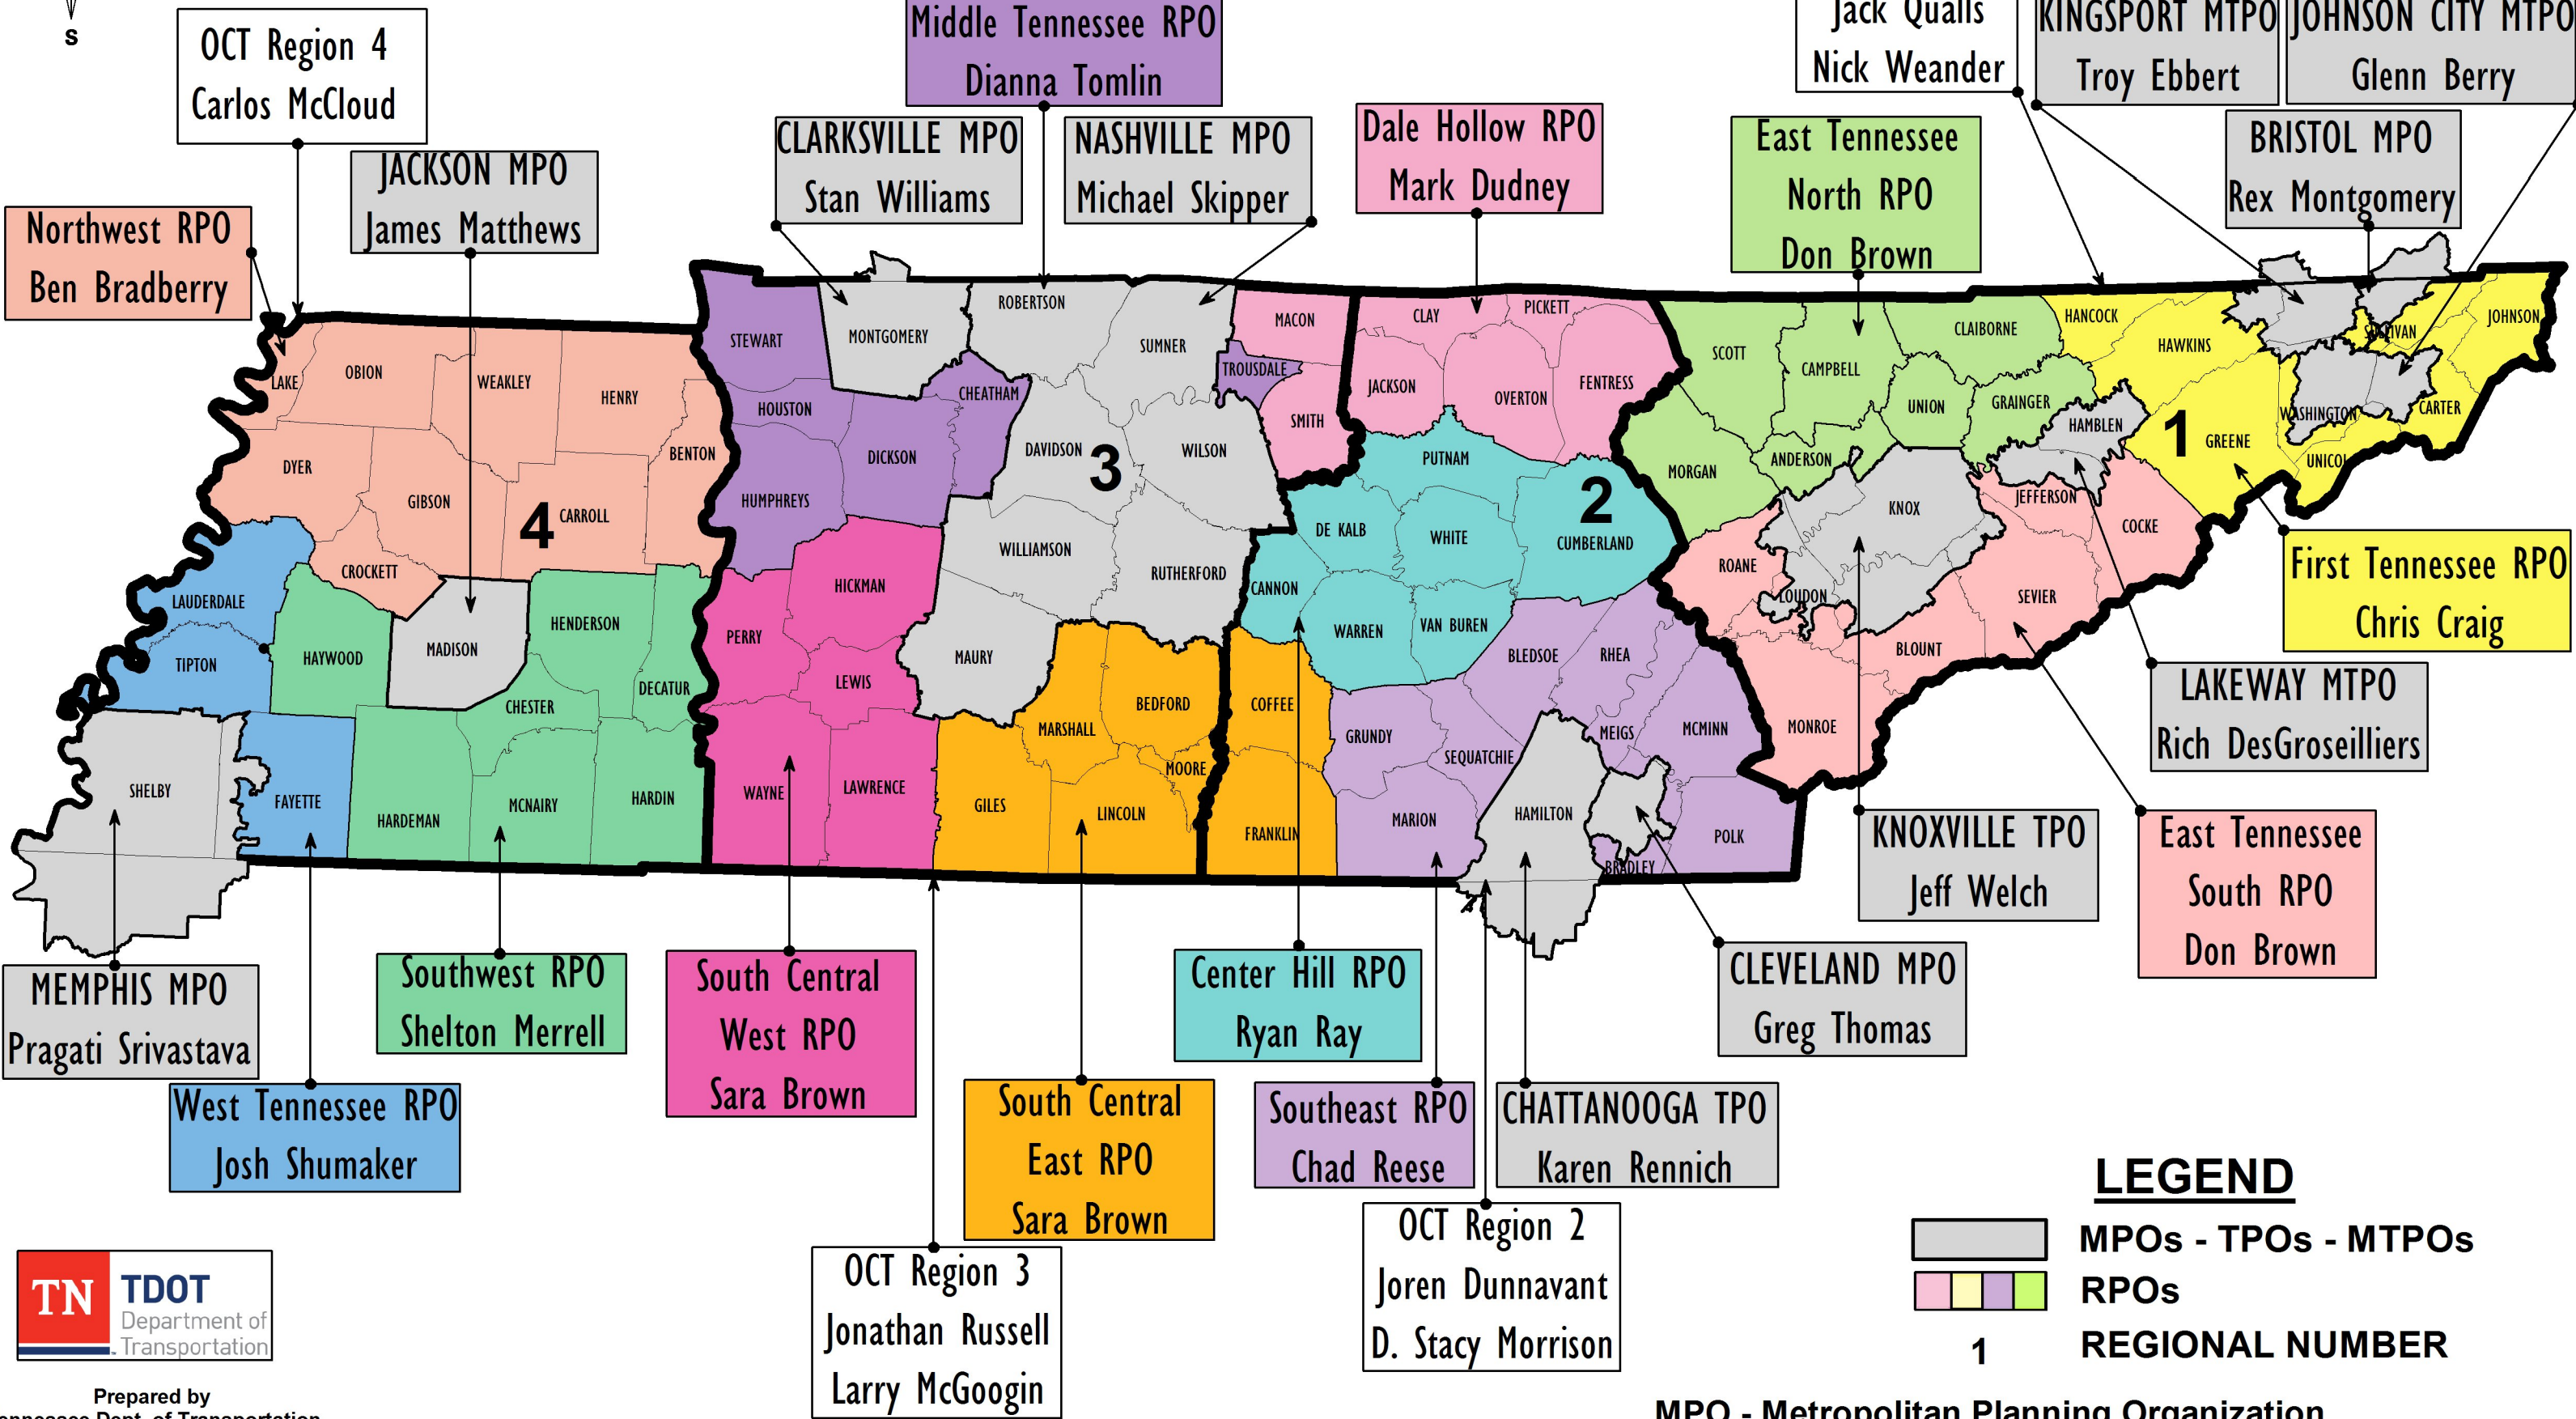

MPO/ TPO/ RPO Planning Areas

LEGEND

- MPOs - TPOs - MTPOs
- RPOs
- 1** REGIONAL NUMBER

Prepared by
Tennessee Dept. of Transportation
Long Range Planning Division
GIS Mapping

MPO - Metropolitan Planning Organization
MTPO - Metropolitan Transportation Planning Organization
TPO - Transportation Planning Organization
RPO - Rural Planning Organization