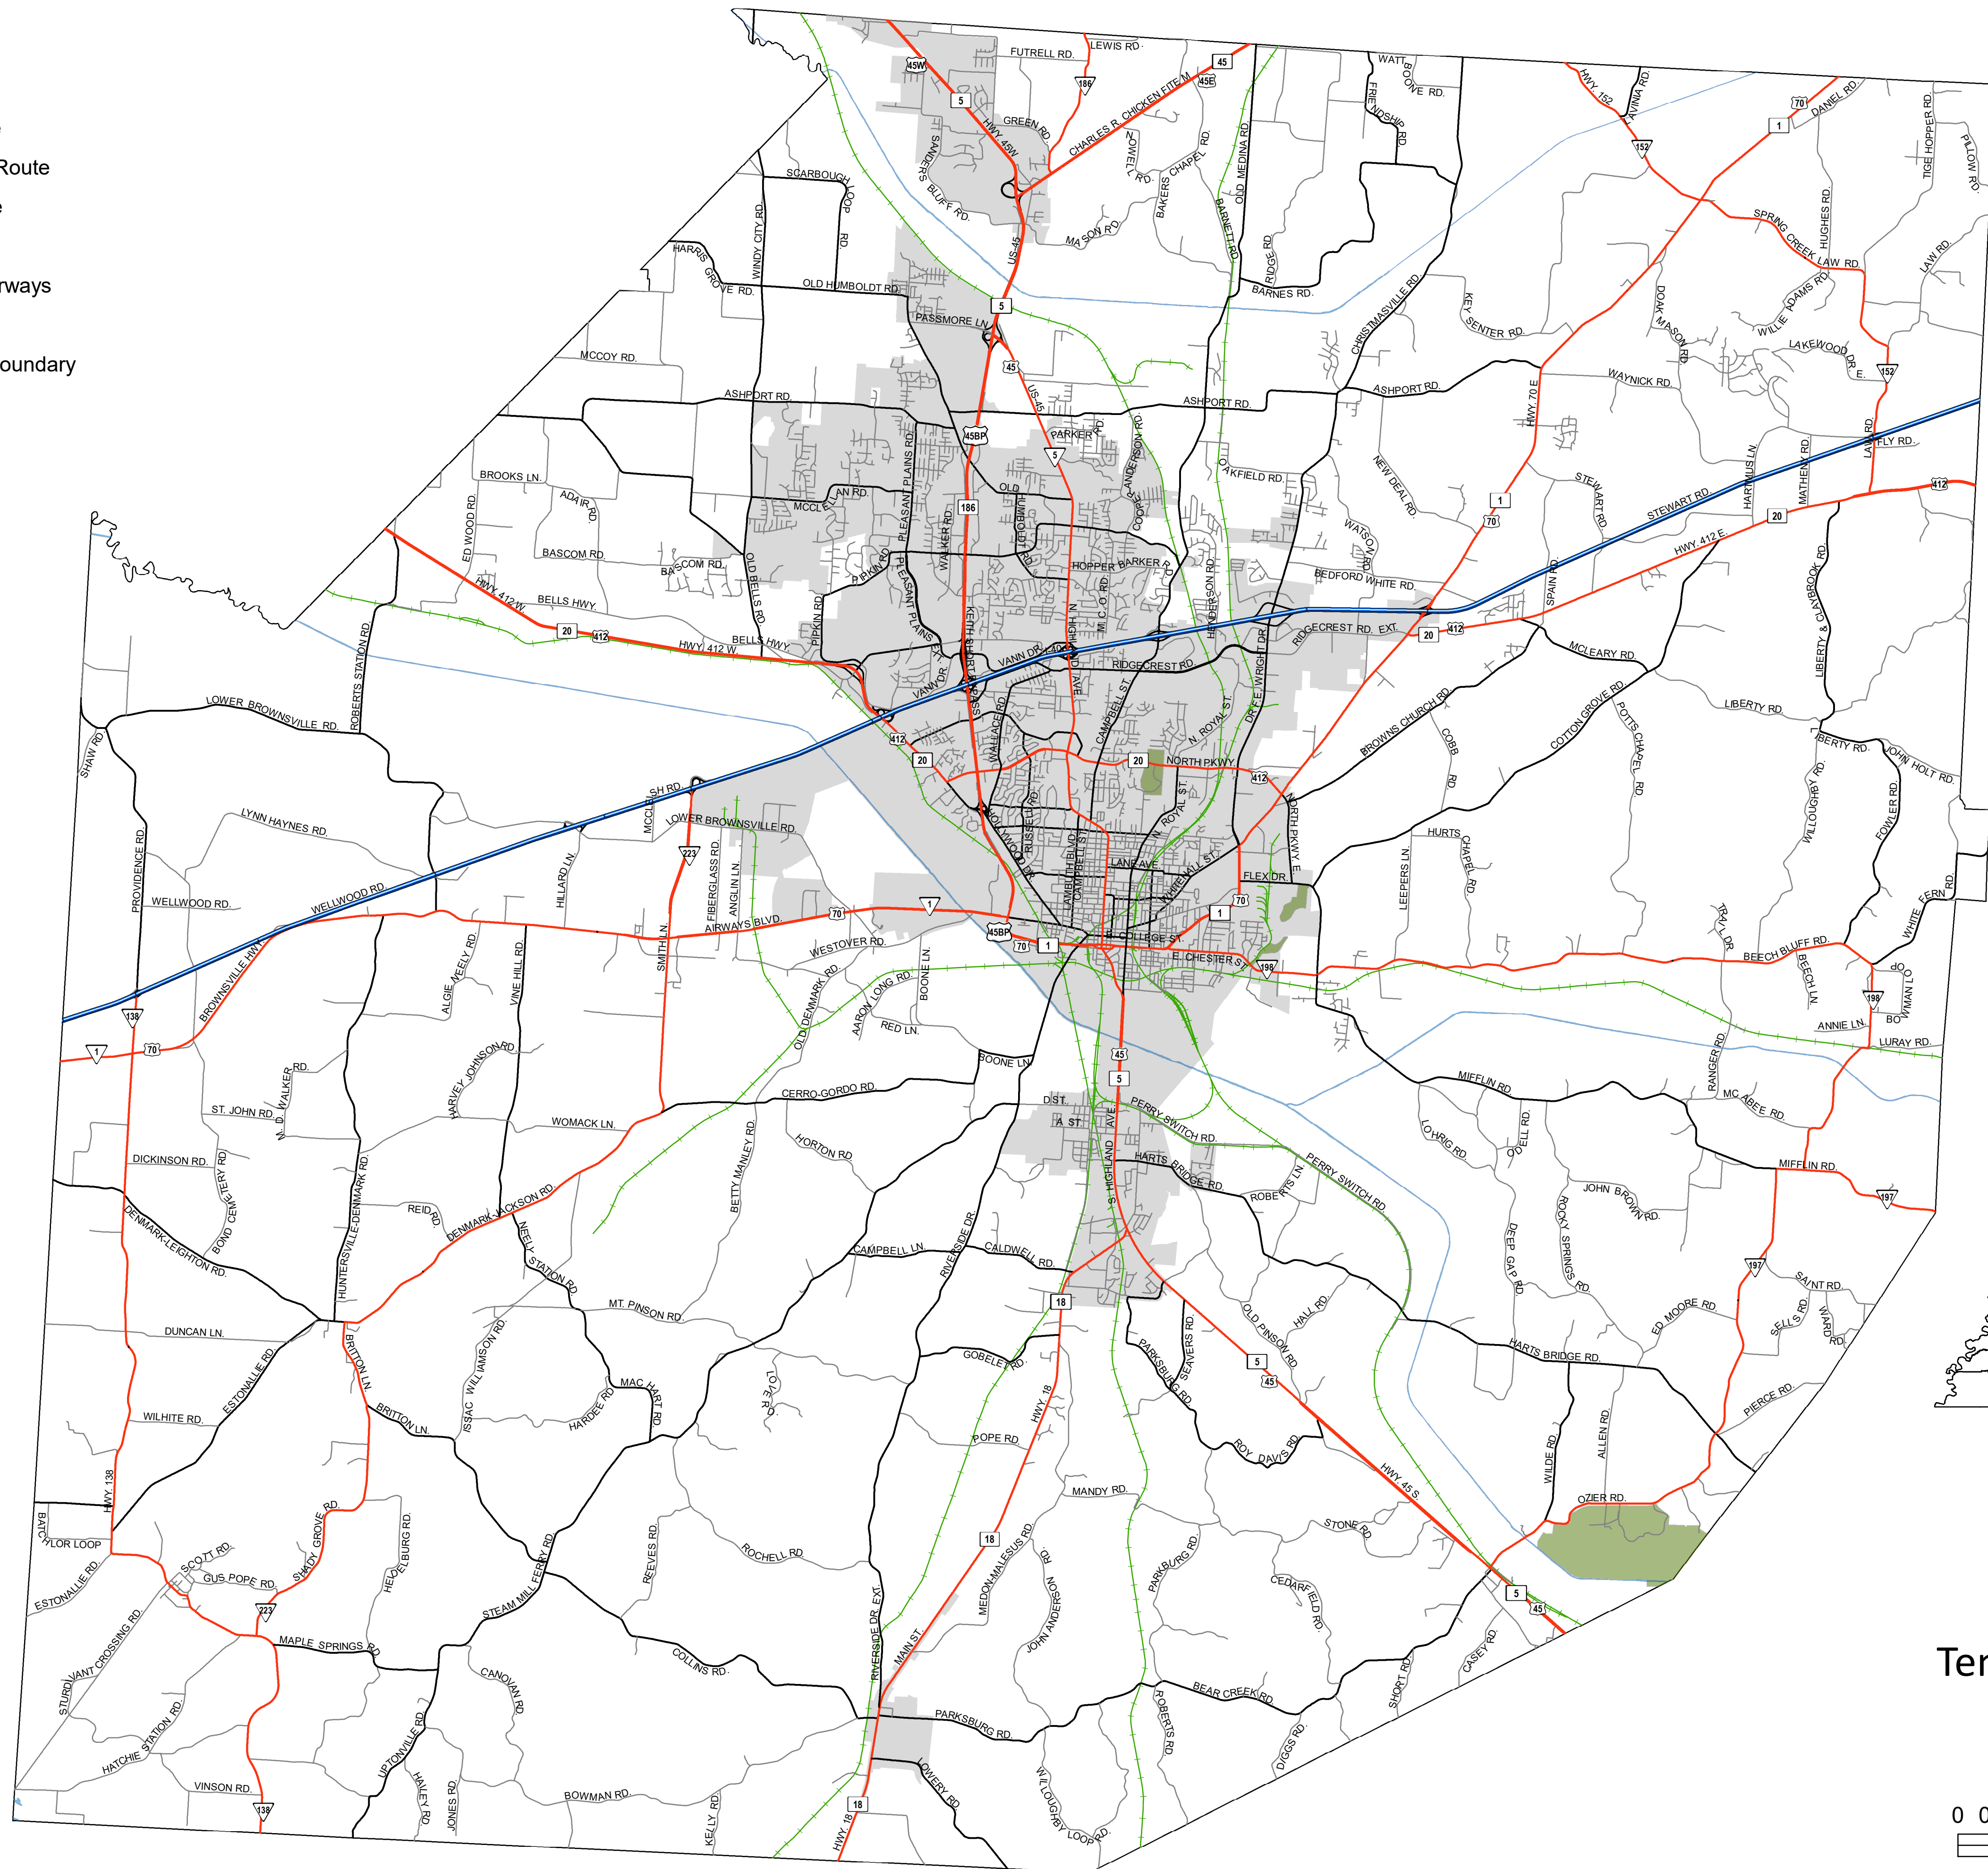

Legend

-  Interstate
-  State Route
-  Functional Route
-  Local Route
-  Railroads
-  Major Waterways
-  Parks
-  Municipal Boundary

Madison County Tennessee

Prepared by the
Tennessee Department of Transportation
Long Range Planning Division
Office of Data Visualization