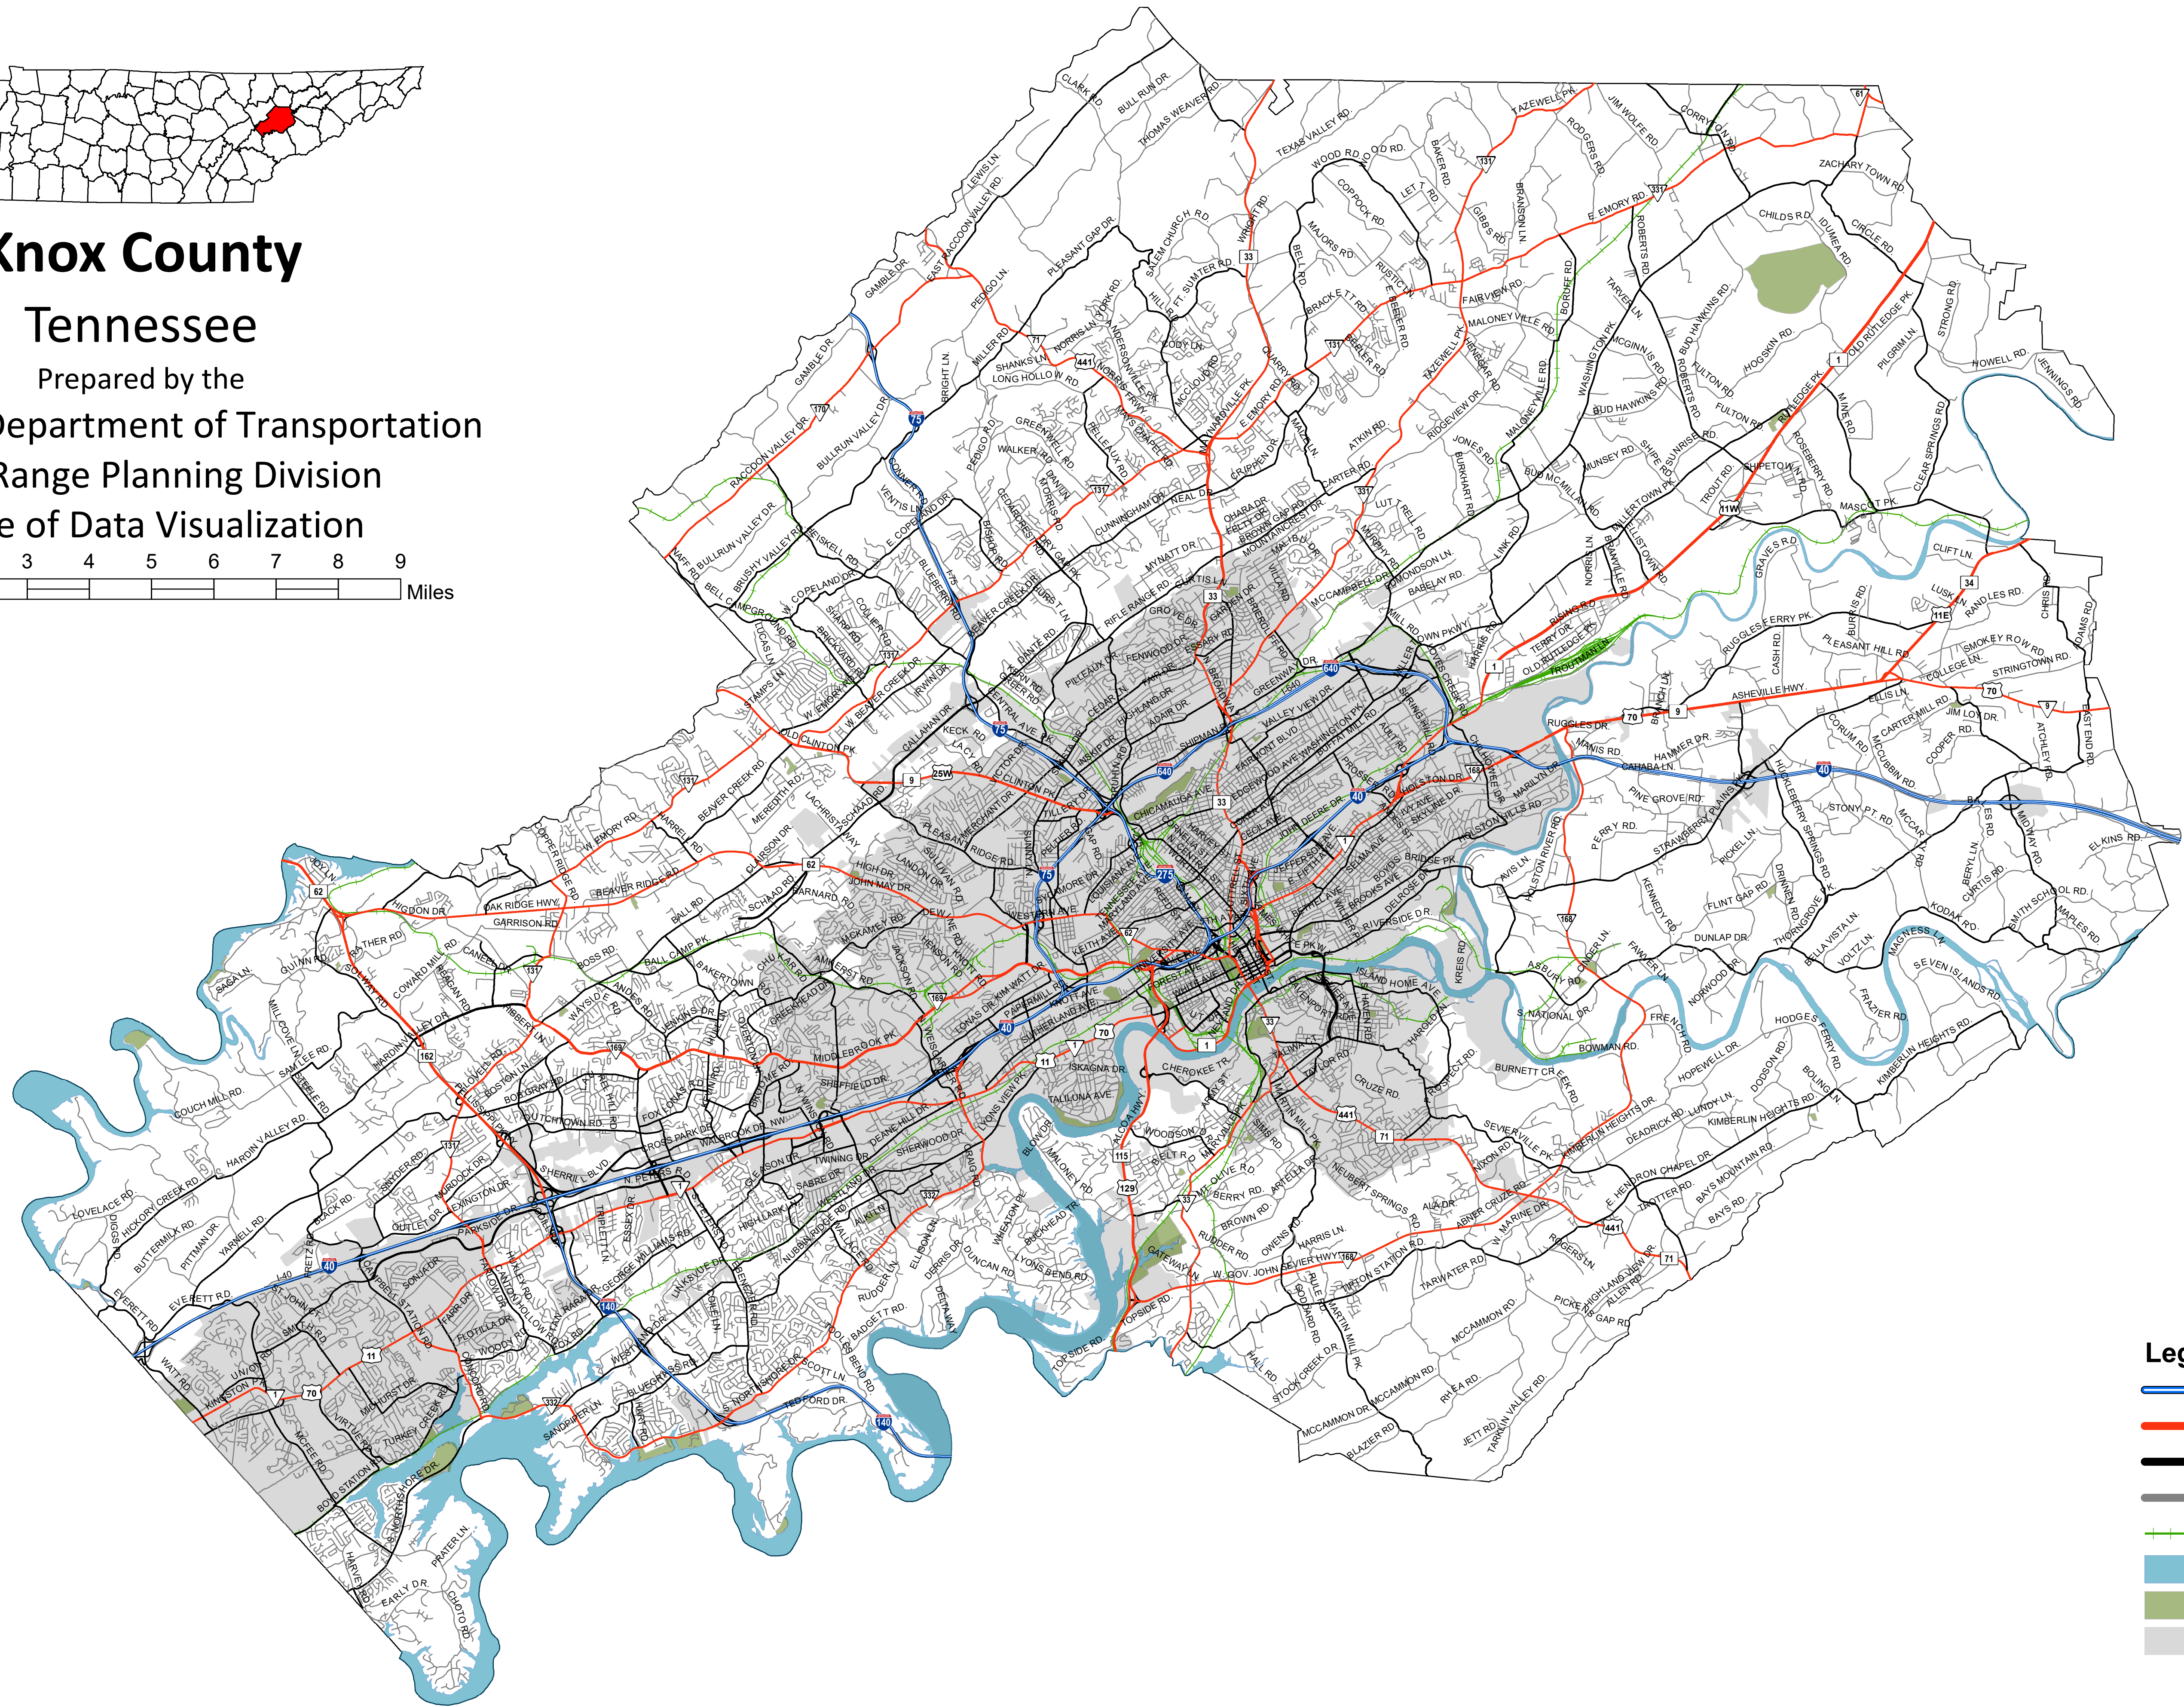

Knox County

Tennessee

Prepared by the

Tennessee Department of Transportation

Long Range Planning Division

Office of Data Visualization

Legend

- Interstate
- State Route
- Functional Route
- Local Route
- Railroads
- Major Waterways
- Parks
- Municipal Boundary