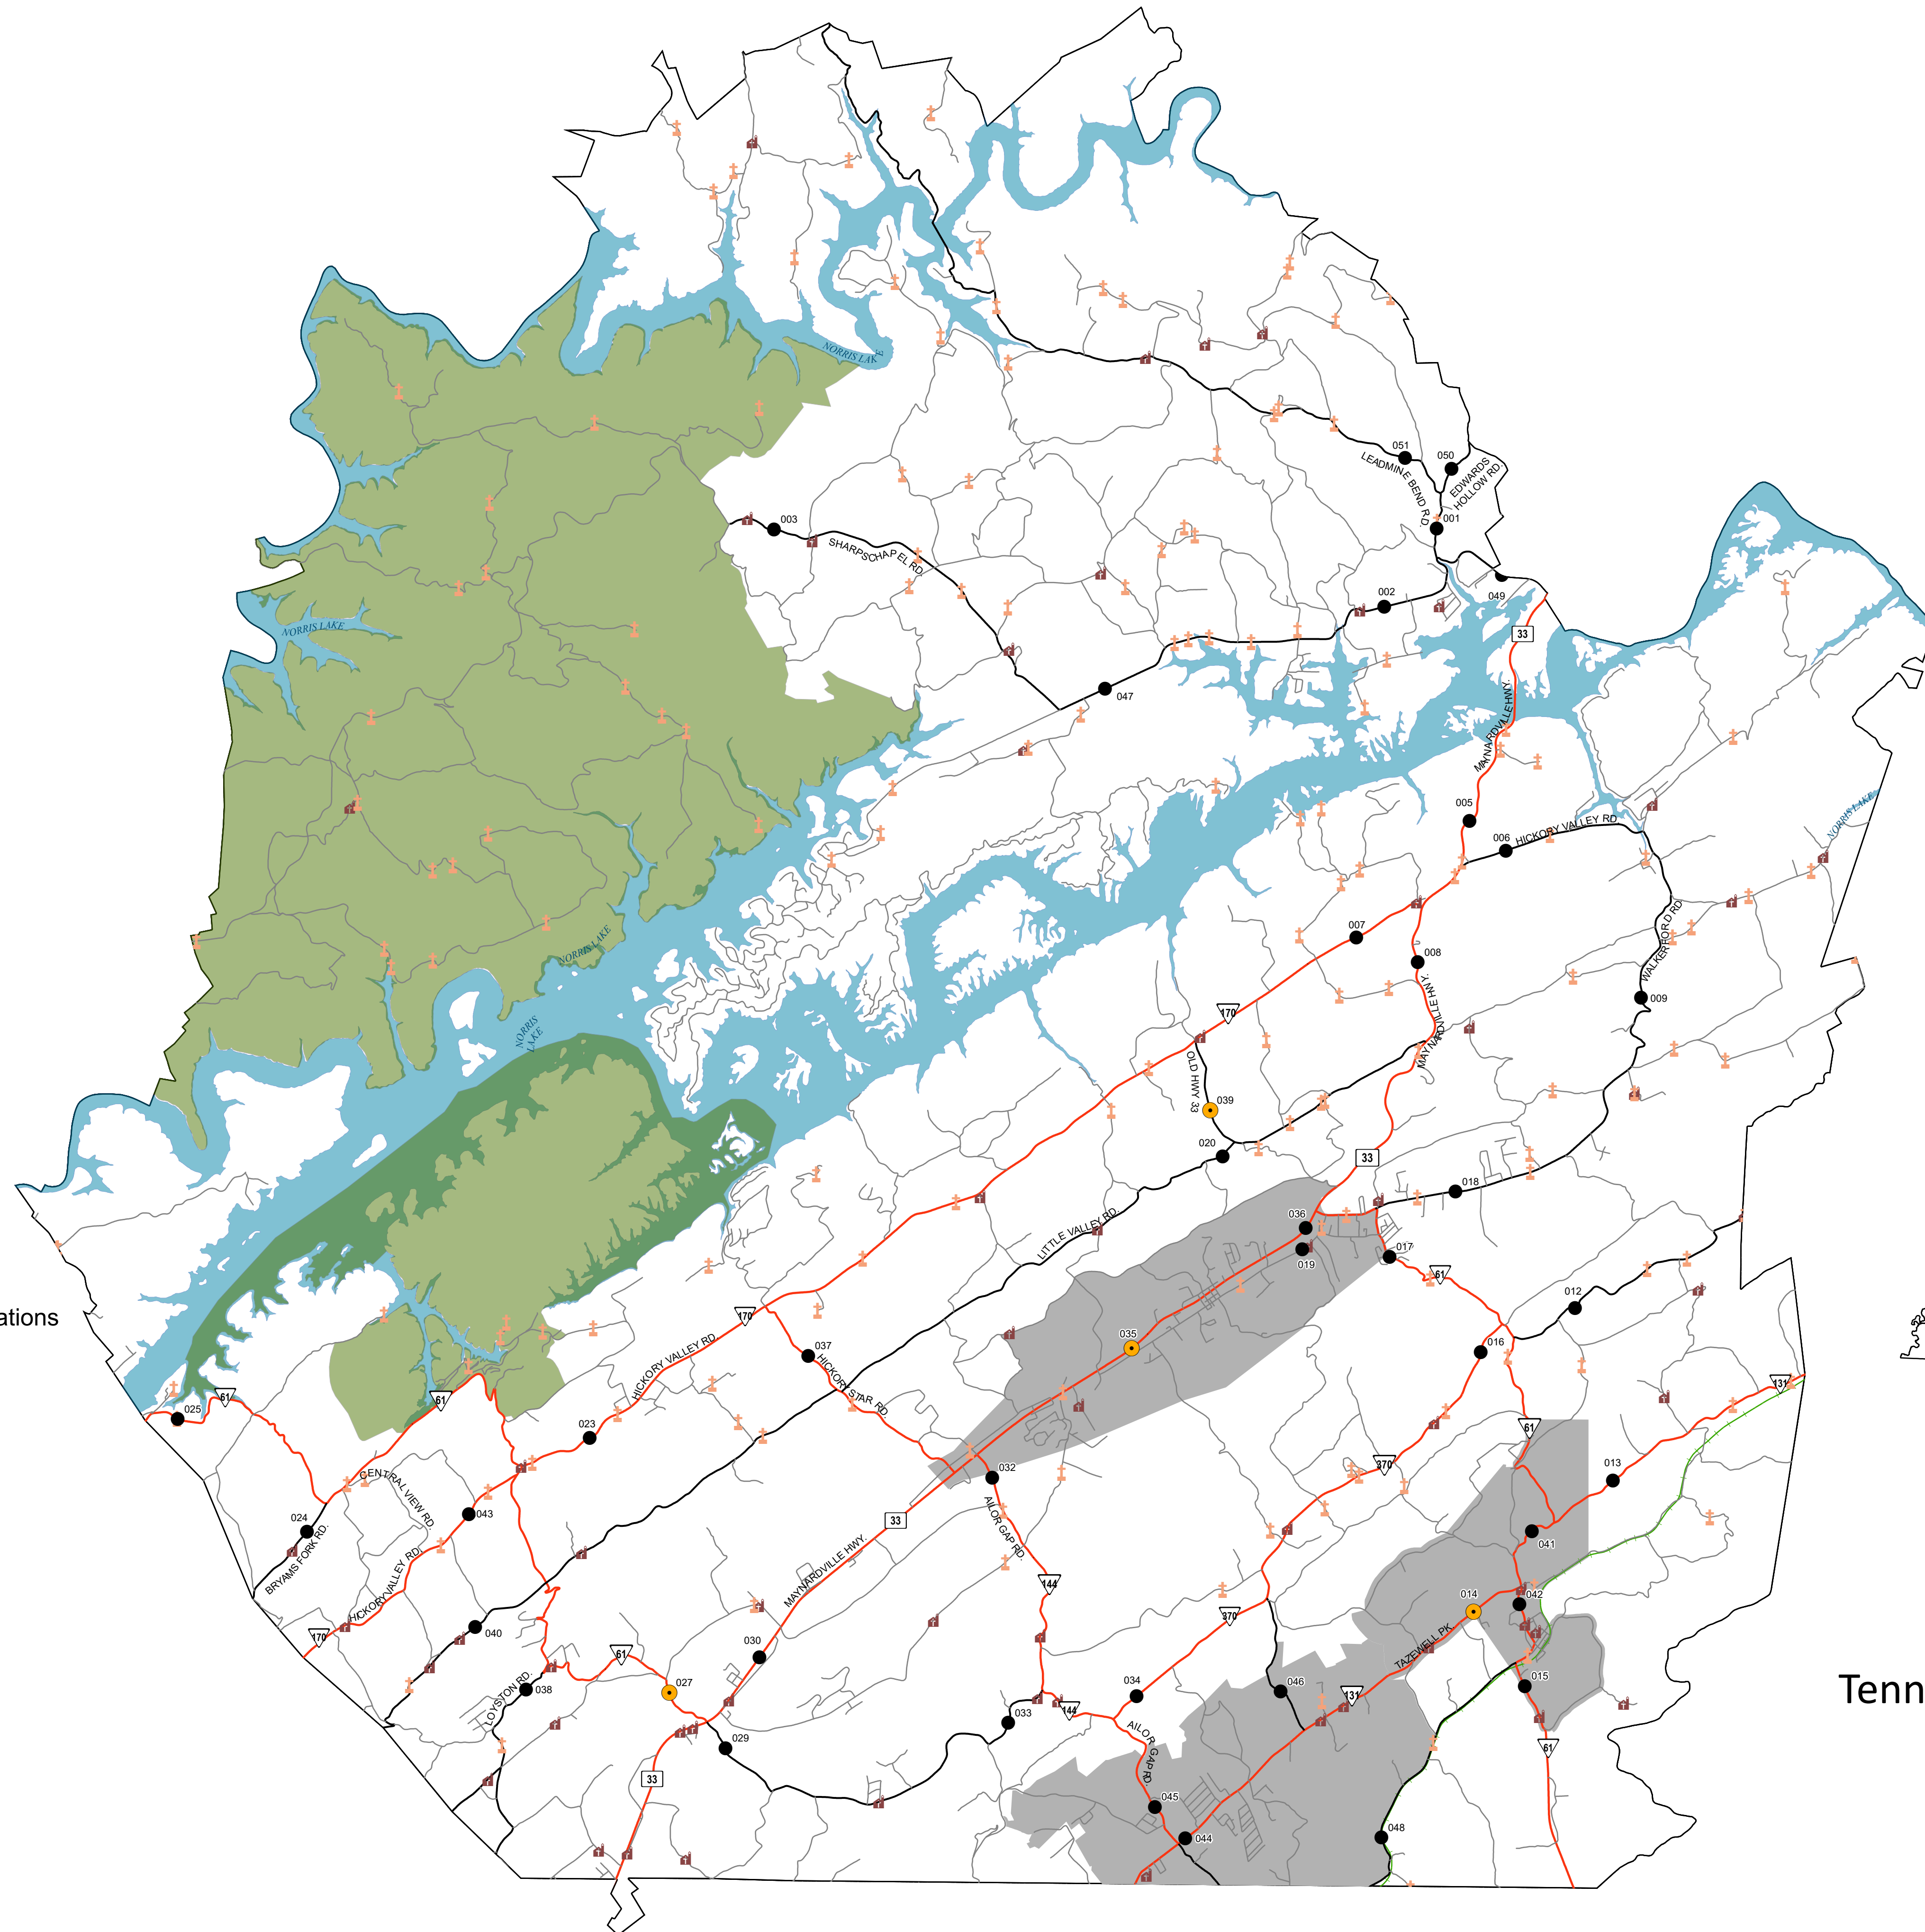

### CC Traffic Stations

- 001 015 030 042
- 002 016 032 043
- 003 017 033 044
- 005 018 034 045
- 006 019 **035** 046
- 007 020 036 047
- 008 023 037 048
- 009 024 038 049
- 012 025 **039** 050
- 013 **027** 040 051
- 014** 029 041

### Legend

- HPMS Traffic Stations
- Class Count Traffic Stations
- CC Traffic Stations
- ATR Traffic Stations
- EDL Traffic Stations
- Churches
- Cemeteries
- HPMS Route
- Interstate
- State Route
- Functional Route
- Local Route
- Railroads
- Major Waterways
- Parks
- Municipal Boundary

## 2023 Traffic Map Union County Tennessee

Prepared by the  
Tennessee Department of Transportation  
Long Range Planning Division  
Office of Data Visualization