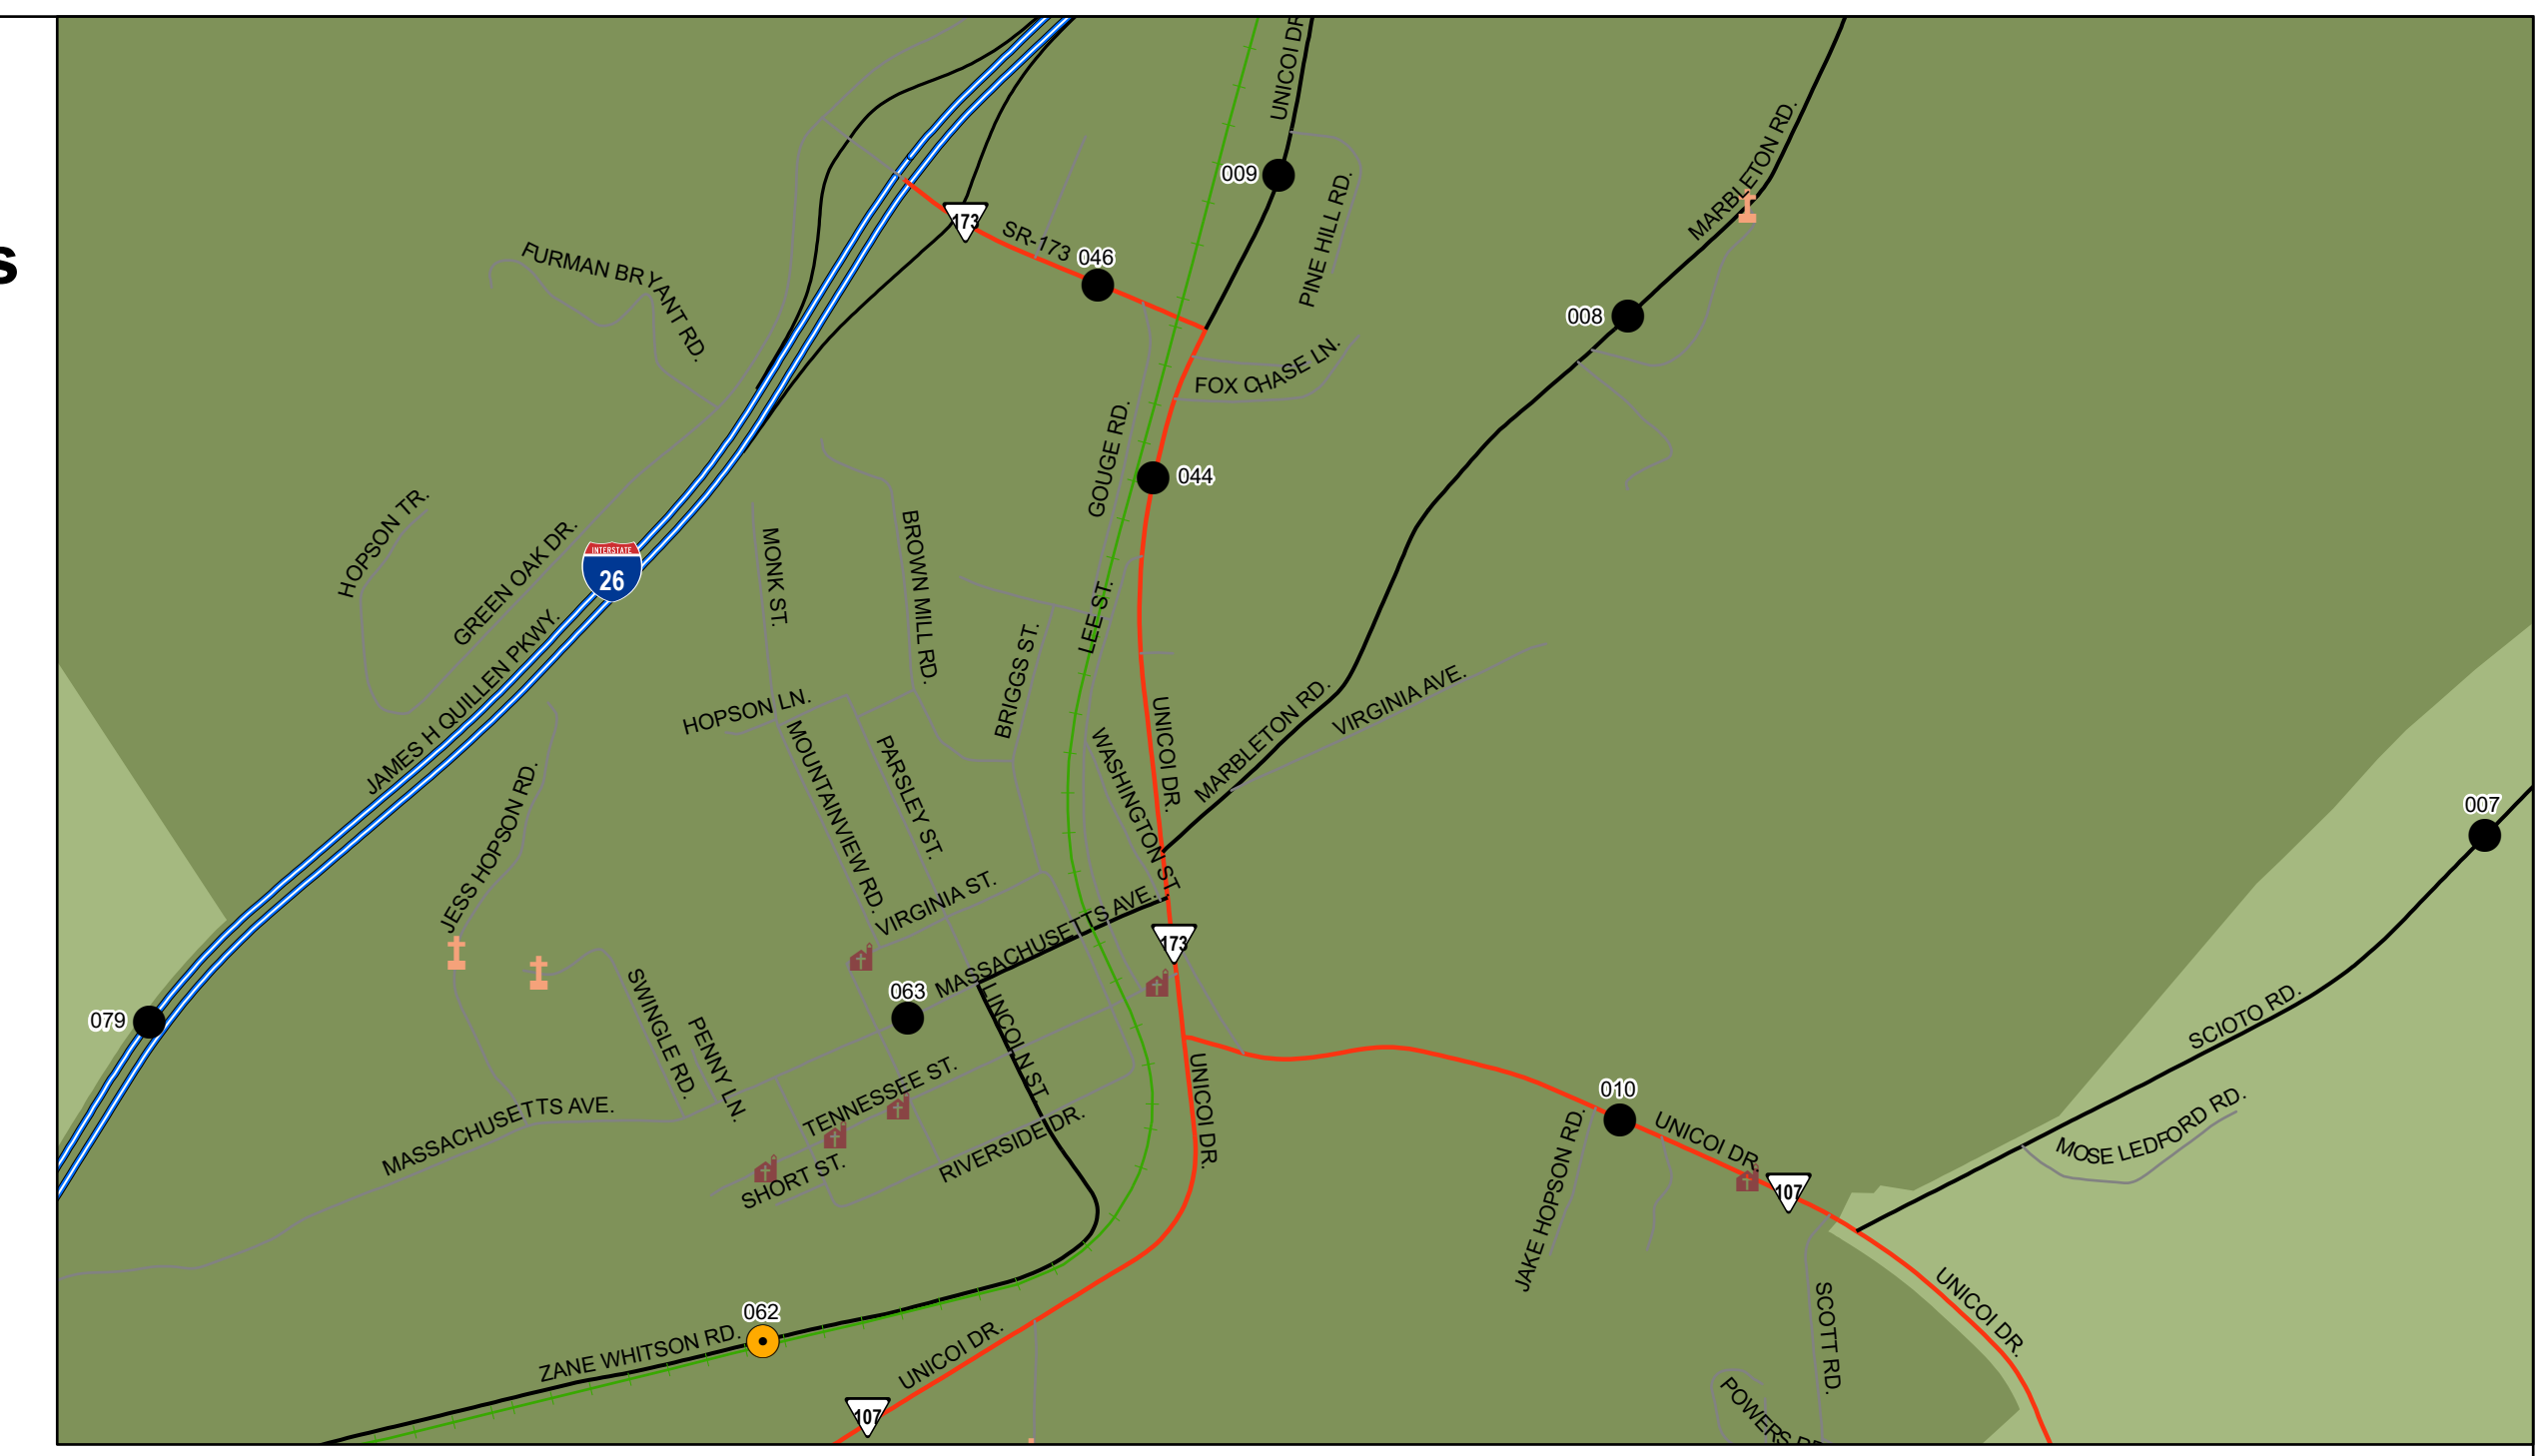

2. Unicoi

CC Traffic Stations

- 007 010 **062**
- 008 044 063
- 009 046 079

Legend

- HPMS Traffic Stations
- Class Count Traffic Stations
- CC Traffic Stations
- ATR Traffic Stations
- EDL Traffic Stations
- Churches
- Cemeteries
- HPMS Route
- Interstate
- State Route
- Functional Route
- Local Route
- Railroads
- Major Waterways
- Parks
- Municipal Boundary