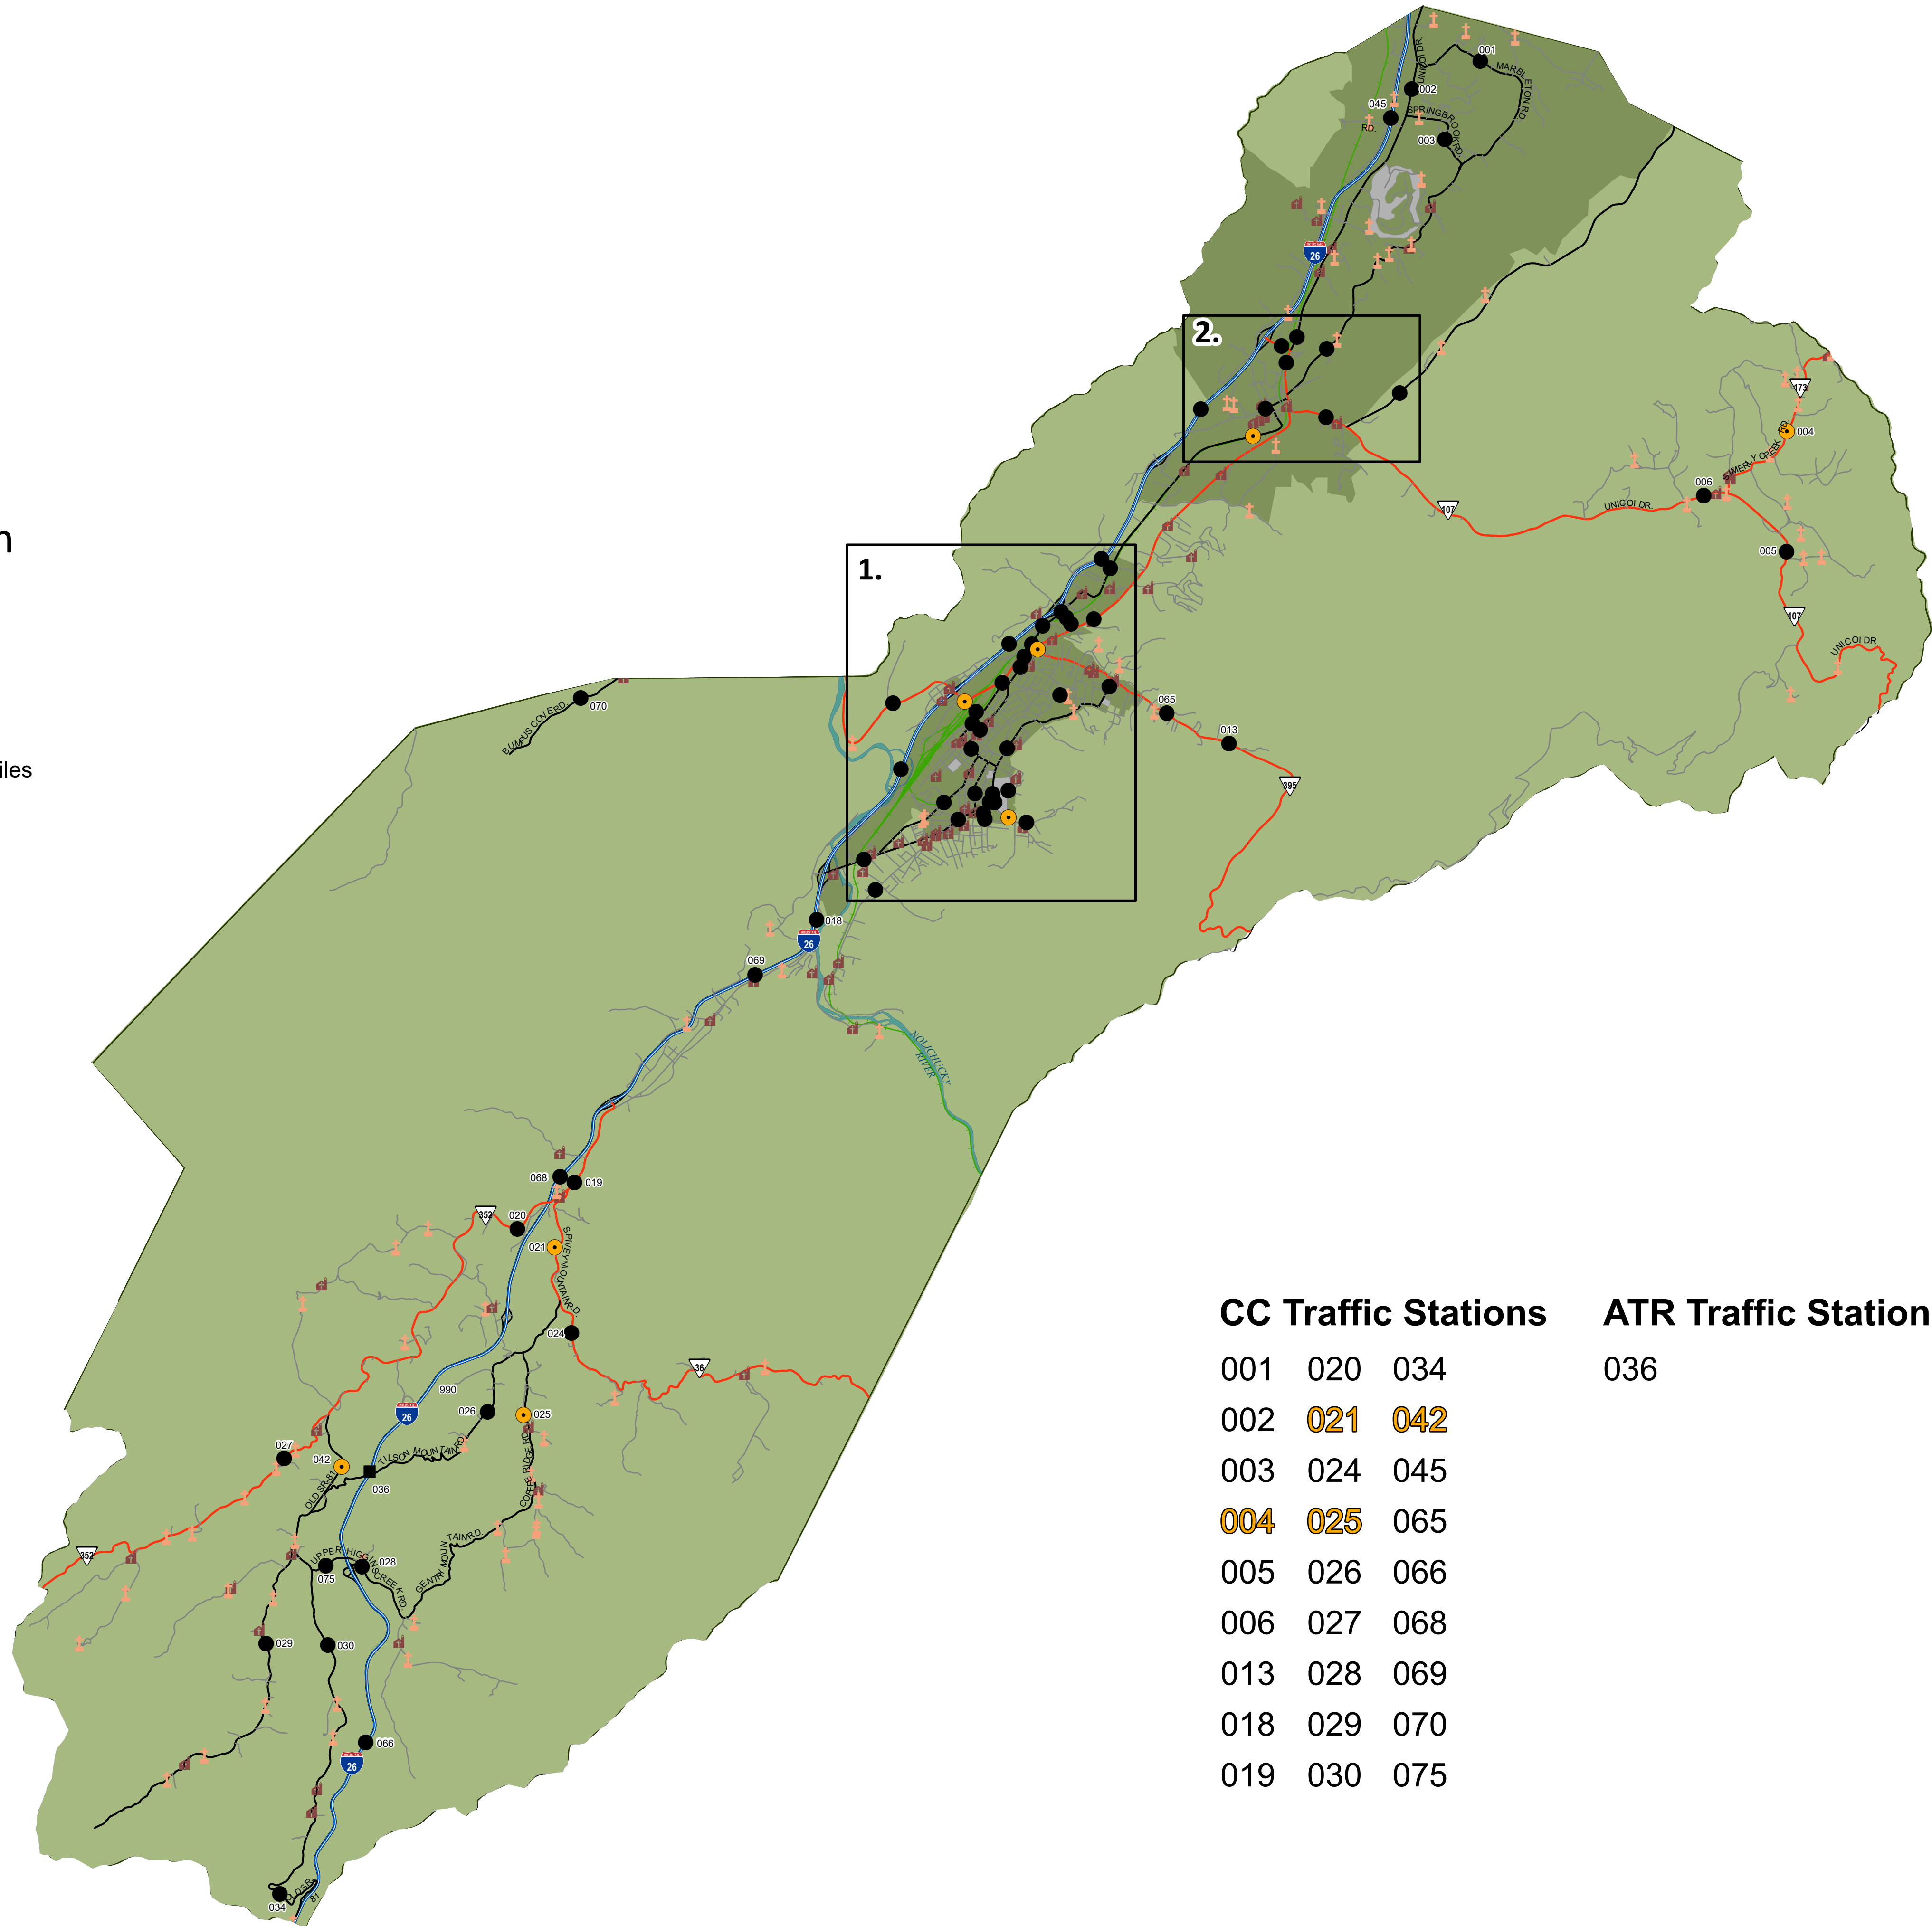

# 2023 Traffic Map Unicoi County Tennessee

Prepared by the  
Tennessee Department of Transportation  
Long Range Planning Division  
Office of Data Visualization

## Legend

- HPMS Traffic Stations
- Class Count Traffic Stations
- CC Traffic Stations
- ATR Traffic Stations
- EDL Traffic Stations
- Churches
- Cemeteries
- HPMS Route
- Interstate
- State Route
- Functional Route
- Local Route
- Railroads
- Major Waterways
- Parks
- Municipal Boundary

### Legend

- HPMS Traffic Stations
- Class Count Traffic Stations
- CC Traffic Stations
- ATR Traffic Stations
- EDL Traffic Stations
- Churches
- Cemeteries
- HPMS Route
- Interstate
- State Route
- Functional Route
- Local Route
- Railroads
- Major Waterways
- Parks
- Municipal Boundary

## 2023 Traffic Map Unicoi County Tennessee

Prepared by the  
Tennessee Department of Transportation  
Long Range Planning Division  
Office of Data Visualization

Insets  
1. Erwin  
2. Unicoi