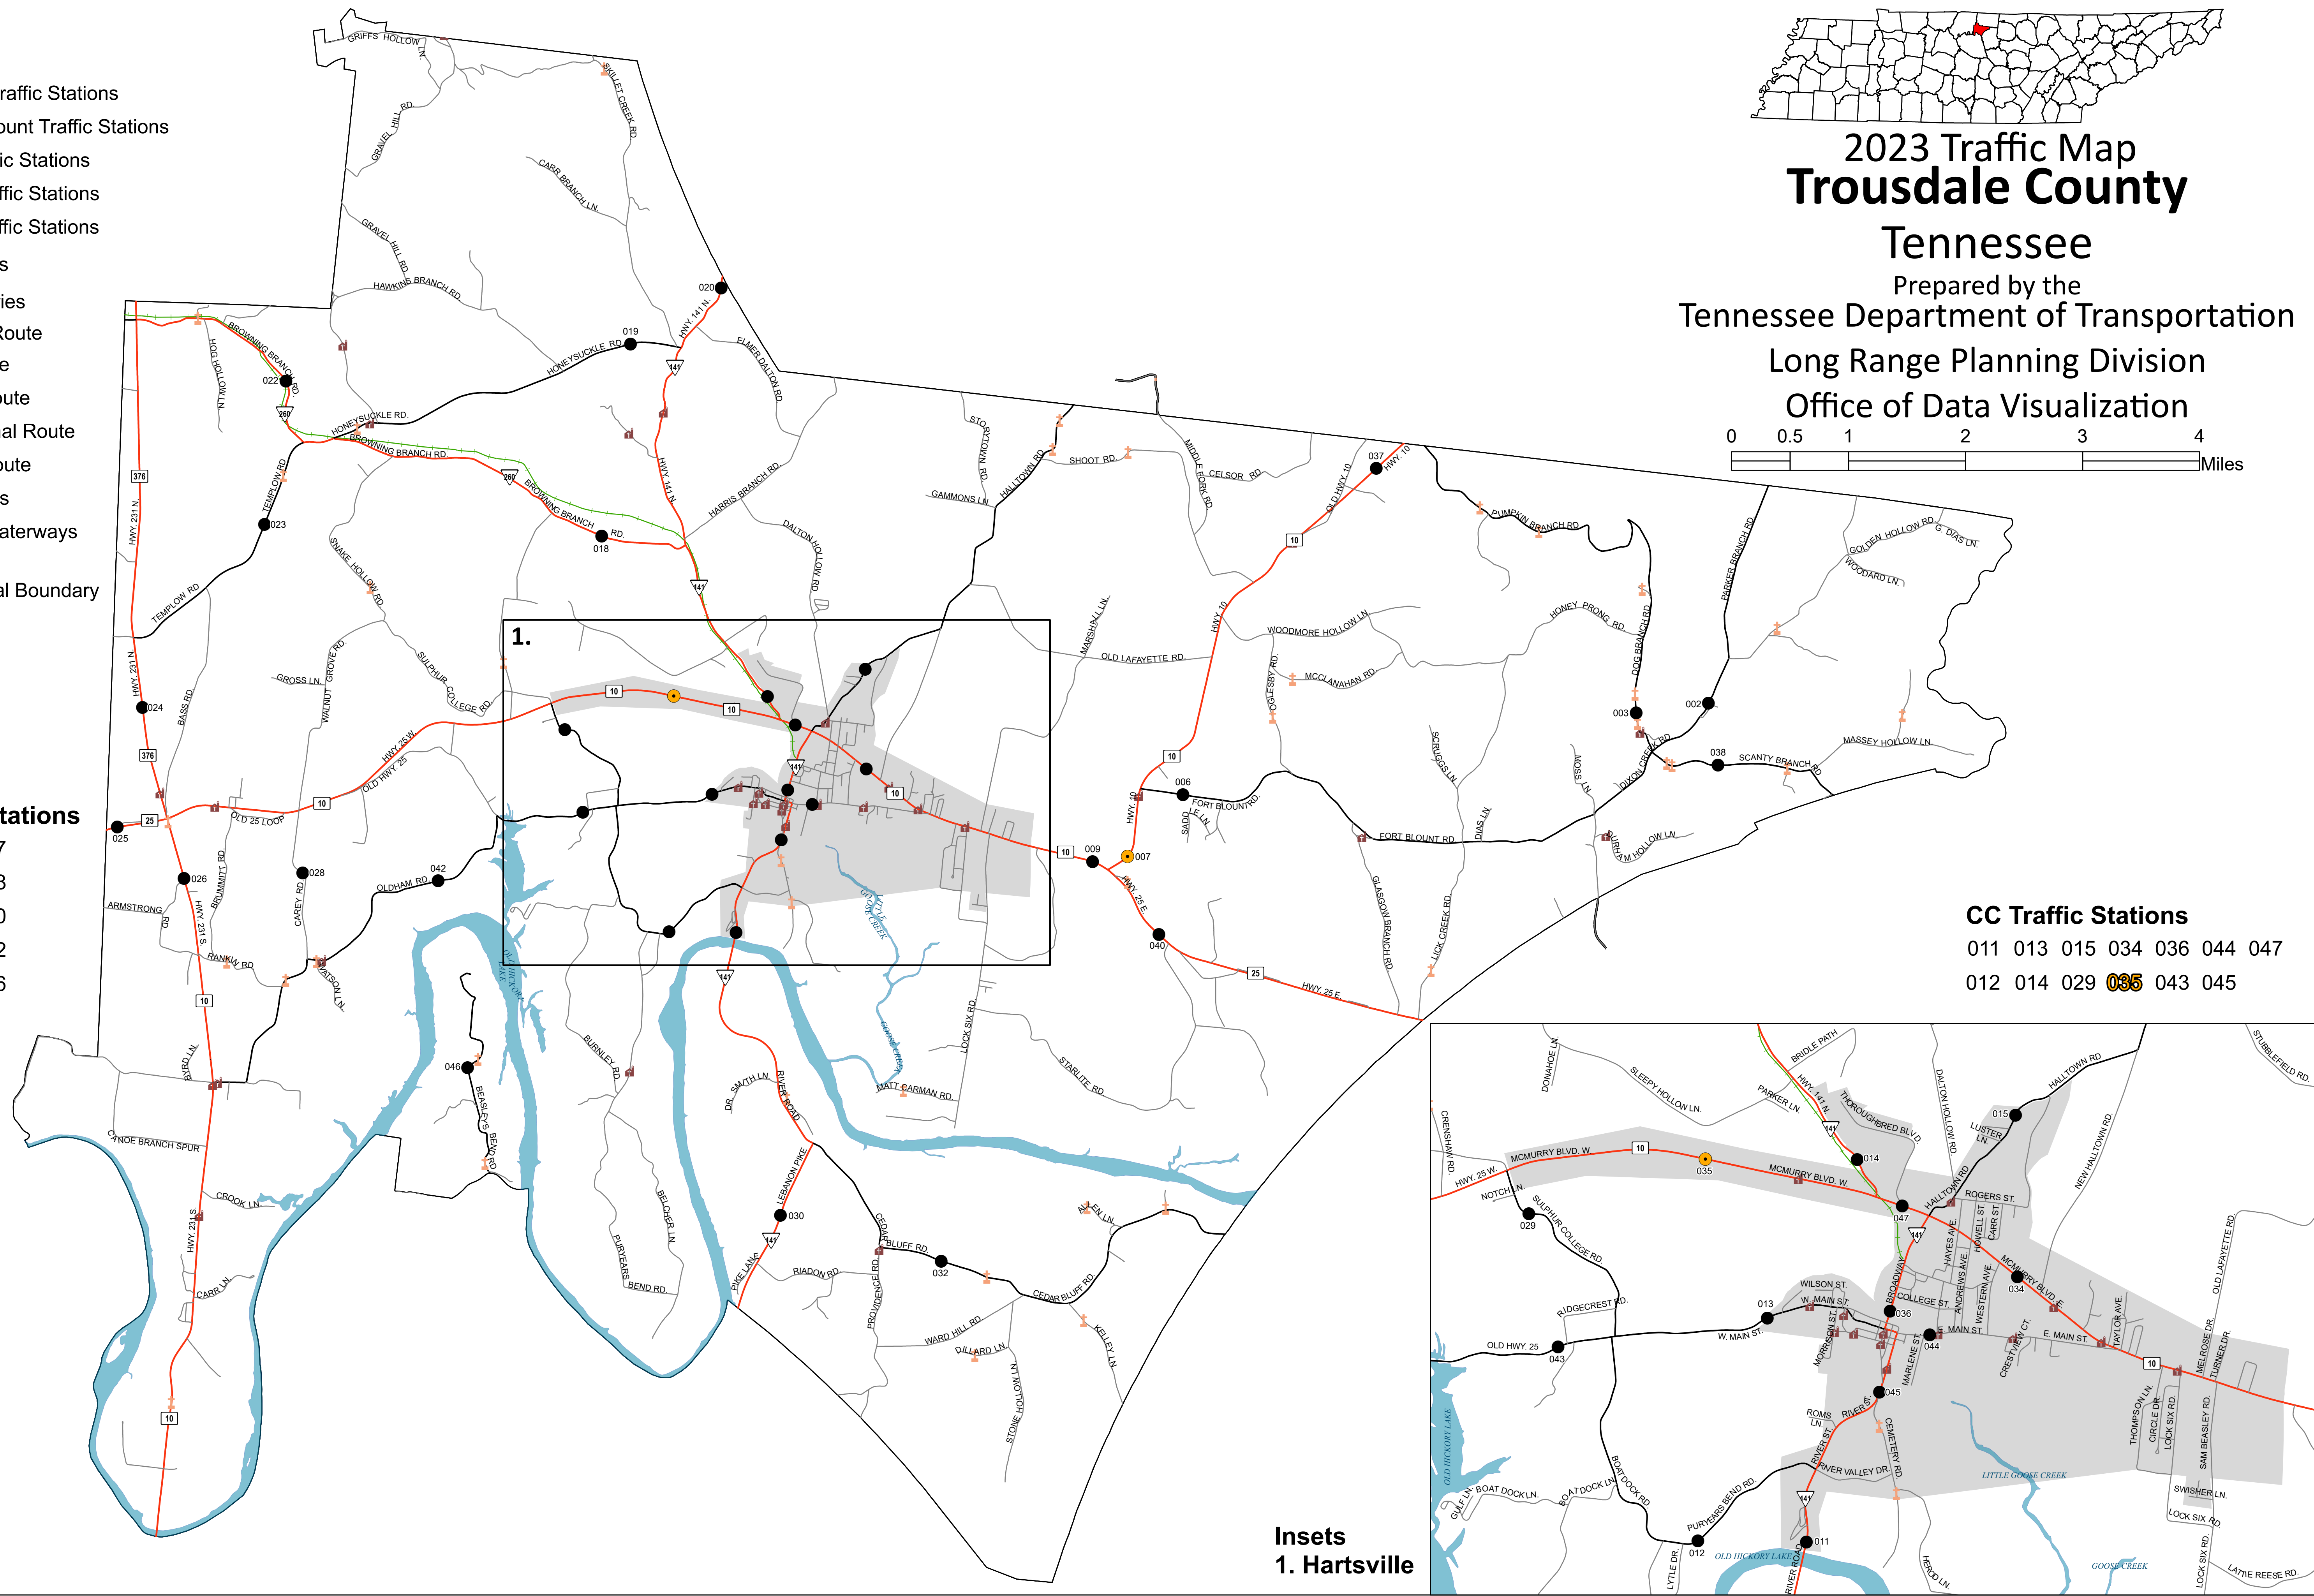

2023 Traffic Map Trousdale County Tennessee

Prepared by the
Tennessee Department of Transportation
Long Range Planning Division
Office of Data Visualization

Legend

- HPMS Traffic Stations
- Class Count Traffic Stations
- CC Traffic Stations
- ATR Traffic Stations
- EDL Traffic Stations
- Churches
- Cemeteries
- HPMS Route
- Interstate
- State Route
- Functional Route
- Local Route
- Railroads
- Major Waterways
- Parks
- Municipal Boundary

CC Traffic Stations

- 002 022 037
- 003 023 038
- 006 024 040
- 007** 025 042
- 009 026 046
- 018 028
- 019 030
- 020 032

CC Traffic Stations

- 011 013 015 034 036 044 047
- 012 014 029 **035** 043 045

Insets
1. Hartsville