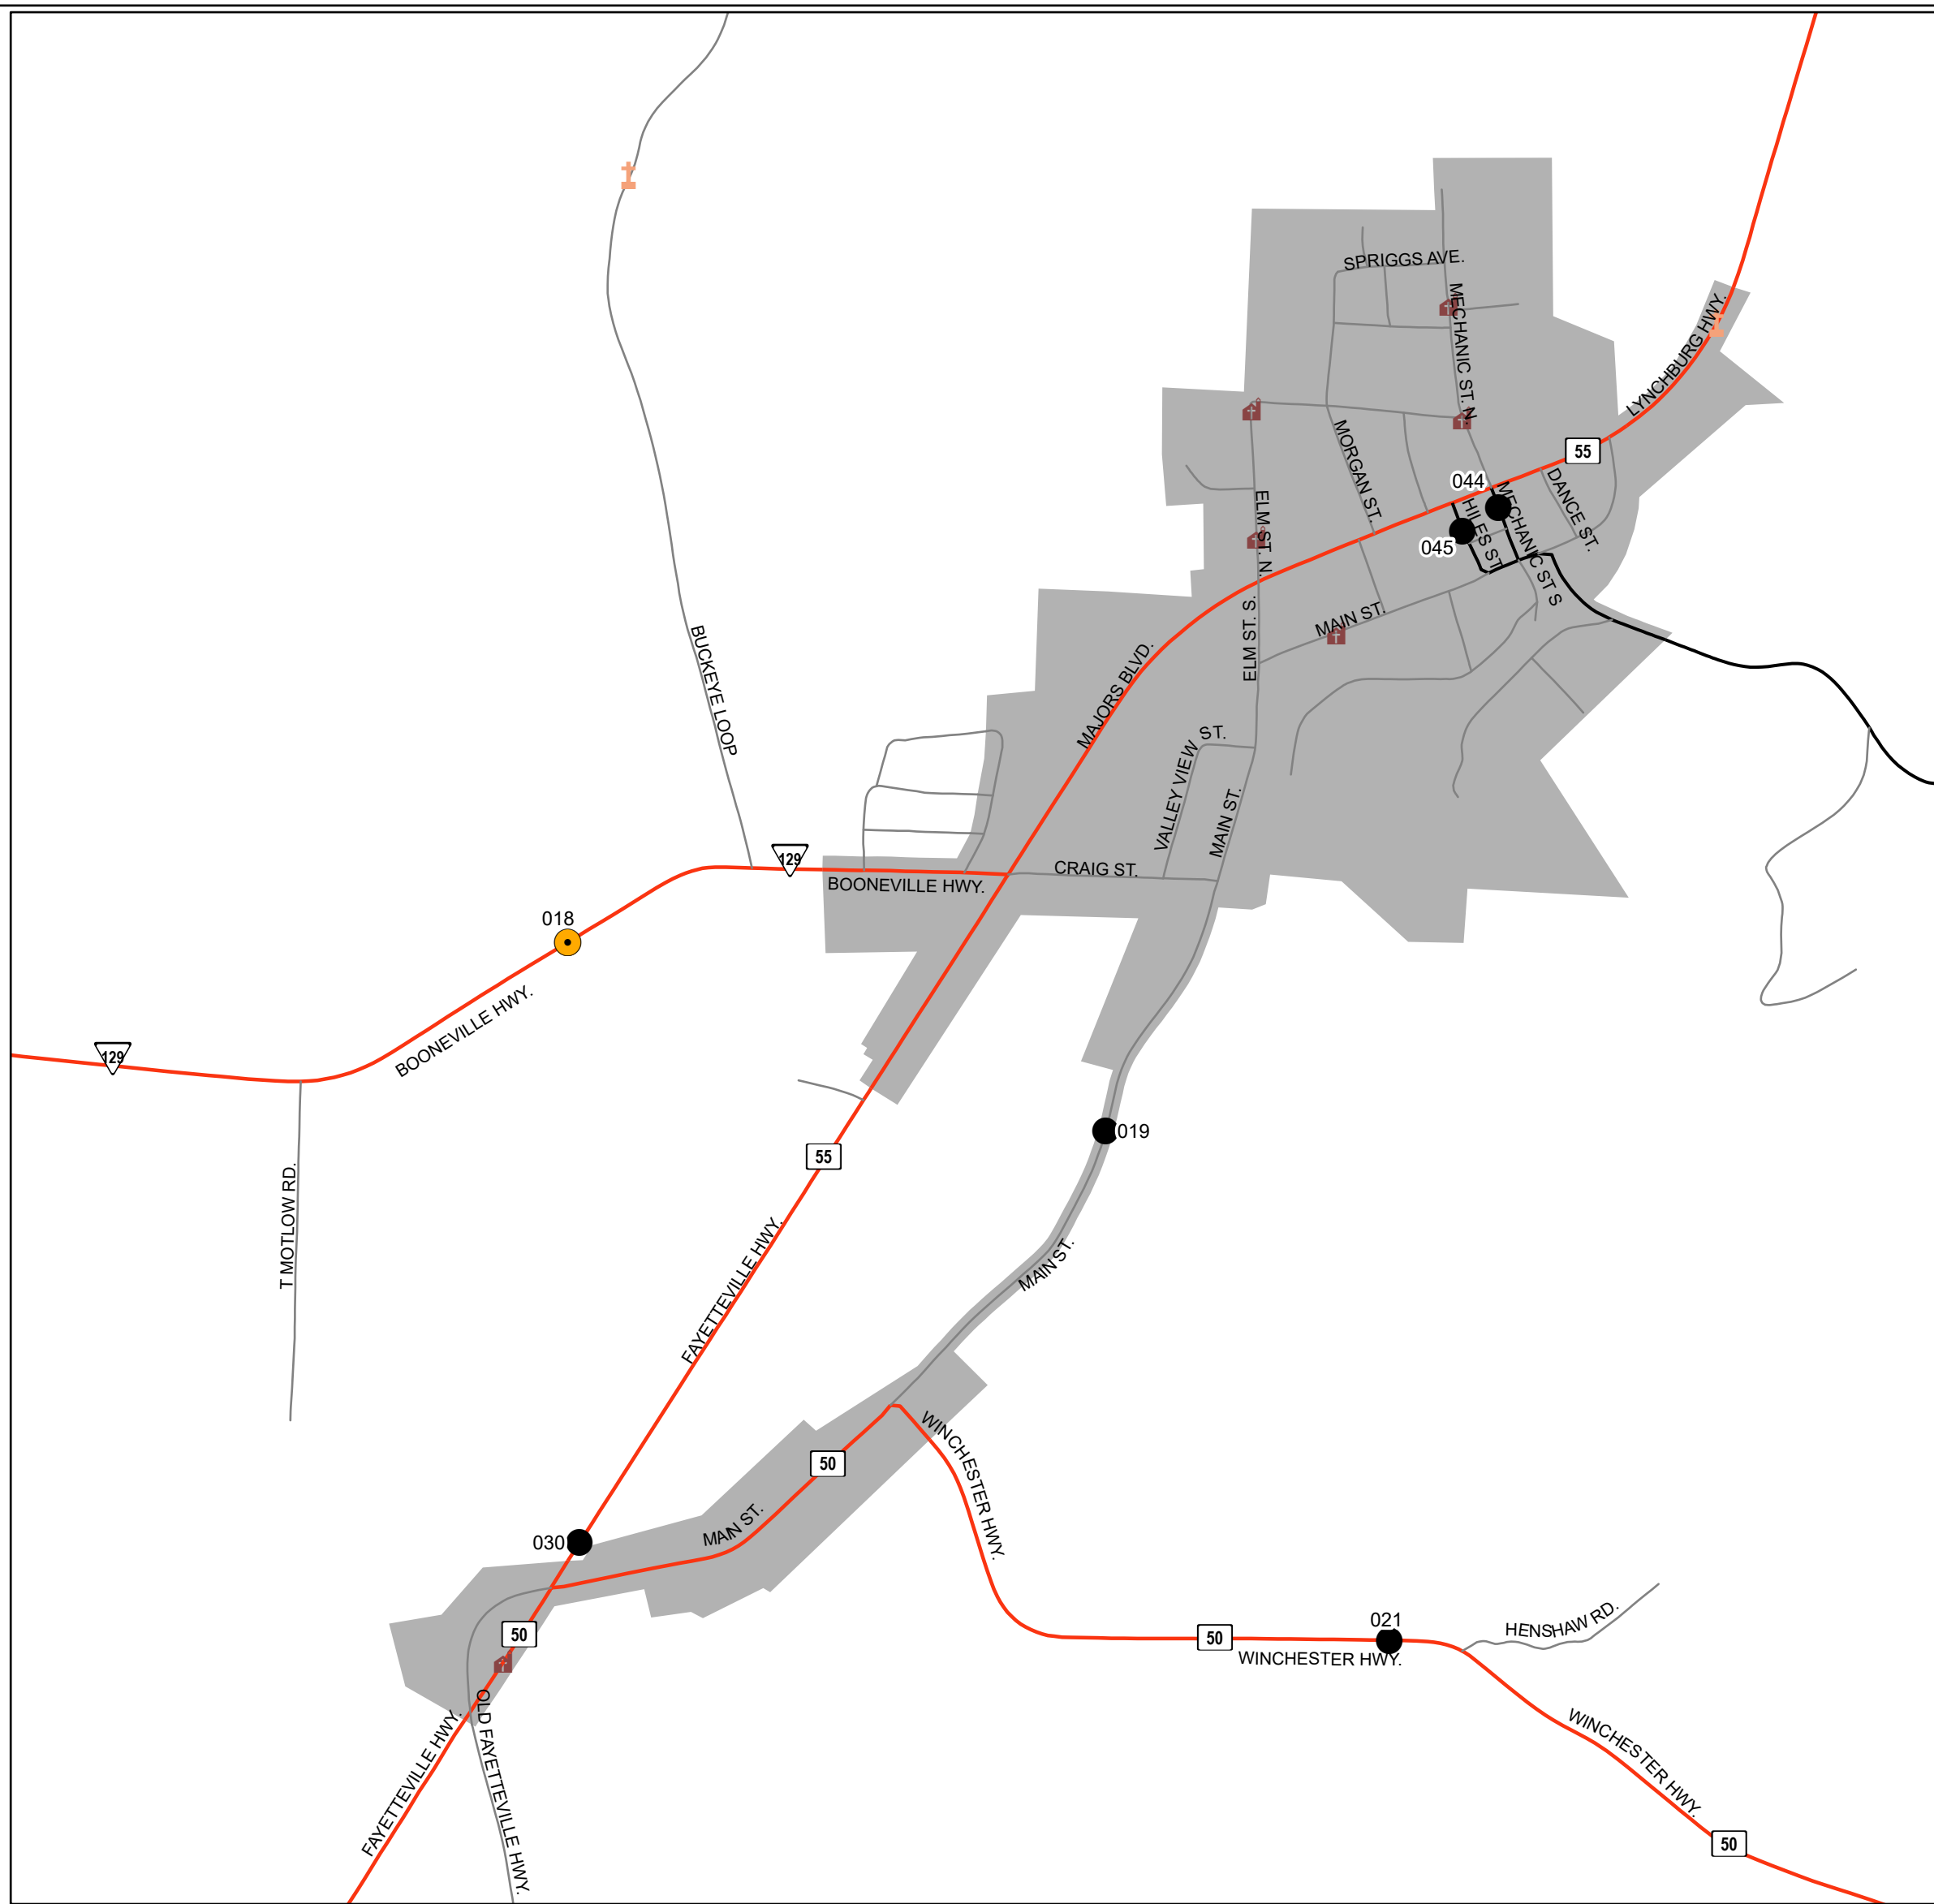

CC Traffic Stations

- 001 009 **016** 029 039
- 003** **010** 017 031 **041**
- 004 011 020 033 042
- 005 012 022 034 **043**
- 007 **014** 023 036
- 008 **015** 026 **038**

2023 Traffic Map
Moore County
Tennessee

Prepared by the
Tennessee Department of Transportation
Long Range Planning Division
Office of Data Visualization

1.

Insets
1. Lynchburg

CC Traffic Stations

- 018** 030
- 019 044
- 021 045

Legend

- * HPMS Traffic Stations
- Class Count Traffic Stations
- CC Traffic Stations
- ATR Traffic Stations
- ▲ EDL Traffic Stations
- ✛ Churches
- ✚ Cemeteries
- HPMS Route
- Interstate
- State Route
- Functional Route
- Local Route
- Railroads
- Major Waterways
- Parks
- Municipal Boundary