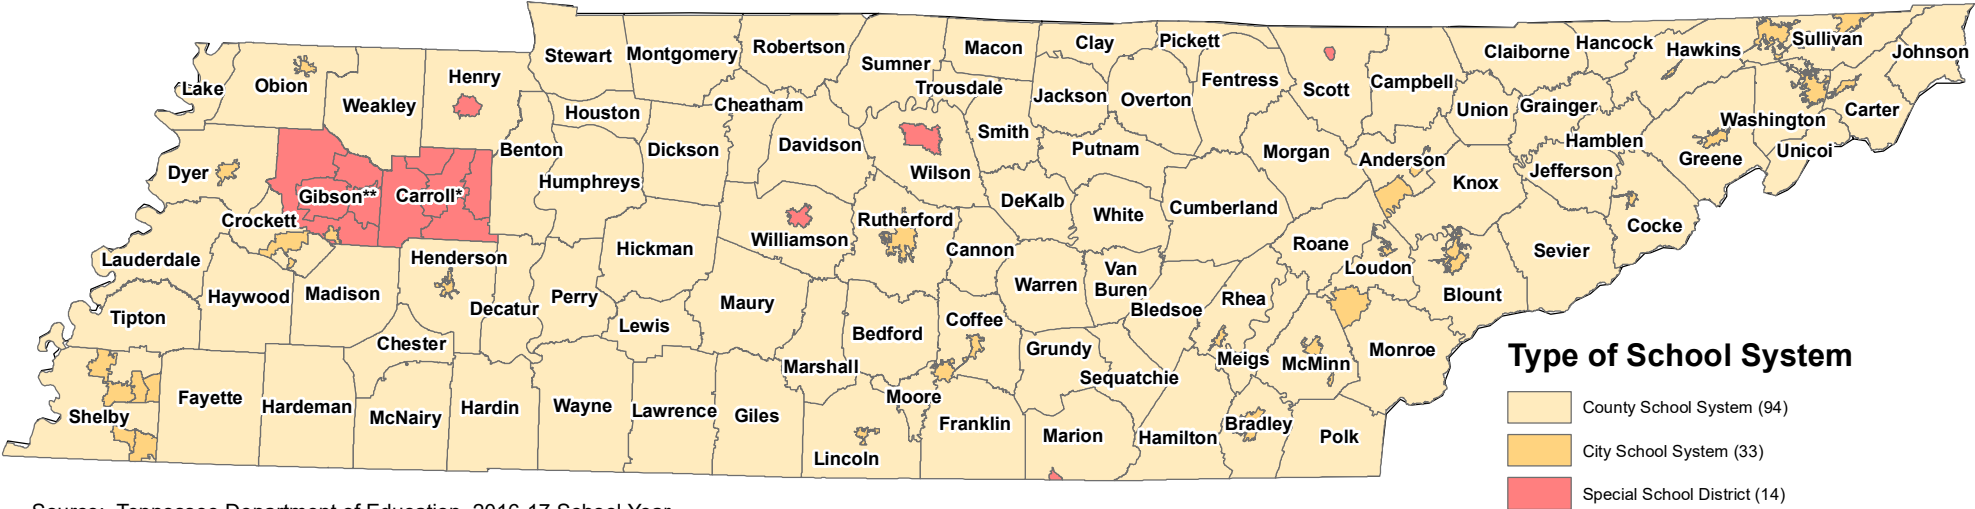

Tennessee Public School Systems

Source: Tennessee Department of Education, 2016-17 School Year

*Carroll County is divided into five special school districts. Carroll County Schools is a countywide system that provides a Technical Training Center, a Special Learning Center, an alternative school, and transportation services to all students in the county.

**Gibson County consists of one city school system, four special school districts, and no county school system.