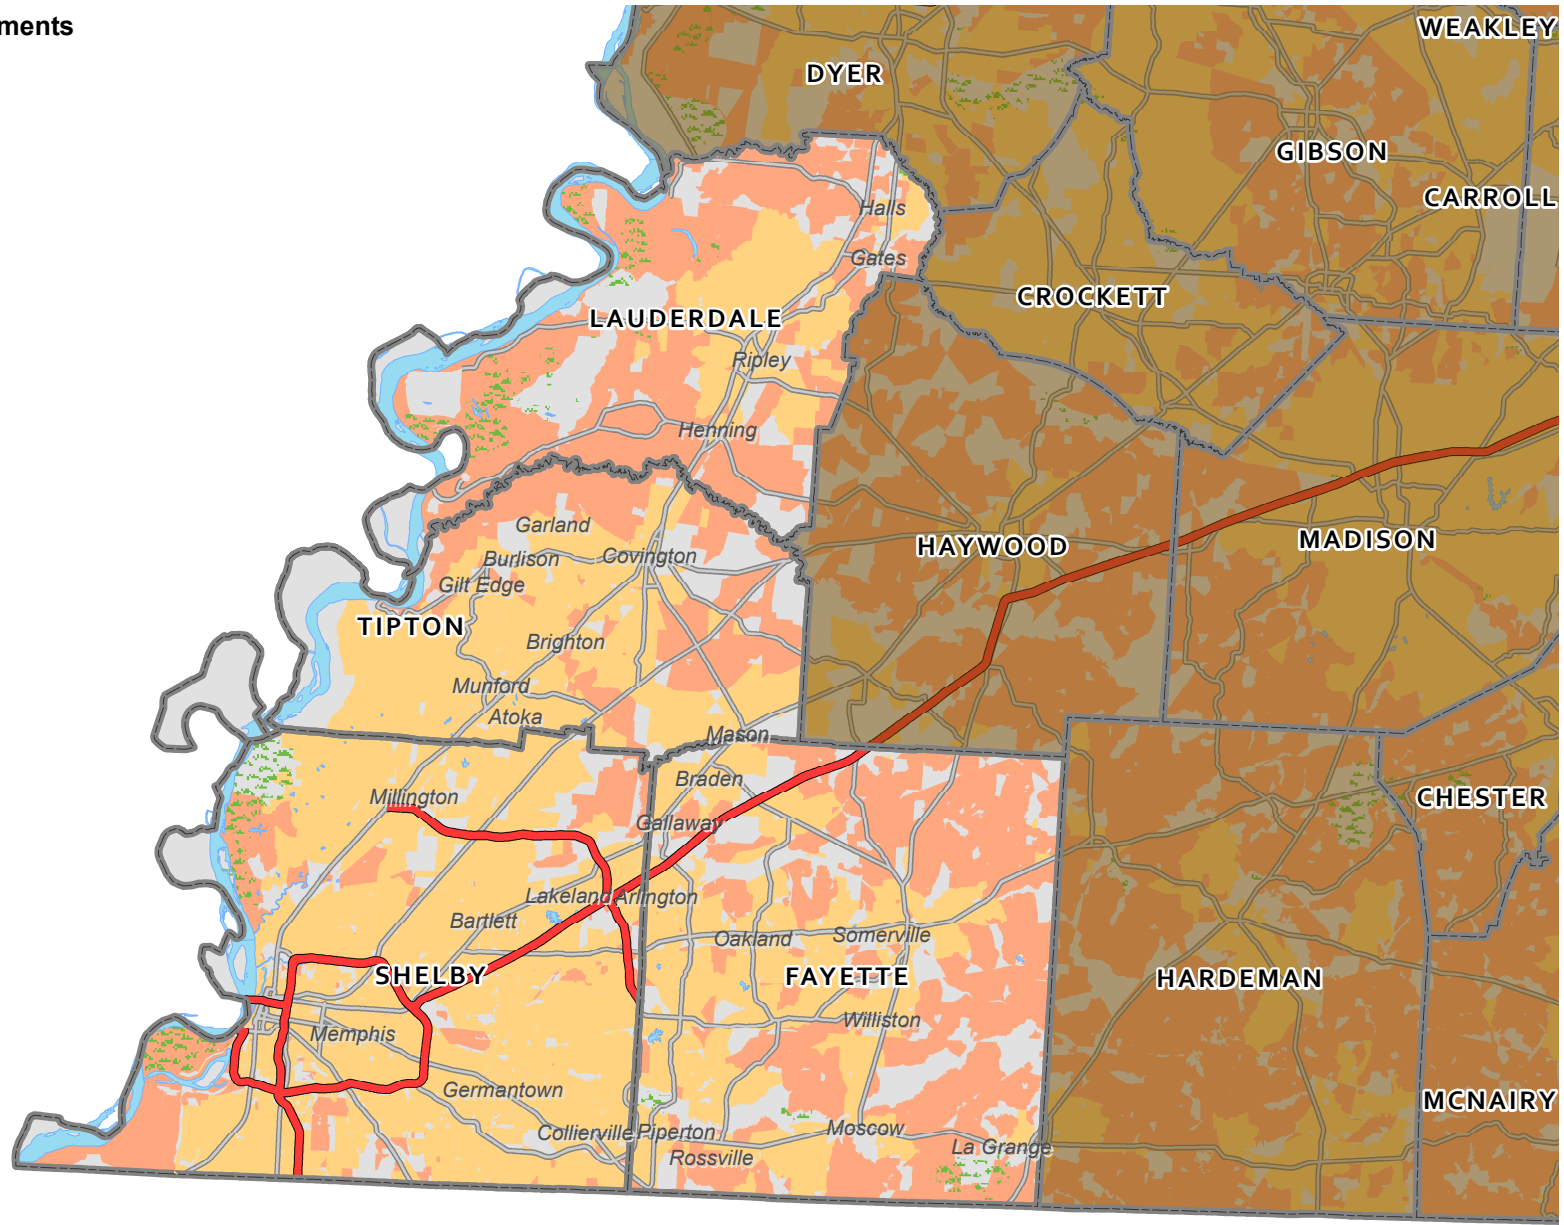

**Appendix I: Tennessee Census Blocks Eligible for CAF II Grants**

**Connect America Fund: Phase II Eligibility**

Scale = 1 : 750,000

- Blocks Eligible for CAF-II Program
- Ineligible: 10 Mbps or Faster Wired Service Reported
- No 10 Mbps Service Reported; Ineligible for other reasons
- Interstate Highways
- State + Federal Highways
- Public Lands

# Northwest Tennessee Development District