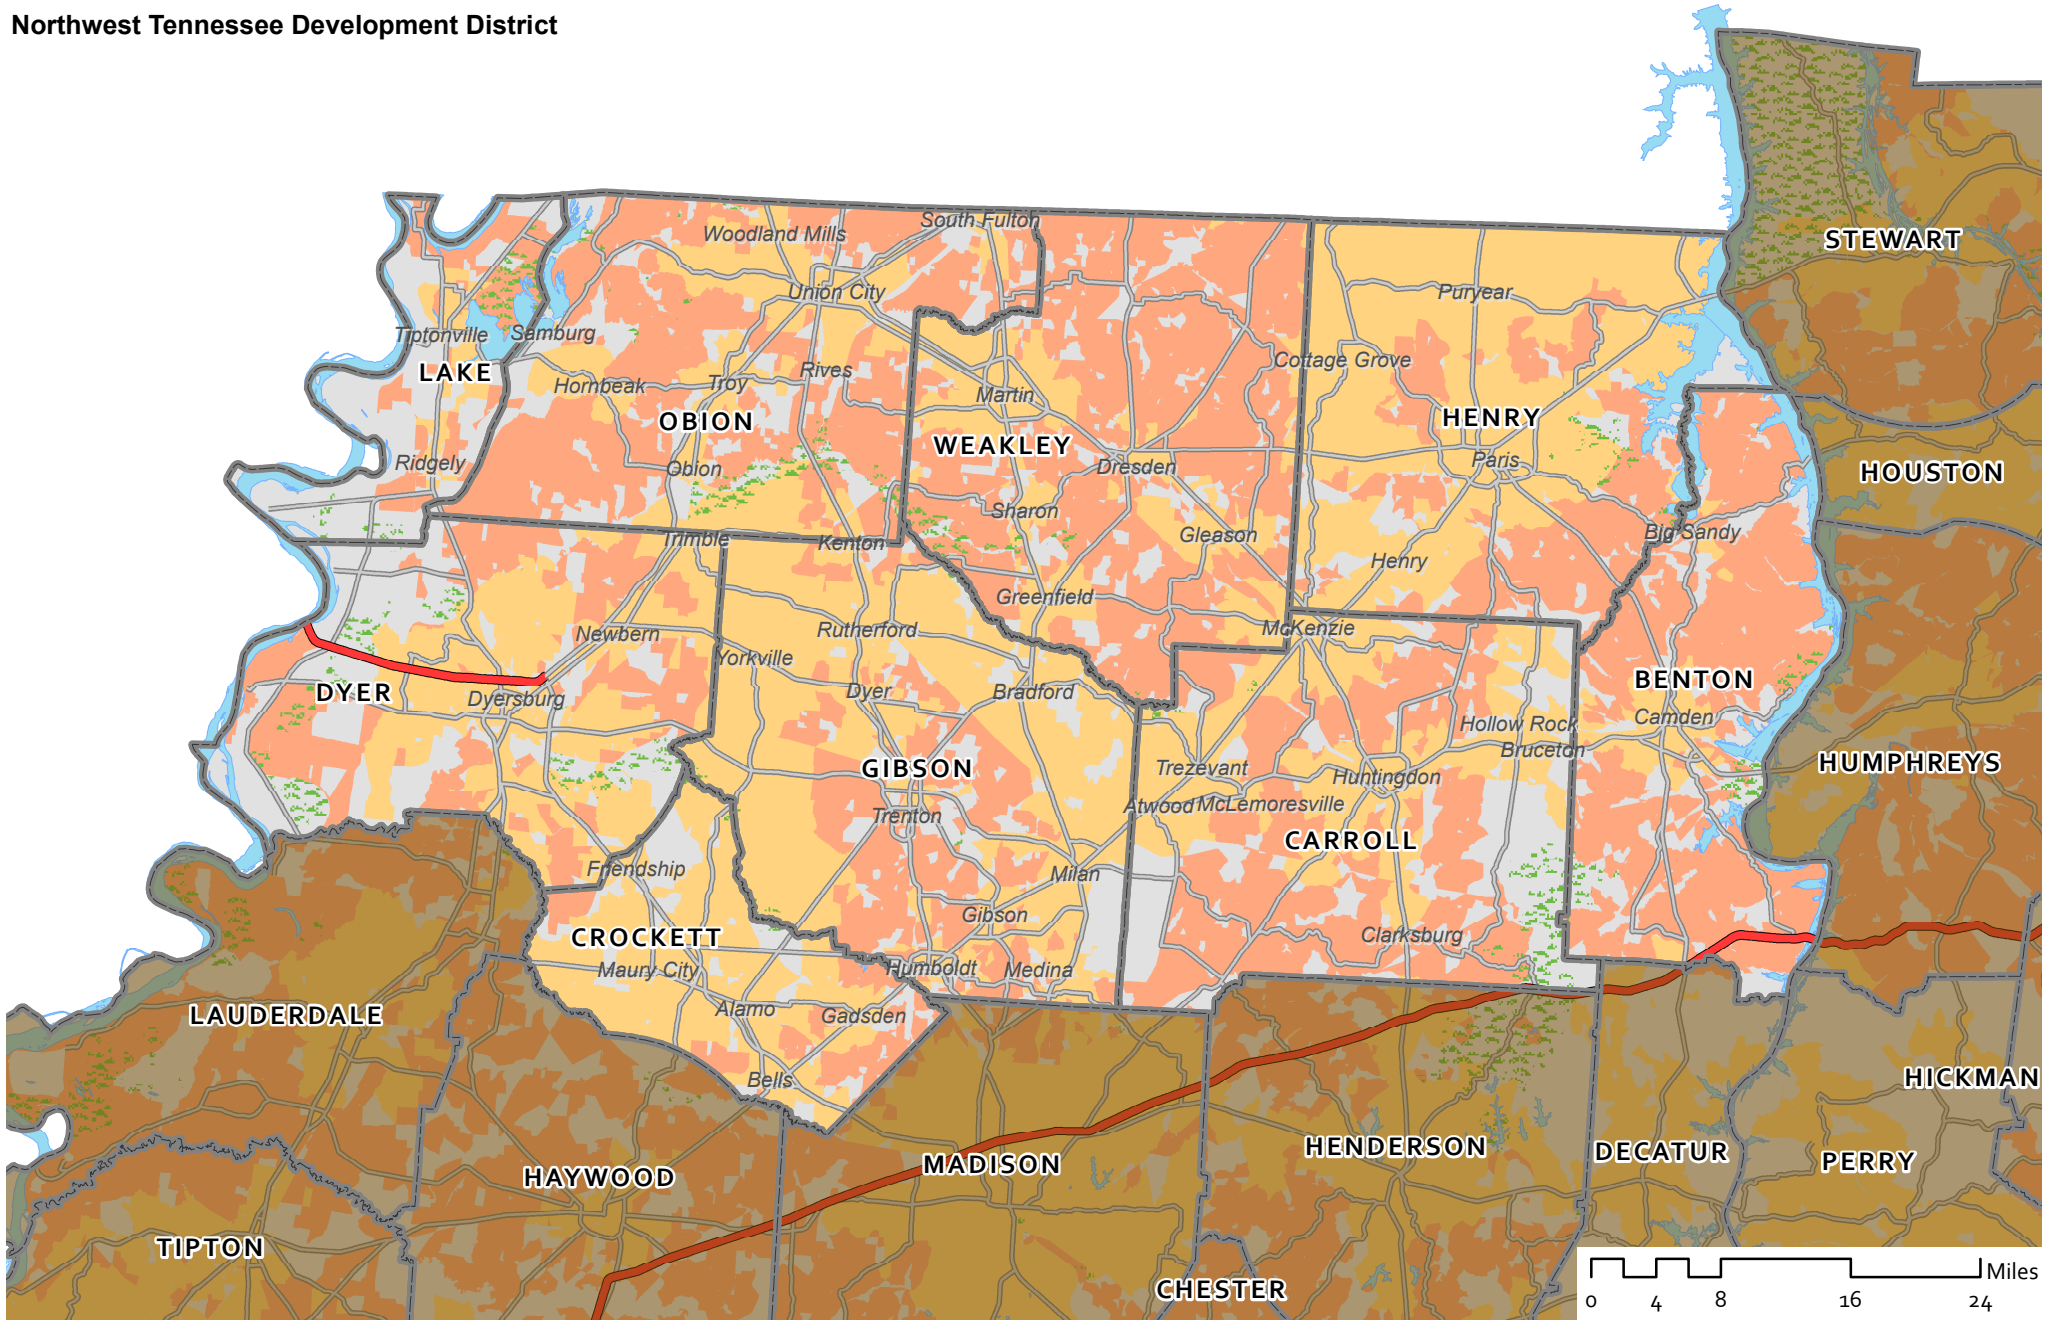

**Appendix I: Tennessee Census Blocks Eligible for CAF II Grants**

**Connect America Fund: Phase II Eligibility**

Scale = 1 : 750,000

- Blocks Eligible for CAF-II Program
- Ineligible: 10 Mbps or Faster Wired Service Reported
- No 10 Mbps Service Reported; Ineligible for other reasons
- Interstate Highways
- State + Federal Highways
- Public Lands

# Northwest Tennessee Development District