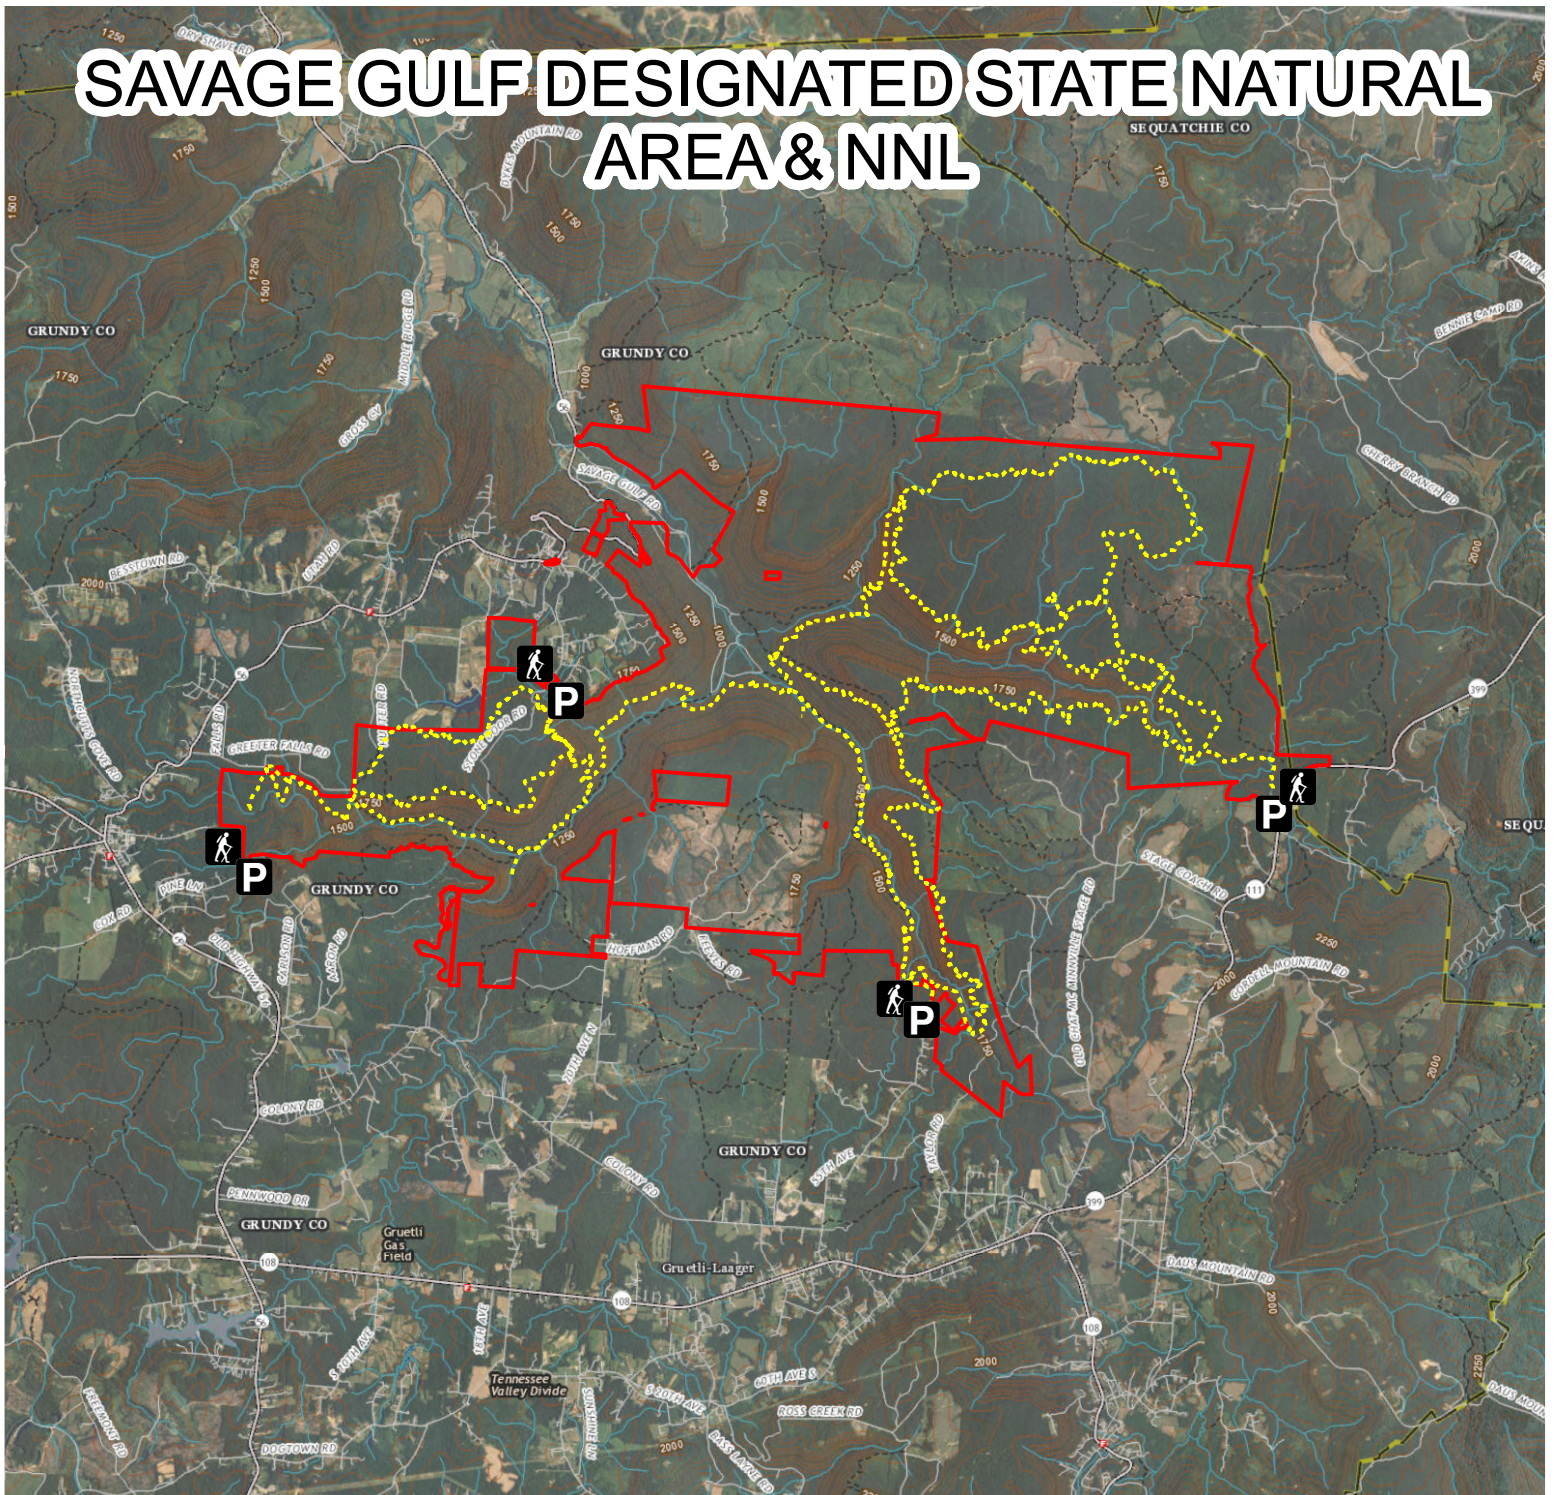

SAVAGE GULF DESIGNATED STATE NATURAL AREA & NNL

1 inch = 9,000 feet
1:108,000

P Parking

 Trail Head

 Trails

 Natural Area Boundaries

(615) 532-0431