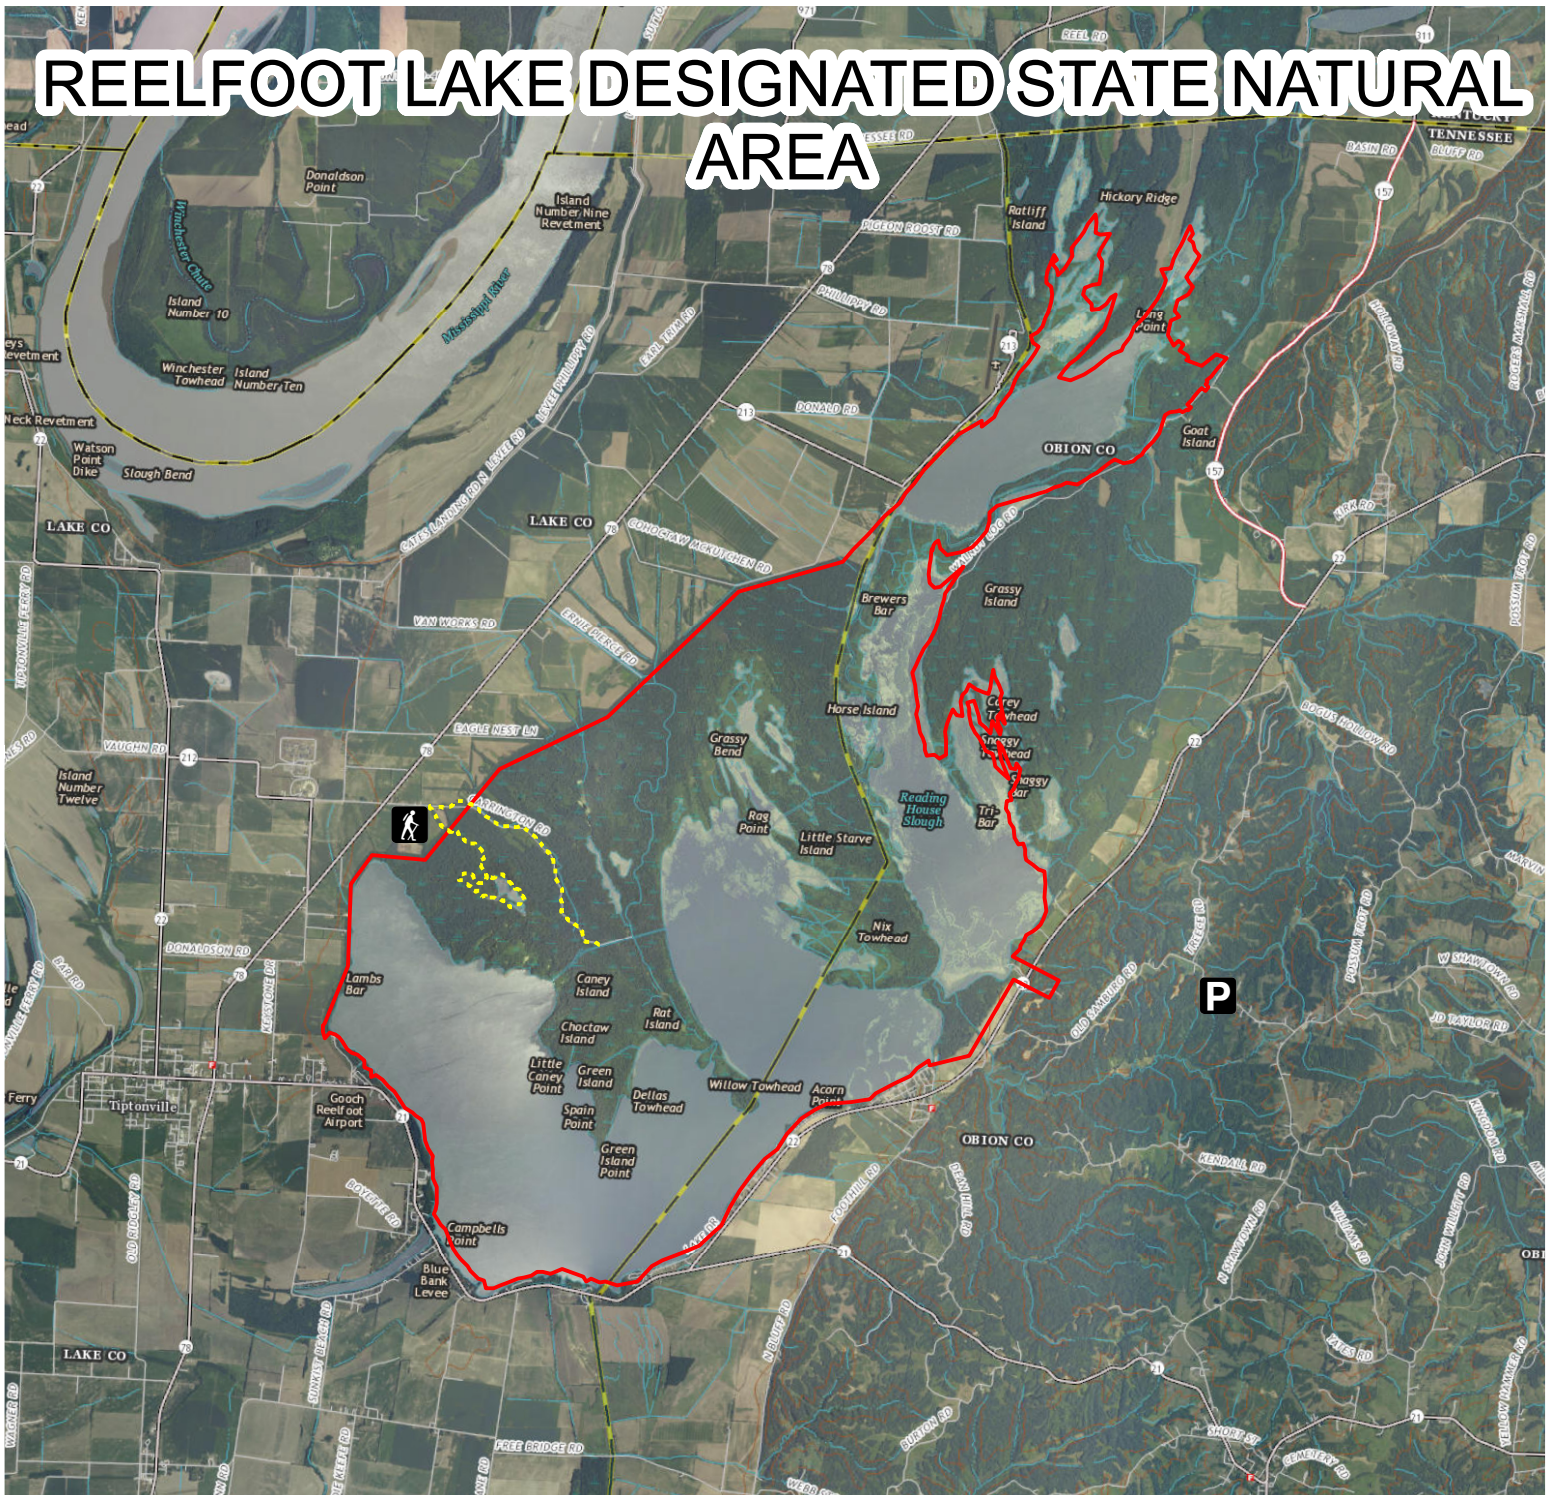

# REELFOOT LAKE DESIGNATED STATE NATURAL AREA

1 inch = 9,000 feet  
1:108,000

(615) 532-0431

- P** Parking
-  Trail Head
-  Trails
-  Natural Area Boundaries