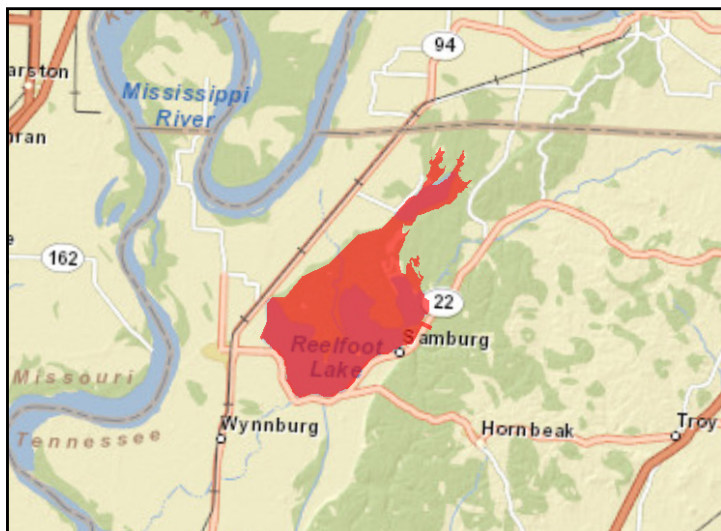

# REELFOOT LAKE DESIGNATED STATE NATURAL AREA

1 inch = 9,000 feet  
1:108,000

(615) 532-0431

- P** Parking
-  Trail Head
-  Trails
-  Natural Area Boundaries