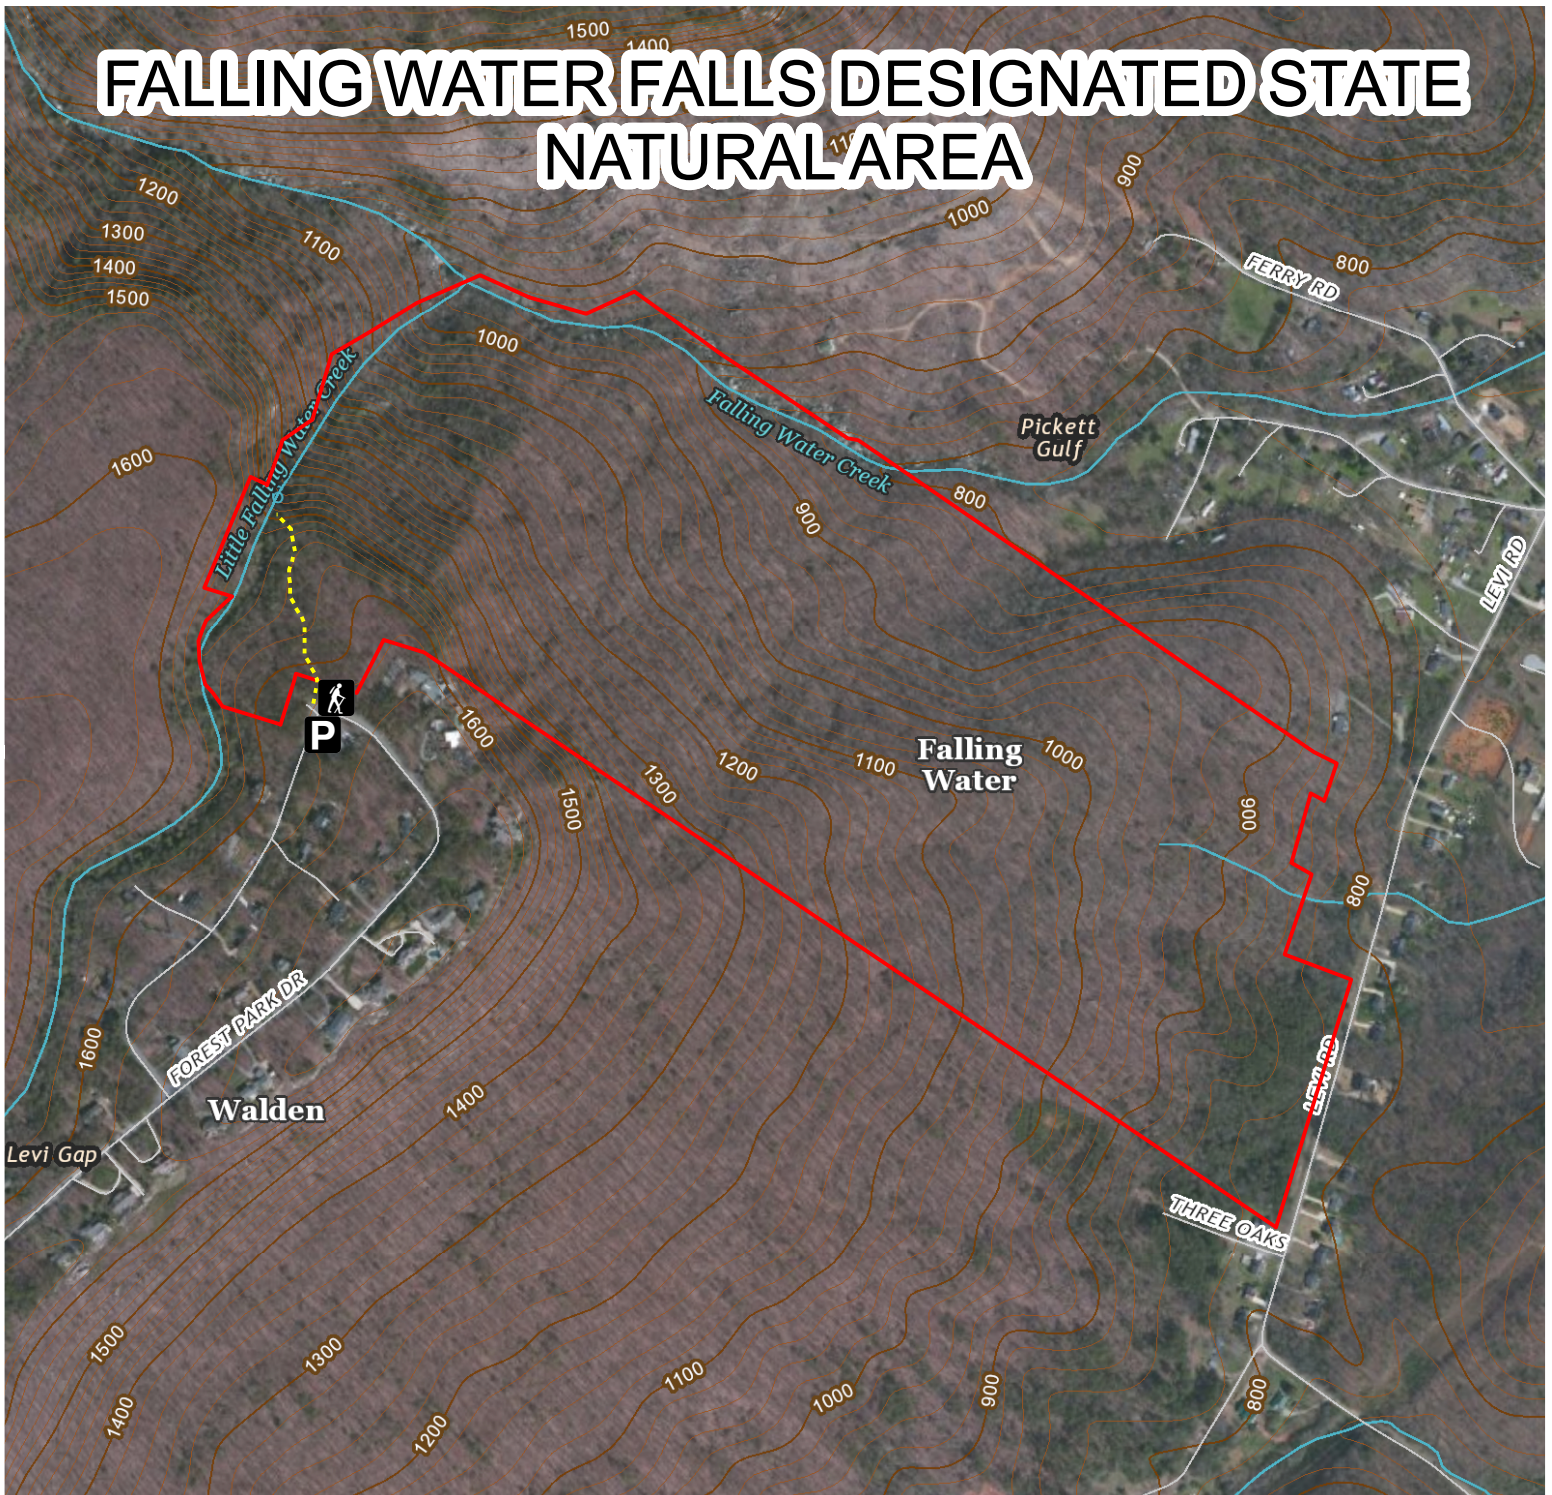

FALLING WATER FALLS DESIGNATED STATE NATURAL AREA

1 inch = 667 feet
1:8,000

- P** Parking
- Trail Head
- Trails

Natural Area Boundaries

(615) 532-0431