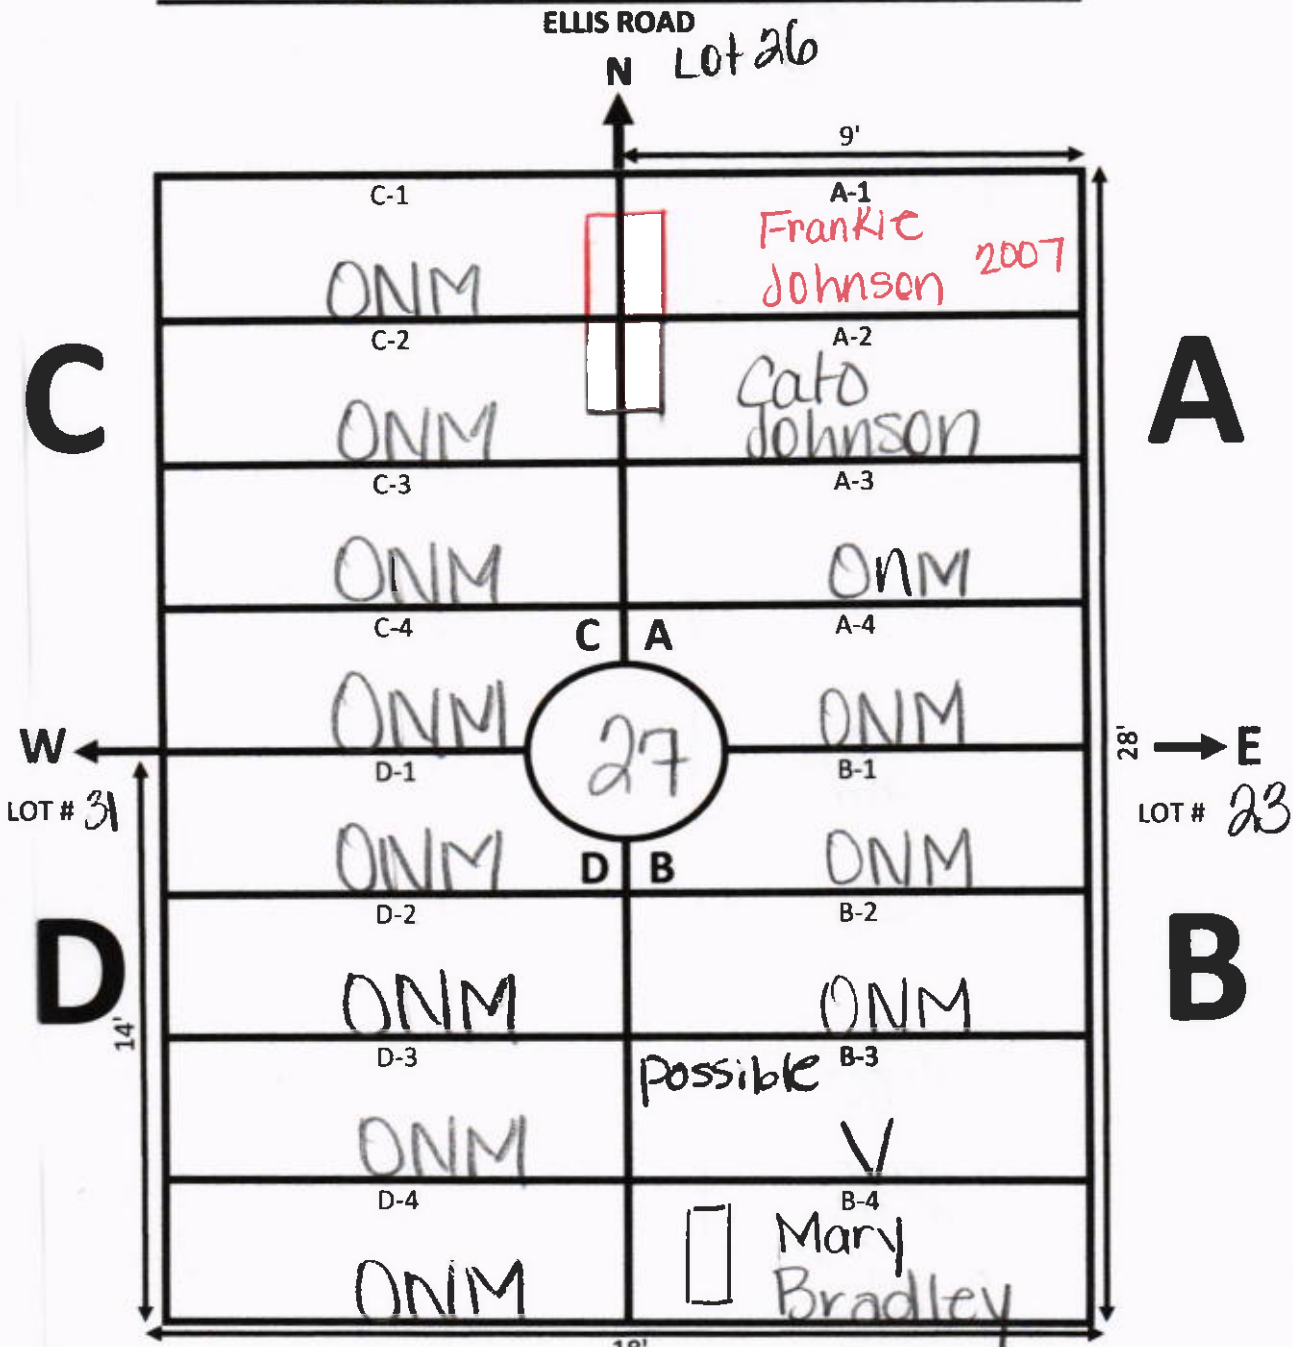

18'
↓
S

NOTES:

Lot # 27

GALILEE MEMORIAL GARDENS

GARDEN: Peace LOT: 27

NOTES:

↓ Lot 28
S

A-1 Marker Only