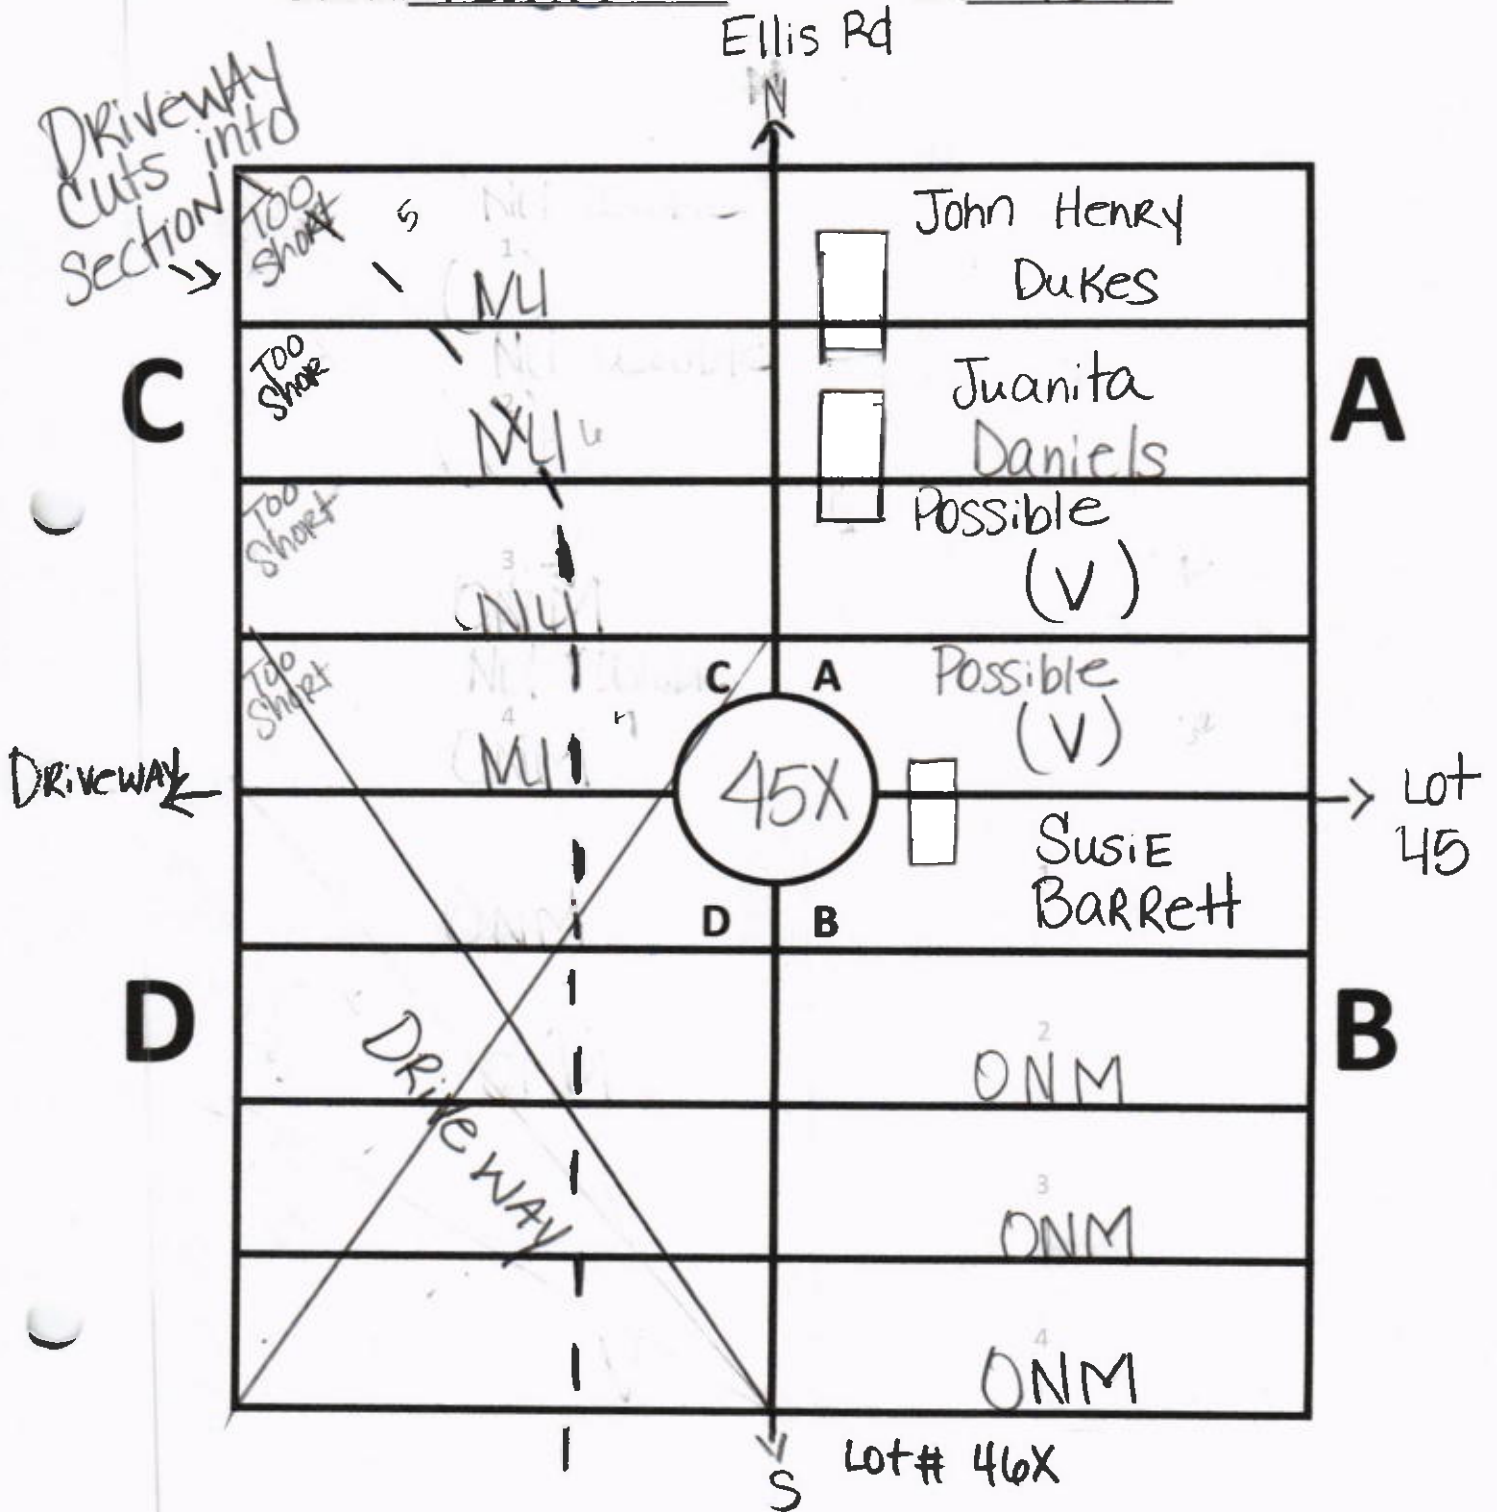

GALILEE MEMORIAL GARDENS

GARDEN: Peace   LOT: 45X