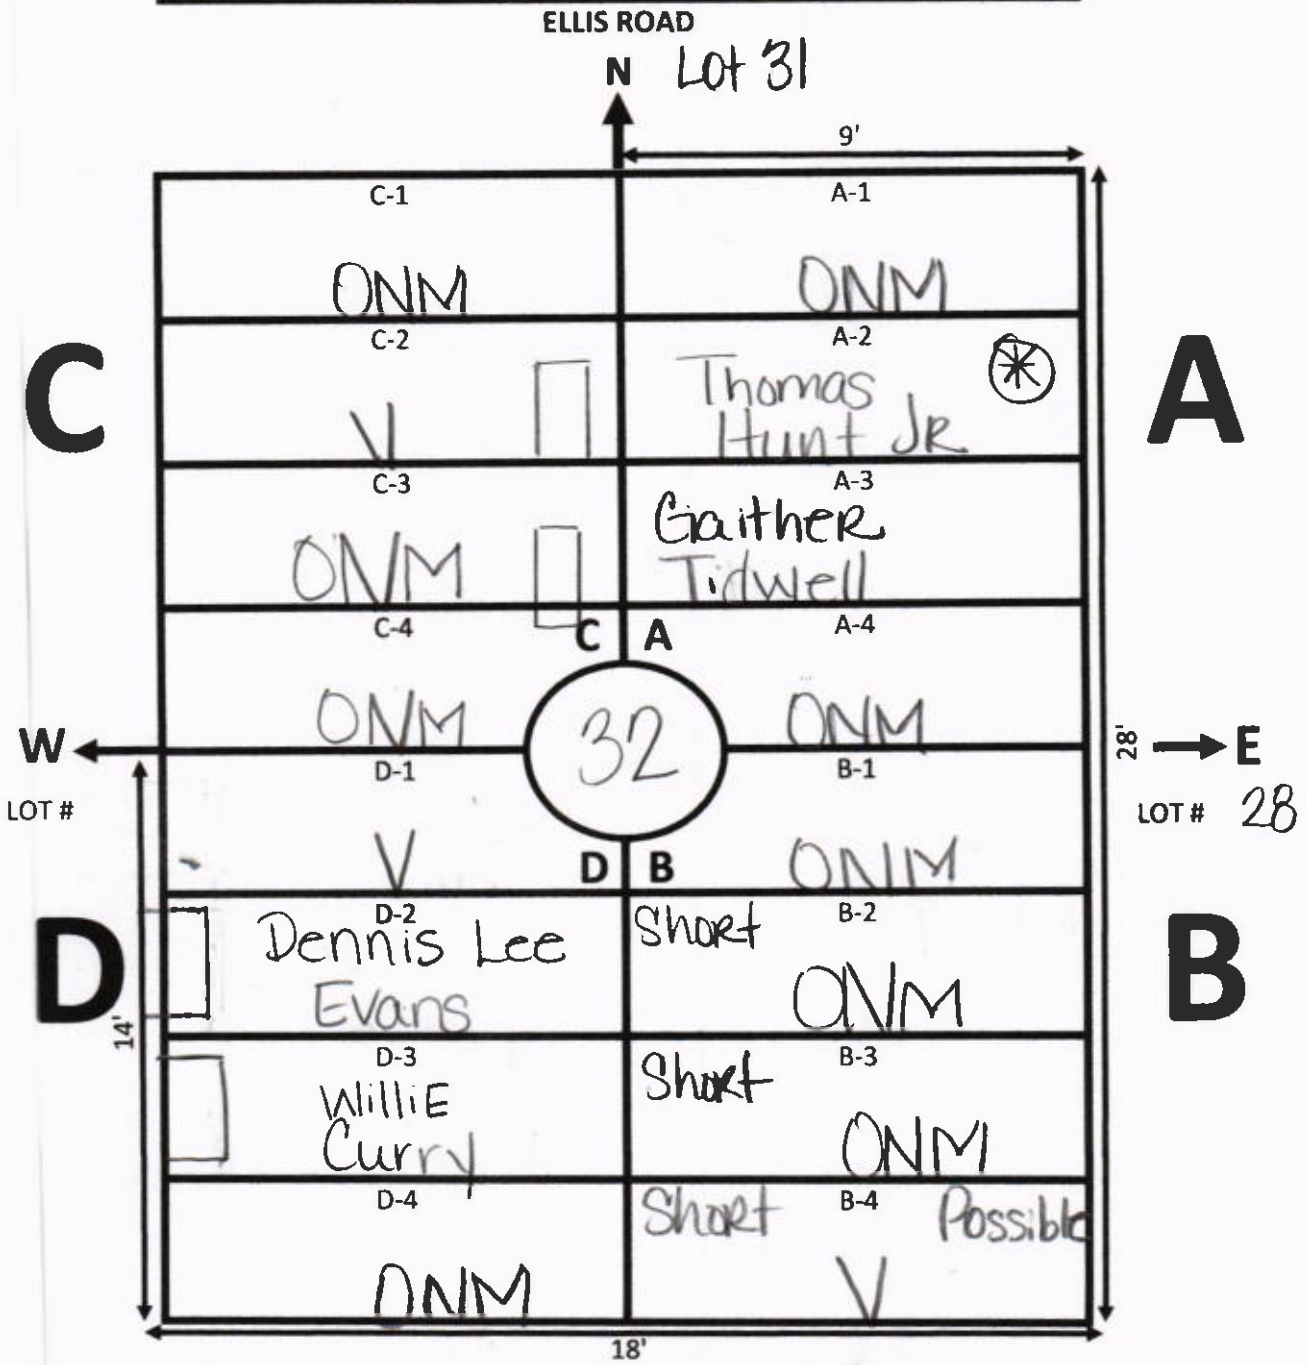

GALILEE MEMORIAL GARDENS

GARDEN: Peace   LOT: 32

NOTES:

↓ Lot 32-1
S

(marker) A-2 marker needs reset.