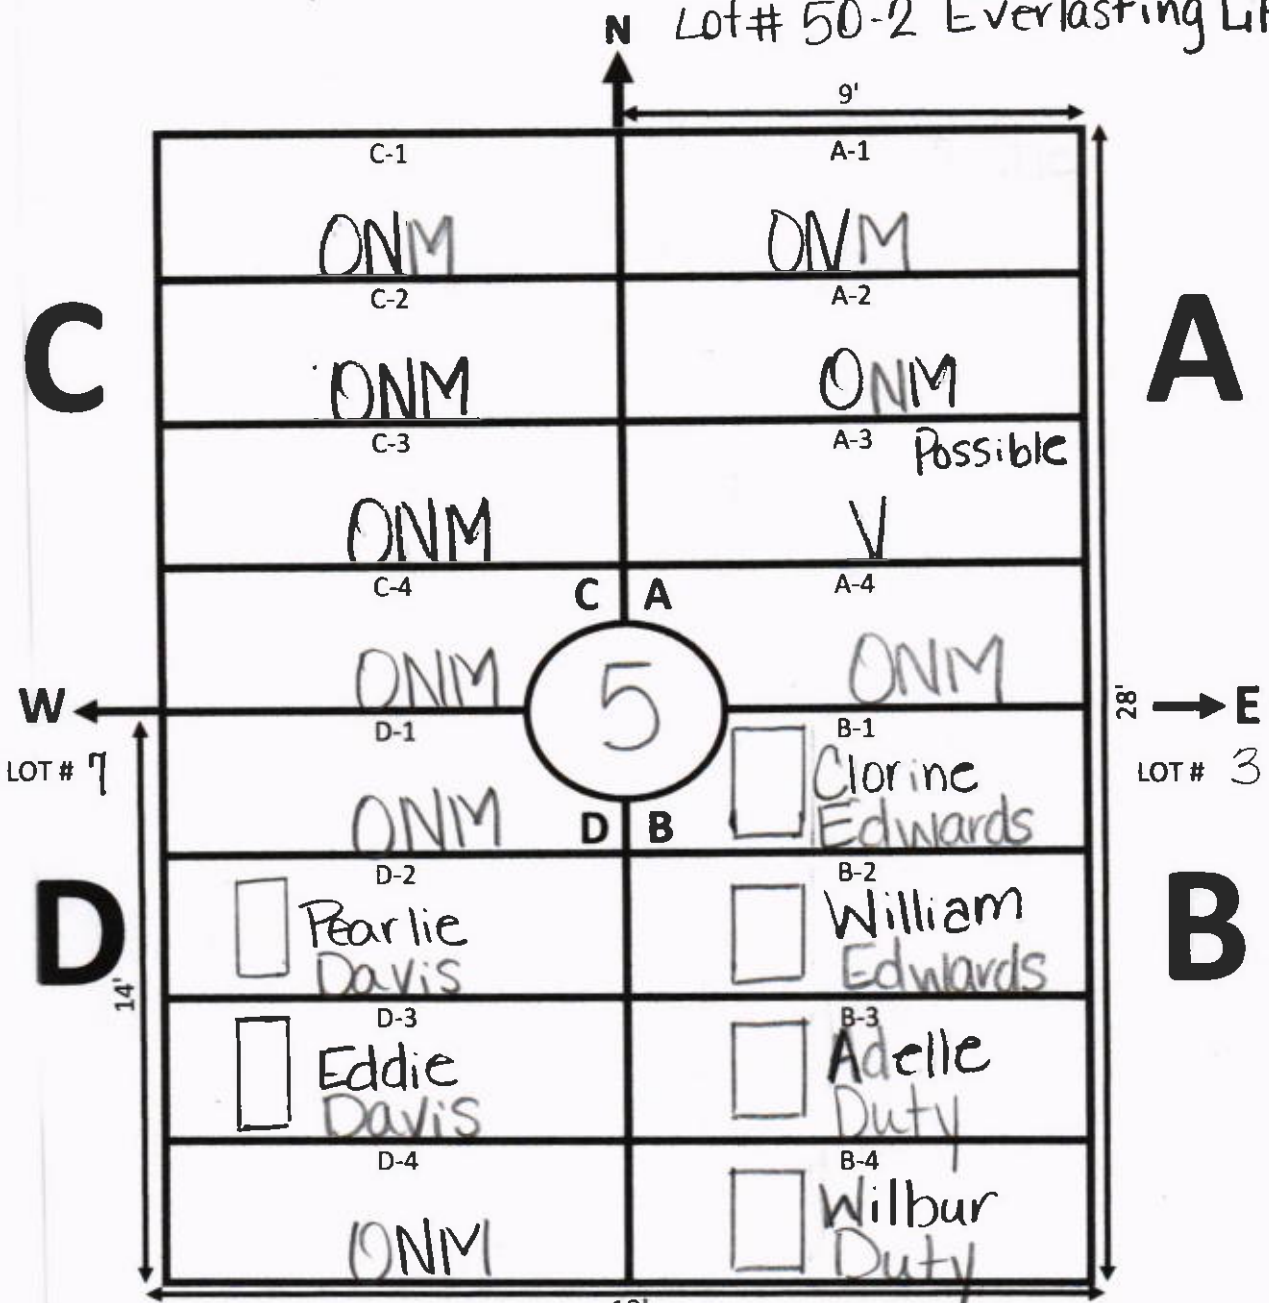

GALILEE MEMORIAL GARDENS

GARDEN: Peace   LOT: 5

ELLIS ROAD

Lot# 50-2 Everlasting Life

NOTES:

Lot # 6