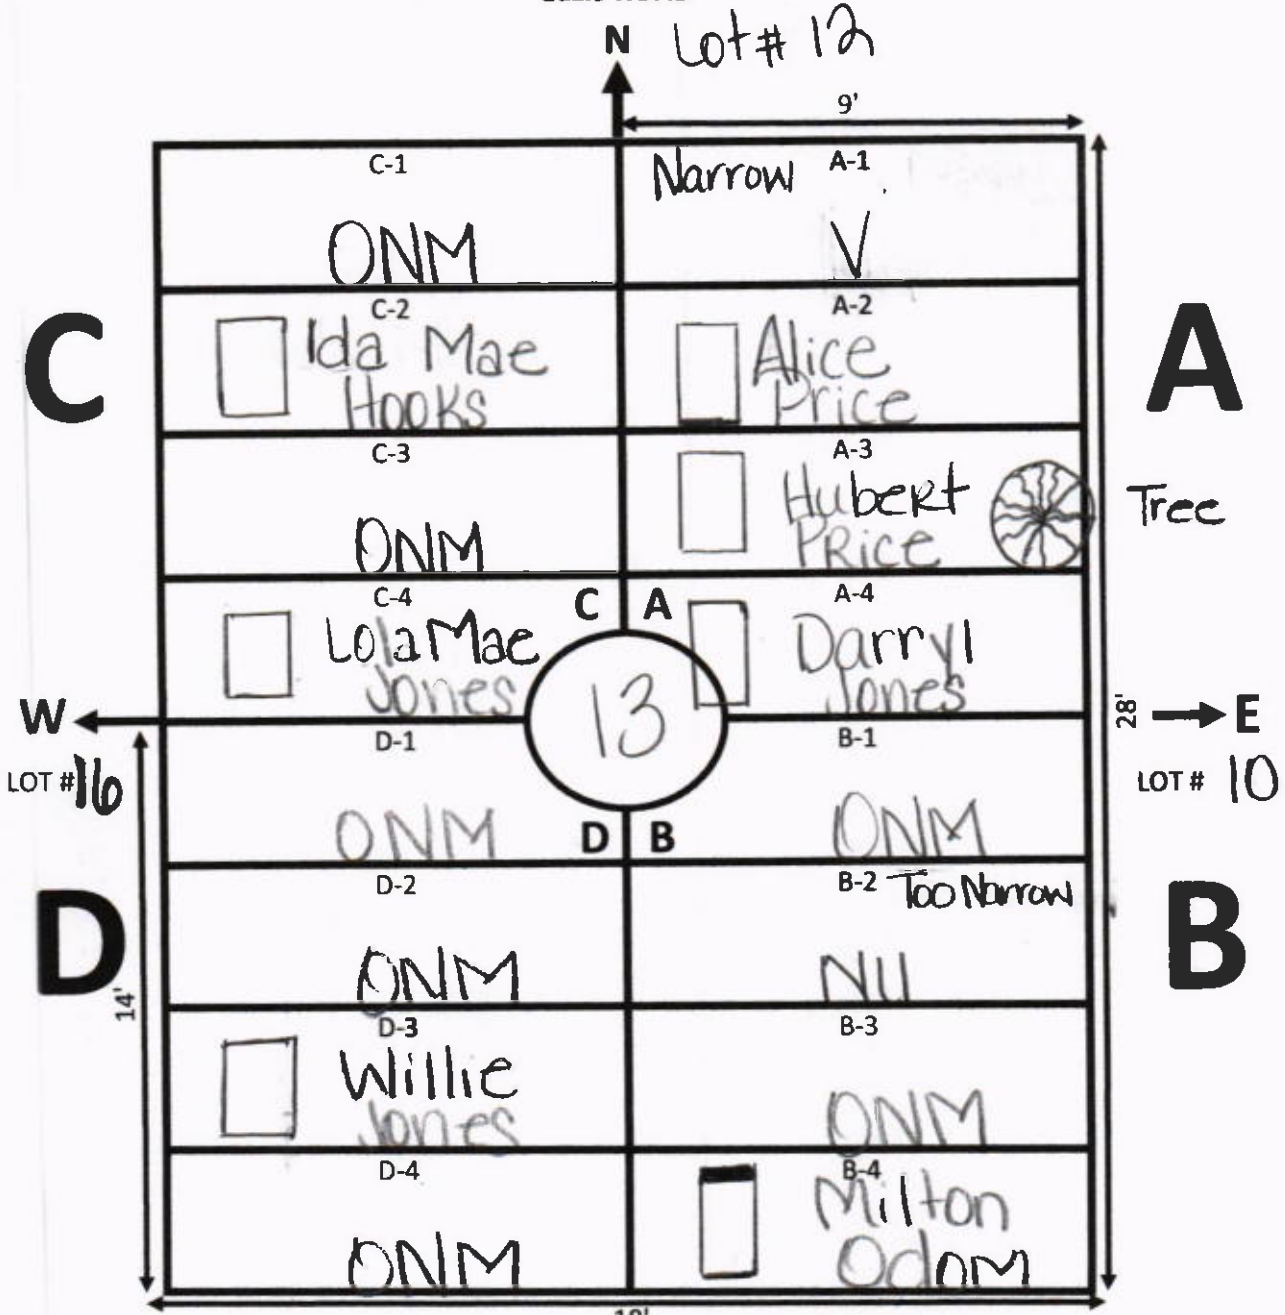

GALILEE MEMORIAL GARDENS

GARDEN: Peace   LOT: 13

ELLIS ROAD

NOTES:

↓ Lot # 14