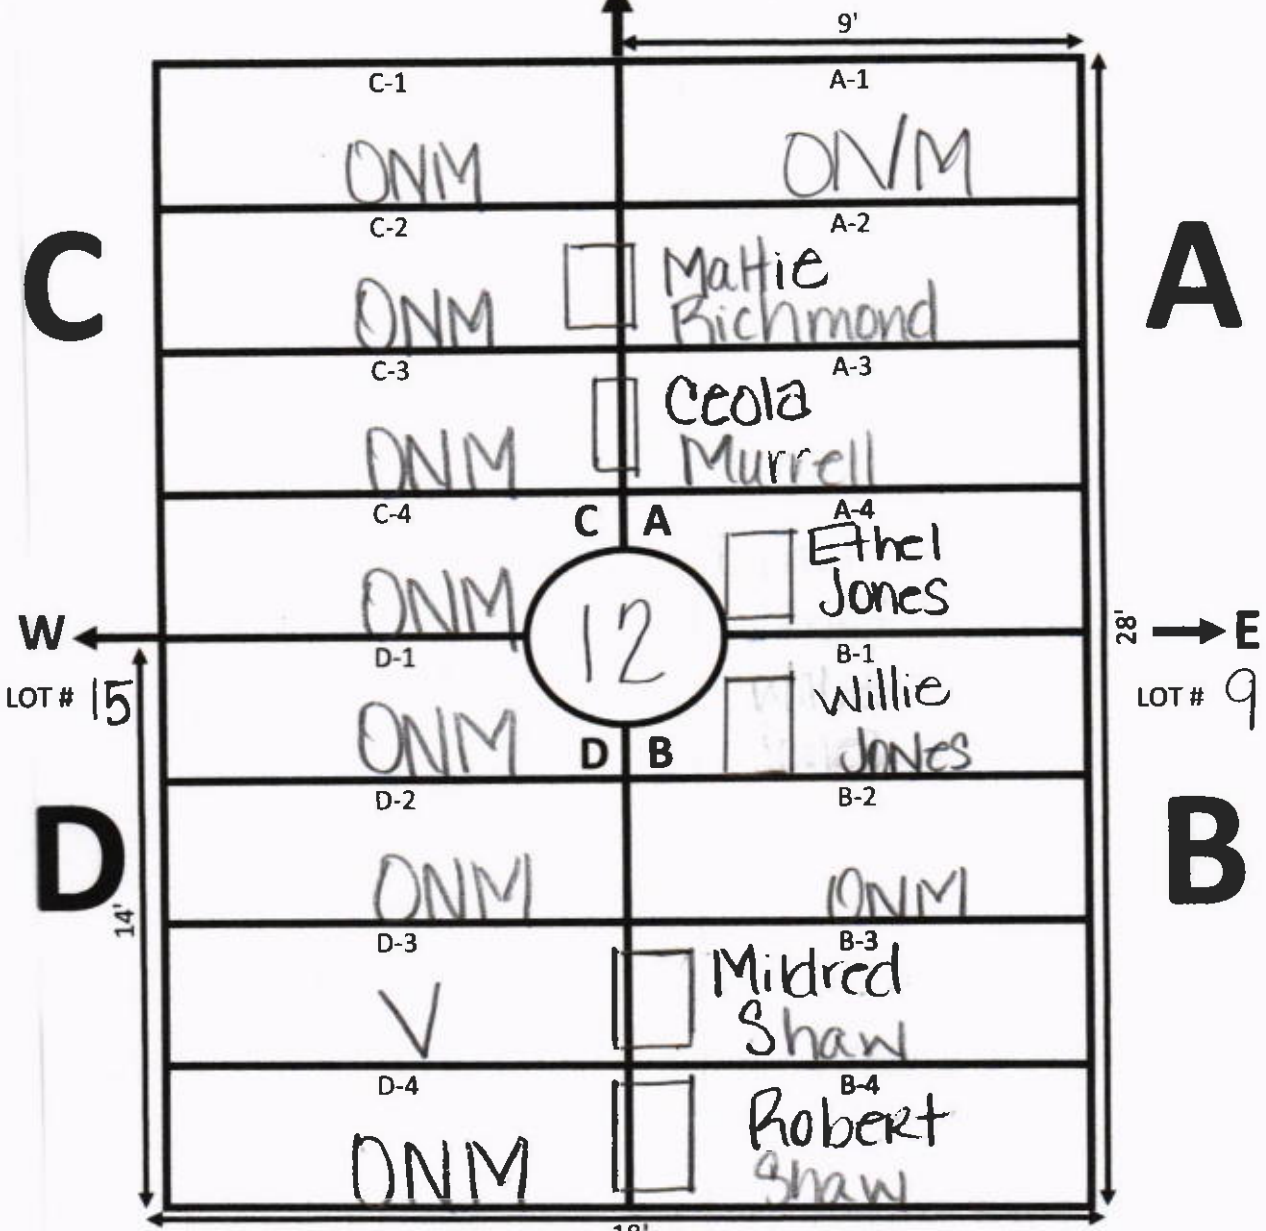

GALILEE MEMORIAL GARDENS

GARDEN: Peace   LOT: 12

ELLIS ROAD

N Lot # 64-5 E.L.

NOTES:

Lot # 13