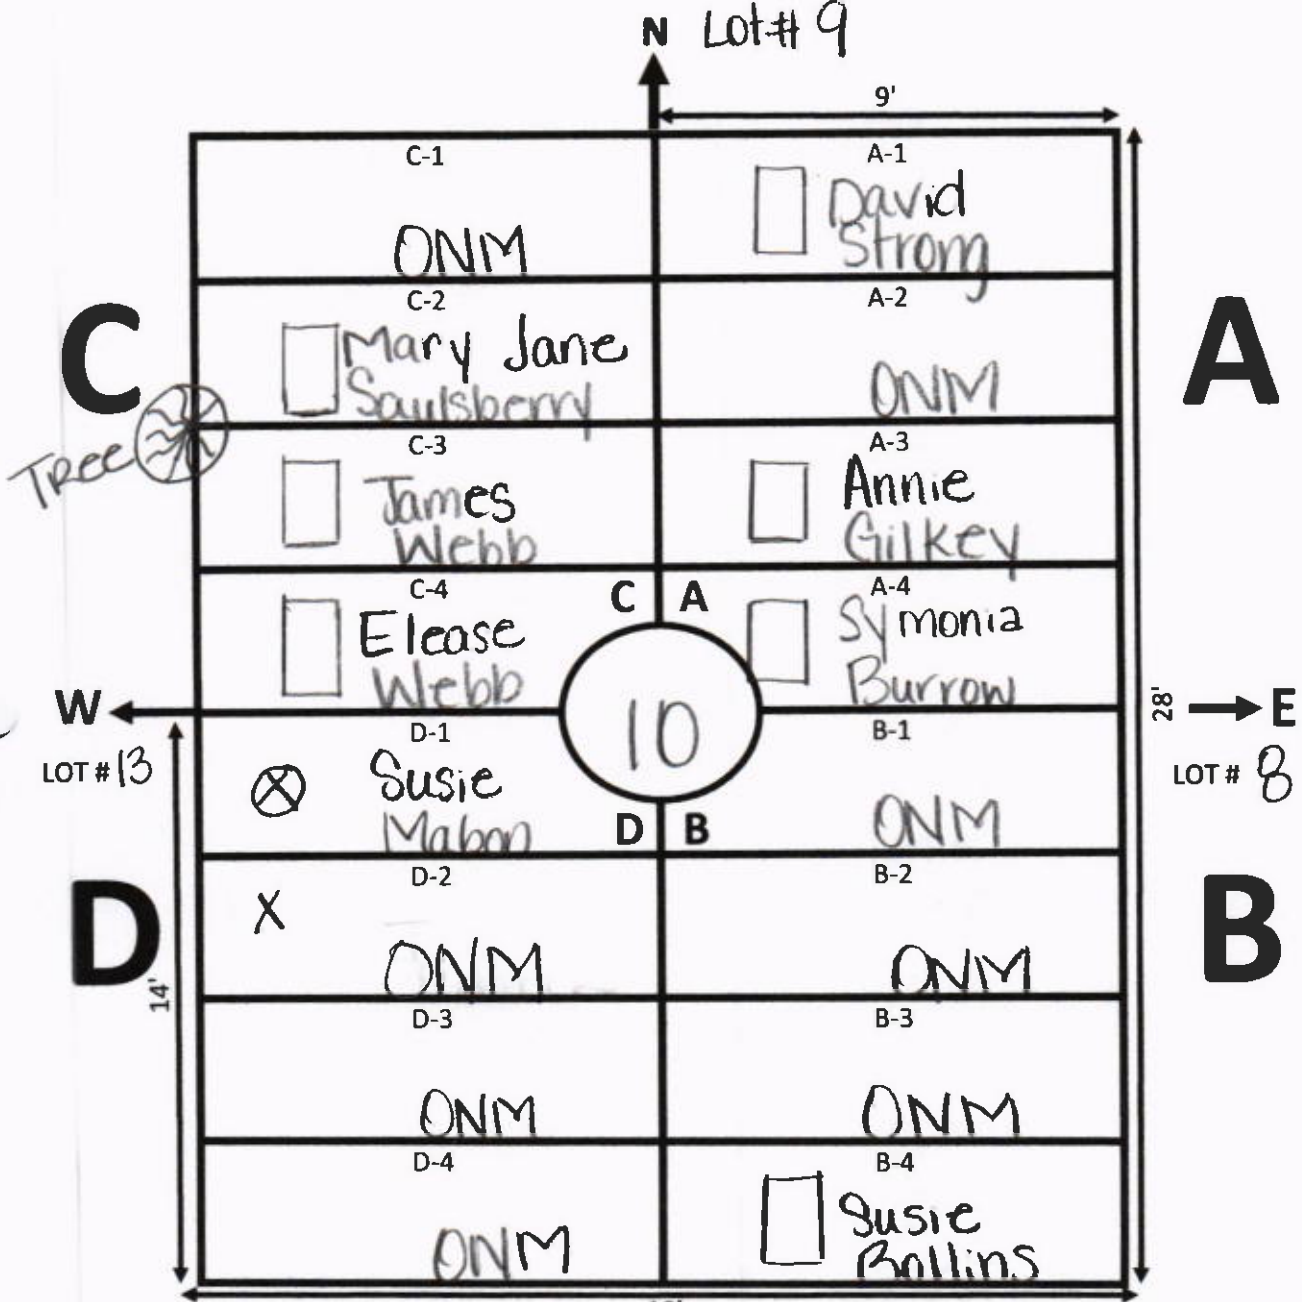

GALILEE MEMORIAL GARDENS

GARDEN: Peace   LOT: 10

ELLIS ROAD

N Lot # 9

NOTES:

- ⊗ - temp Marker
- X - temp Marker no name