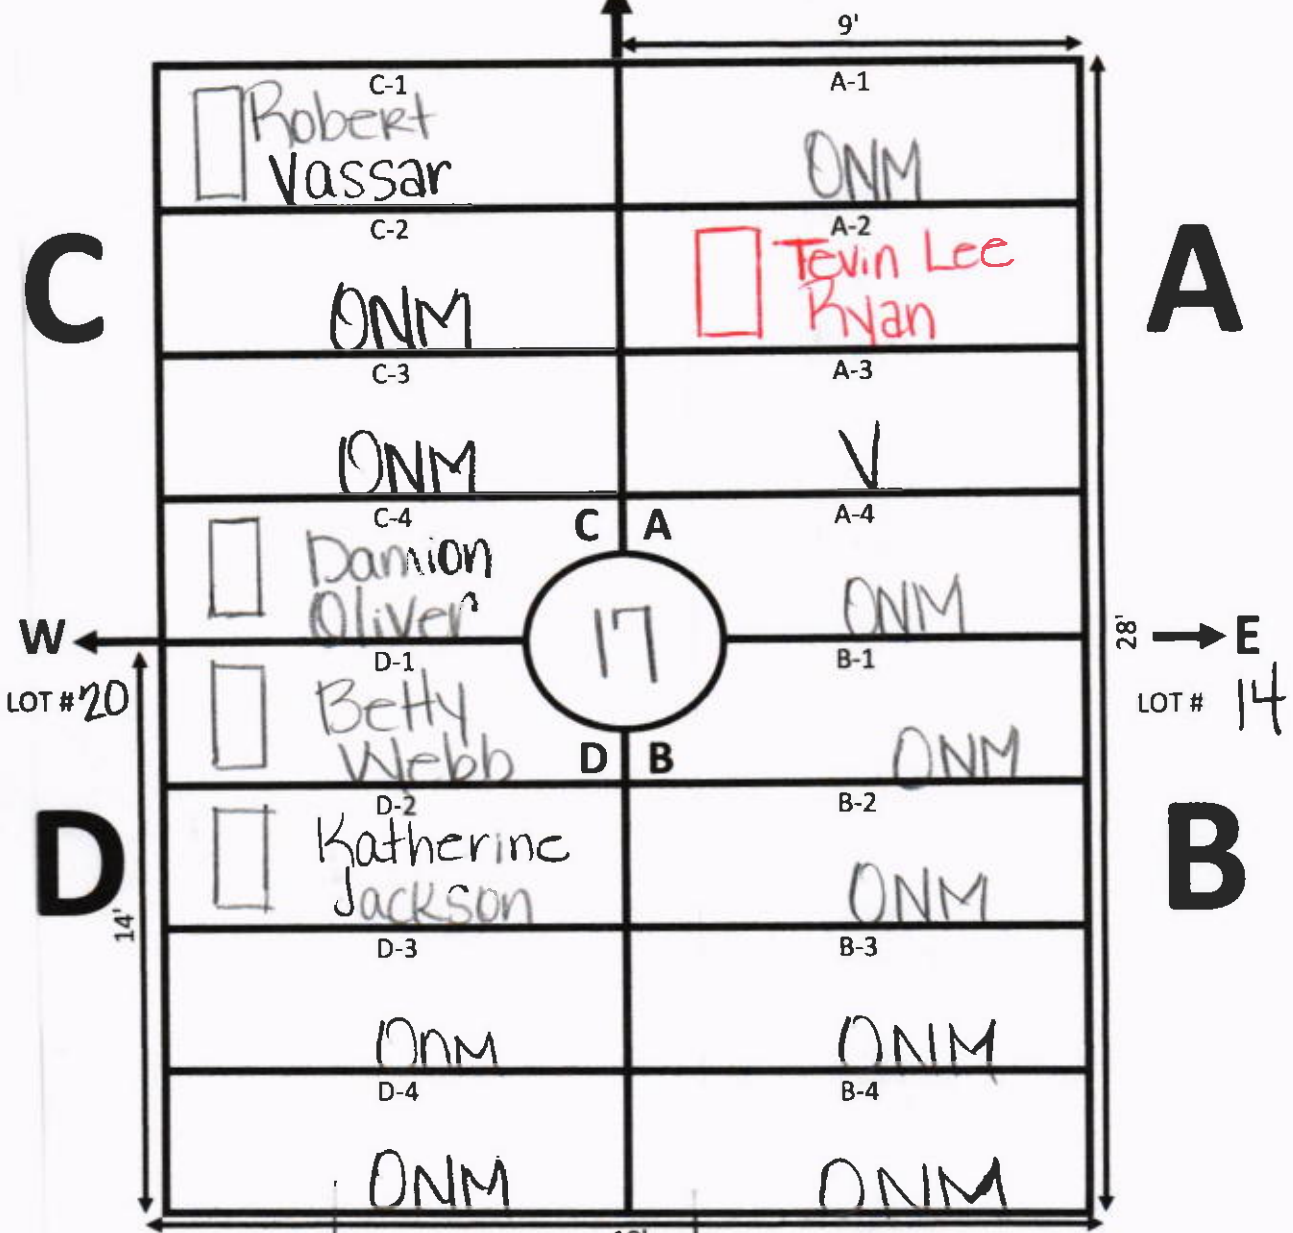

ELLIS ROAD

NOTES:

D-1 marker only

GALILEE MEMORIAL GARDENS

GARDEN: Peace LOT: 17

ELLIS ROAD

N Lot #16

NOTES: