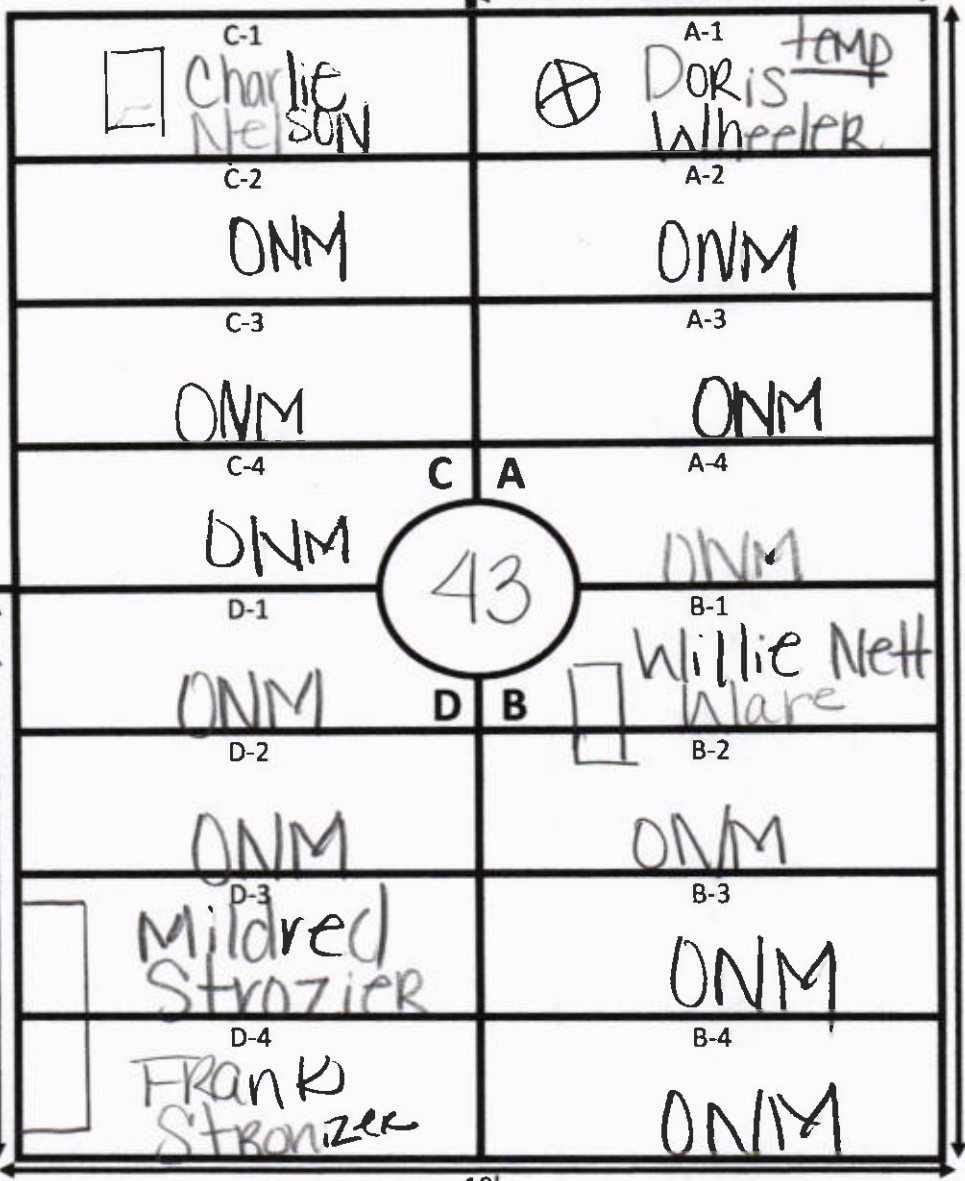

E

LOT # 38

28'

D

14'

B

NOTES:

⊕ Temp Marker