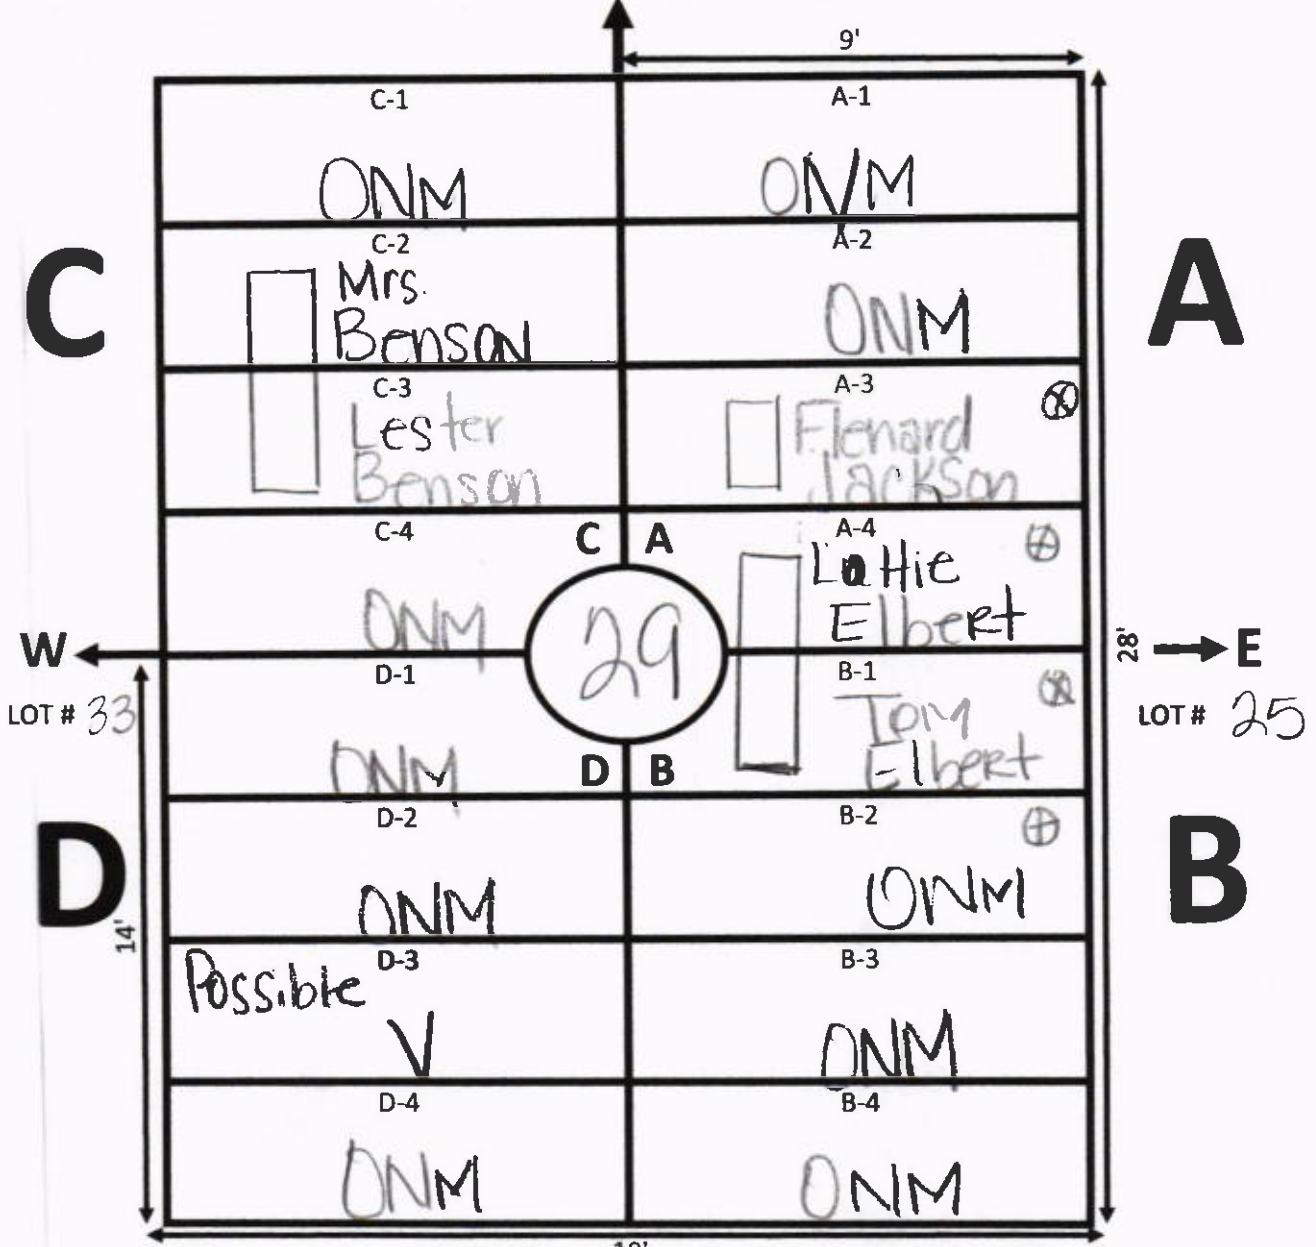

GALILEE MEMORIAL GARDENS

GARDEN: Peace   LOT: 29

ELLIS ROAD

N Lot# 104 EL

NOTES:

Lot# 30

⊕ A-3, A-4, B-1^S are very short internments