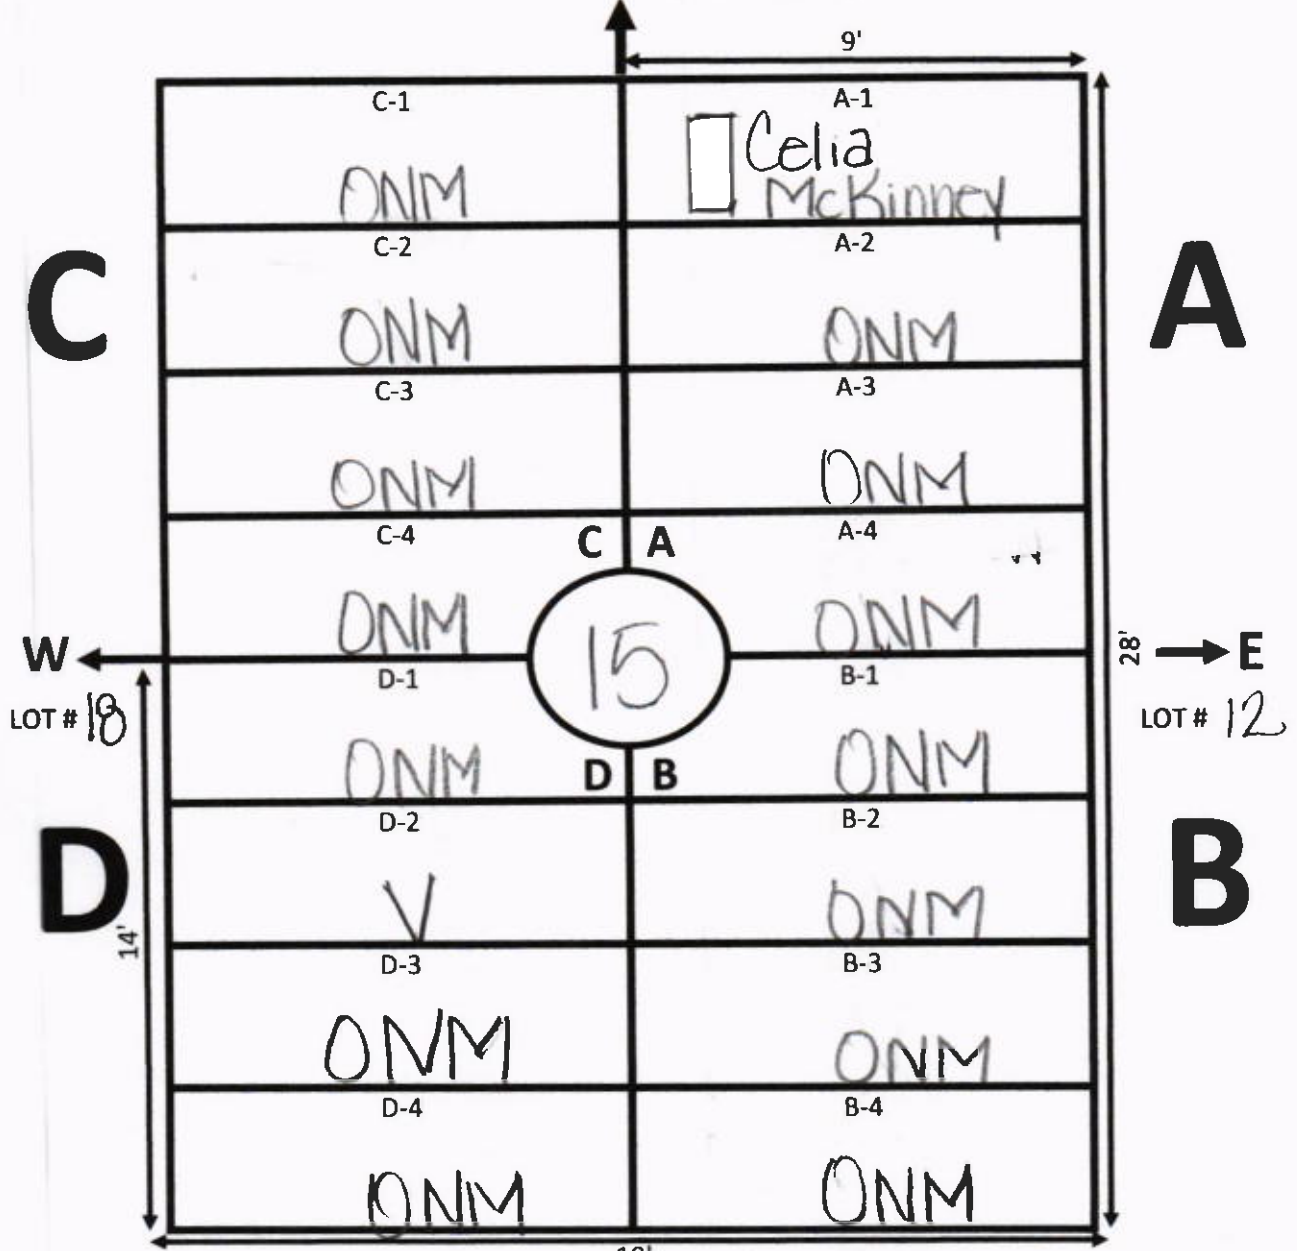

GALILEE MEMORIAL GARDENS

GARDEN: Peace LOT: 15

ELLIS ROAD

N Lot # 72 EL

NOTES:

↓ Lot # 16