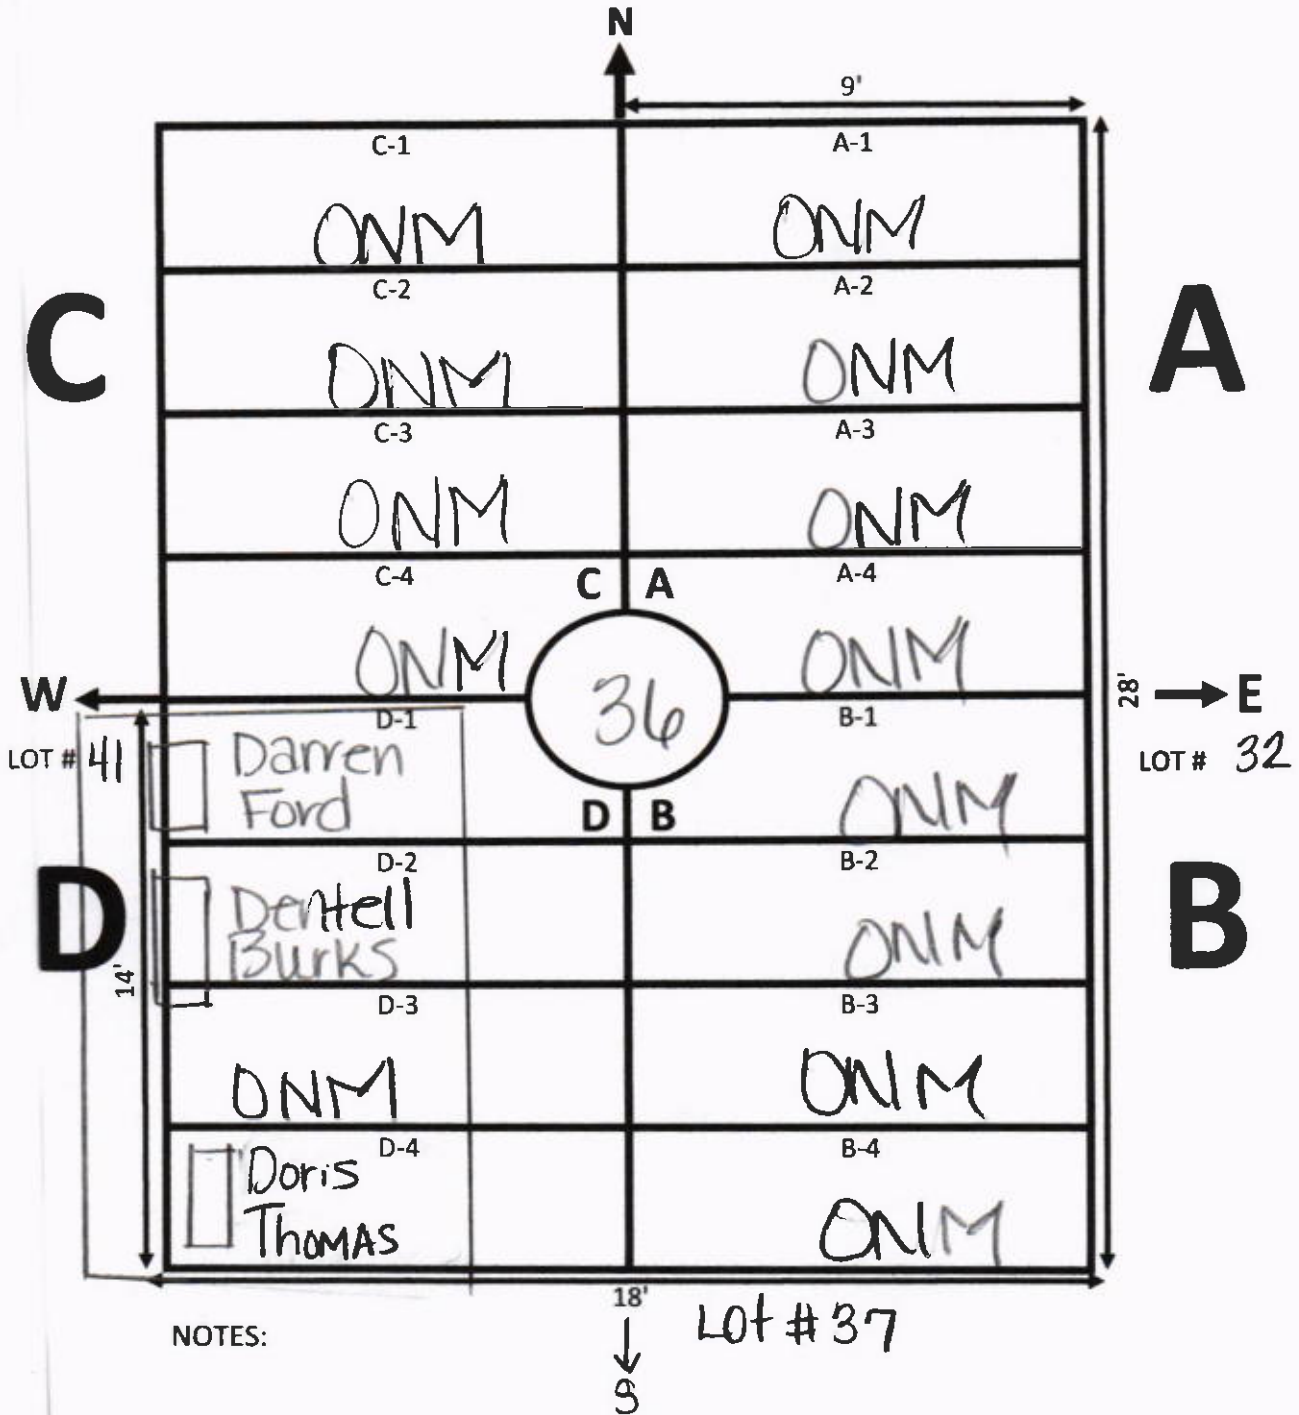

GALILEE MEMORIAL GARDENS

GARDEN: Peace   LOT: 36

ELLIS ROAD