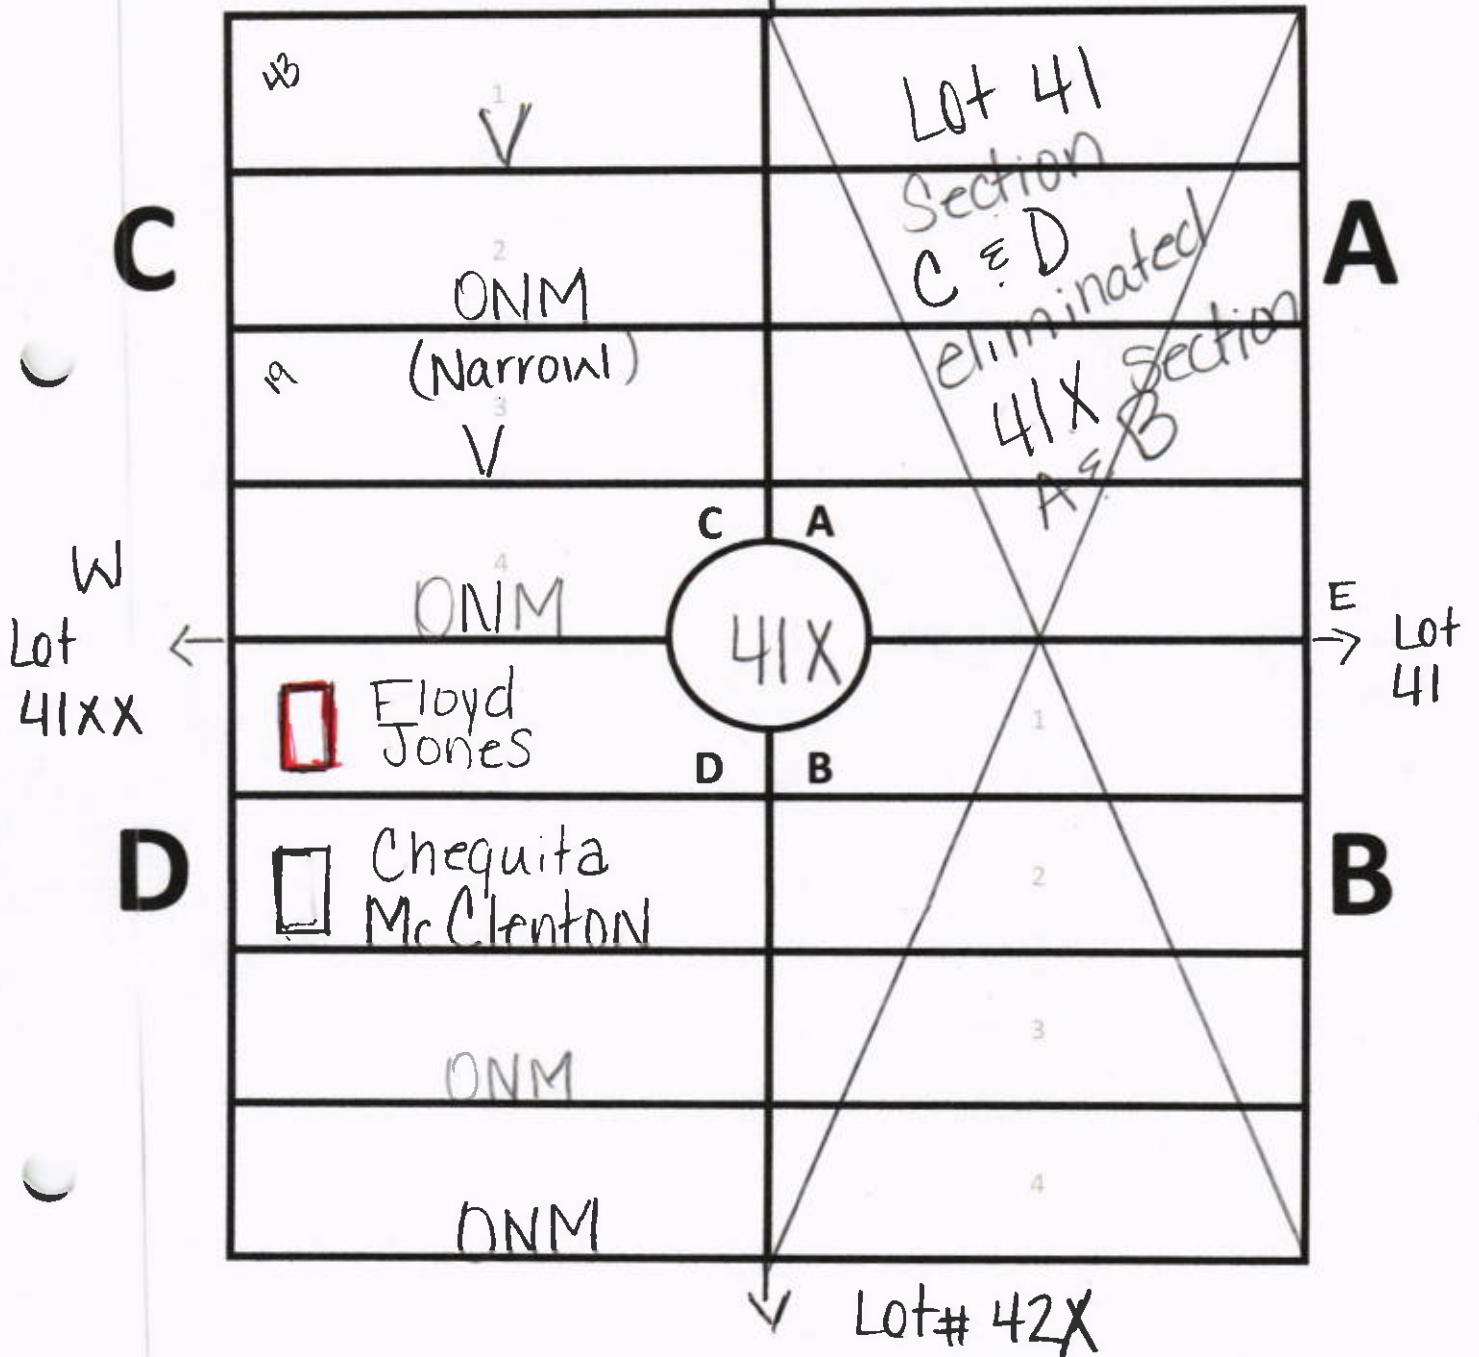

GALILEE MEMORIAL GARDENS

GARDEN: Peace

LOT: 41X

Ellis Rd
N
Lot# 45