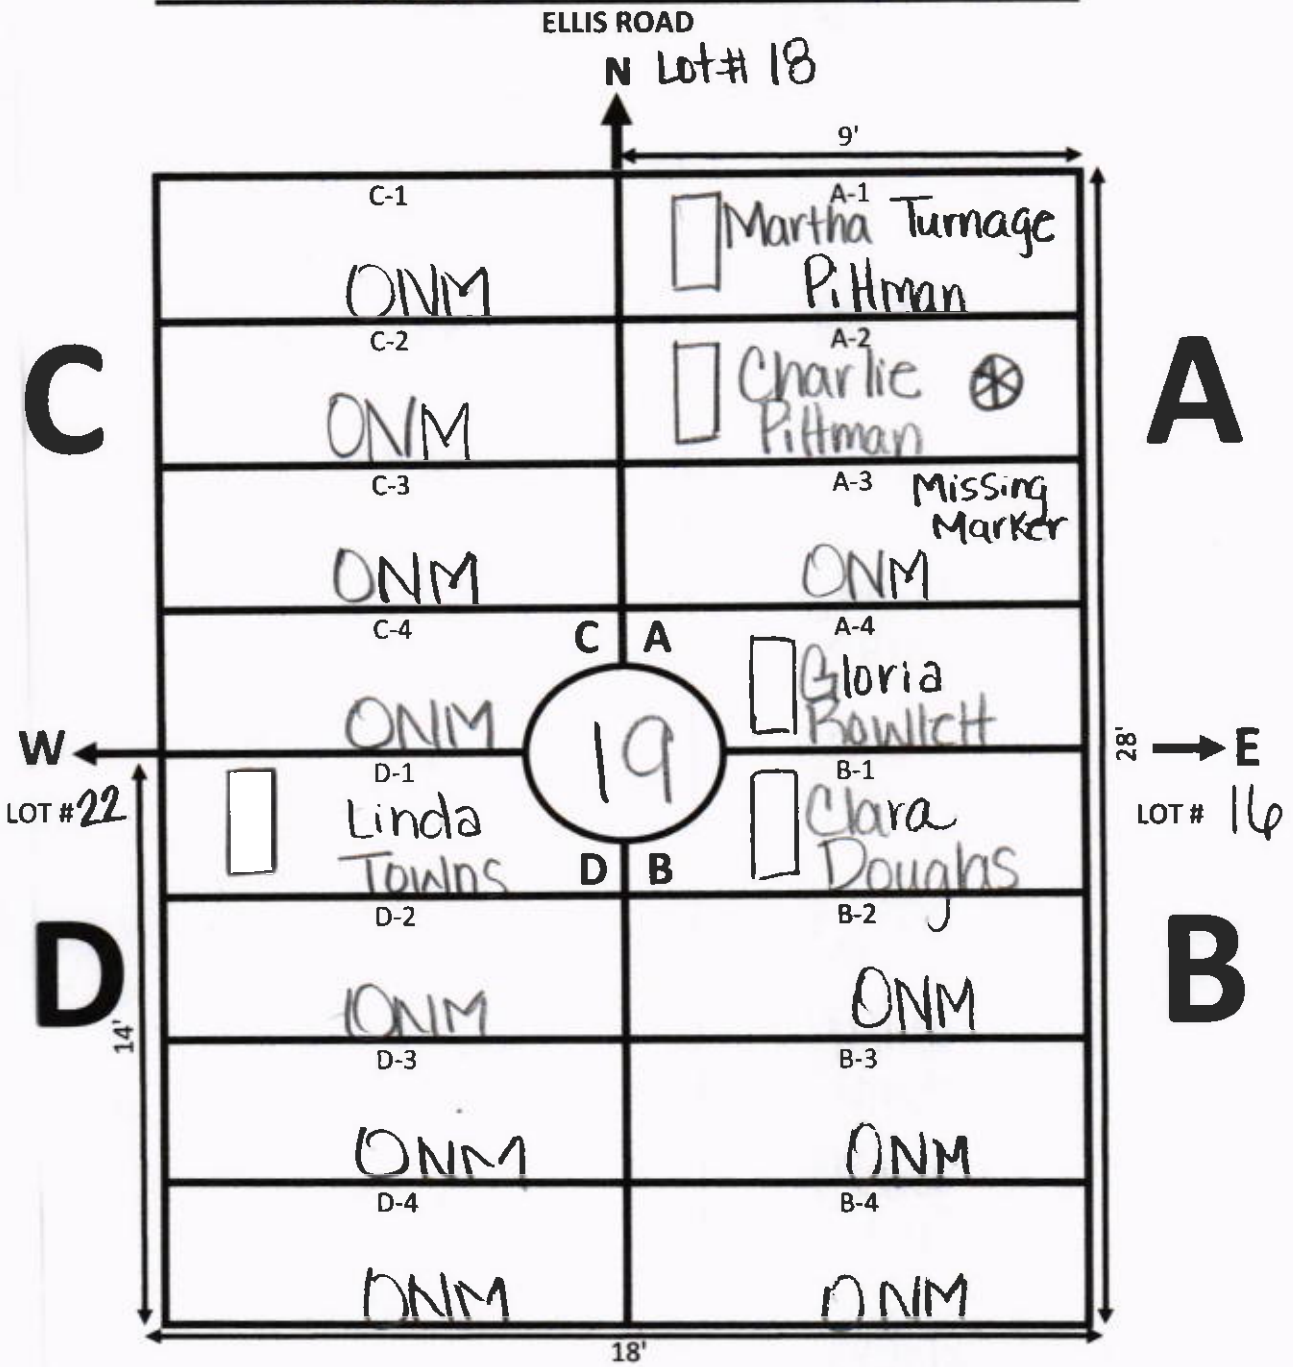

NOTES:

18'
↓
S

Lot # 19

W
LOT # 21

28' → E
LOT # 15

GALILEE MEMORIAL GARDENS

GARDEN: Peace LOT: 19

NOTES: