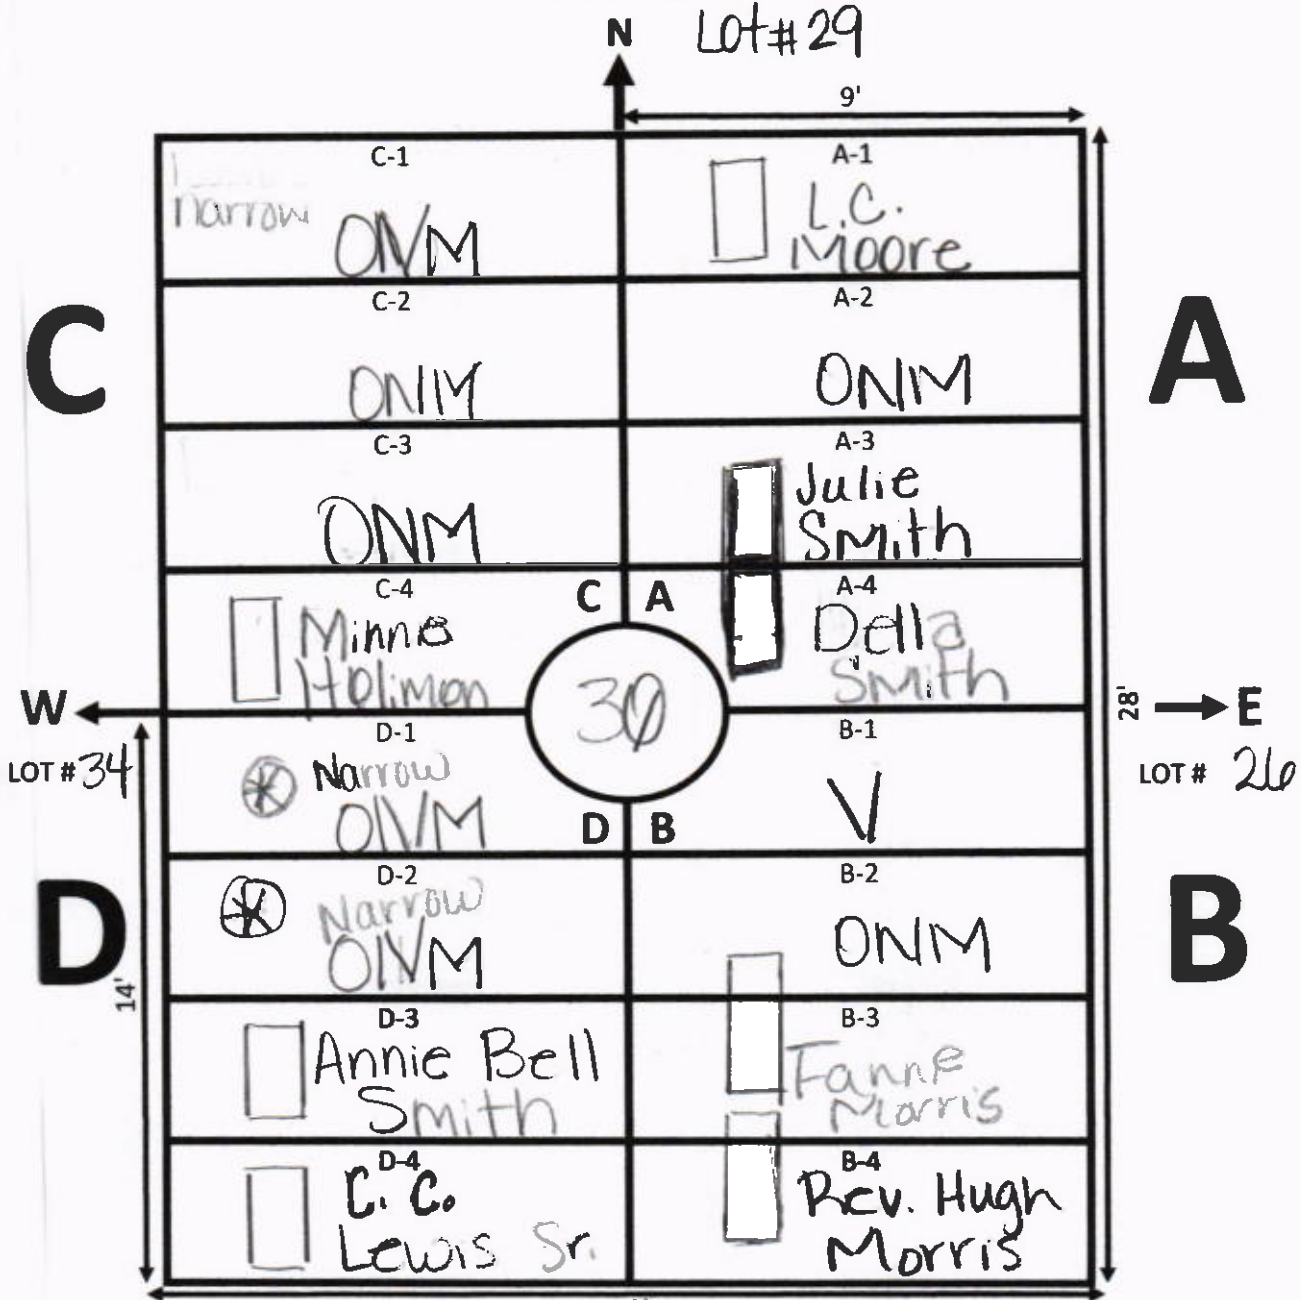

GALILEE MEMORIAL GARDENS

GARDEN: Peace   LOT: 30

ELLIS ROAD

NOTES:

↓ 18'
↓ 3'
Lot # 31

⊗ Maybe Narrow