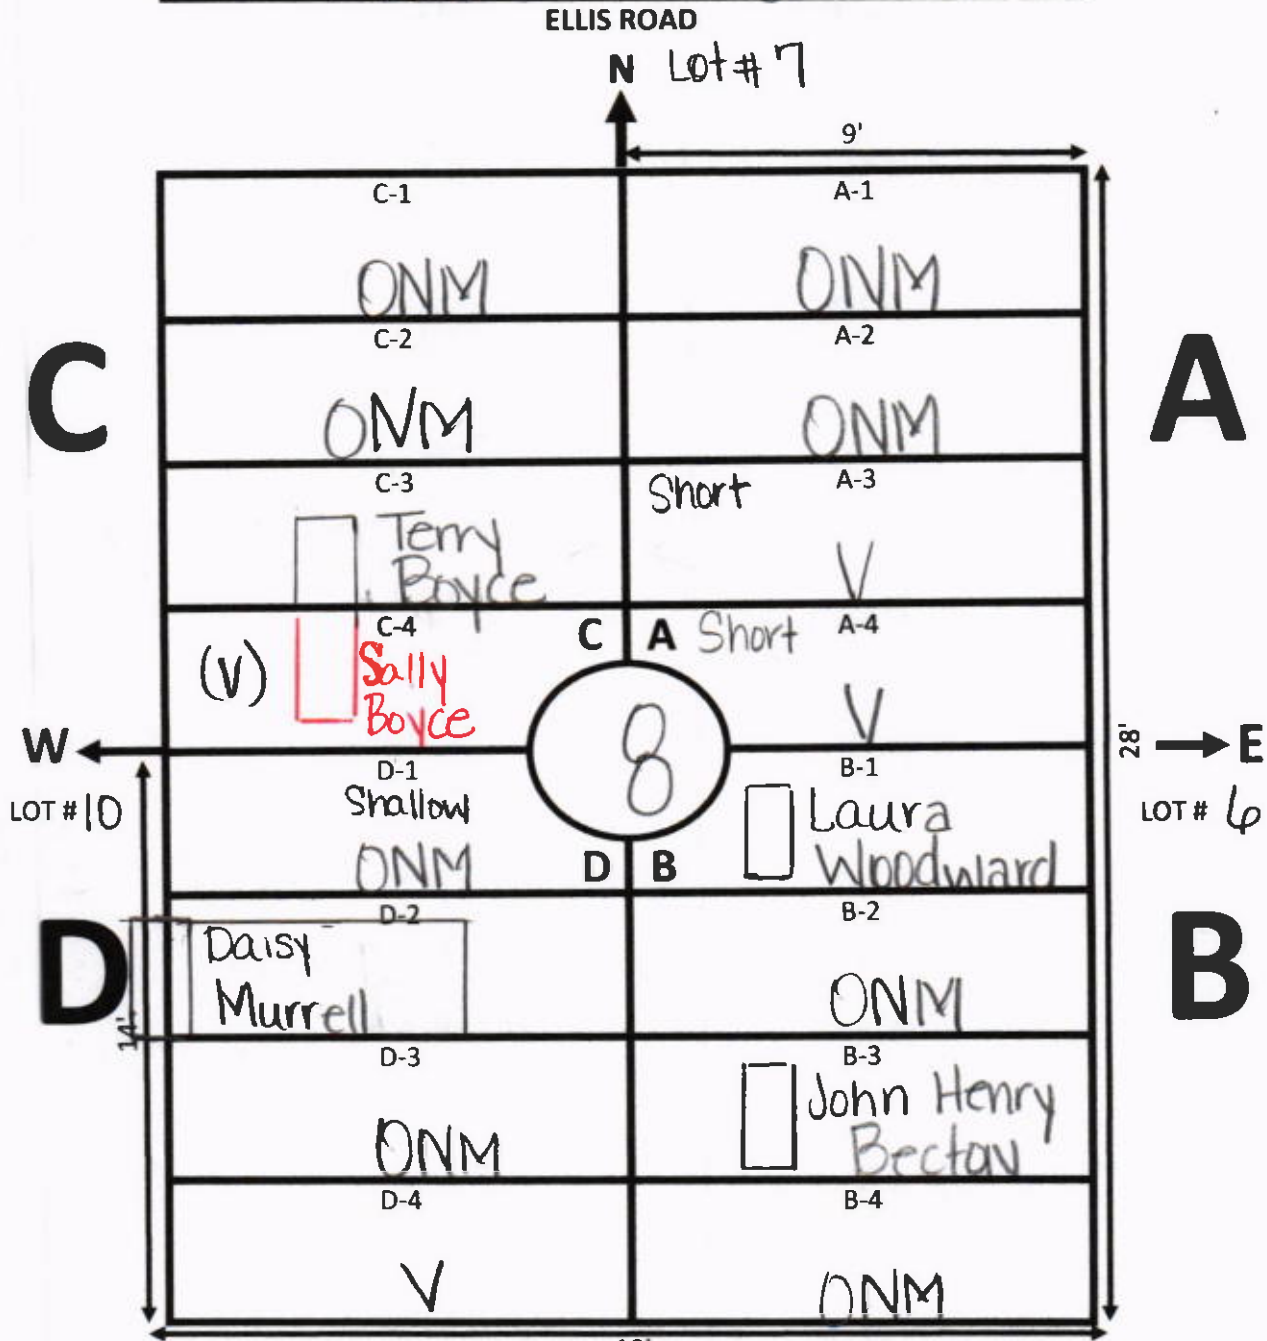

GALILEE MEMORIAL GARDENS

GARDEN: Peace   LOT: 8

NOTES:

↓
Lot # 8-1

Lot is 16 feet
C-3 & C4 marker is approx. 2ft
into spaces. Lot # 6 markers are
approx. 2ft in Lot 8.