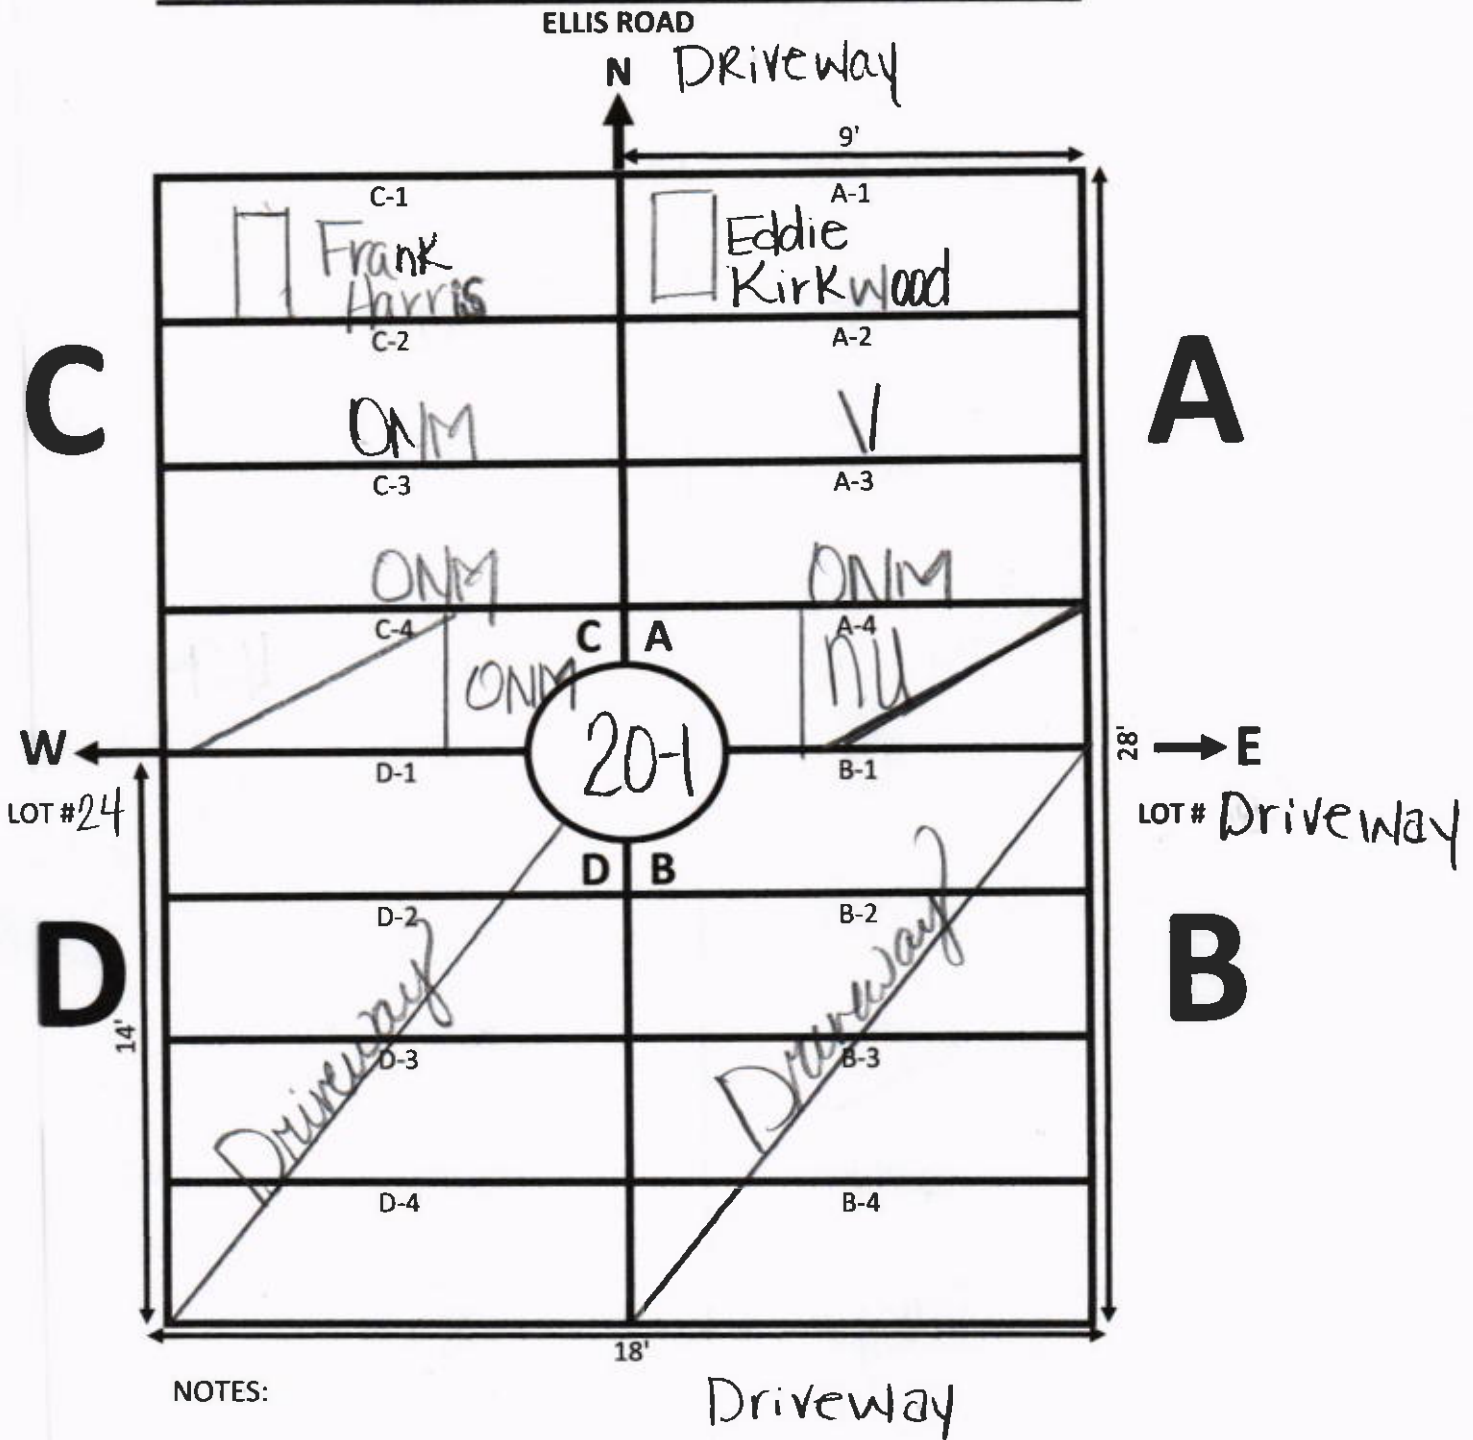

GALILEE MEMORIAL GARDENS

GARDEN: Peace LOT: 20-1