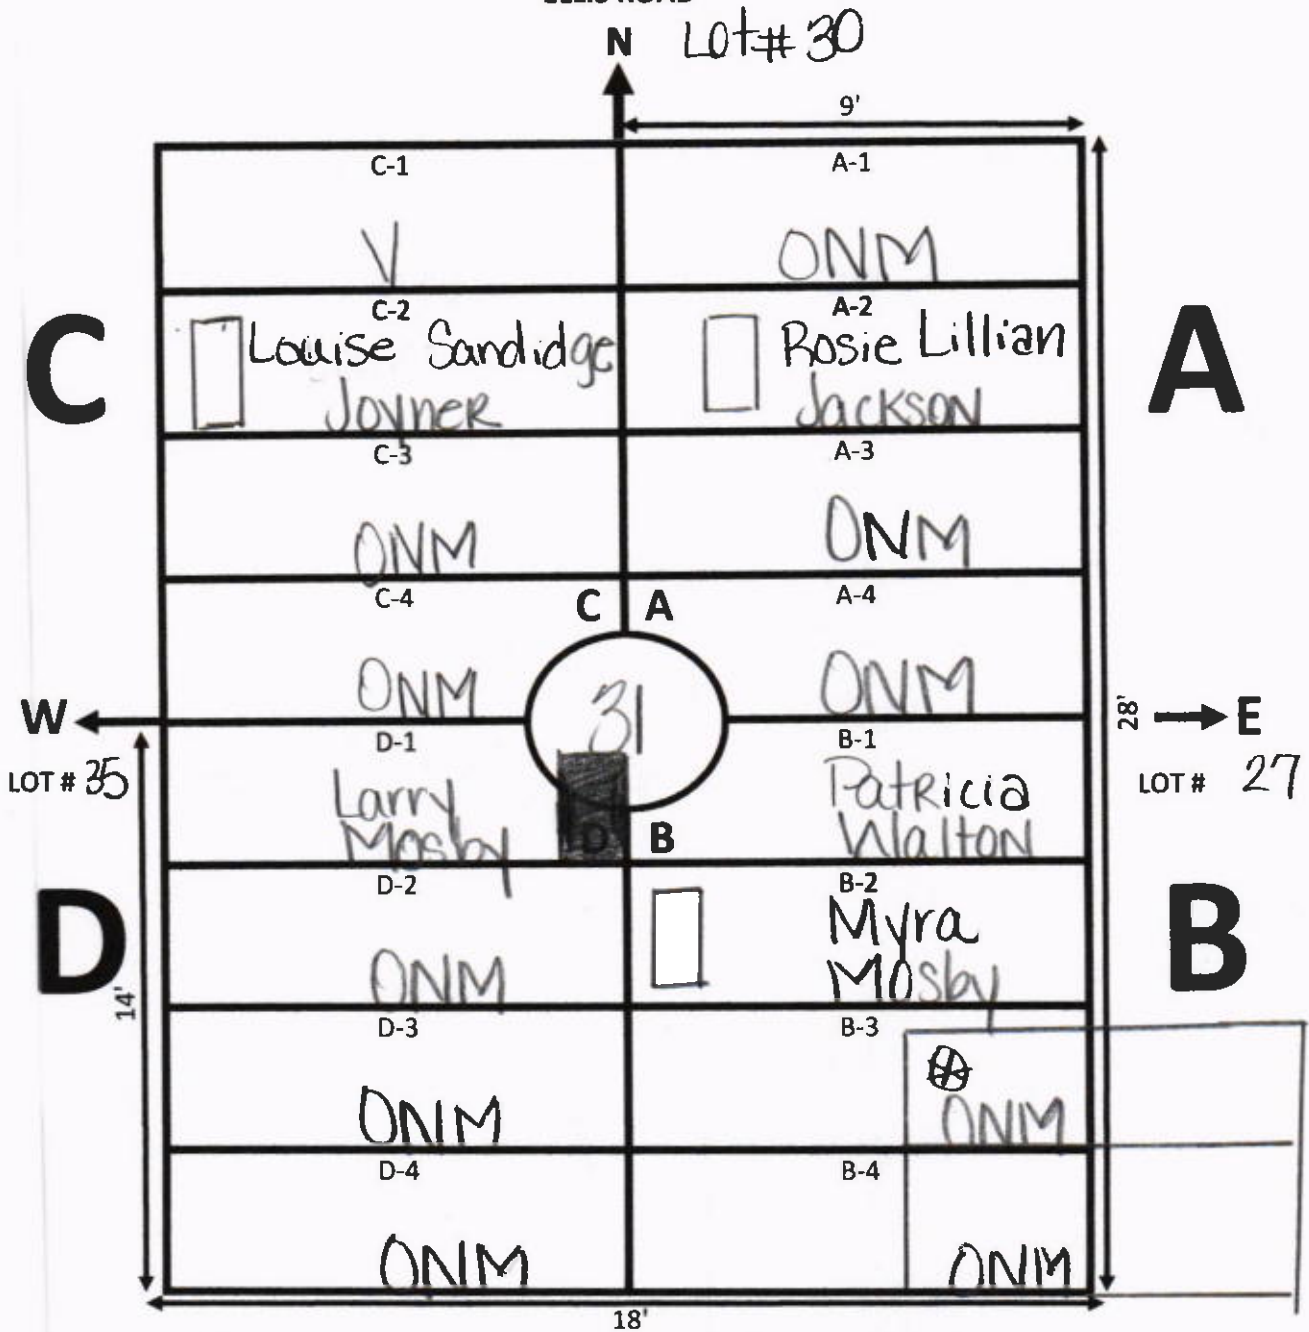

NOTES:

↓ 18'
↓ 3'
Lot # 31

⊗ Maybe Narrow

GALILEE MEMORIAL GARDENS

GARDEN: Peace LOT: 31

ELLIS ROAD

NOTES:

Lot # 32

⊕ Stack Area
B-3 & B-4

GALILEE MEMORIAL GARDENS

GARDEN: Peace LOT: 32

NOTES:

↓ Lot 32-1
S

(marker) A-2 marker needs reset.

GALILEE MEMORIAL GARDENS

GARDEN: Peace LOT: 32-1