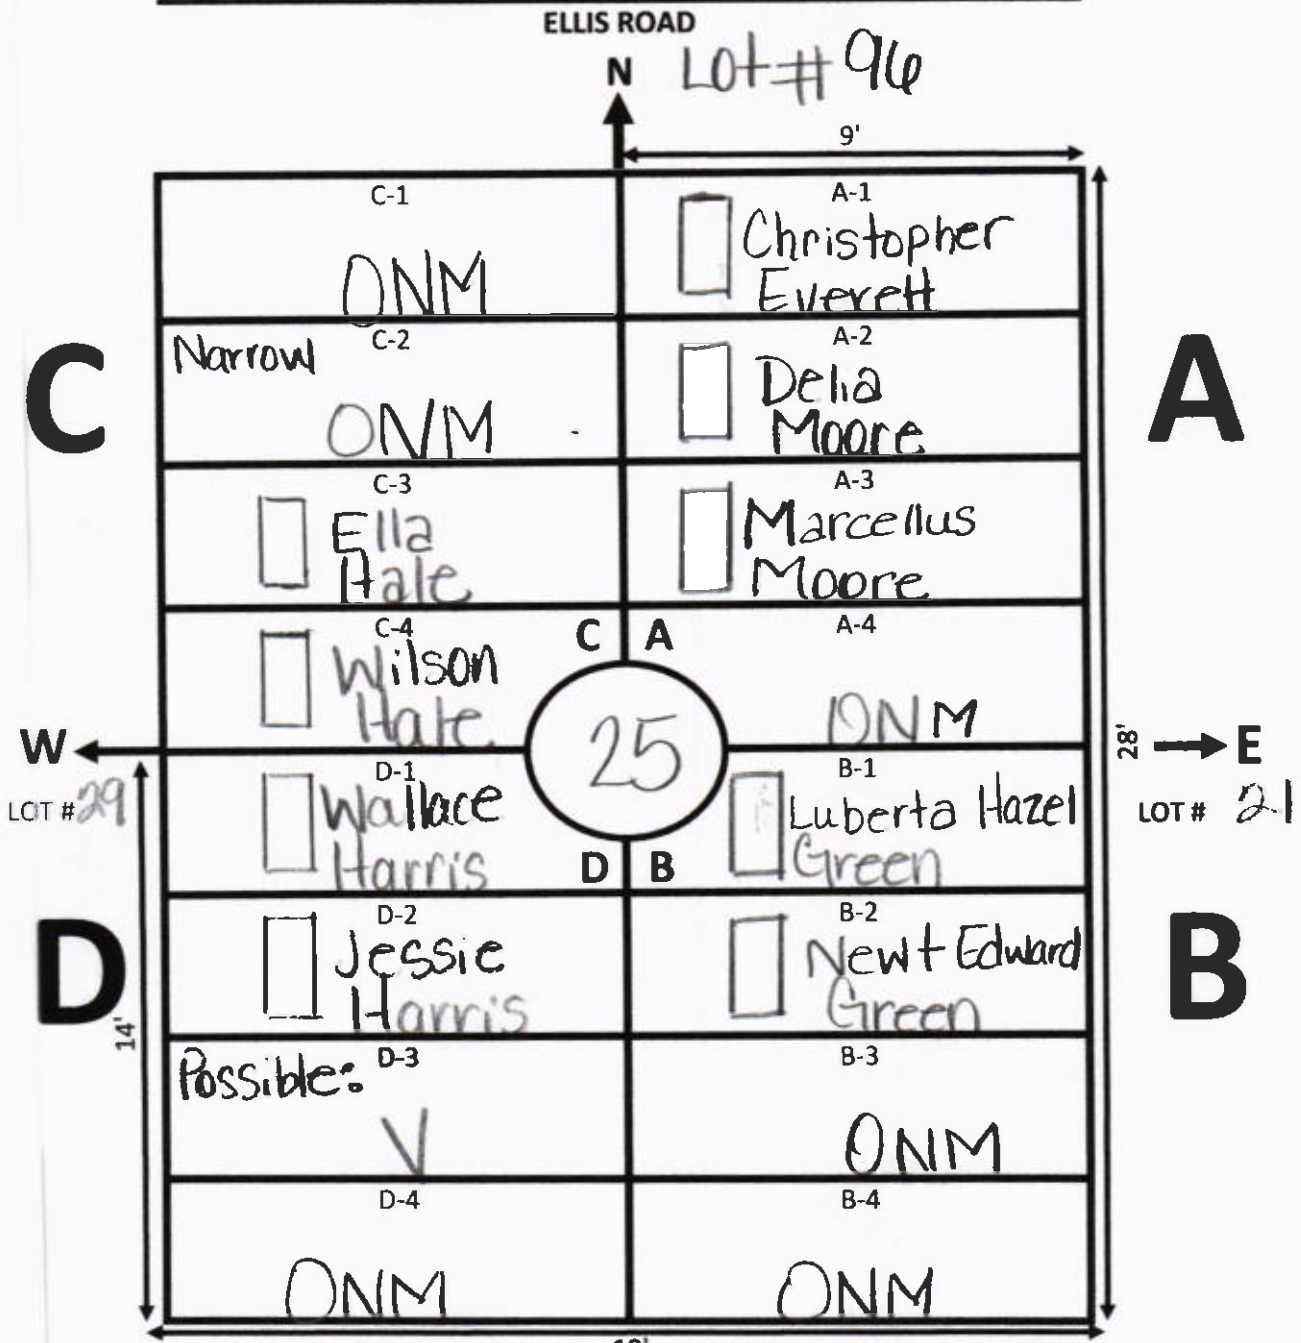

GALILEE MEMORIAL GARDENS

GARDEN: Peace LOT: 25

NOTES:

↓ Lot # 26
S