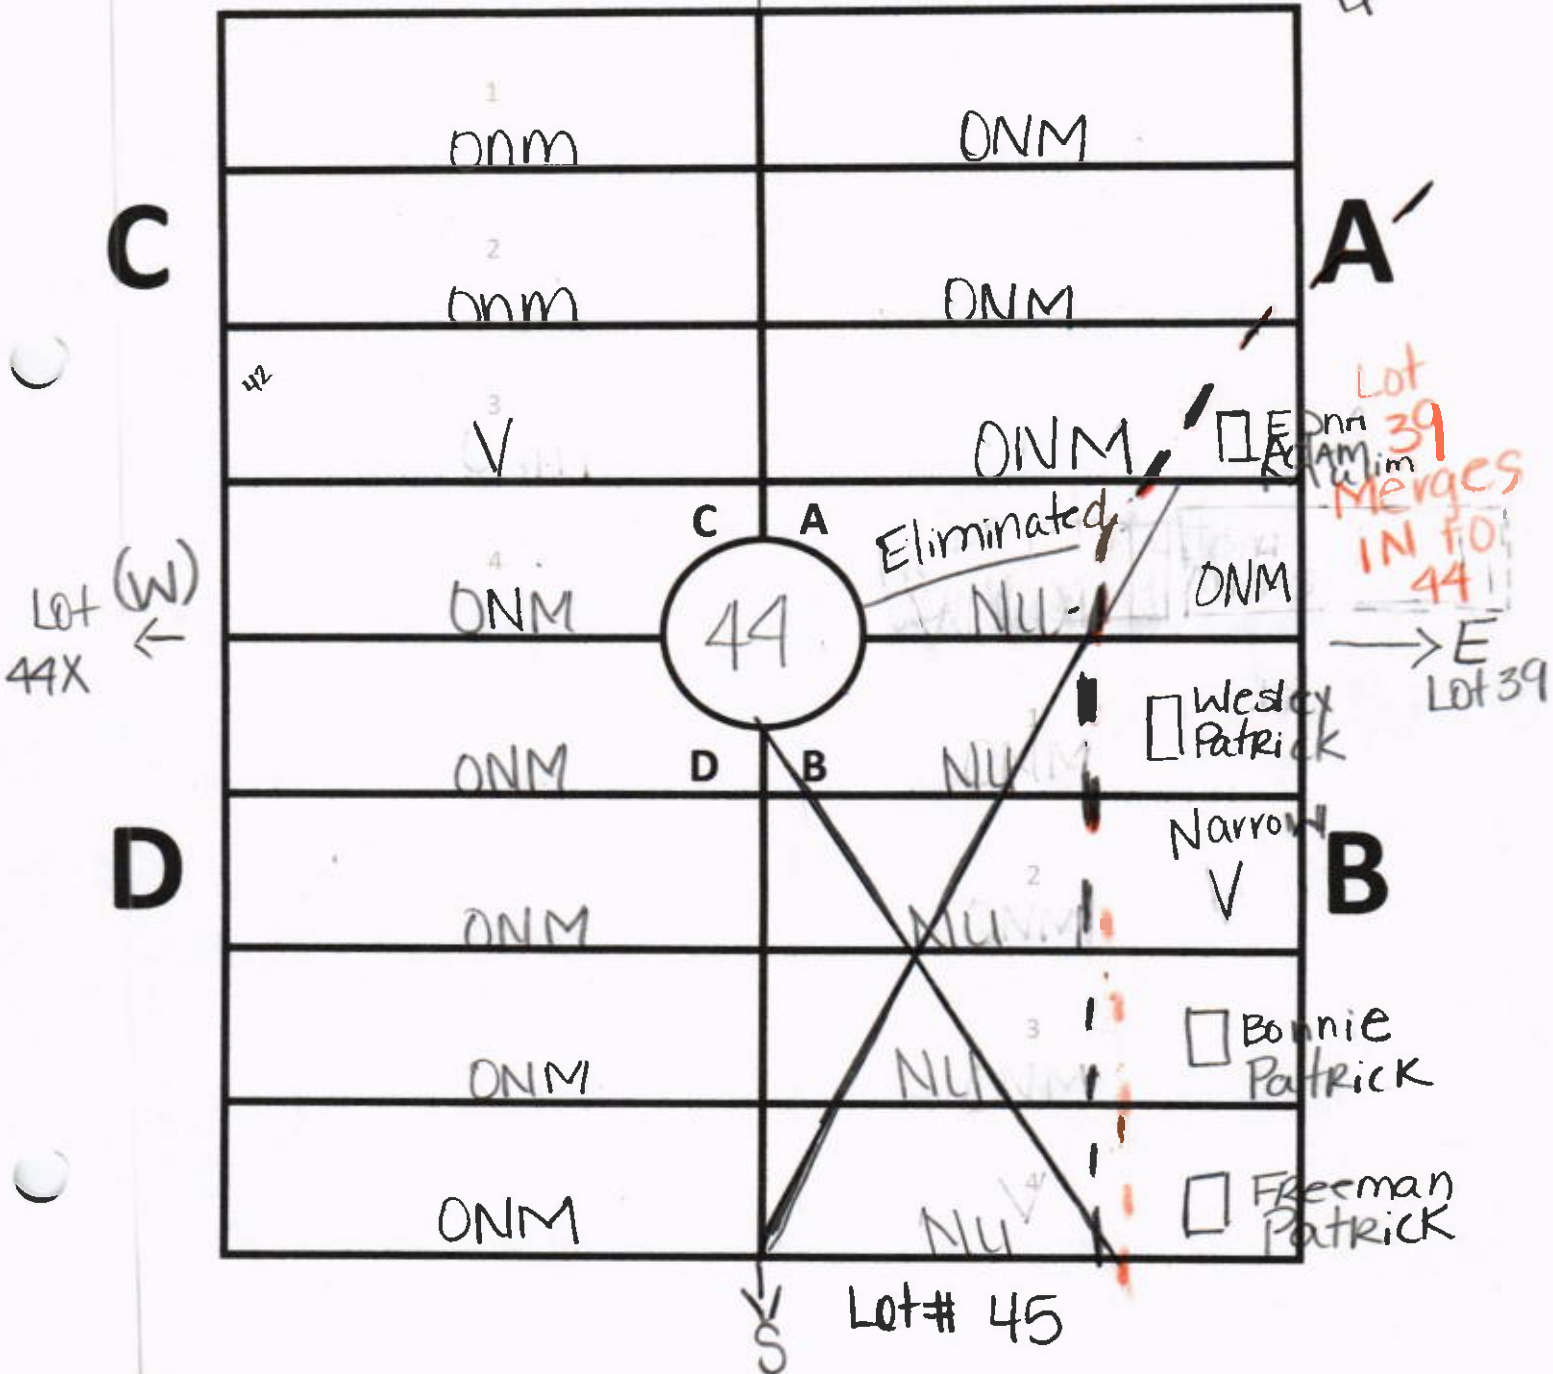

GALILEE MEMORIAL GARDENS

GARDEN: Peace LOT: 44

Ellis Rd.

Lot #43

Lot 39-D eliminates 44B