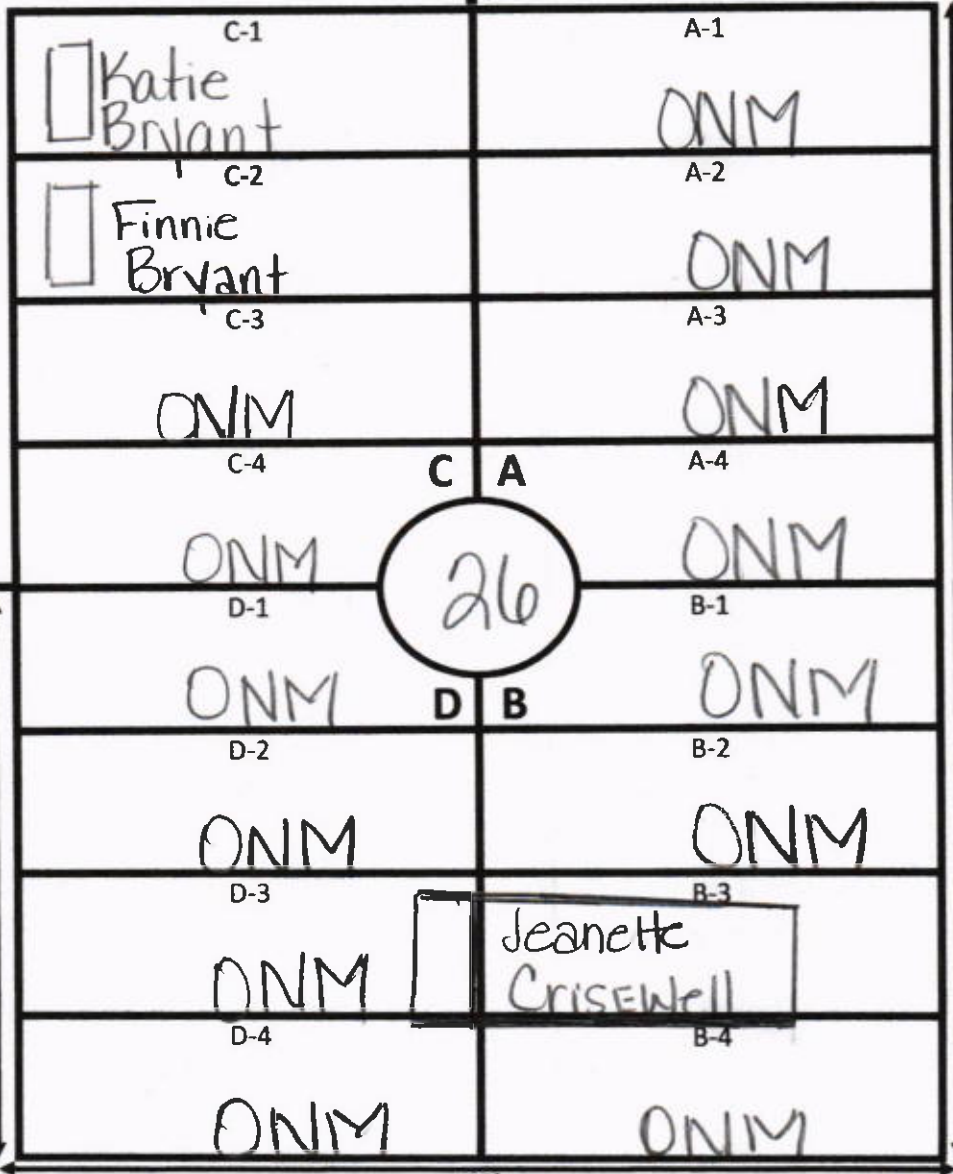

GALILEE MEMORIAL GARDENS

GARDEN: Peace LOT: 26

ELLIS ROAD

N Lot # 25

9'

C

A

W
LOT # 30

28' → E
LOT # 22

D
14'

B

18'
↓
S

NOTES:

Lot # 27