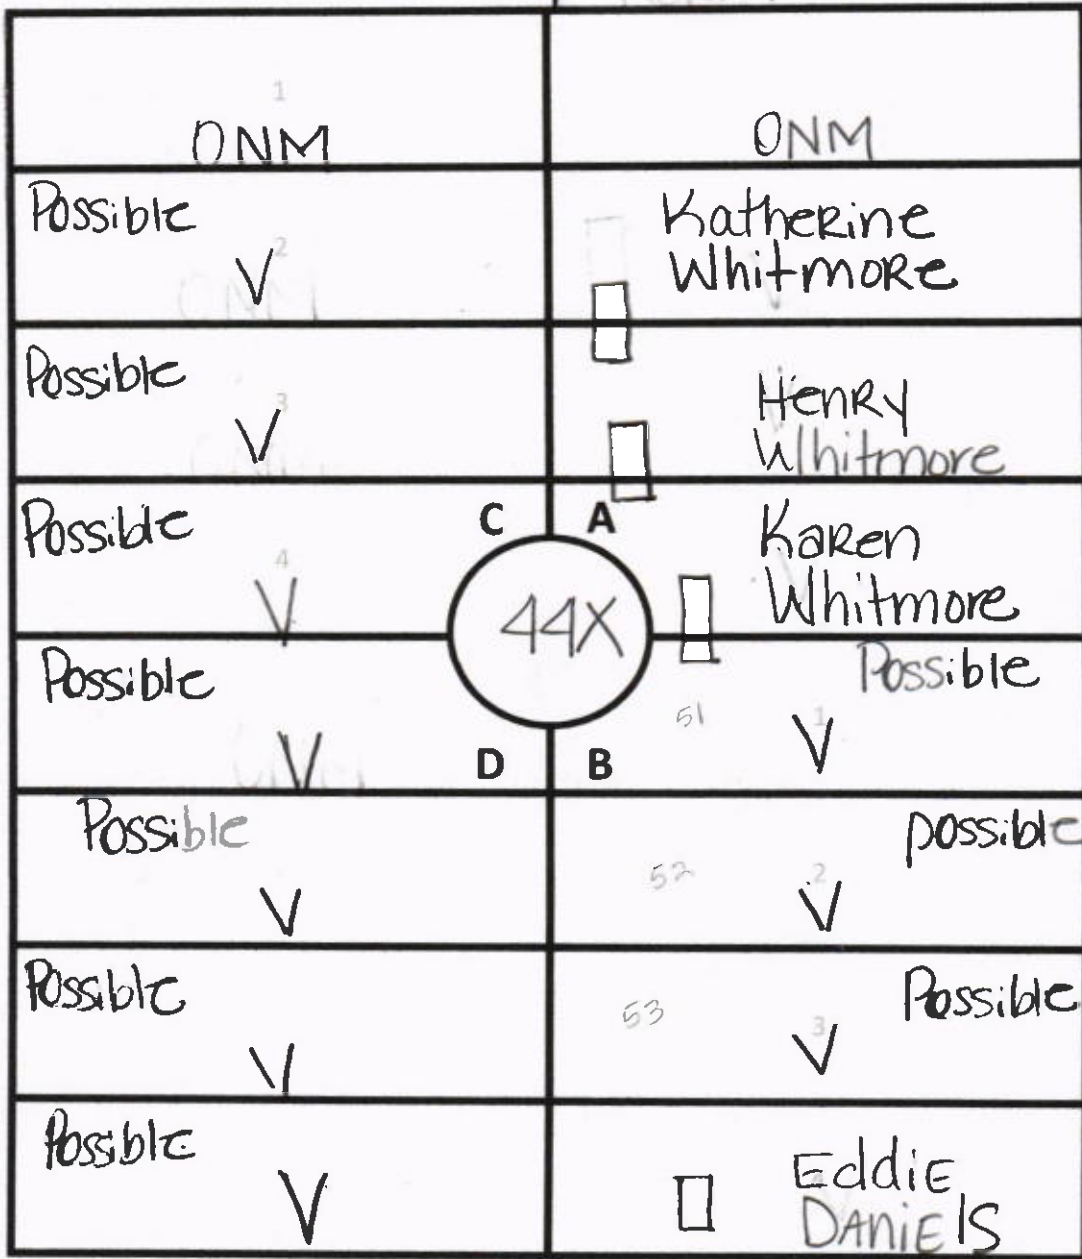

GALILEE MEMORIAL GARDENS

GARDEN: Peace LOT: 41X

Ellis Road
↑ N
Lot # 43X

W ←
DRIVEWAY

→ East
Lot 44

↓ S
Lot 45X