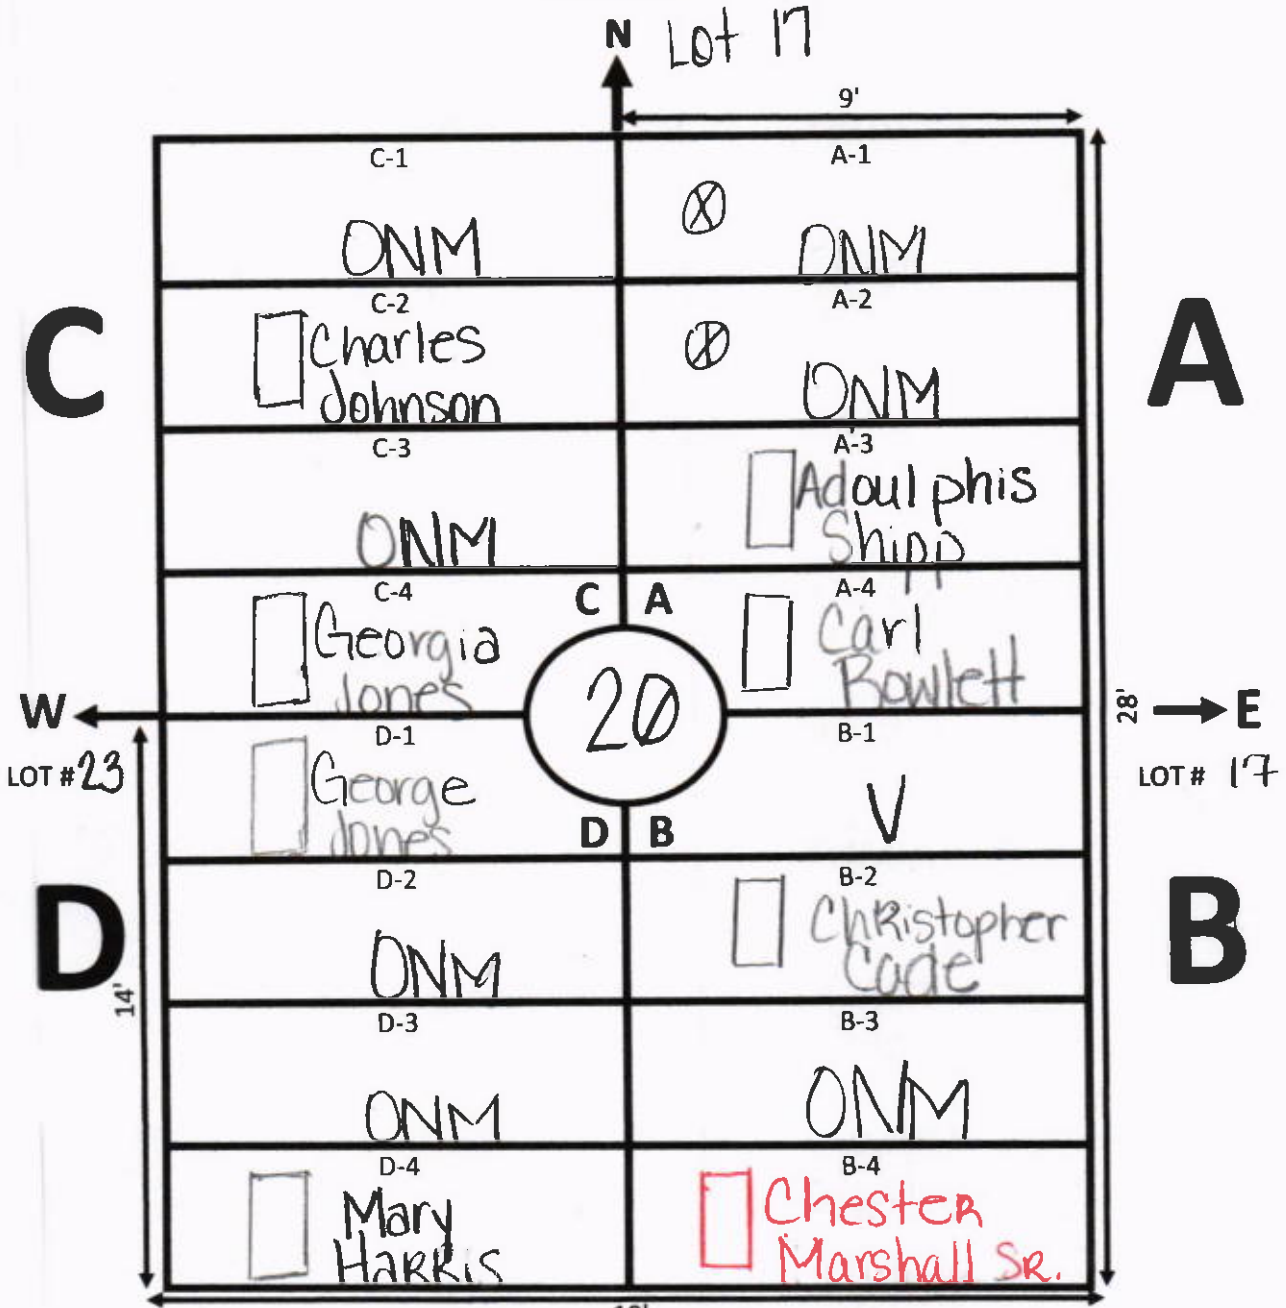

GALILEE MEMORIAL GARDENS

GARDEN: Peace   LOT: 20

ELLIS ROAD

NOTES:

A-1 & A-2 Missing marker
B-4 Marker Only

Lot 20-1