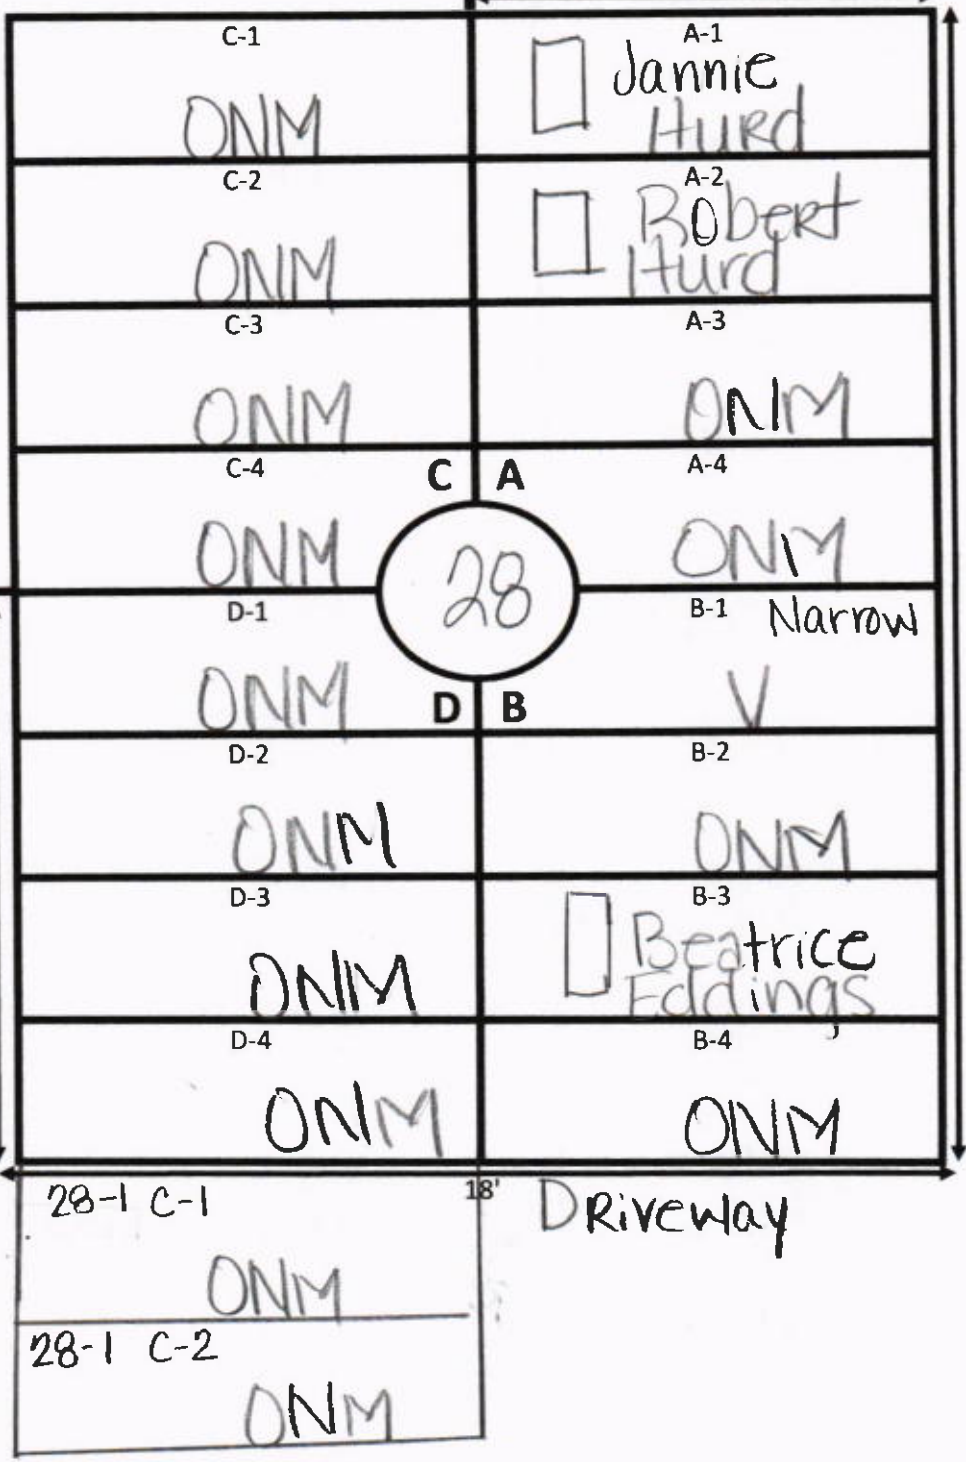

LOT # 32

E

LOT # 24

D

14'

B

GALILEE MEMORIAL GARDENS

GARDEN: Peace LOT: 29