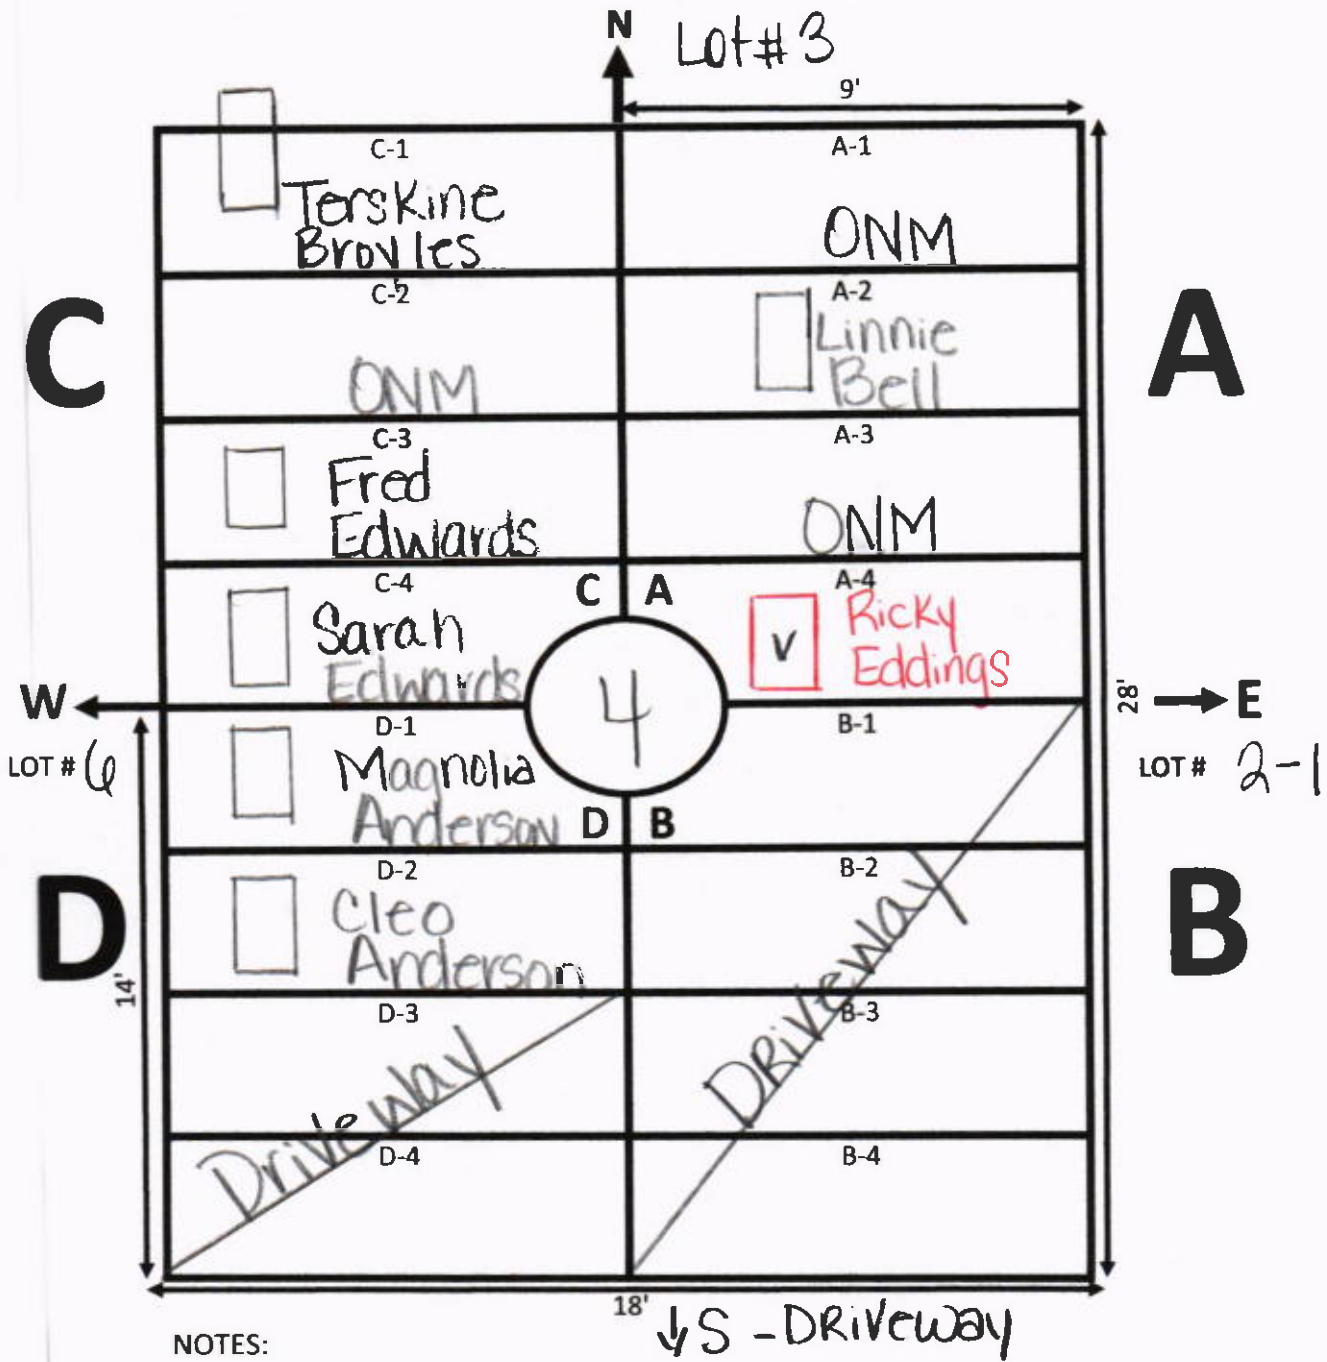

C-1 Marker only

D-2 No Date of death - Vacant Narrow & Short

B-2 encroaches 1.5 past marker.

GALILEE MEMORIAL GARDENS

GARDEN: Peace LOT: 4

 ELLIS ROAD

NOTES:

A-4 - Ricky Eddings marker only. Records show his interment in D-2