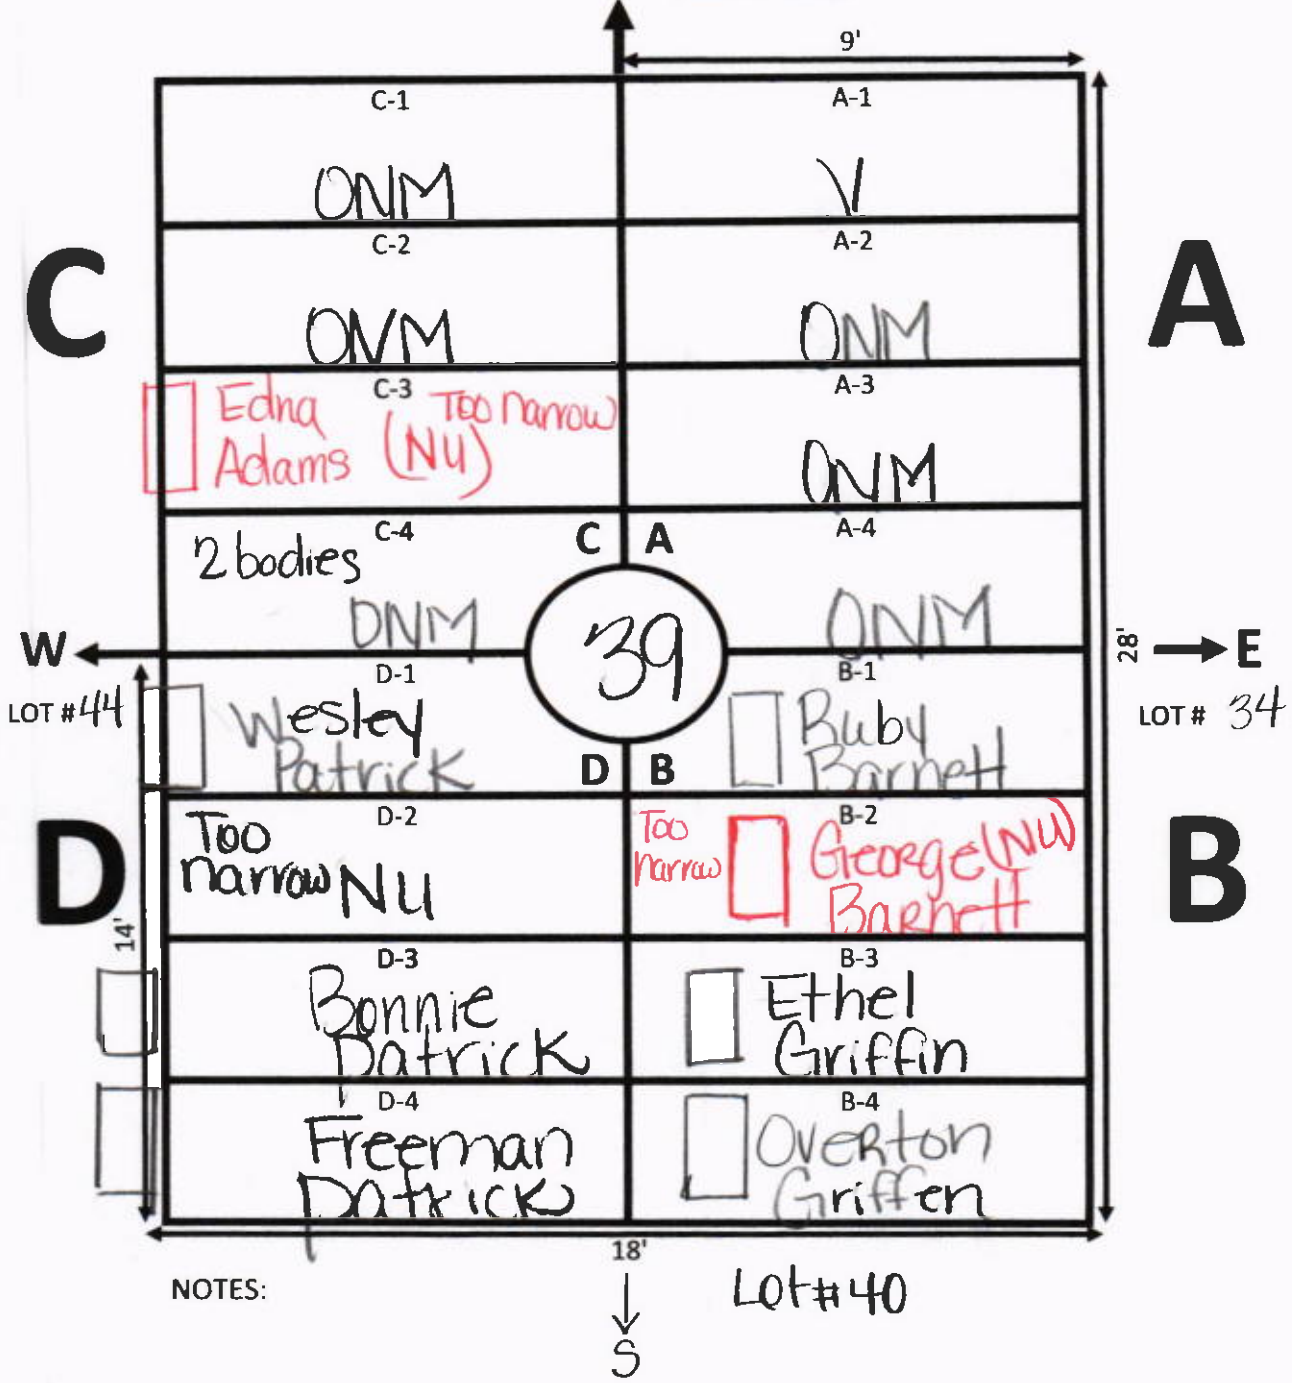

GALILEE MEMORIAL GARDENS

GARDEN: Peace   LOT: 39

ELLIS ROAD

N Lot # 38

NOTES:

Lot # 40