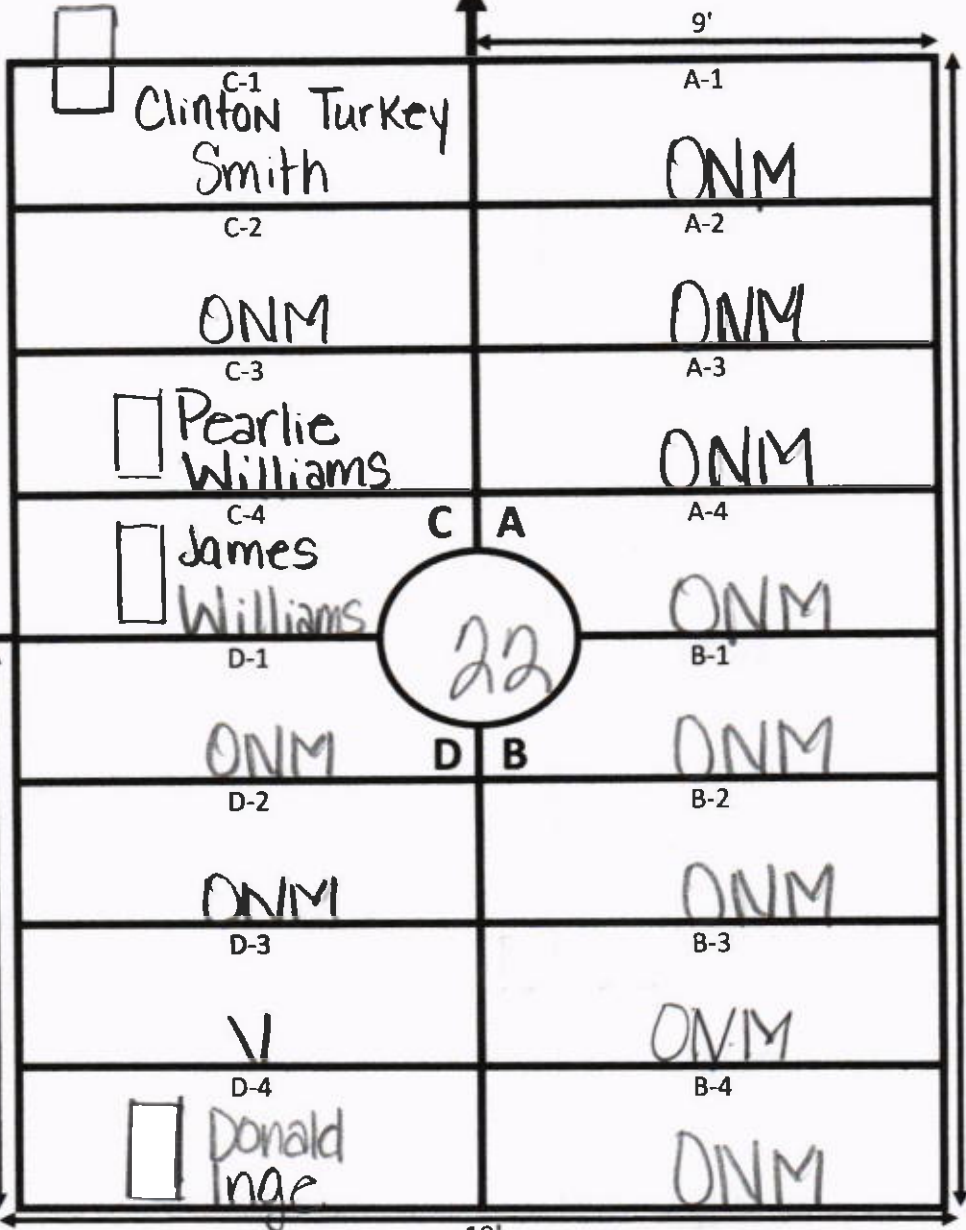

GALILEE MEMORIAL GARDENS

GARDEN: Peace   LOT: 22

ELLIS ROAD

N

Lot 21

9'

C

A

W ←
LOT # 20

→ E
LOT # 19

D

B

NOTES:

↓
S Lot 23