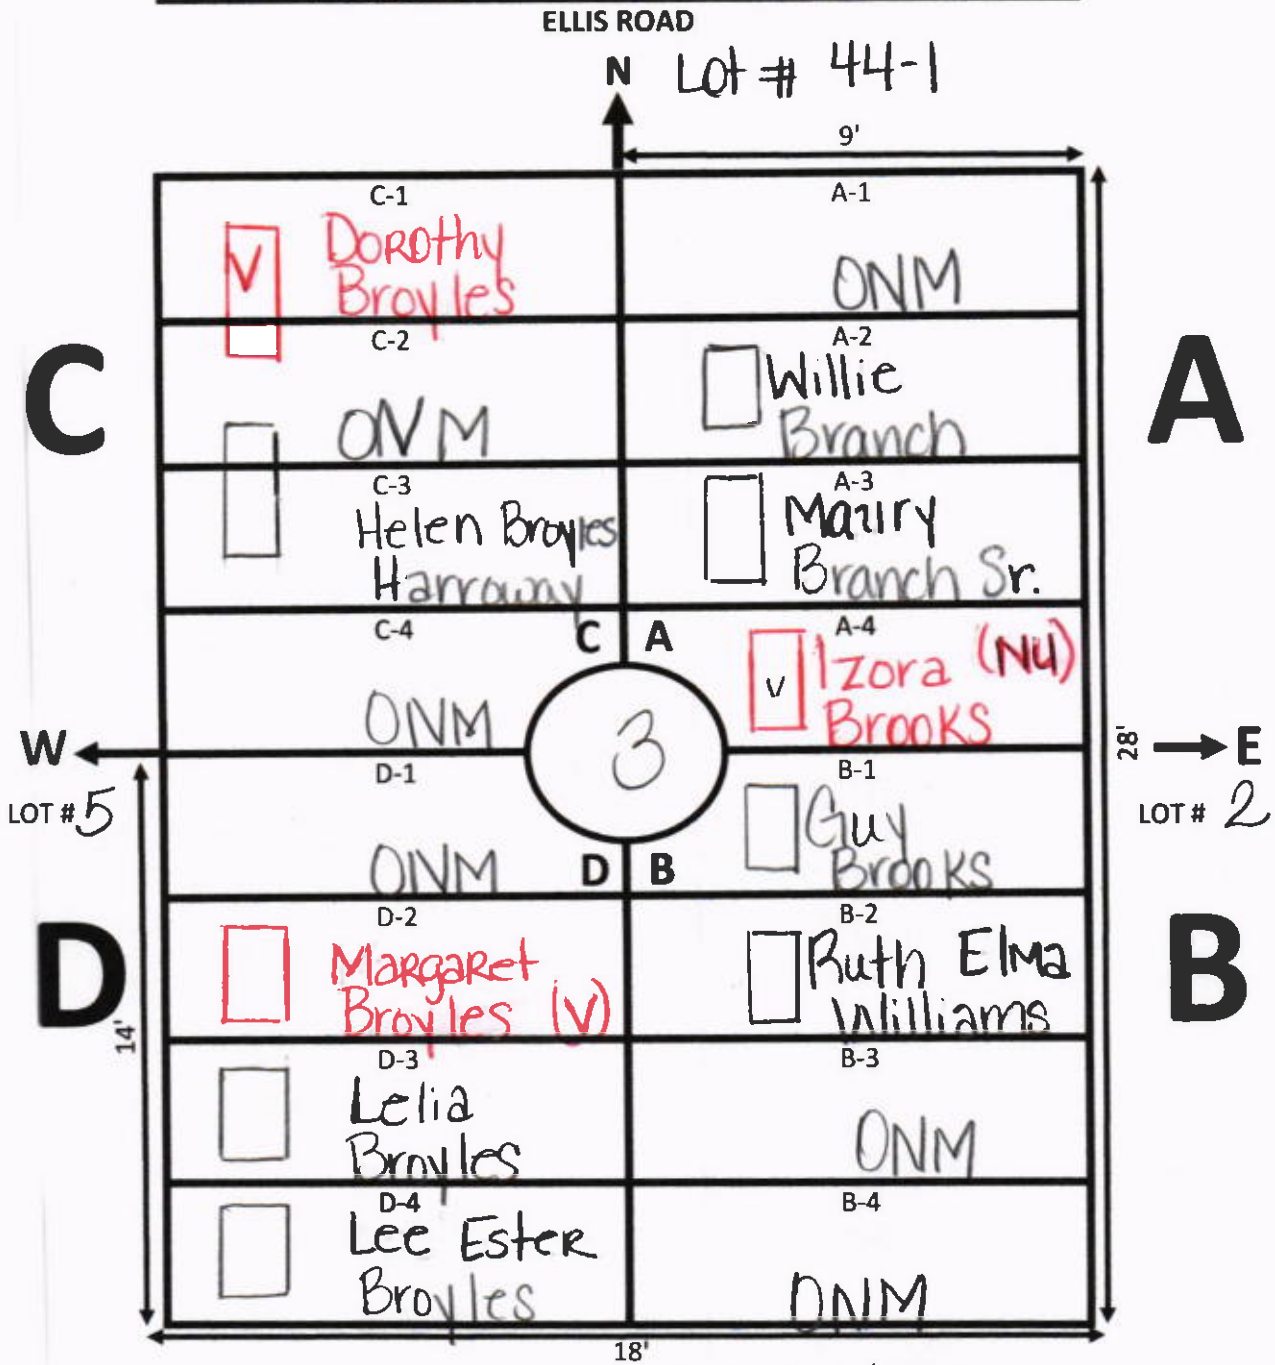

18'

NOTES:

GALILEE MEMORIAL GARDENS

GARDEN: Peace LOT: 3

NOTES:

↓ S Lot #4

A-2 No date of death

A-4 Marker only