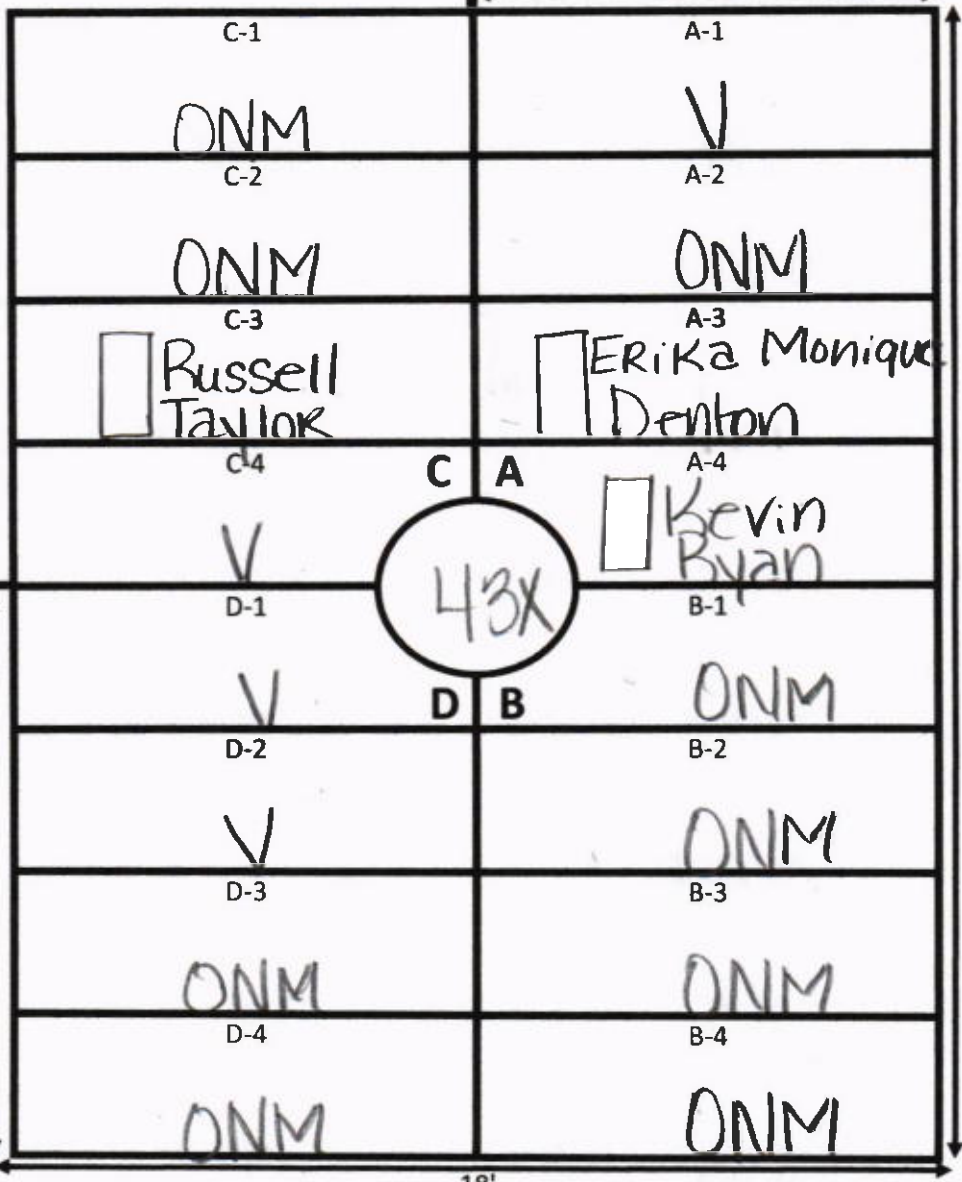

GALILEE MEMORIAL GARDENS

GARDEN: Peace   LOT: 43X

ELLIS ROAD

N
Lot# 134EL
9'

C

A

D

B

NOTES:

18'
↓
S   Lot# 44X

28' → E
LOT # 43

← W
Driveway