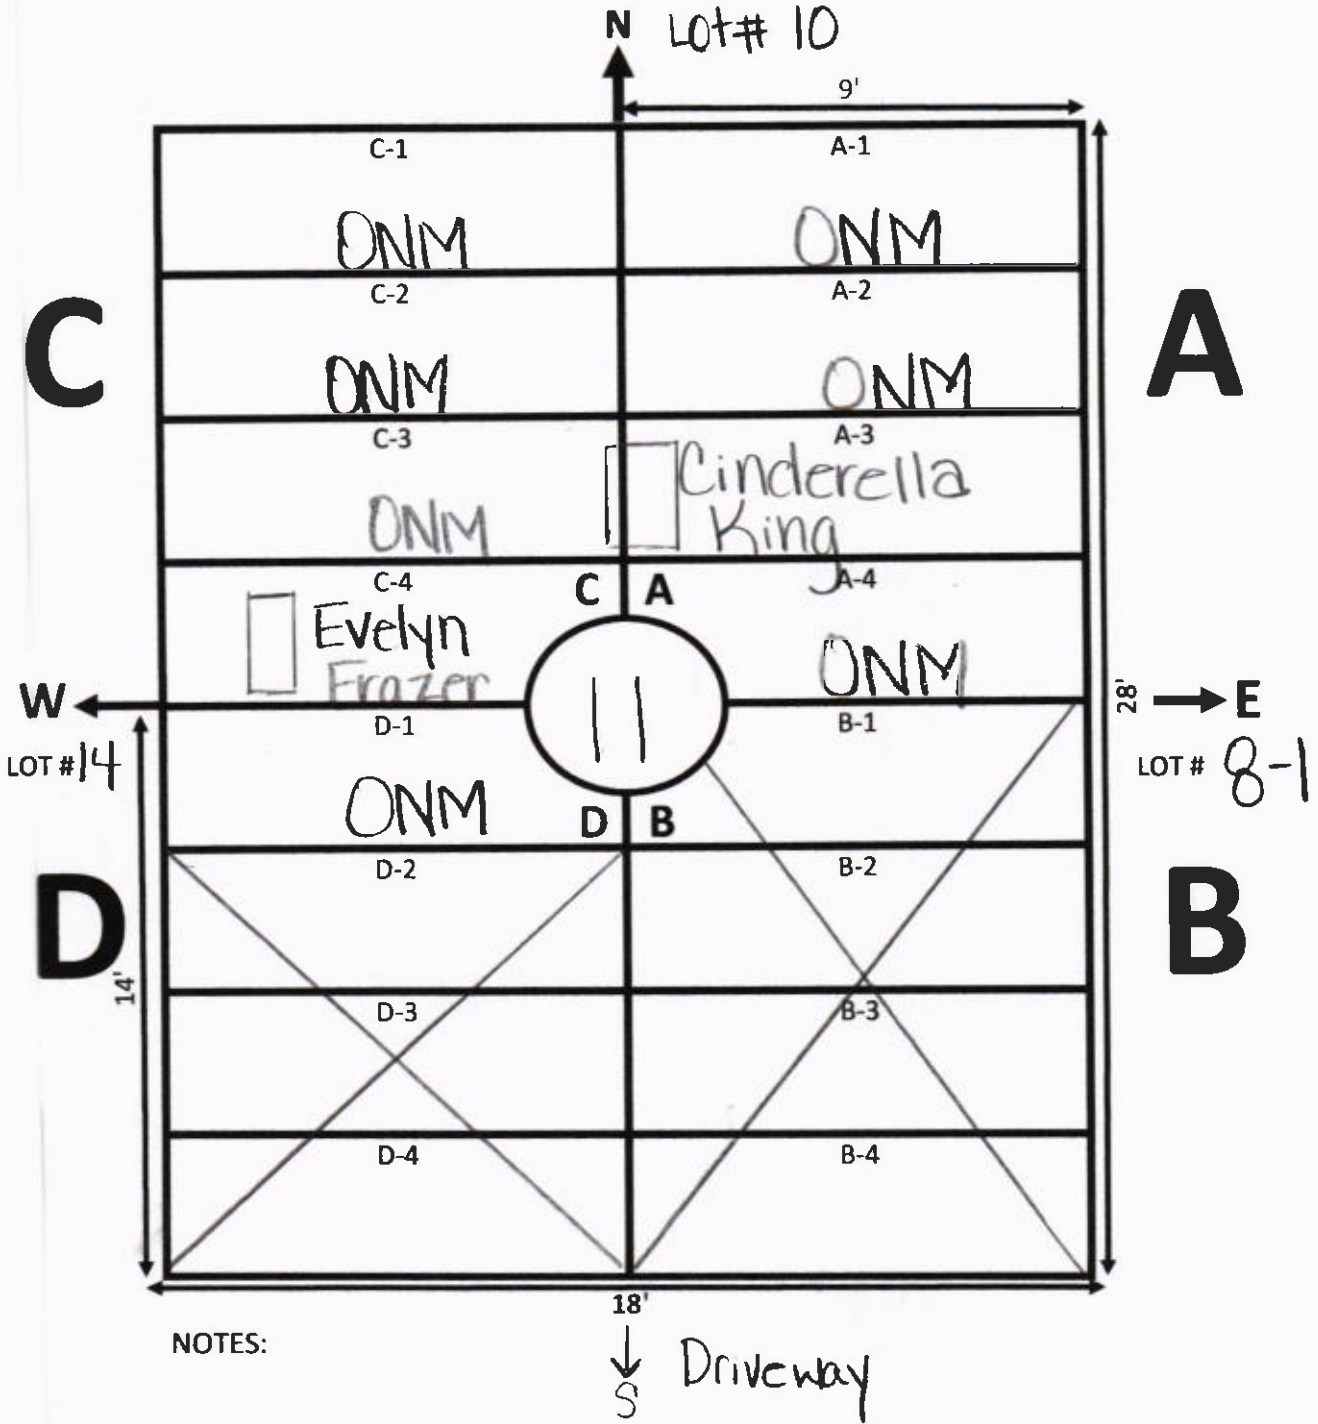

GARDEN: Peace LOT: 10

ELLIS ROAD

N Lot # 9

NOTES:

- ⊗ - temp Marker
- X - temp Marker no name

GALILEE MEMORIAL GARDENS

GARDEN: Peace LOT: 11

ELLIS ROAD