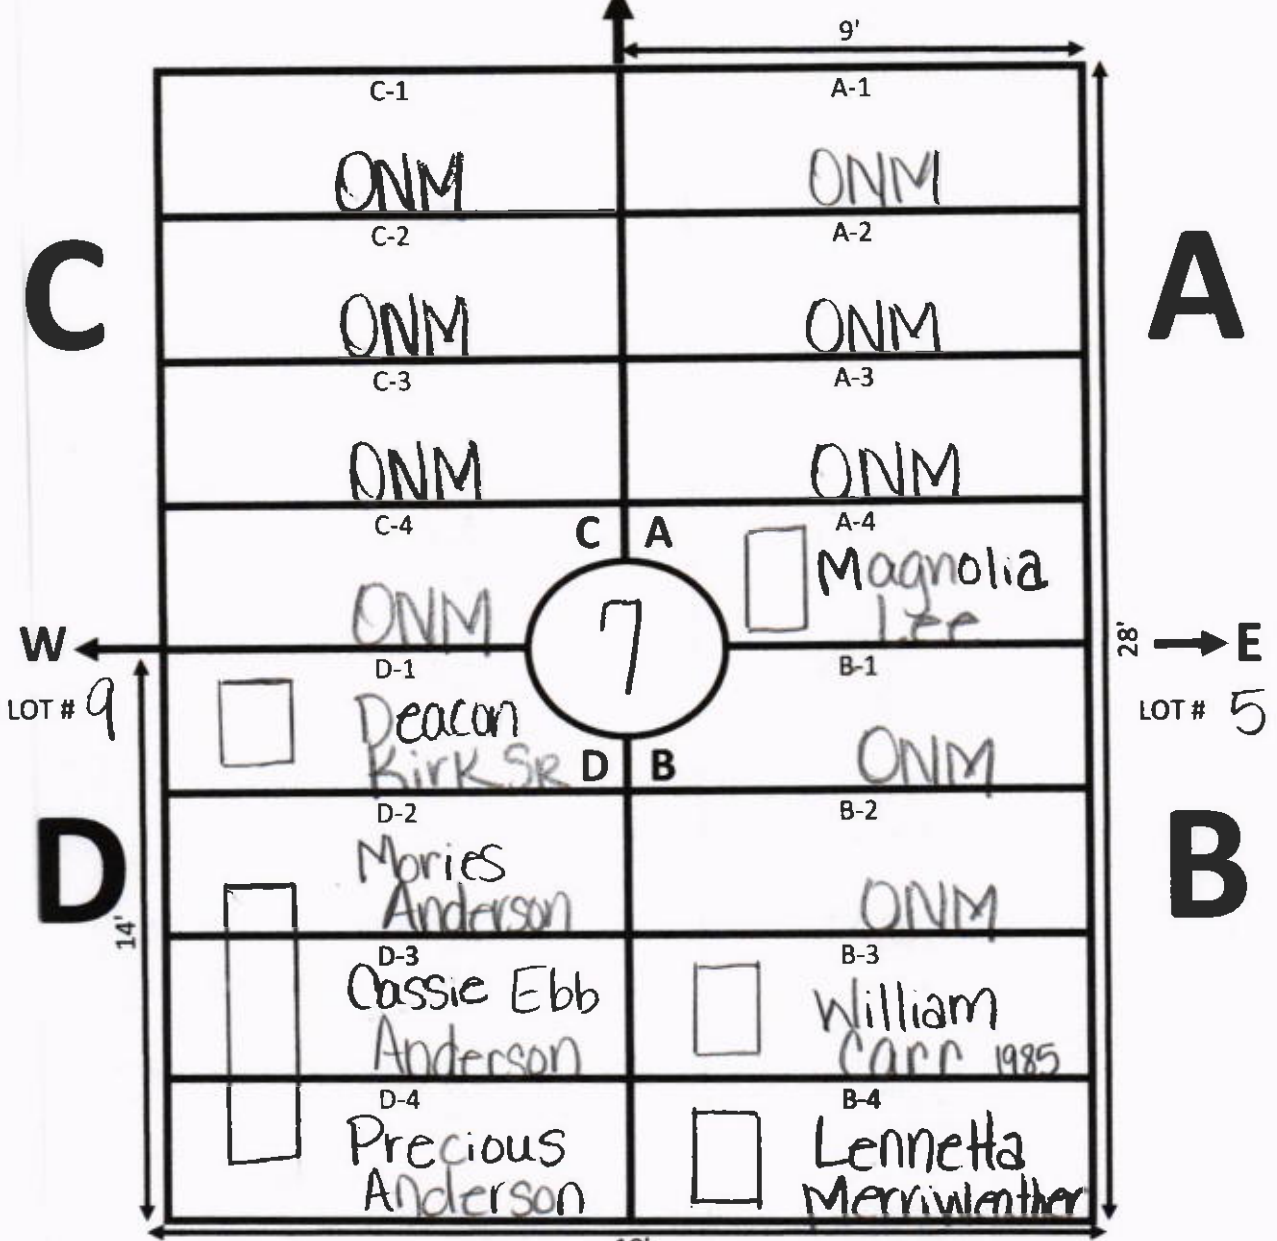

GALILEE MEMORIAL GARDENS

GARDEN: Peace   LOT: 7

ELLIS ROAD
N Lot# 56-3 EL

NOTES:

18'
↓
§ Lot# 8