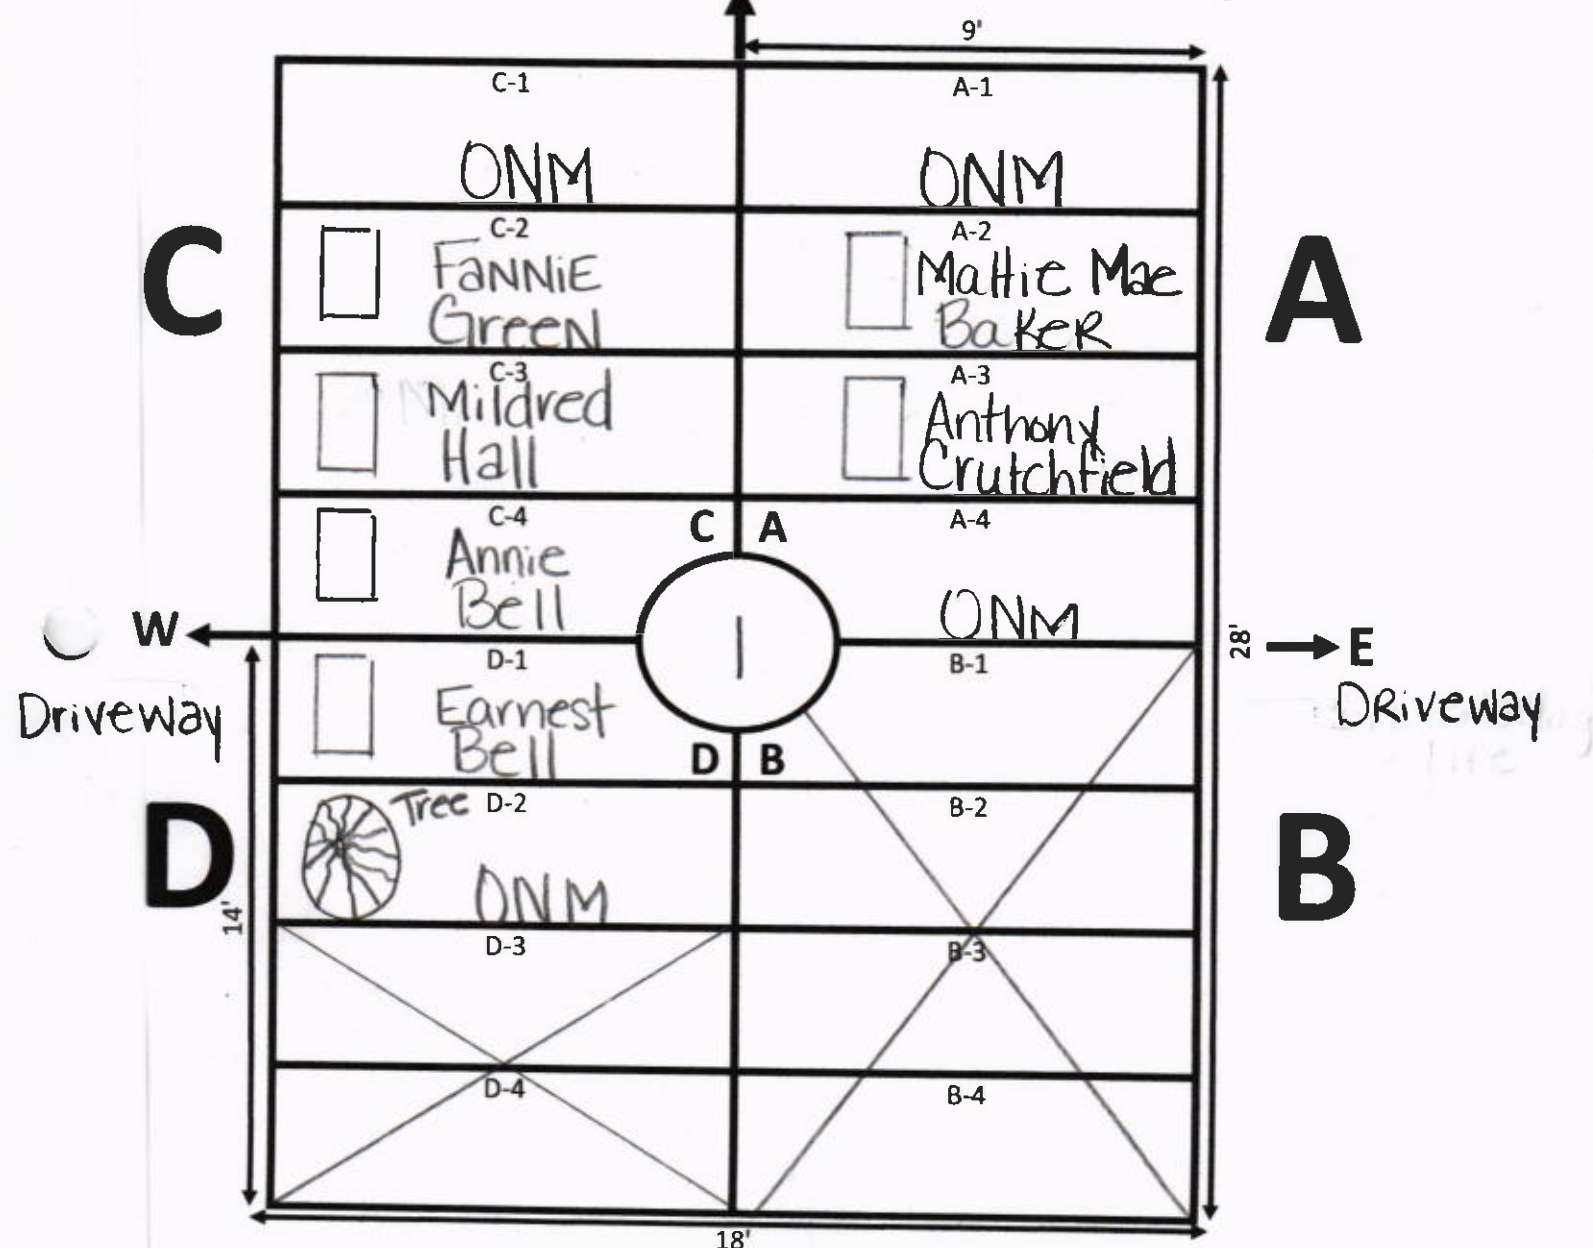

GALILEE MEMORIAL GARDENS

GARDEN: Peace LOT: 1

ELLIS ROAD

N Lot # 29 Everlasting Life

NOTES:

GALILEE MEMORIAL GARDENS

GARDEN: Peace LOT: 2

ELLIS ROAD