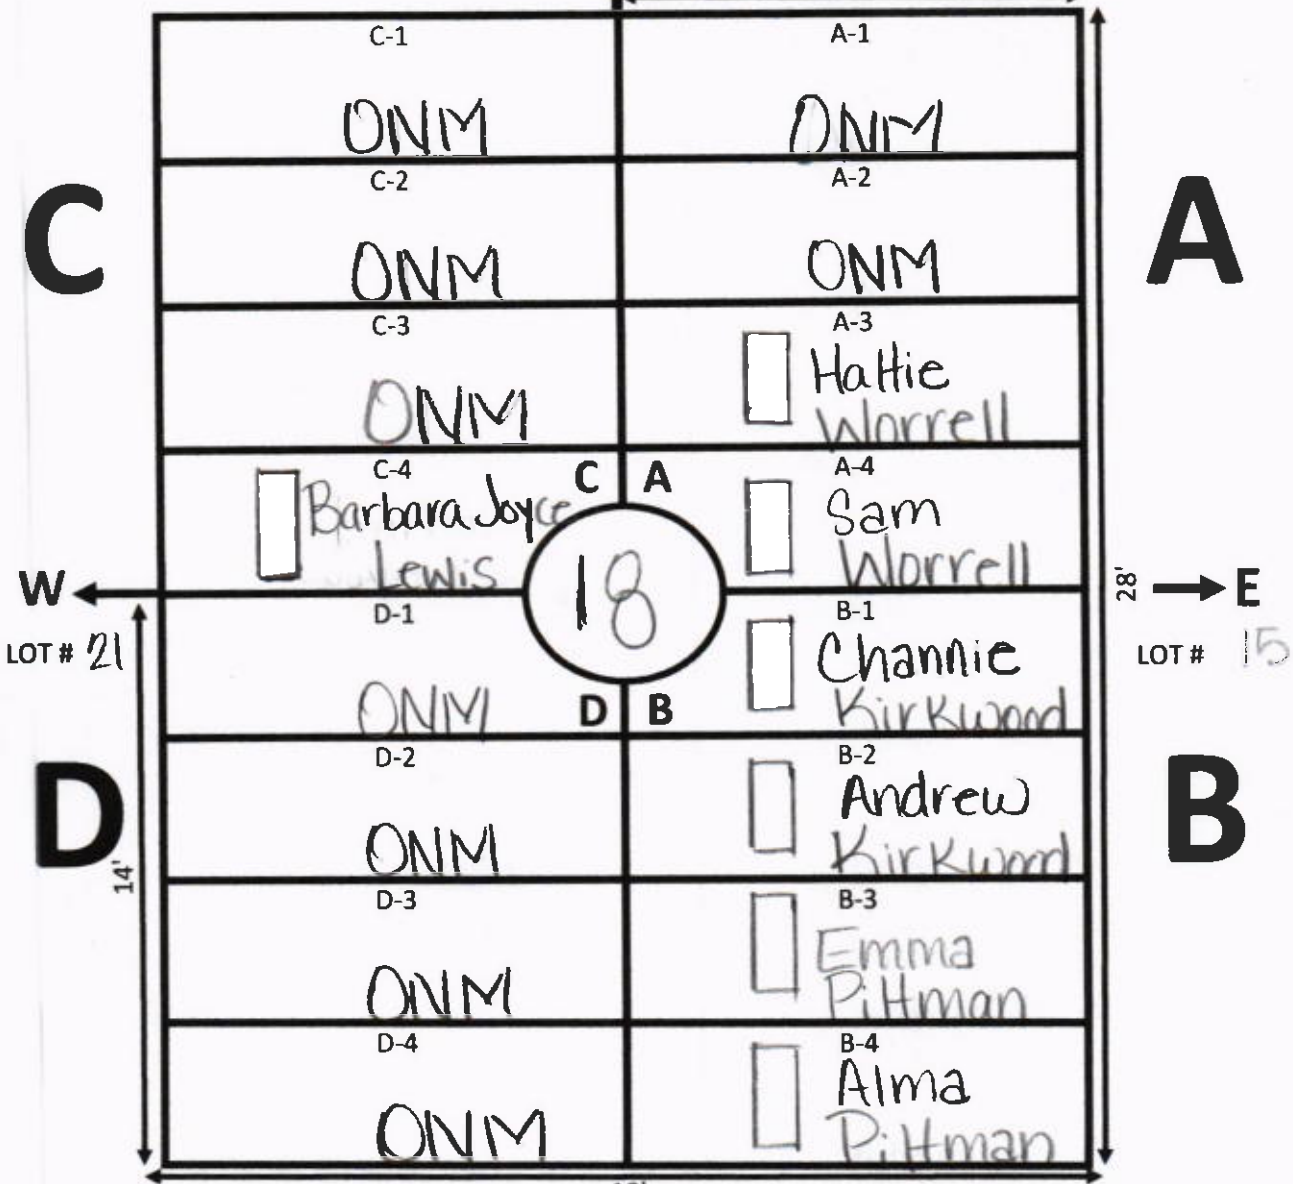

NOTES:

18'
↓
S

Lot # 19

W
LOT # 21

28' → E
LOT # 15

GALILEE MEMORIAL GARDENS

GARDEN: Peace LOT: 19

NOTES: