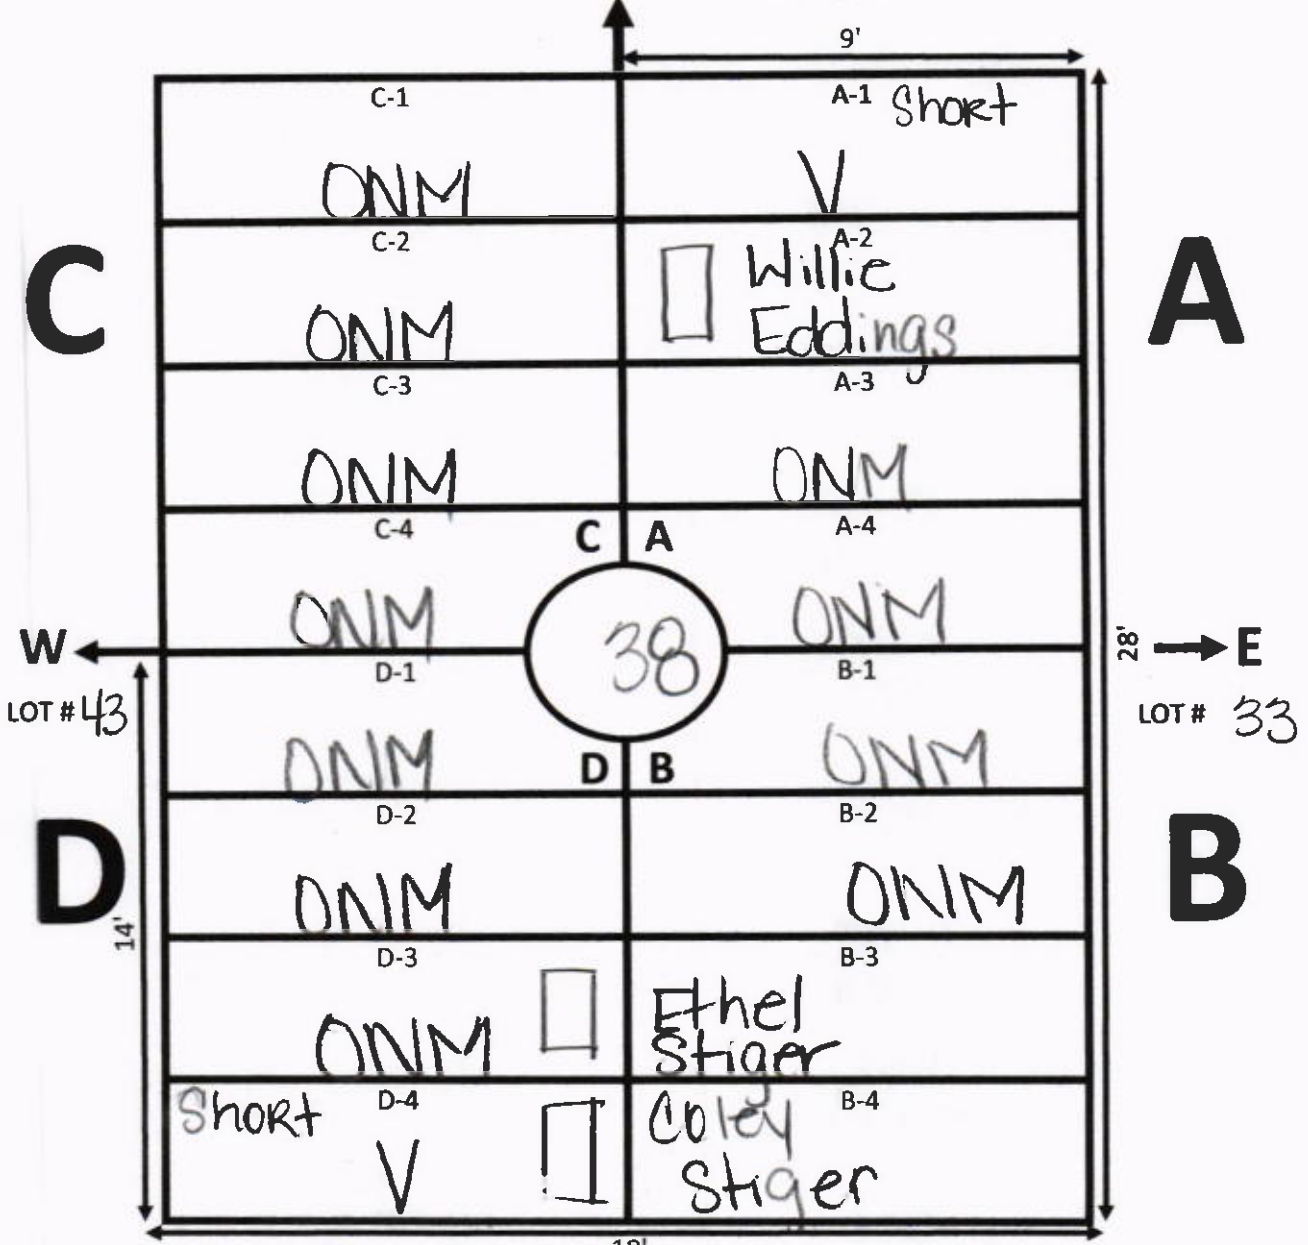

GALILEE MEMORIAL GARDENS

GARDEN: Peace   LOT: 38

ELLIS ROAD

N   Lot# 120 E. L.

NOTES:

↓ Lot# 39
S