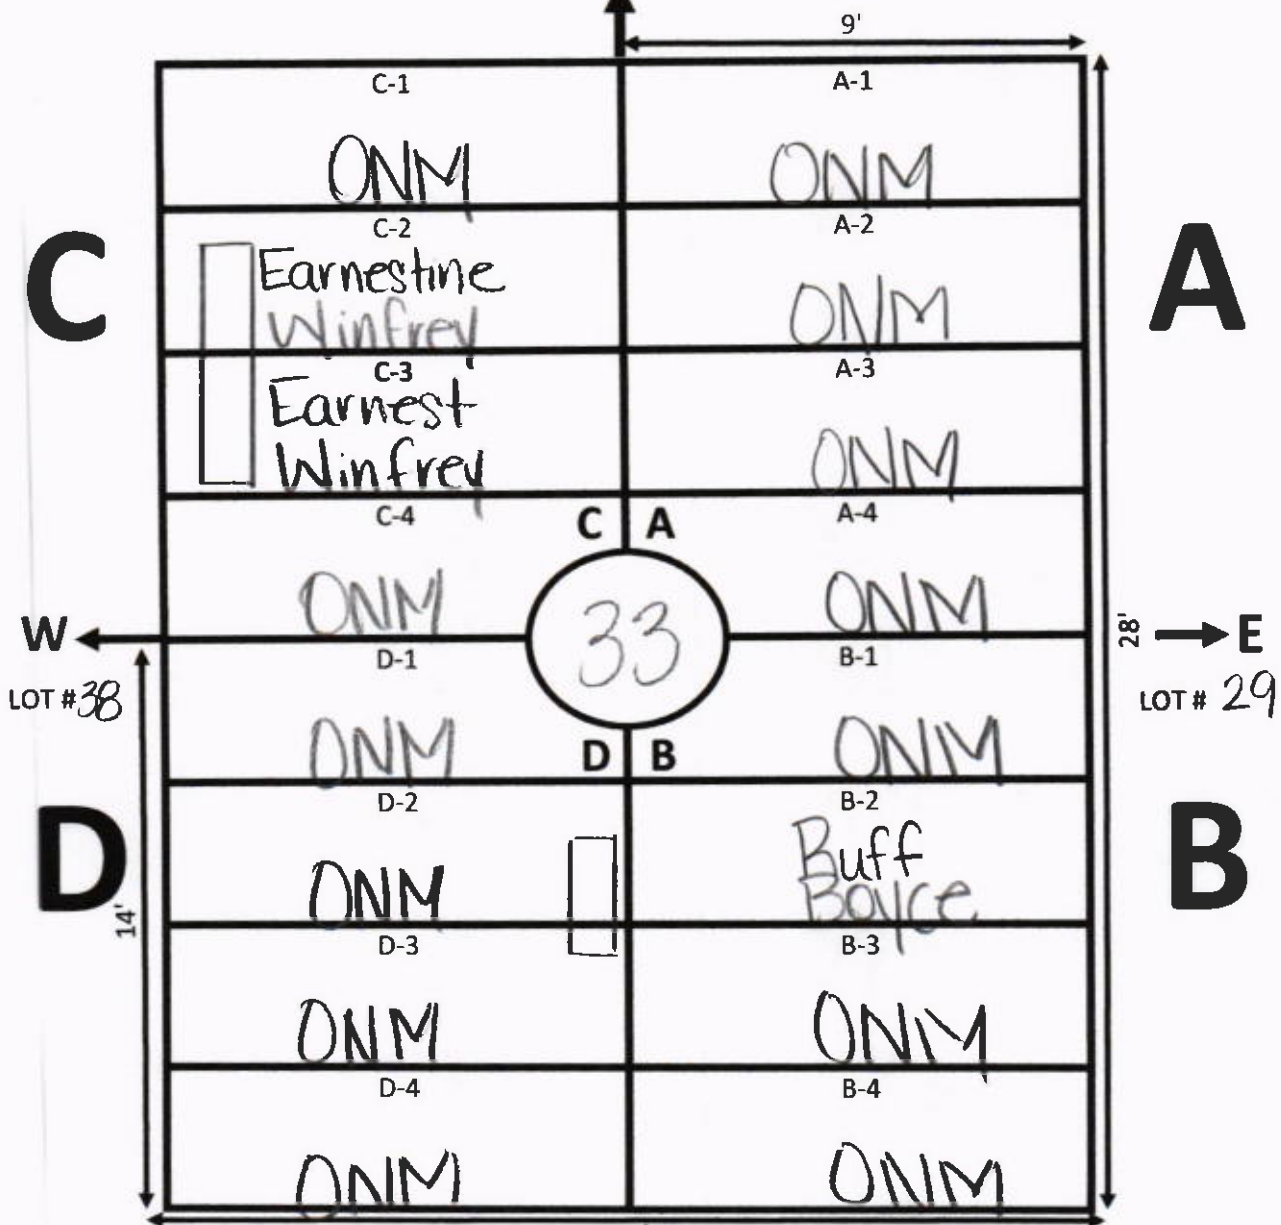

GALILEE MEMORIAL GARDENS

GARDEN: *Peace*   LOT: *33*

ELLIS ROAD

N Lot# 112 E.L.

LOT #38

28' → E
LOT # 29

14'

18'

S Lot# 34