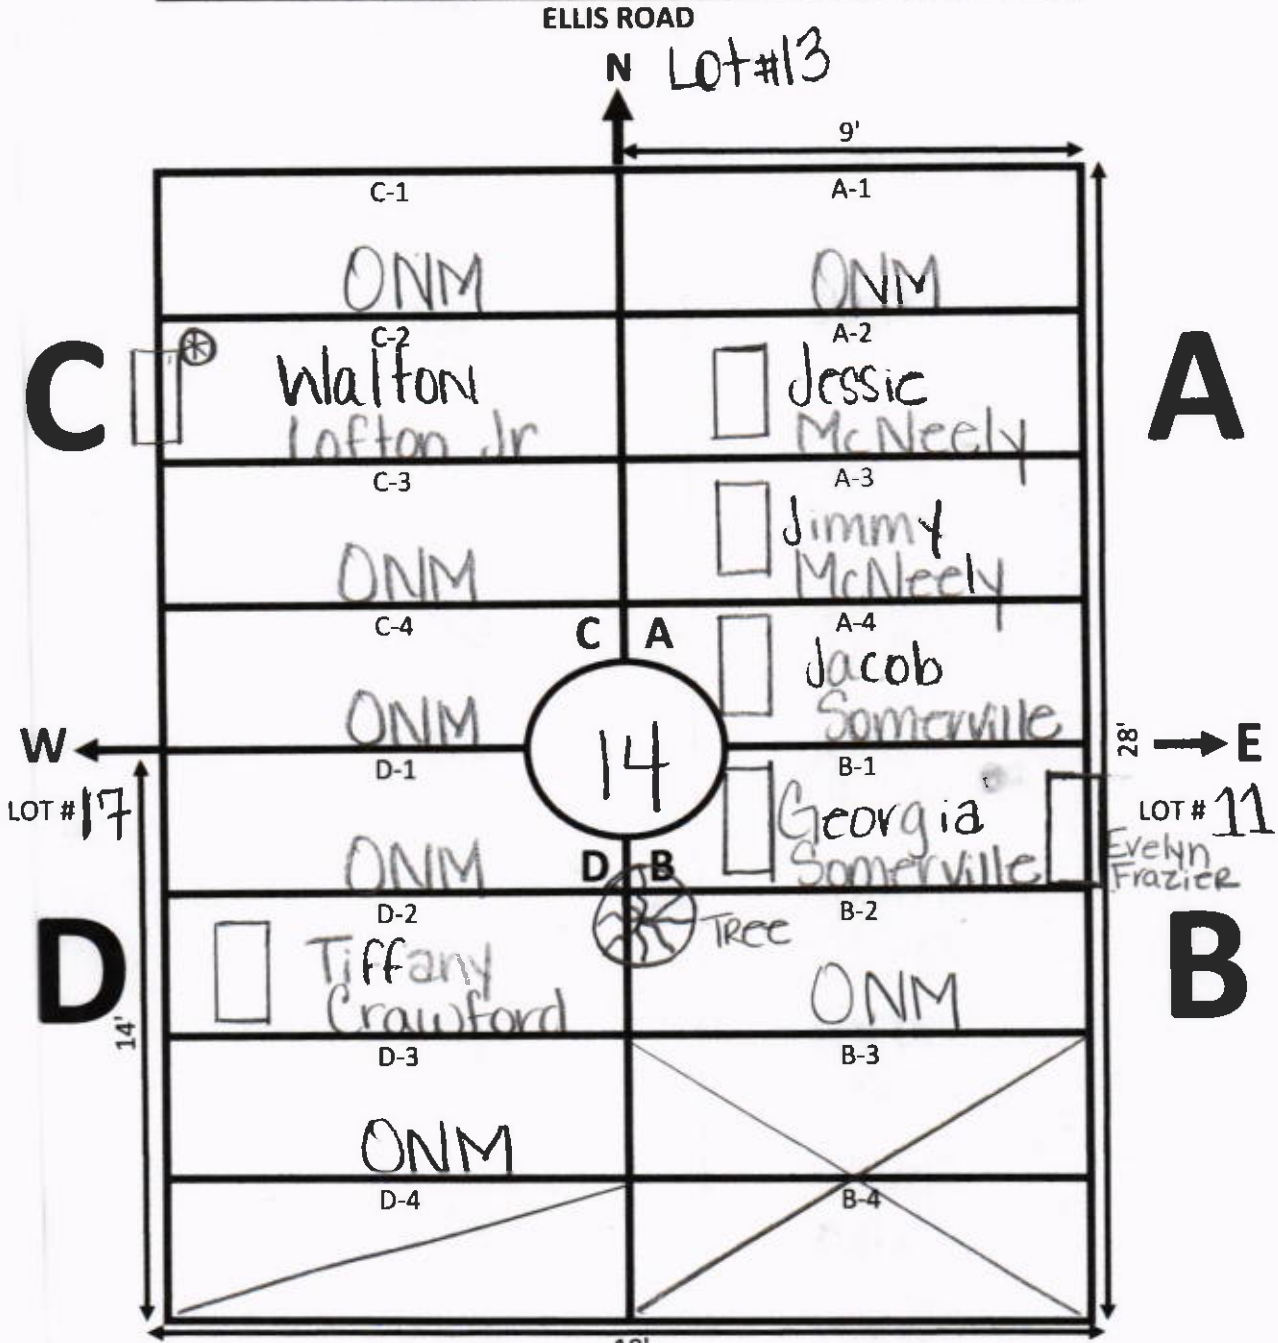

ELLIS ROAD

NOTES:

↓ Lot # 14

GALILEE MEMORIAL GARDENS

GARDEN: Peace LOT: 14

NOTES:

↓ 18' Driveway

⊗ C-2 marker turned west
 ⊗ B-1 short with 11-D-1 marker @ feet