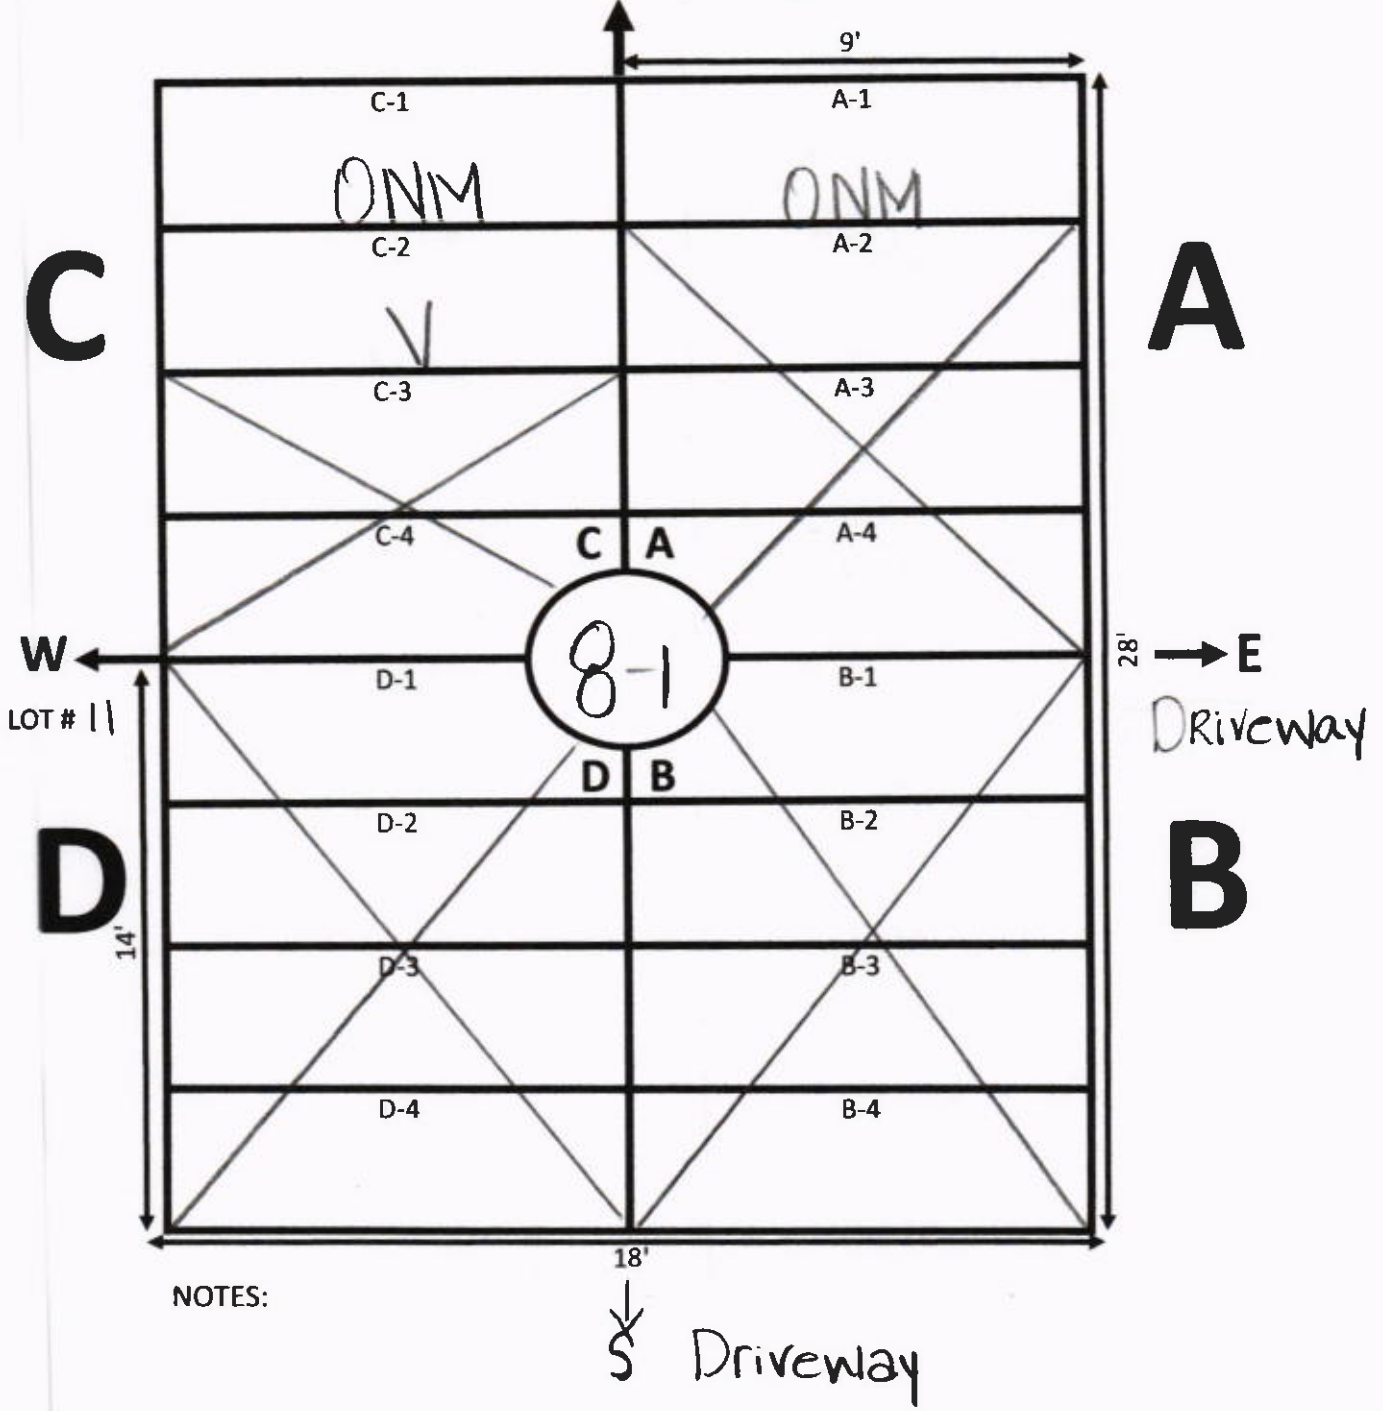

GALILEE MEMORIAL GARDENS

GARDEN: Peace LOT: 8-1

ELLIS ROAD
N Lot #8