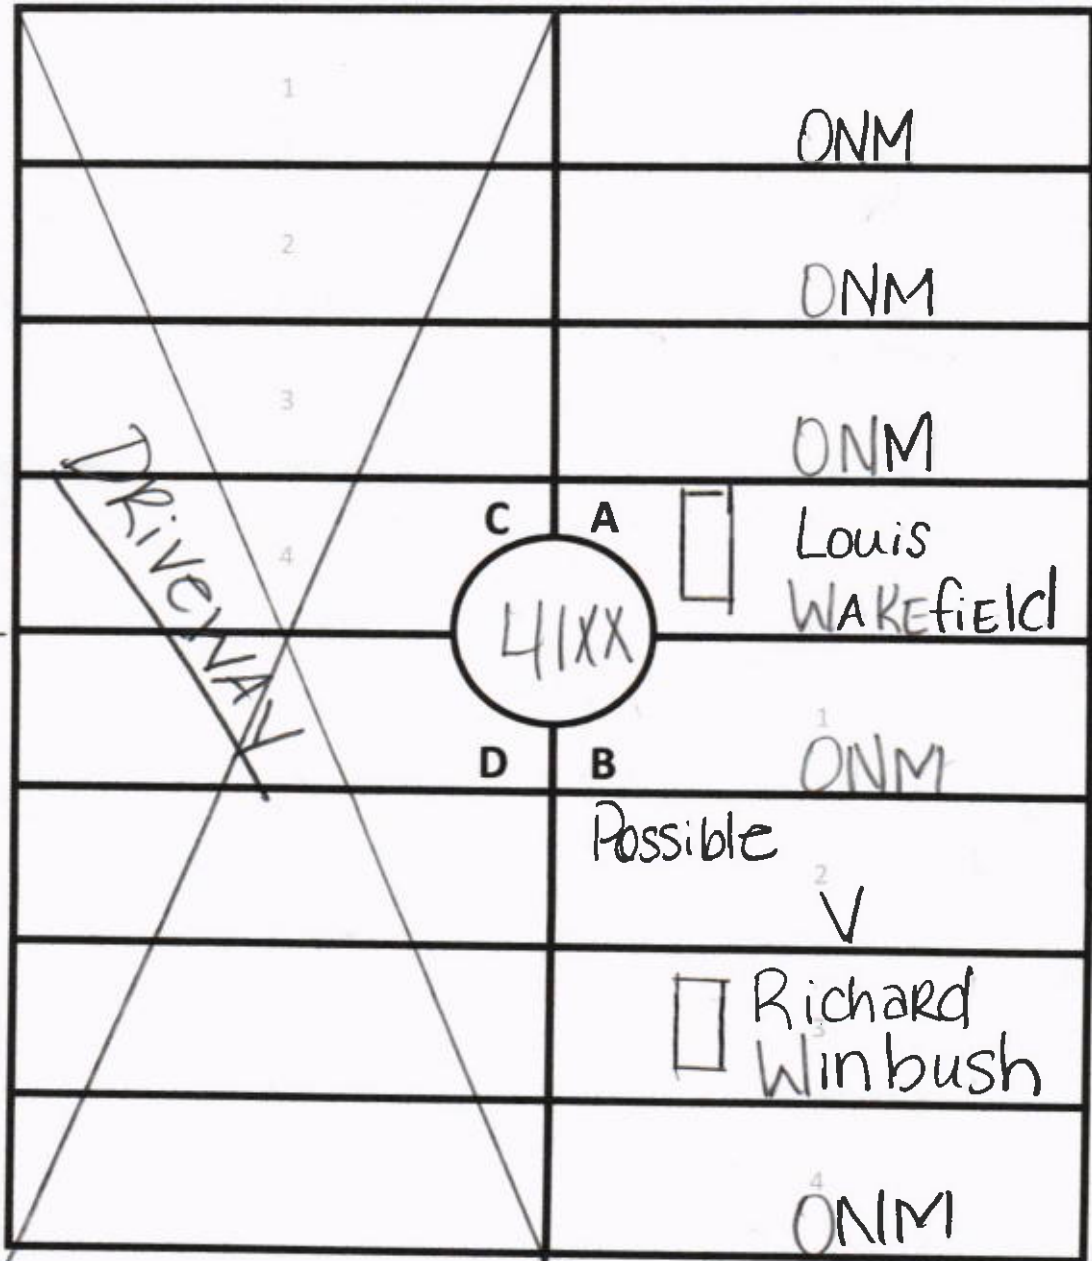

GARDEN: Peace LOT: 45X

GALILEE MEMORIAL GARDENS

Ellis Road

GARDEN: Peace

LOT: 41XX

Lot # 45X

W/ DRIVEWAY ↑

→ E
Lot 41X