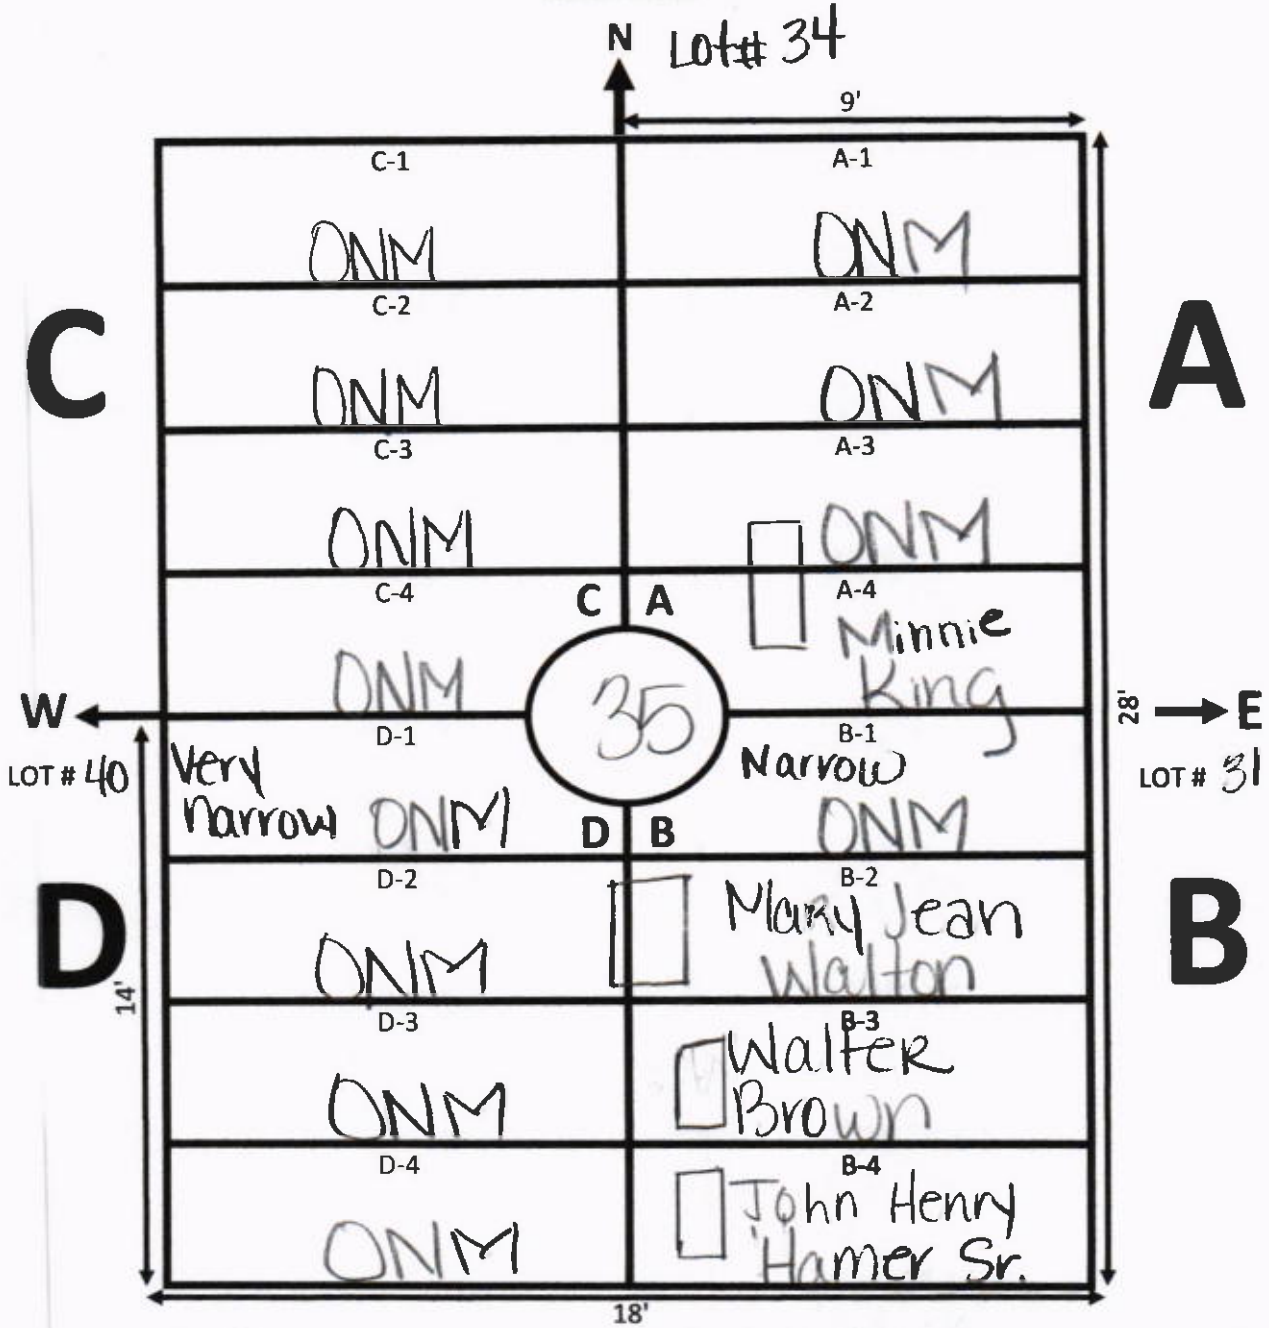

GALILEE MEMORIAL GARDENS

GARDEN: Peace   LOT: 35

ELLIS ROAD

NOTES:

↓ Lot # 36
S

They have started lining up with the large tree in 111 & 112 in E.C.