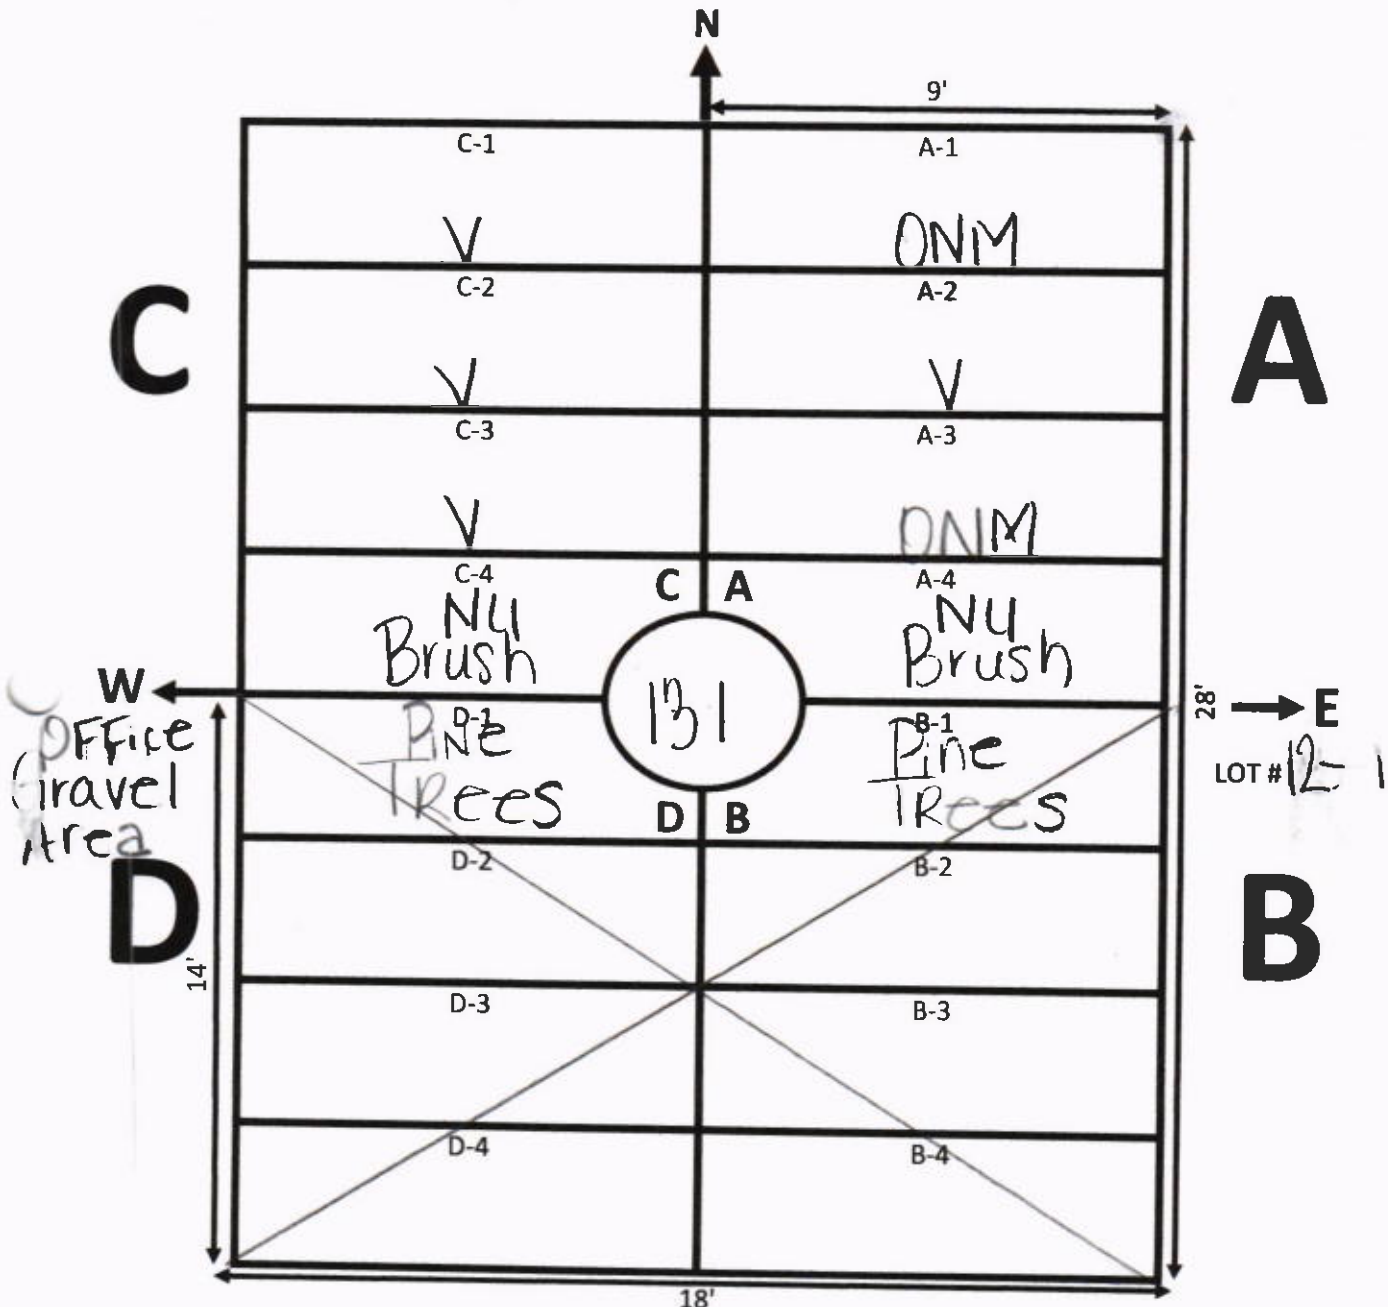

GALILEE MEMORIAL GARDENS

GARDEN: New Hope LOT: B-1
ELLIS ROAD

NOTES:

Q4 & C4 usable with light clean up.