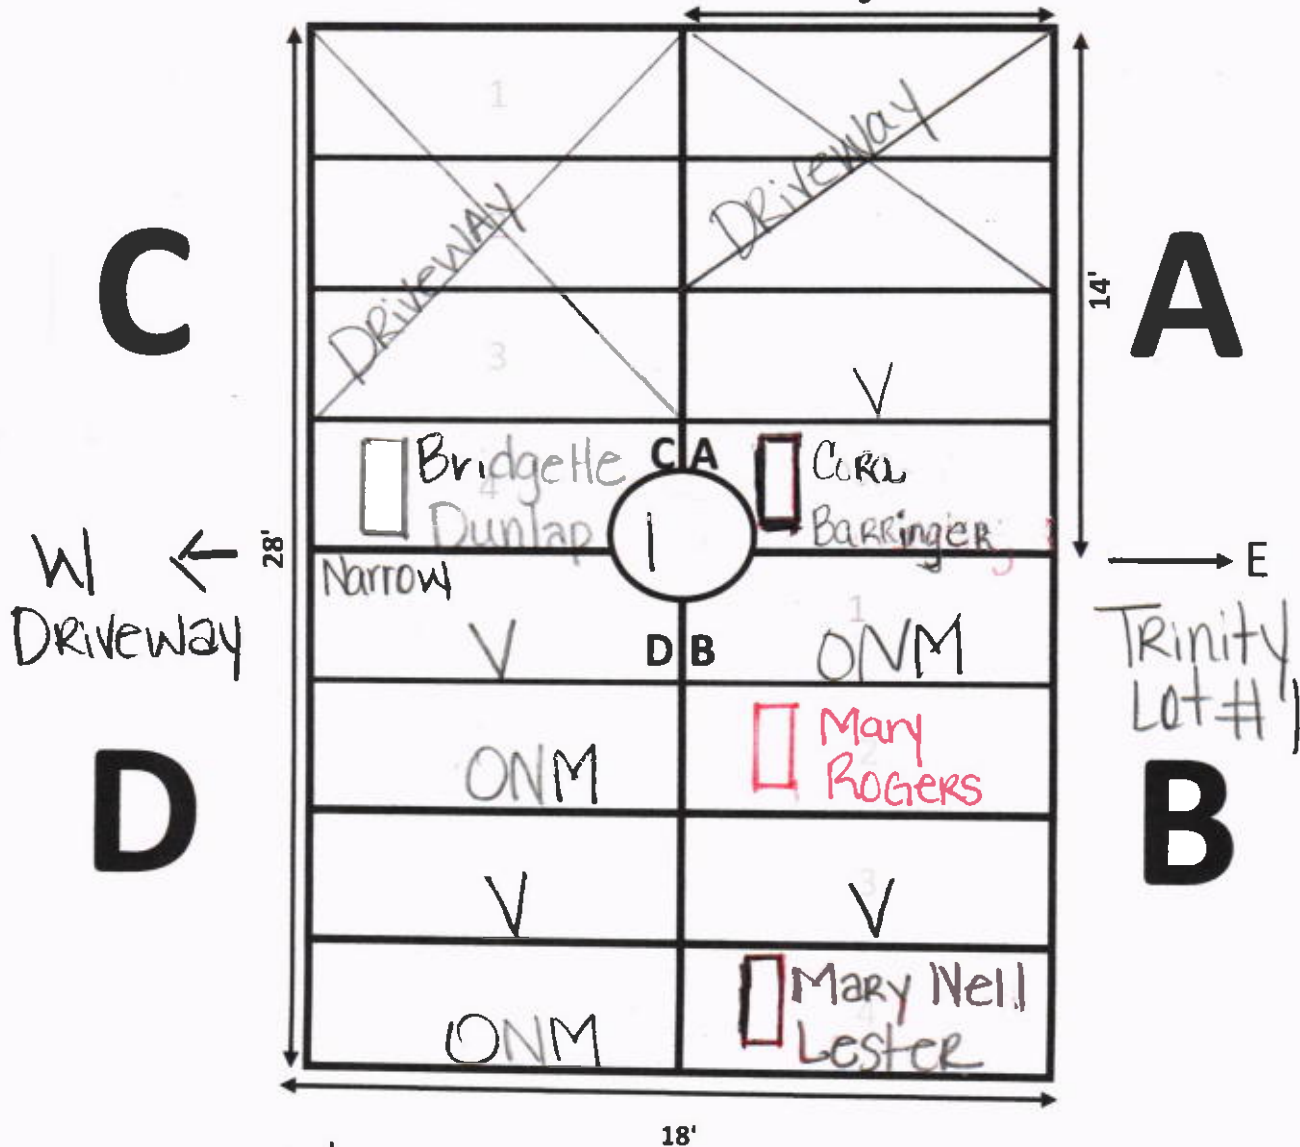

ELLIS ROAD

N

GARDEN: NEW HOPE LOT# 1

9'

Notes

① B-2 Mary Rogers, Marker ONLY.

ELLIS ROAD

GARDEN: NEW HOPE LOT# 2

① C-1, Ethelrene BOBO, Marker Only.

ELLIS ROAD

GARDEN: NEW HOPE LOT# 3

9'

C

A

Lot # 6 ←

28'

GARDEN: NEW HOPE LOT# 4

9'

C

A

14'

→ E

Trinity Lot# 31

B