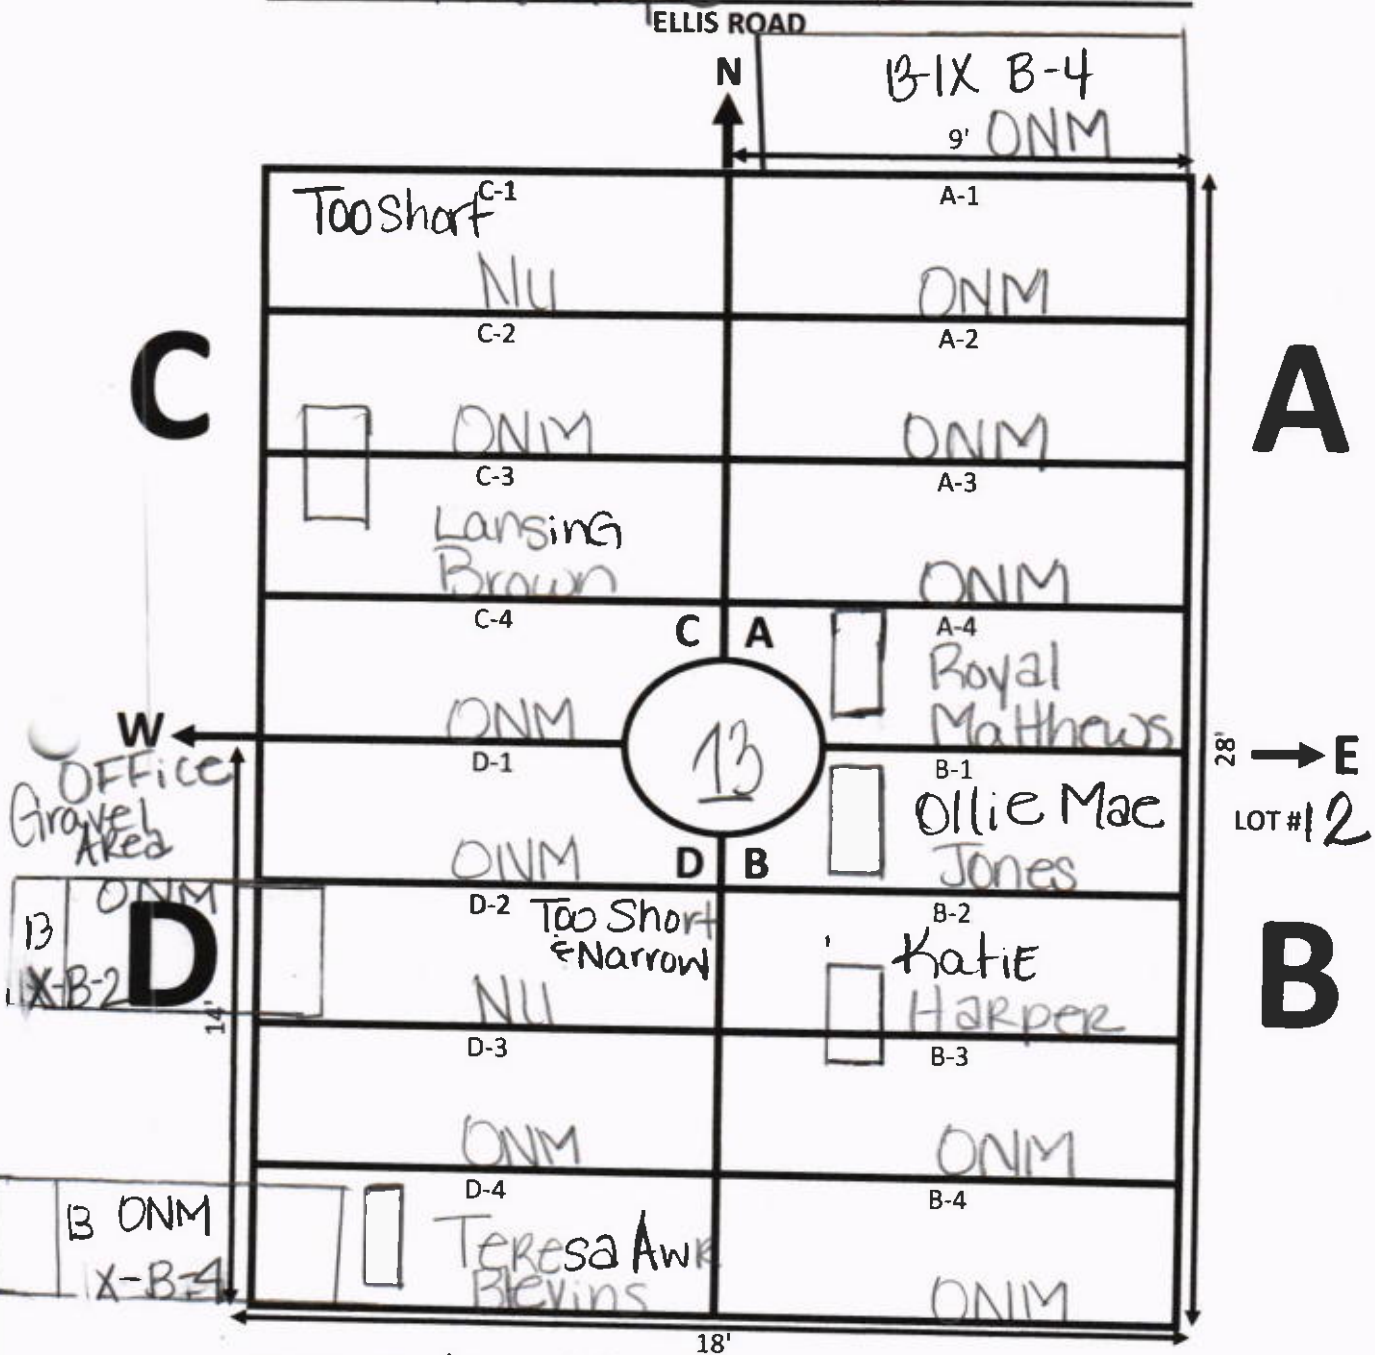

GALILEE MEMORIAL GARDENS

GARDEN: New Hope LOT: 13

NOTES: To the West is the office's parking area. There are 2 Internments in this gravel area