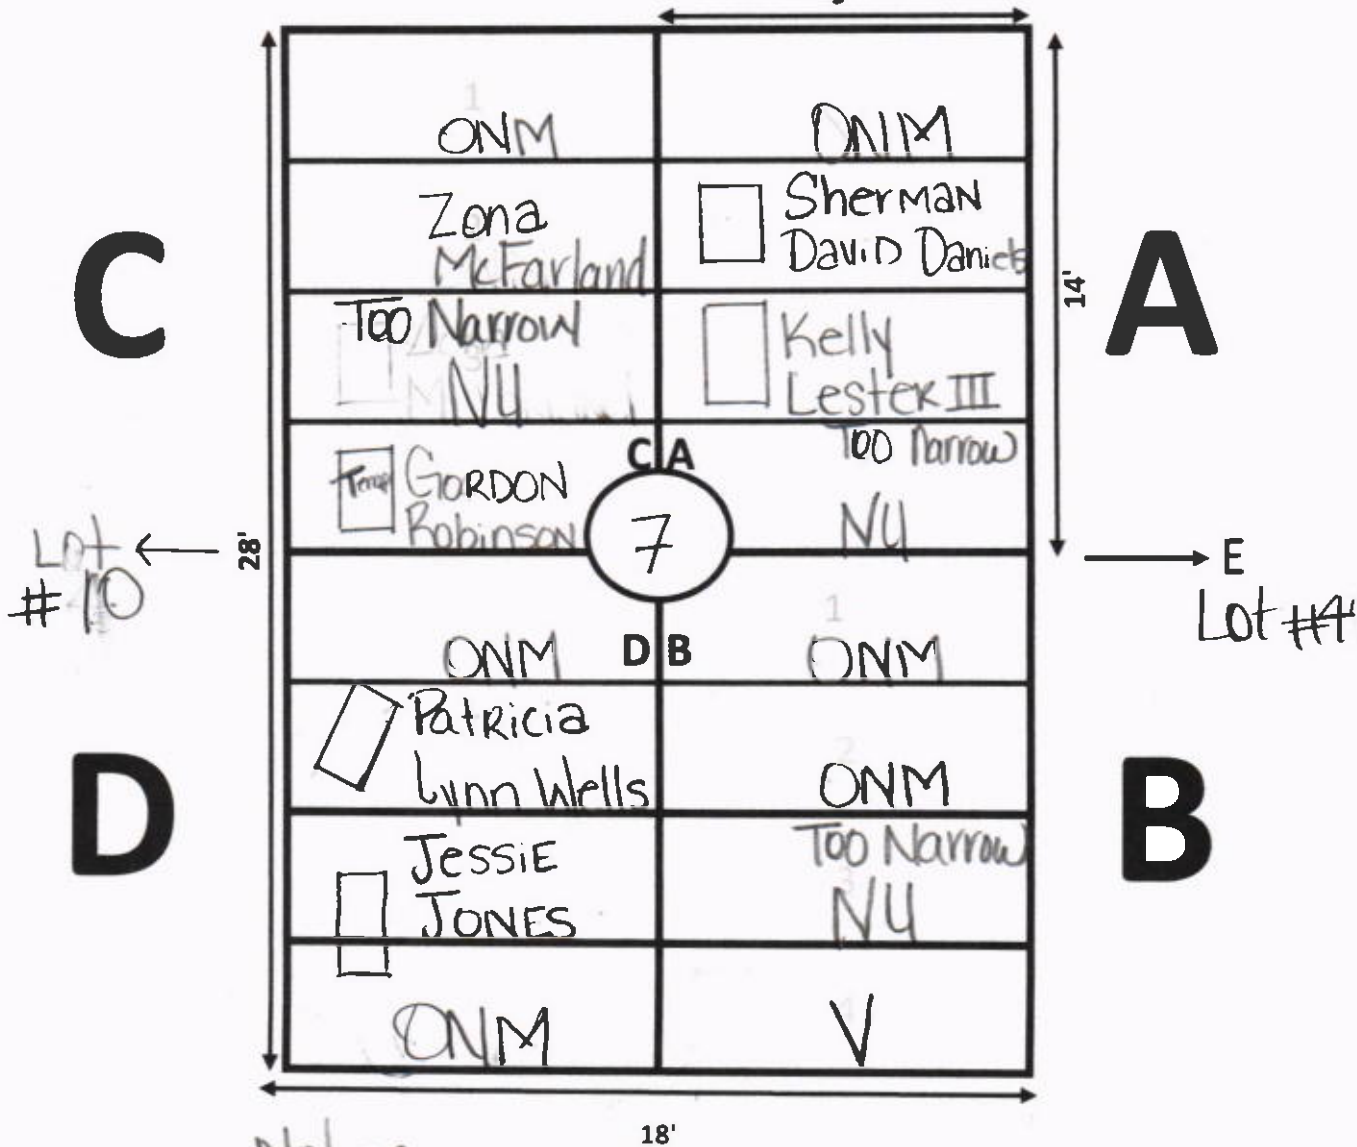

④ B-2, Irene Malone, Marker only.

⑤ C4, LA Barrett, Marker only.

⑥ D-1, Horne Pugh, Marker only.

ELLIS ROAD

N

GARDEN: NEW HOPE LOT# 7

9'

Notes: