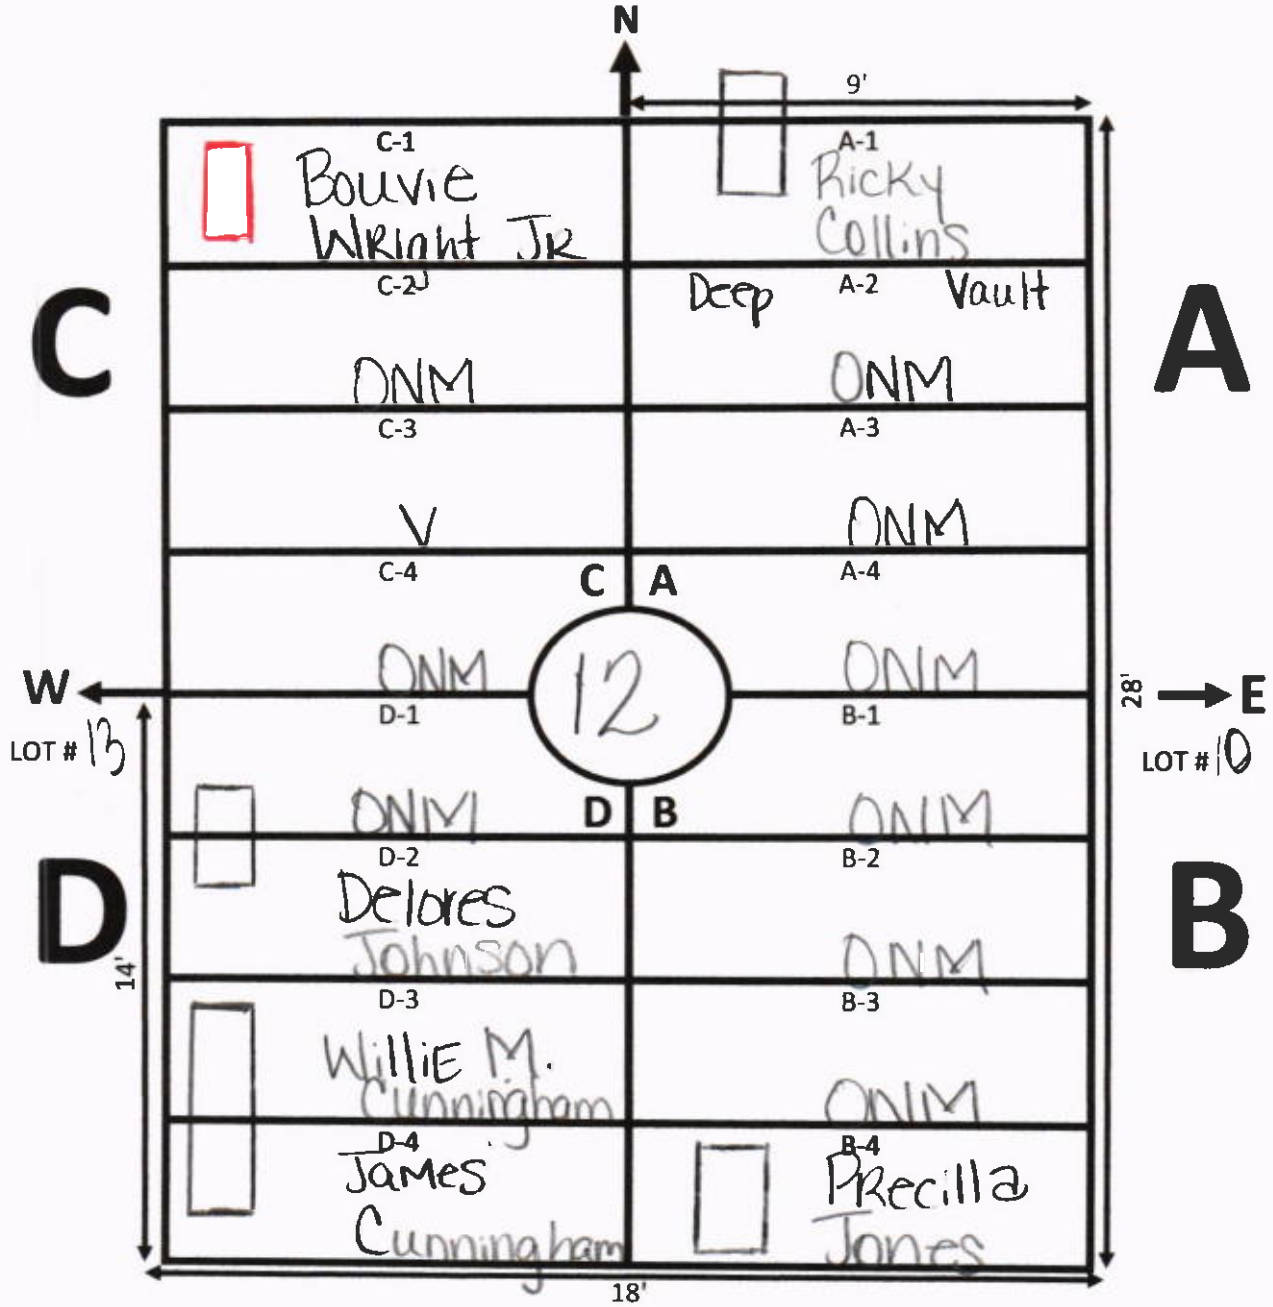

Patricio
Henderson

ONM

Too
Narrow

NU

Shallow
ONM

Y

GALILEE MEMORIAL GARDENS

GARDEN: New Hope LOT: 12

 | ELLIS ROAD

NOTES:

C-1 Marker Only
 D-2 Marker offset from interment

GALILEE MEMORIAL GARDENS

GARDEN: New Hope LOT: 12-1

 ELLIS ROAD

NOTES:

GALILEE MEMORIAL GARDENS