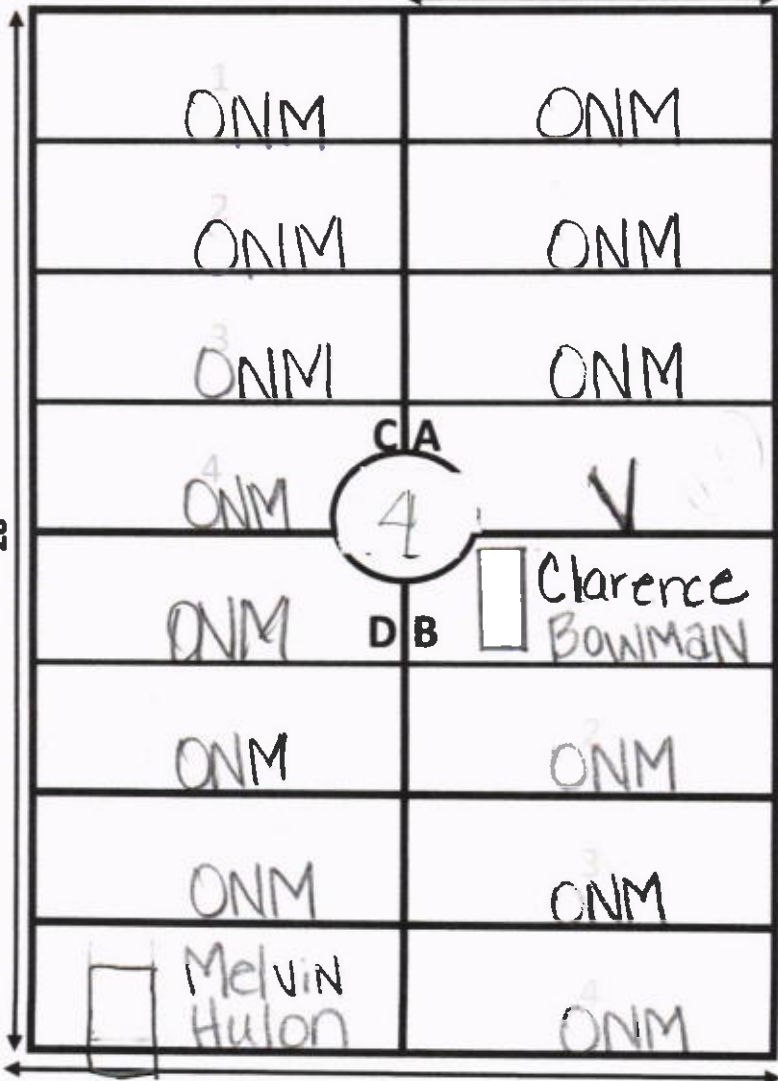

ELLIS ROAD

N

GARDEN: NEW HOPE LOT# 4

9'

C

A

14'

→ E

Trinity Lot# 31

B

← Lot # 7

28'

D

18'

① C-4 - Needs Dirt