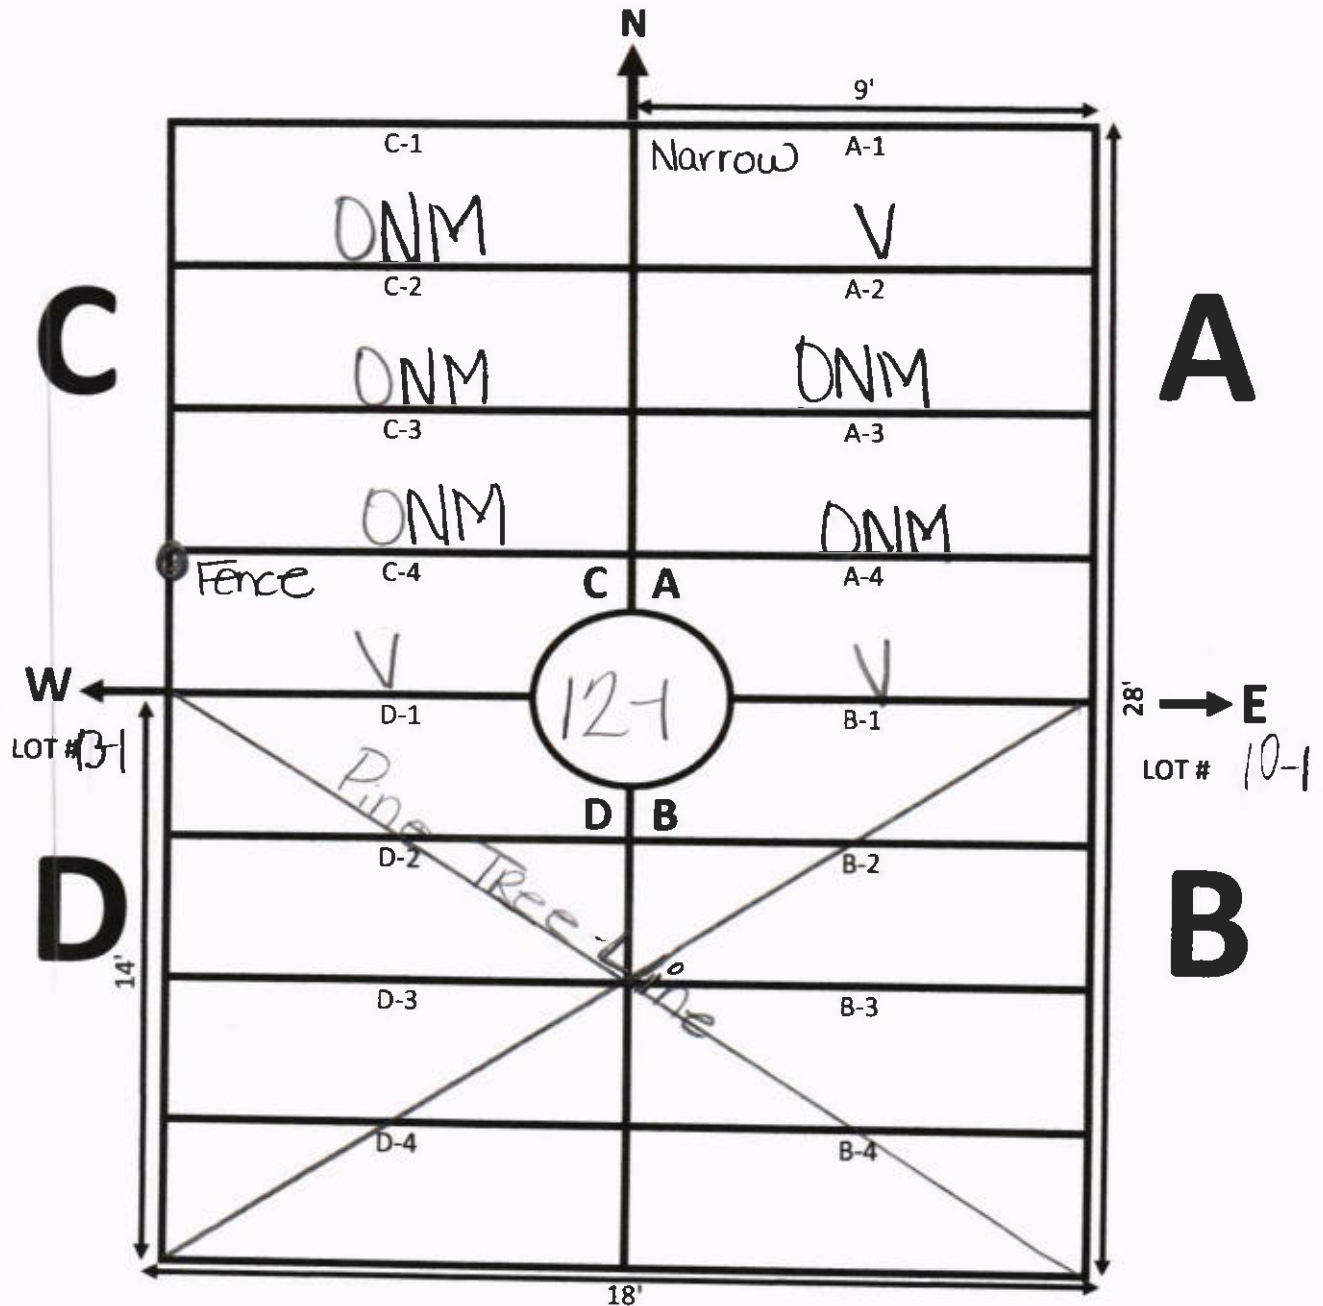

 | ELLIS ROAD

NOTES:

C-1 Marker Only
 D-2 Marker offset from interment

GALILEE MEMORIAL GARDENS

GARDEN: New Hope LOT: 12-1

 ELLIS ROAD

NOTES:

GALILEE MEMORIAL GARDENS