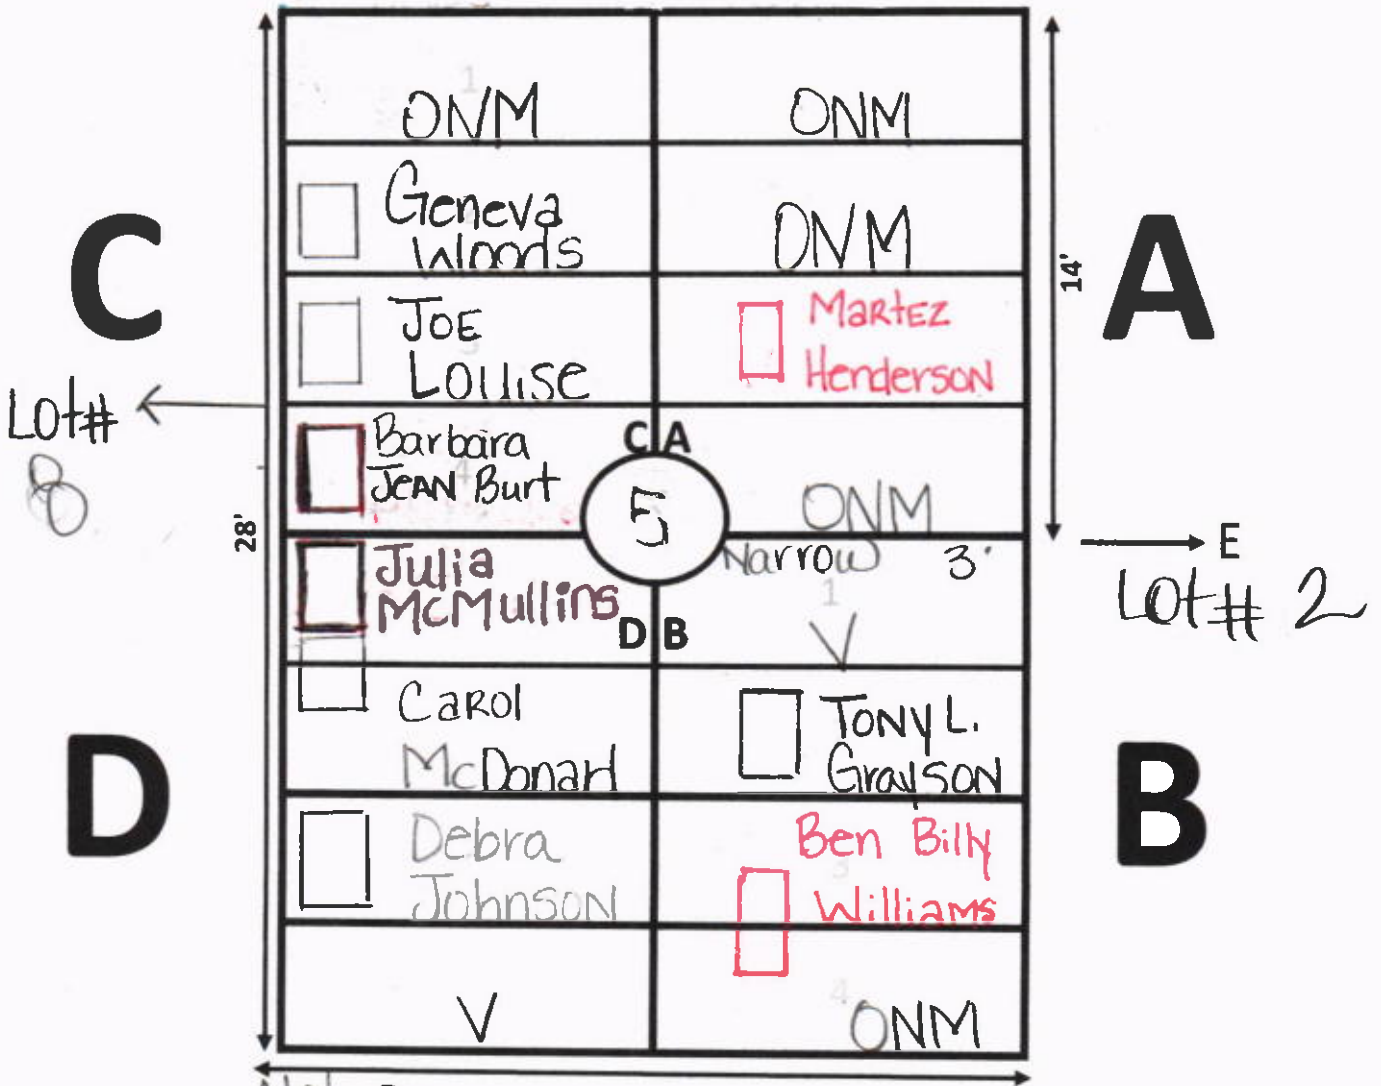

ELLIS ROAD

N

GARDEN: NEW HOPE LOT# 5

9'

Notes:

- ① A-3, Martez Henderson, Marker Only.
- ② B-3, Ben Billy Williams, Marker Only.