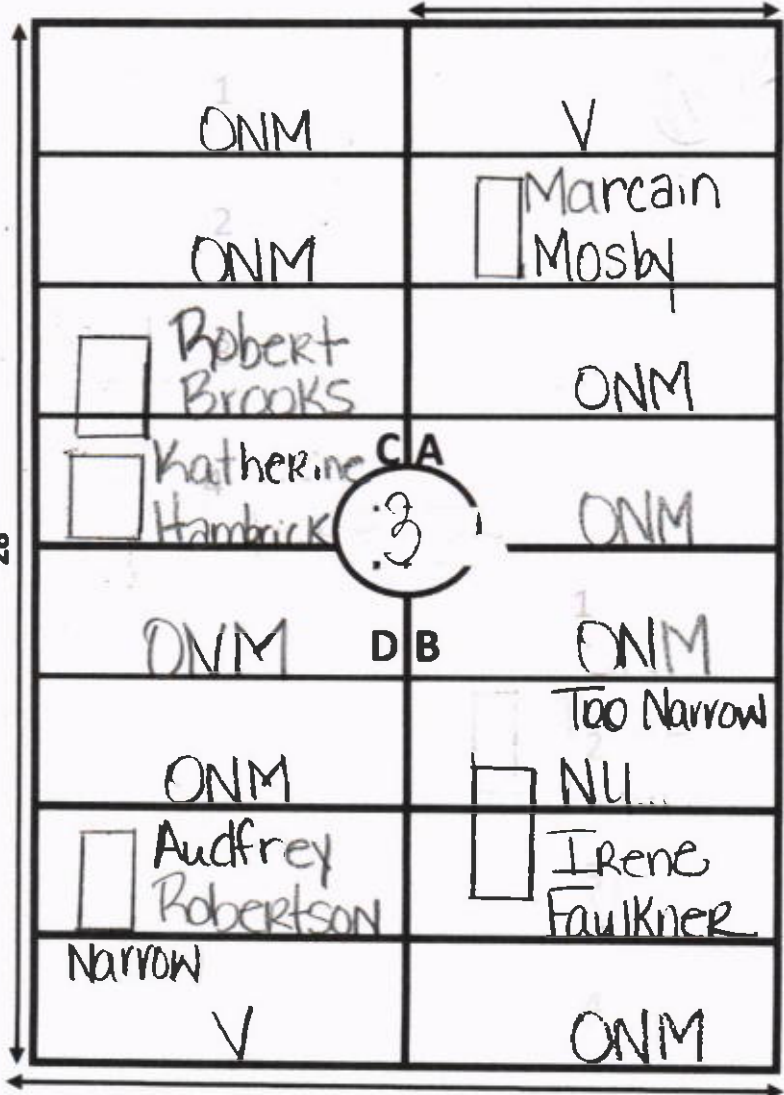

ELLIS ROAD

N

GARDEN: NEW HOPE LOT# 1

9'

Notes

① B-2 Mary Rogers, Marker ONLY.

ELLIS ROAD

GARDEN: NEW HOPE LOT# 2

① C-1, Ethelrene BOBO, Marker Only.

ELLIS ROAD

GARDEN: NEW HOPE LOT# 3

9'

C

A

Lot # 6 ←

28'