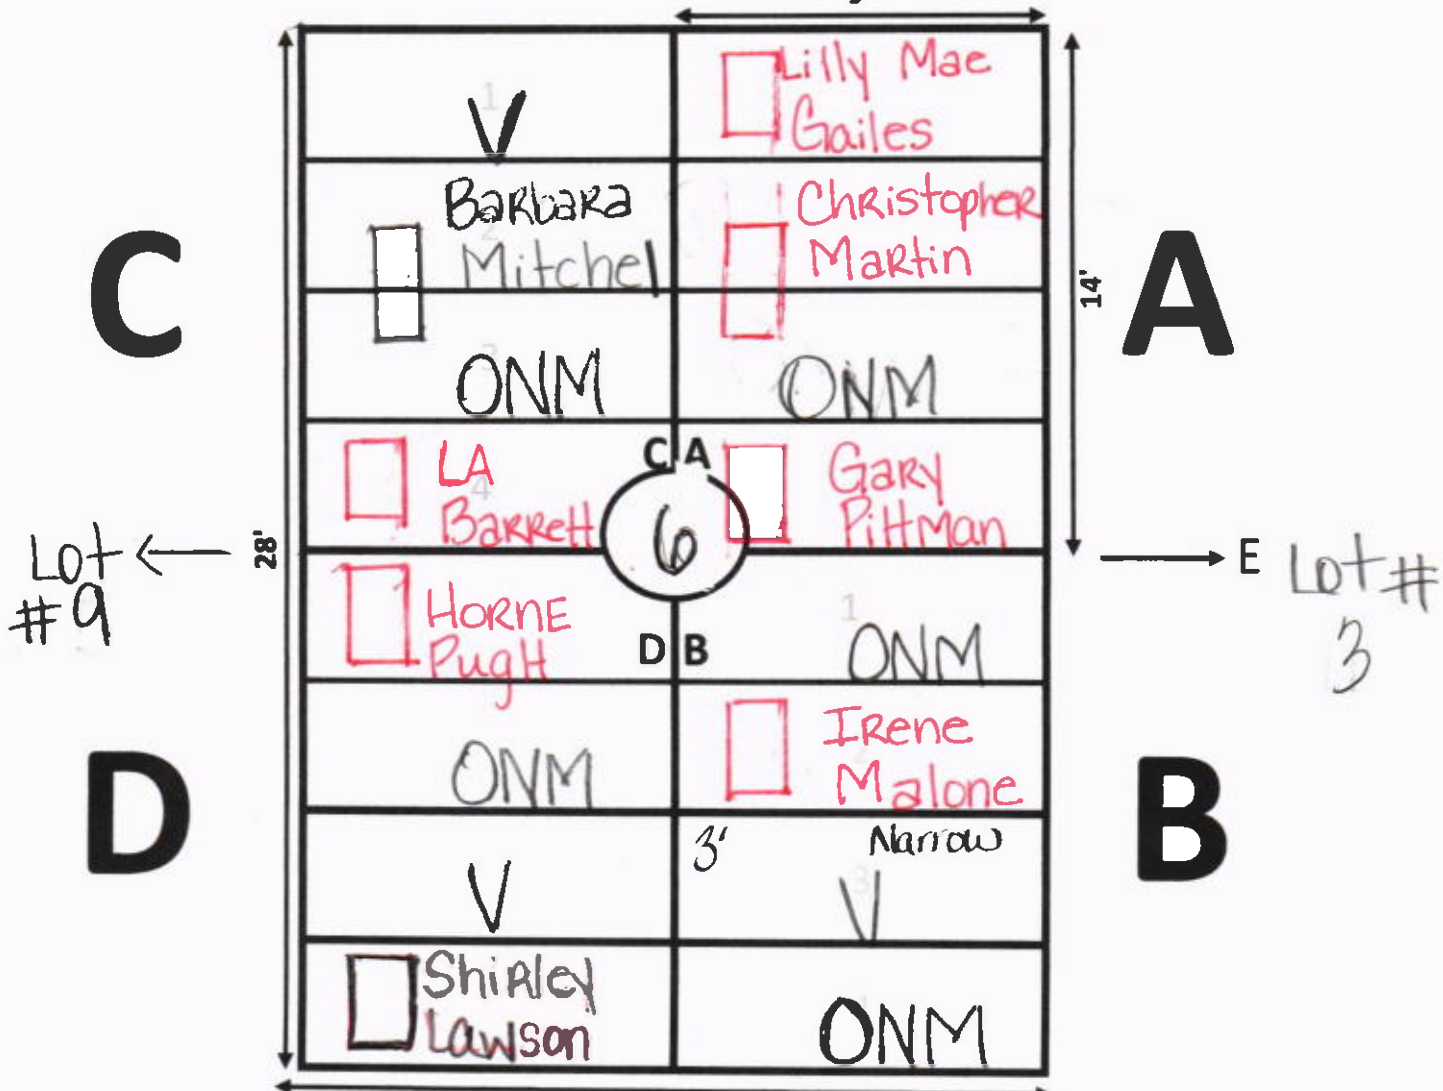

- ① A-3, Martez Henderson, Marker Only.
- ② B-3, Ben Billy Williams, Marker Only.

ELLIS ROAD

N

GARDEN: NEW HOPE LOT# 6

9'

① A-1, Lilly Gales, Marker only.

② A-2, Christopher Martin, Marker only.

③ A-4, Gary Pitman, Marker only.

④ B-2, Irene Malone, Marker only.

⑤ C4, LA Barrett, Marker only.

⑥ D-1, Horne Pugh, Marker only.

ELLIS ROAD

N

GARDEN: NEW HOPE LOT# 7

9'

Notes: