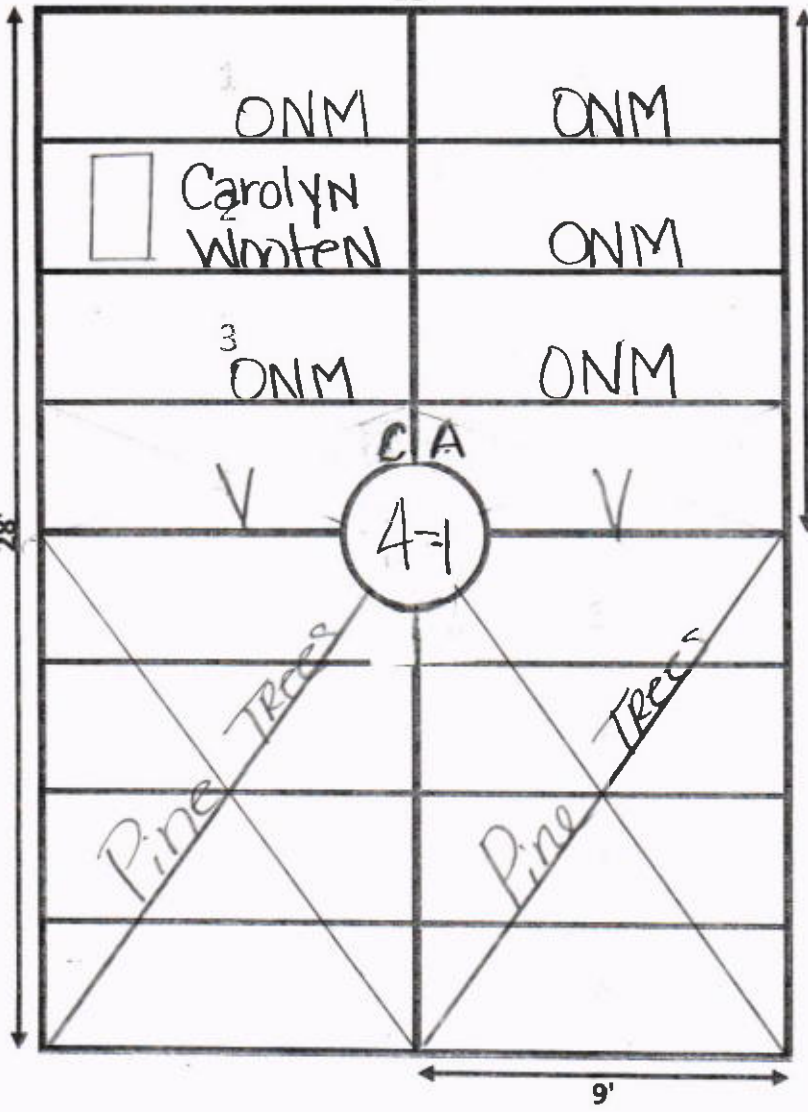

① C-1, Ethelrene BOBO, Marker Only.

ELLIS ROAD

GARDEN: NEW HOPE LOT# 3

9'

C

A

Lot # 6 ←

28'

GARDEN: NEW HOPE LOT# 4

9'

C

A

14'

→ E

Trinity Lot# 31

B

← Lot # 7

28'

D

18'

① C-4 - Needs Dirt

GARDEN NEW HOPE LOT# 4-1
18'

C

A