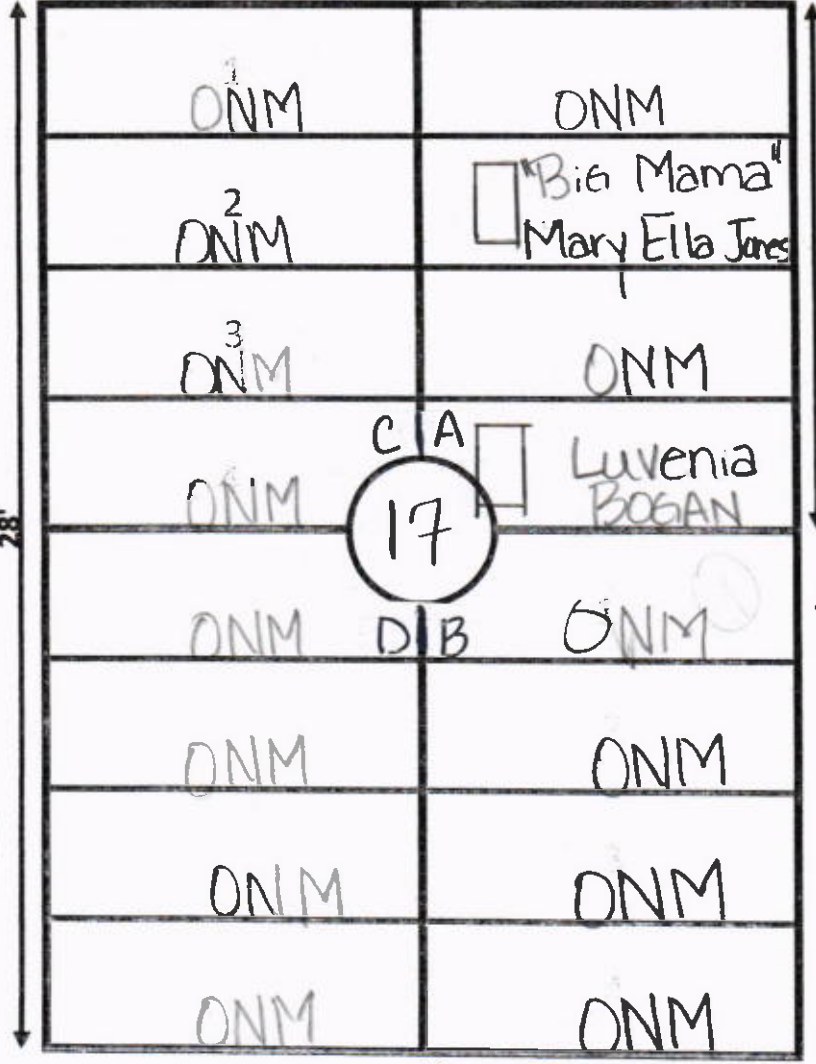

ELLIS ROAD

GARDEN HOPE LOT# 17

← 18' →

C

A

TREE ←
LINE

→ E
DRIVEWAY
← concrete
slab

D

B
lines up
with flag
POLE in E.L.

← 9' →