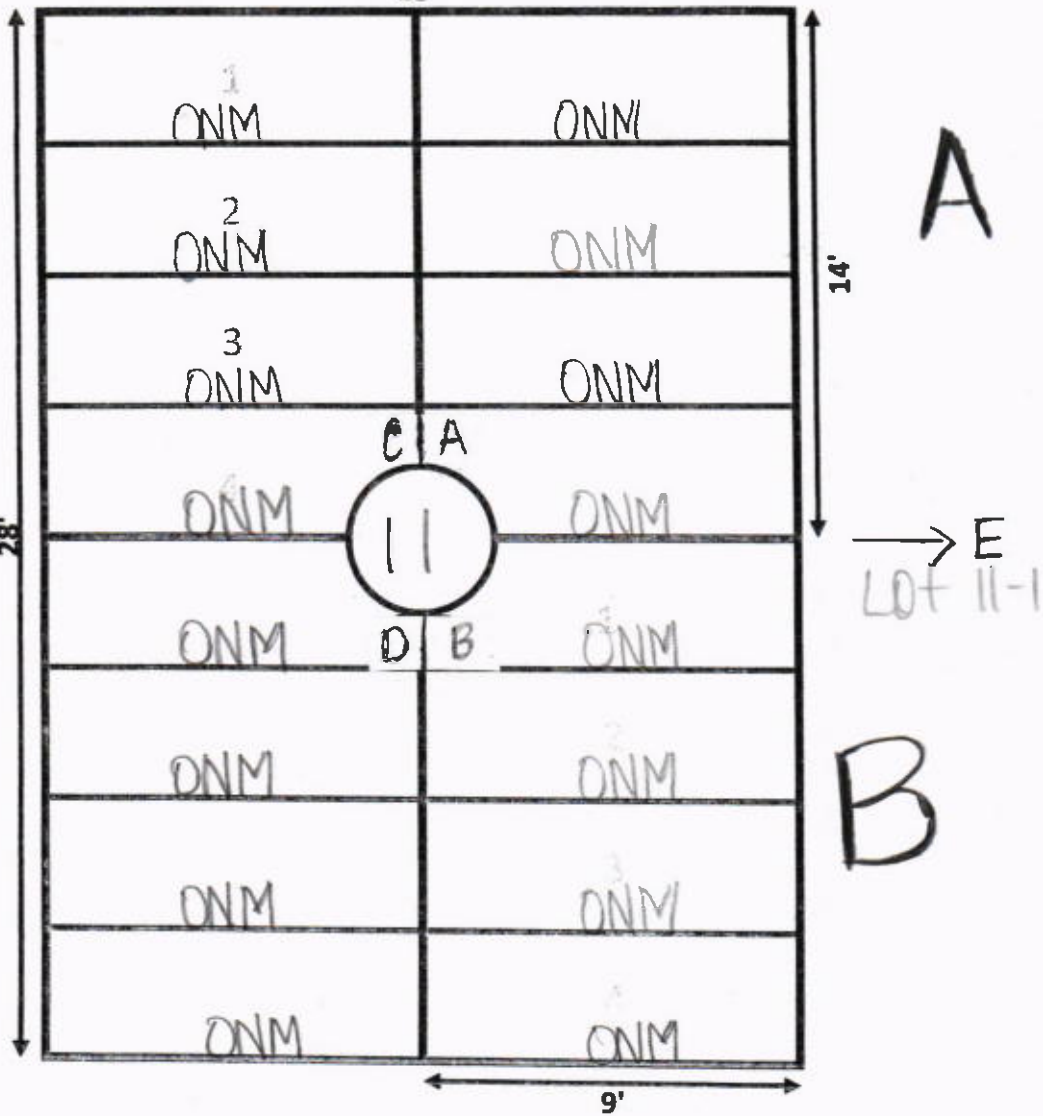

Ellis Road

GARDEN HOPE LOT# 11

This lot holds water
Very Swampy.