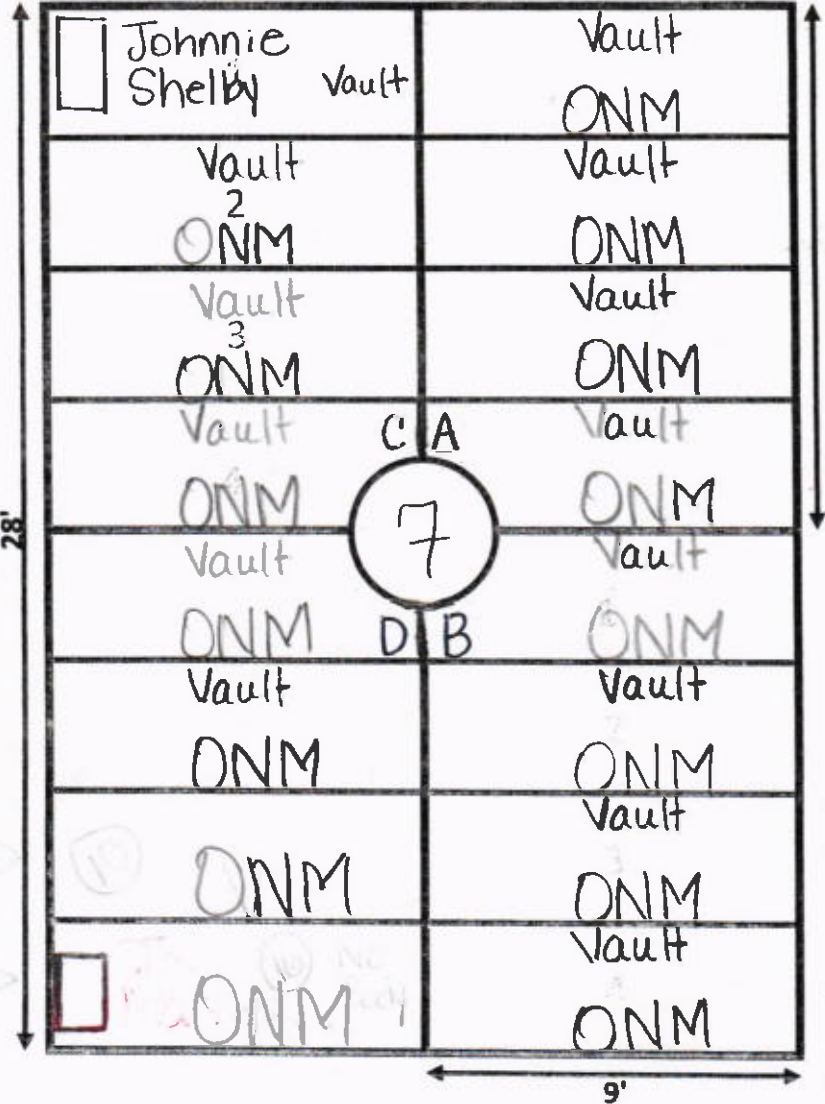

Ellis Road

GARDEN HOPE LOT# 7

← 18' →

C

A

Tree Line ← W

→ E Lot 7-1

D

B