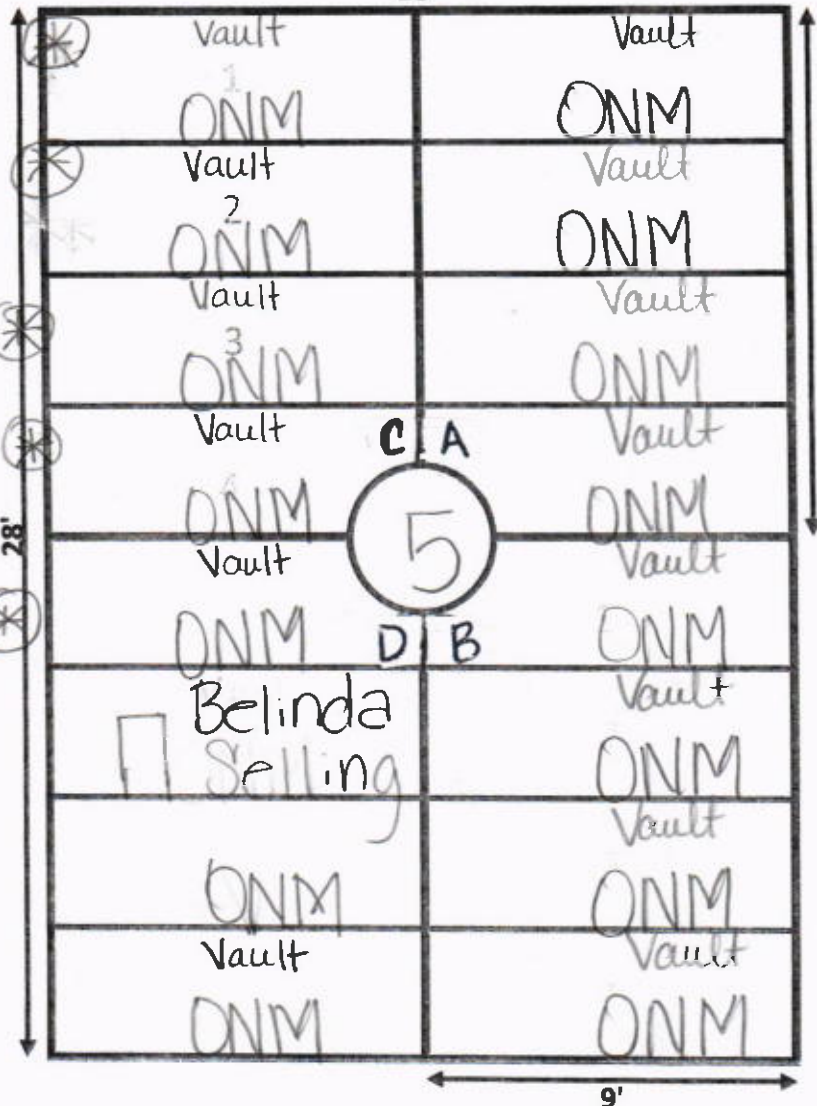

← 18' →

C

A

Tree Line ← W

→ E Lot 5-1

D

B

⊛ position of temp markers
no name remains -