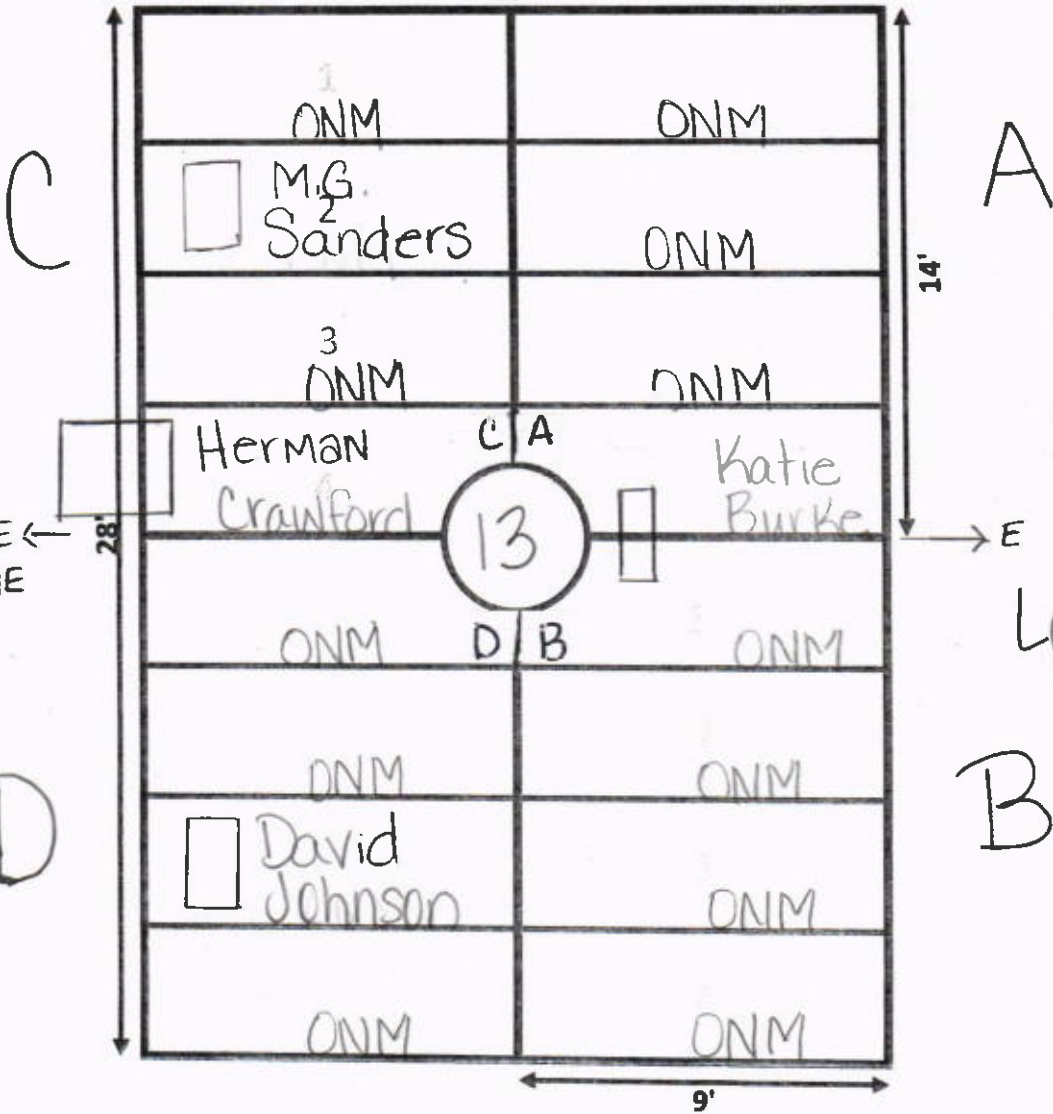

Ellis Road

GARDEN HOPE LOT# 13
18'

TREE LINE ←

A

Lot 13-1

B

C

D

9'

14'

→ E

C/A

D/B

13

1
ONM

ONM

2
M.G. Sanders

ONM

3
ONM

ONM

Herman Crawford

Katie Burke

ONM

ONM

ONM

ONM

David Johnson

ONM

ONM

ONM