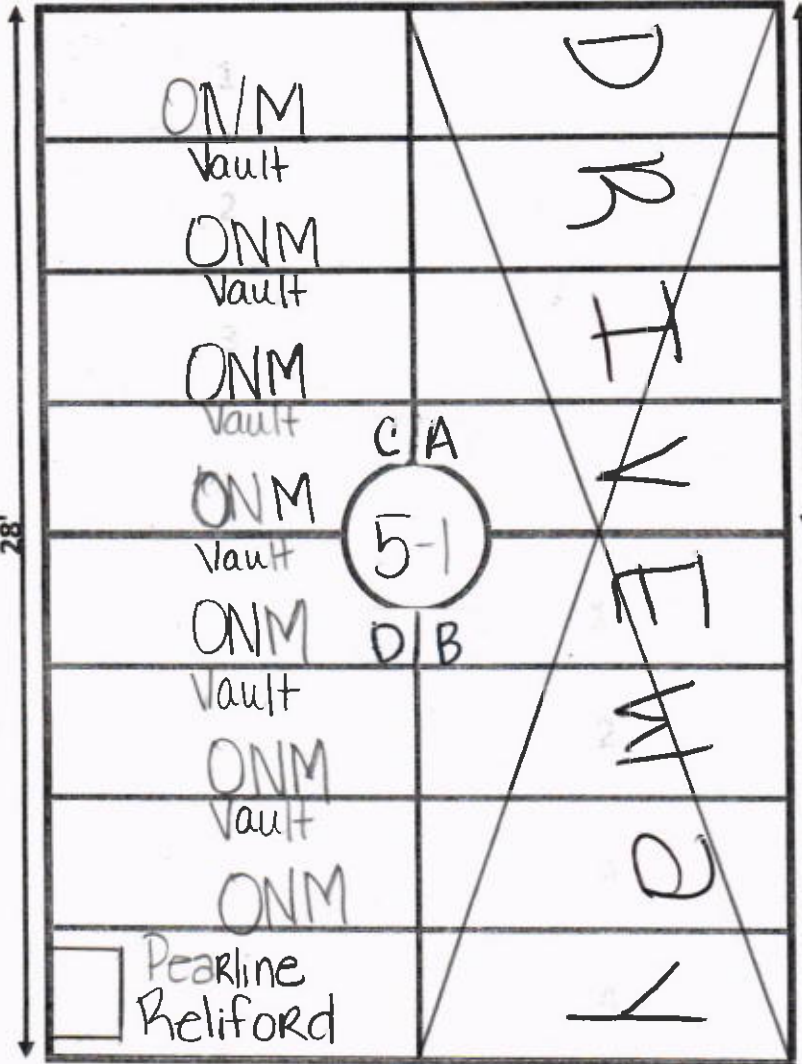

Ellis Road

GARDEN HOPE LOT# 5-1

18'

C

Lot# ←
5

D

14'

→ E Driveway

9'