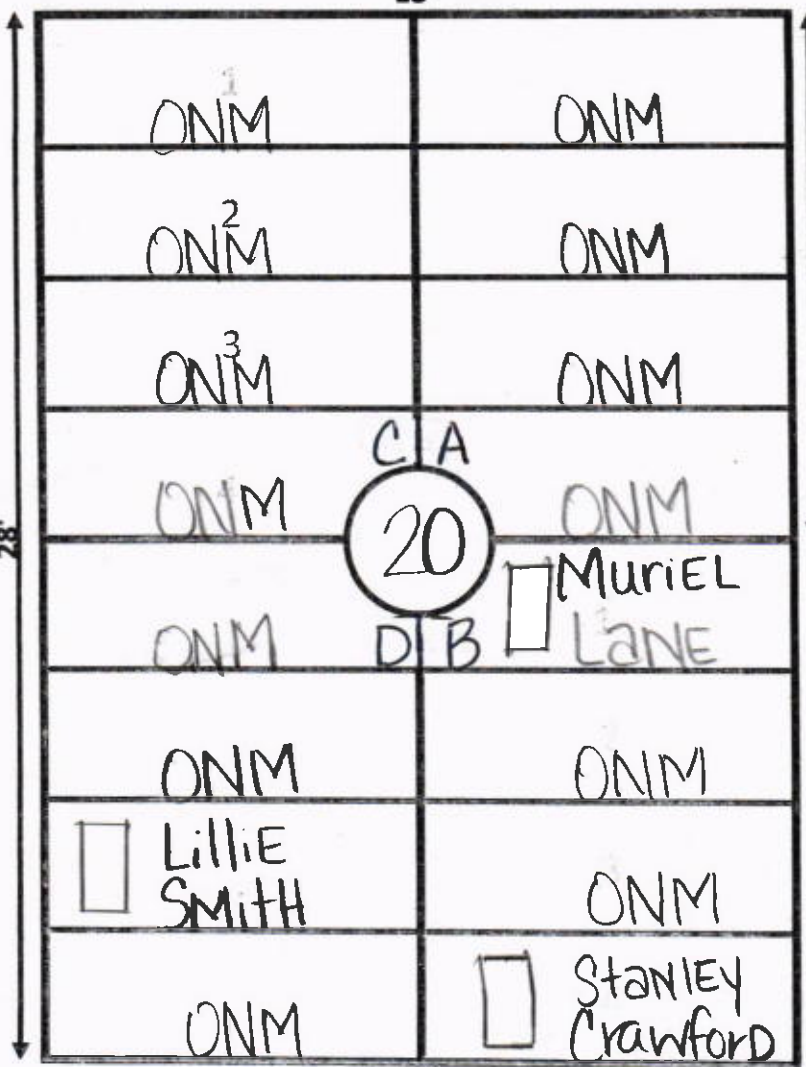

Ellis Road

GARDEN Hope LOT# 20

← 18' →

14'

Lot 20x ←

→ E Lot 20-1

9'