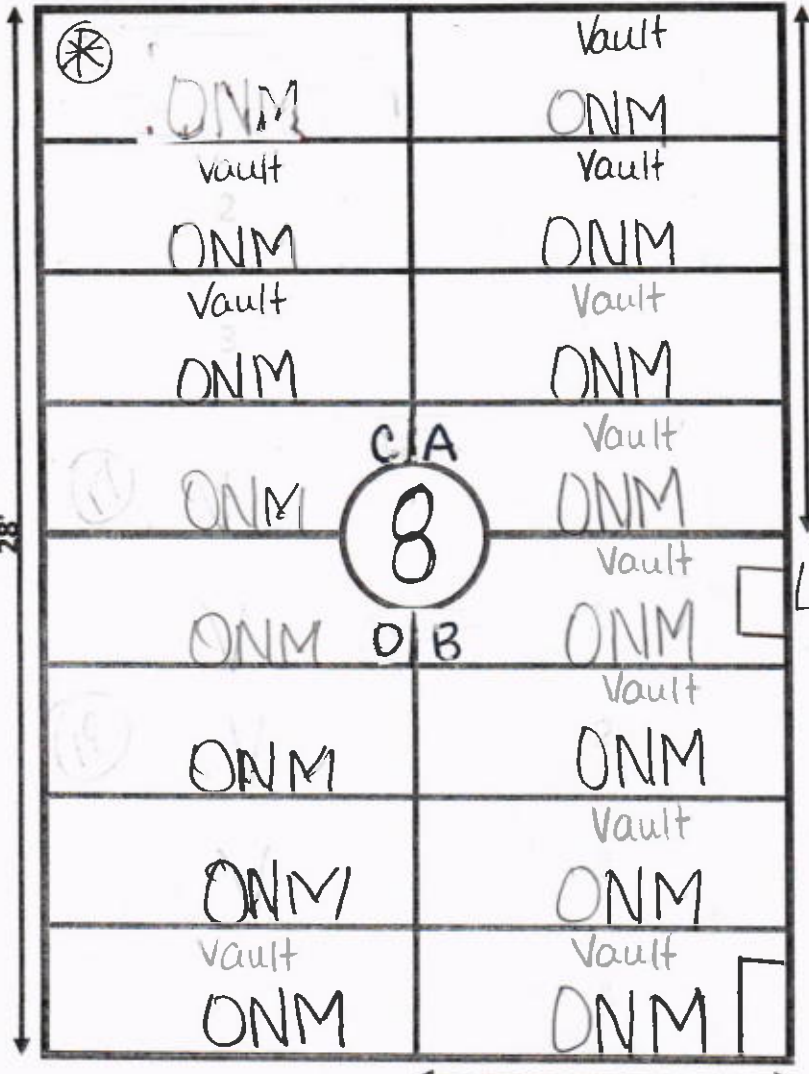

Ellis Road

GARDEN HOPE LOT# 8

18'

C

A

Tree Line

28'

Lot 8-1

E

D

B

9'