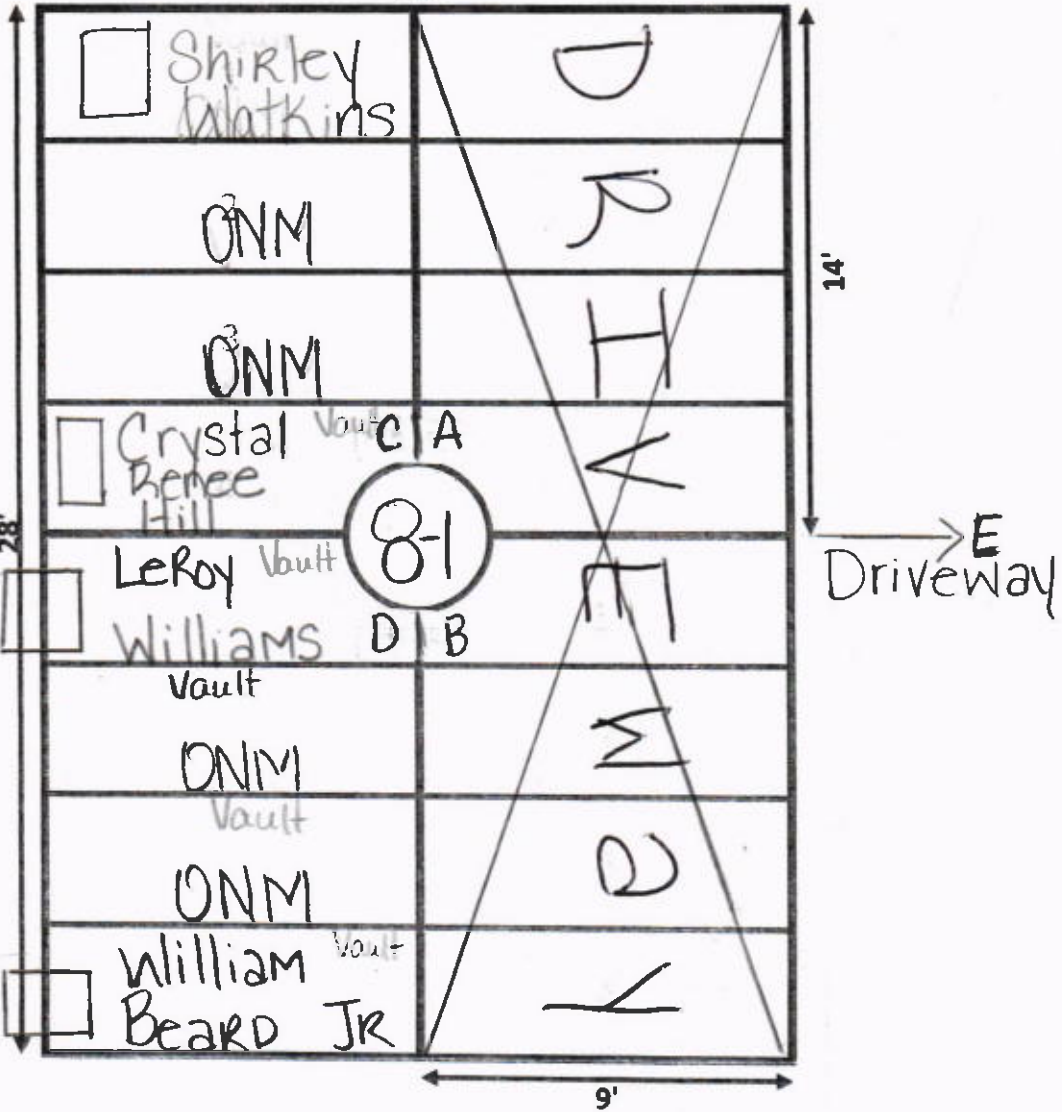

Ellis Road

GARDEN Hope LOT# 8-1
18'

Drainage Area