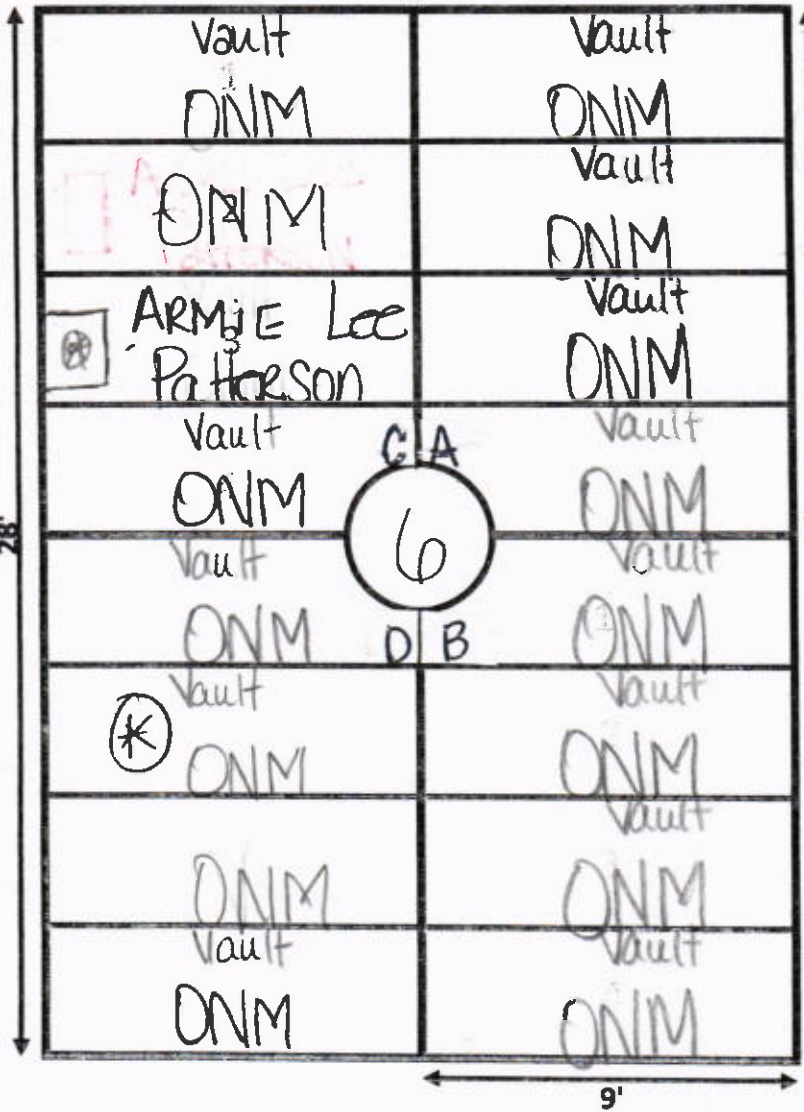

Ellis Road

GARDEN HOPE LOT# 6
18'

C

A

Tree Line ← W

→ E
Lot 6-1

D

B

⊛ position of temp. marker