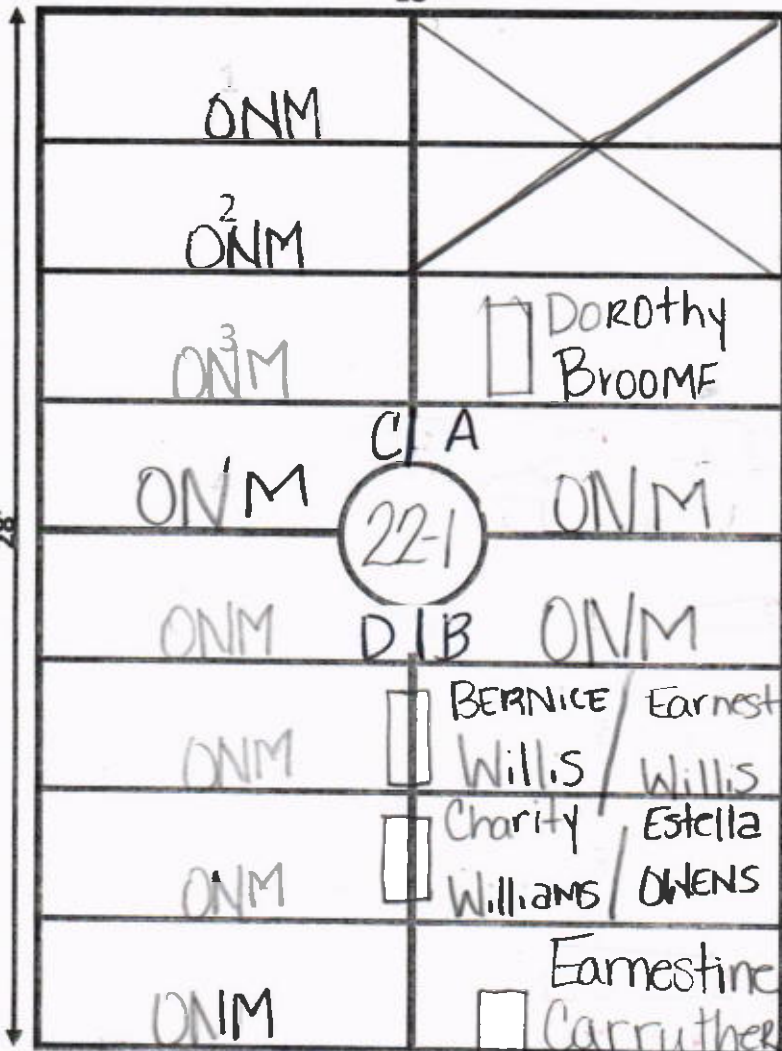

Ellis Road

GARDEN HOPE LOT# 22-1

18'

C

A

14'

lot 22 ← W

28'

→ E Driveway

D

B

9'

- ① B-2 is a Double
- ② B-3 is a Double

③ This lot is next to Ellis Road and is the closest to driveway & Gate.