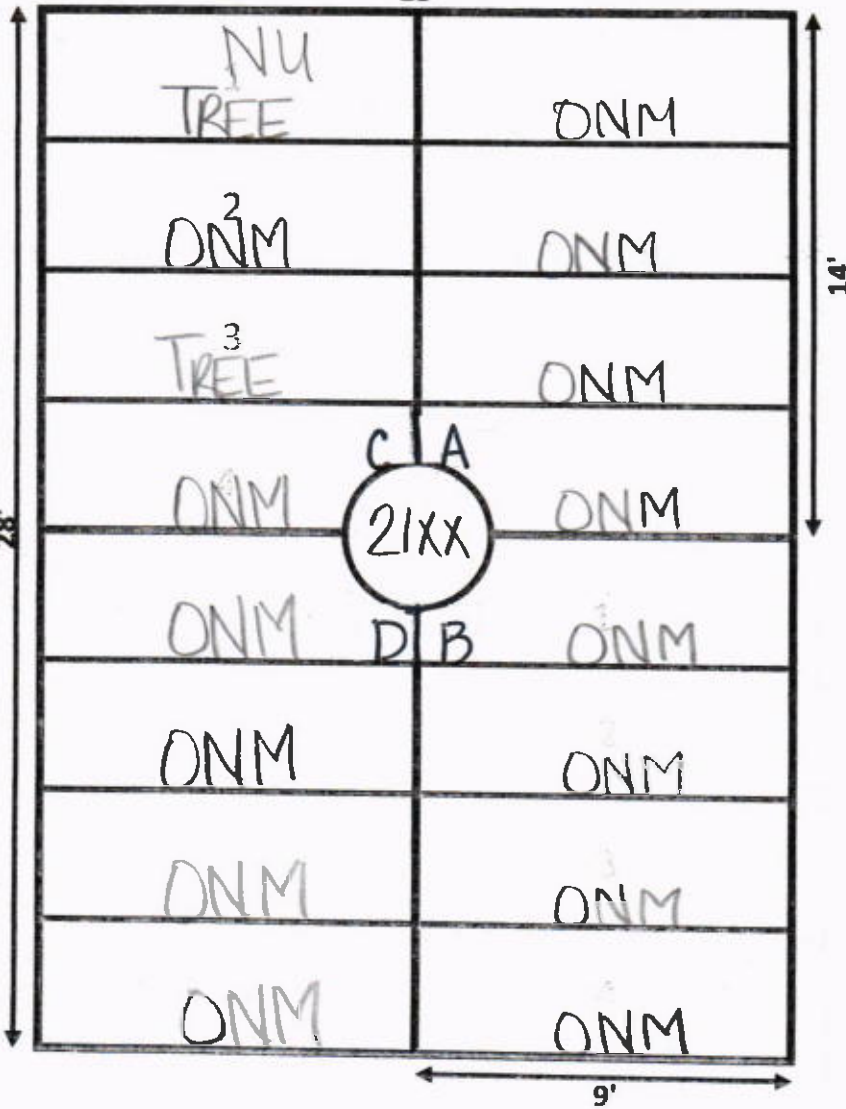

ELLIS ROAD

GARDEN HOPE LOT# 21XX
18'

C

A

TREE LINE ← W

→ E LOT # 21X

D

B