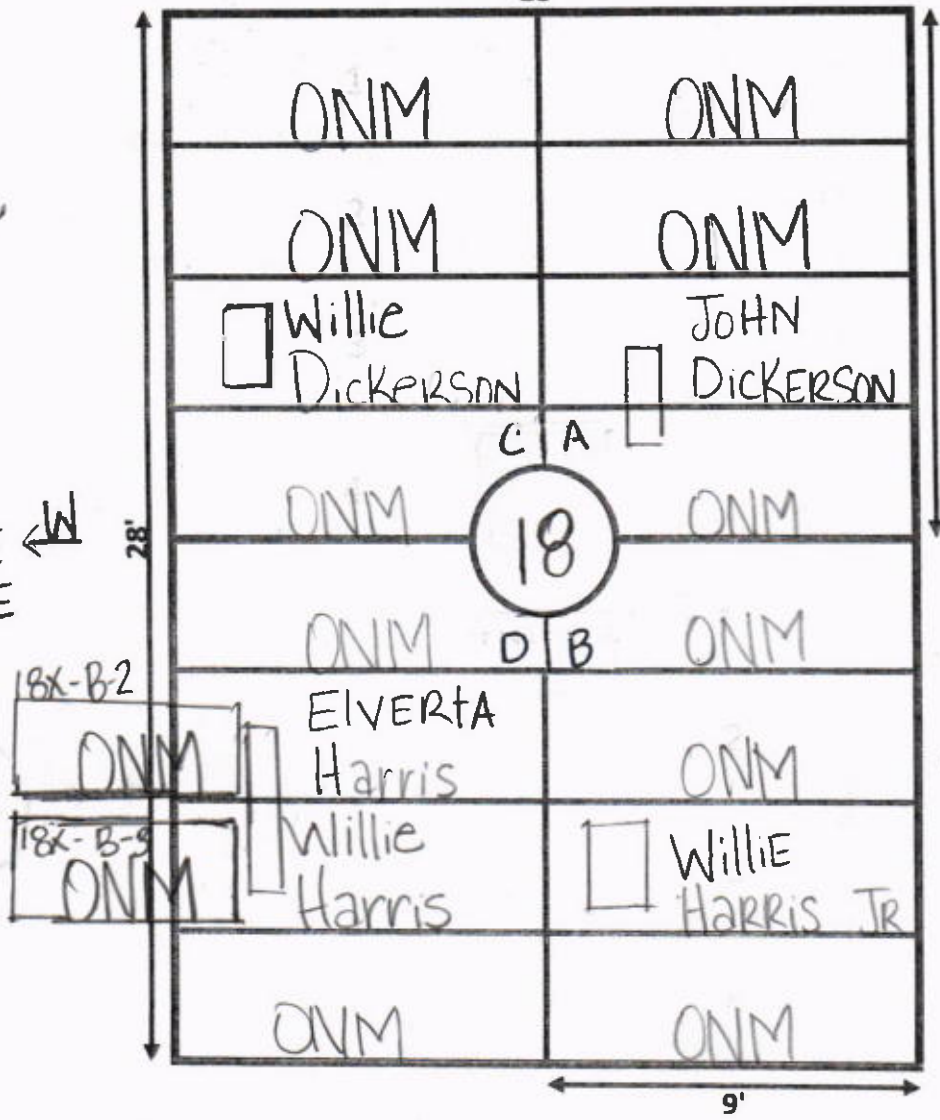

ELLIS ROAD

GARDEN HOPE LOT# 18
18'

C

A

TREE LINE ← W

→ E Lot 18-1

D

B

The trees @ 18D-2 & 3 are further back allowing enough room for 2 burials.