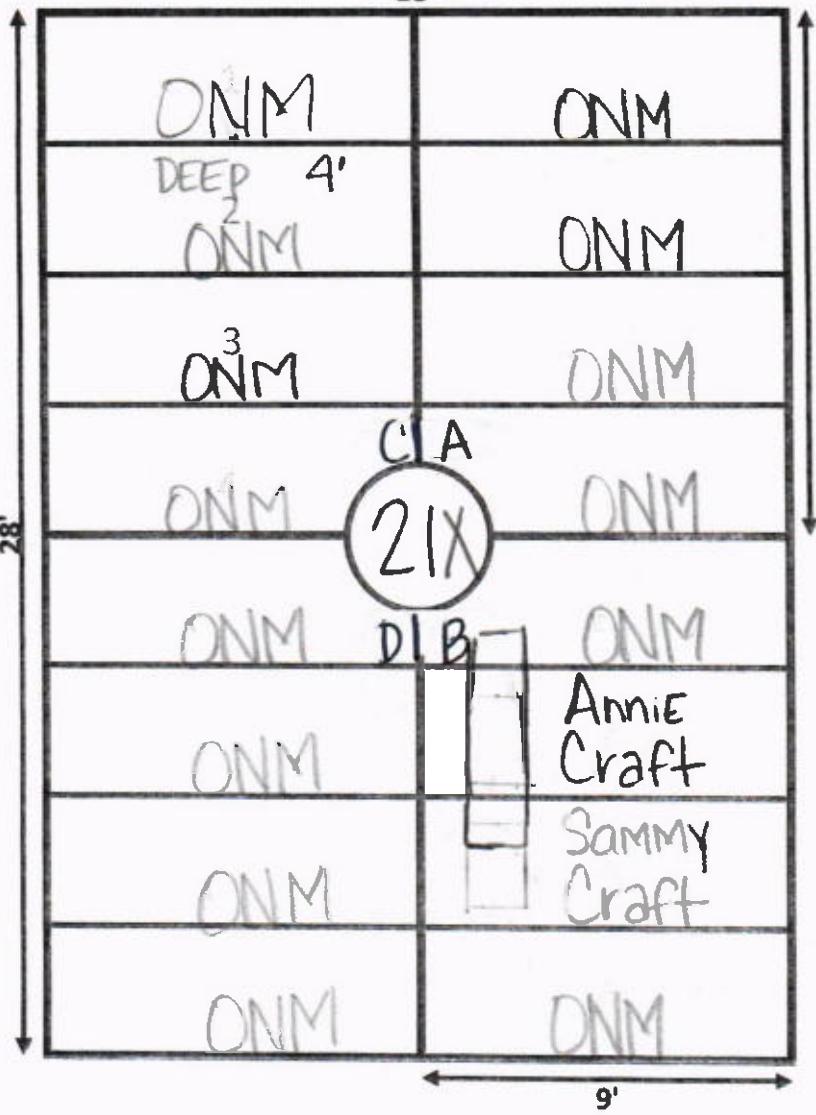

Ellis Road

GARDEN HOPE LOT# 21X
18'

C

A

14'

Lot ← 21XX

→ E Lot 21

D

B

9'