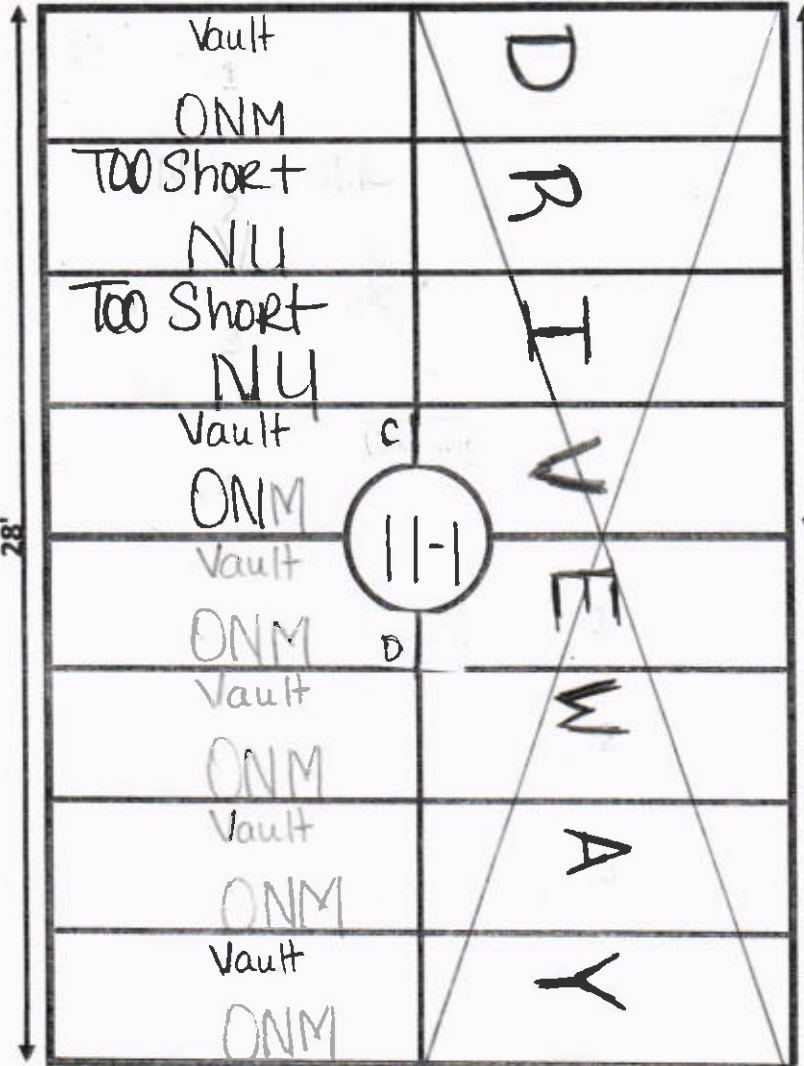

D

Ellis Road

GARDEN HOPE LOT# 11-1

18'

C

14'

Lot# ← W
11

→ E
Driveway