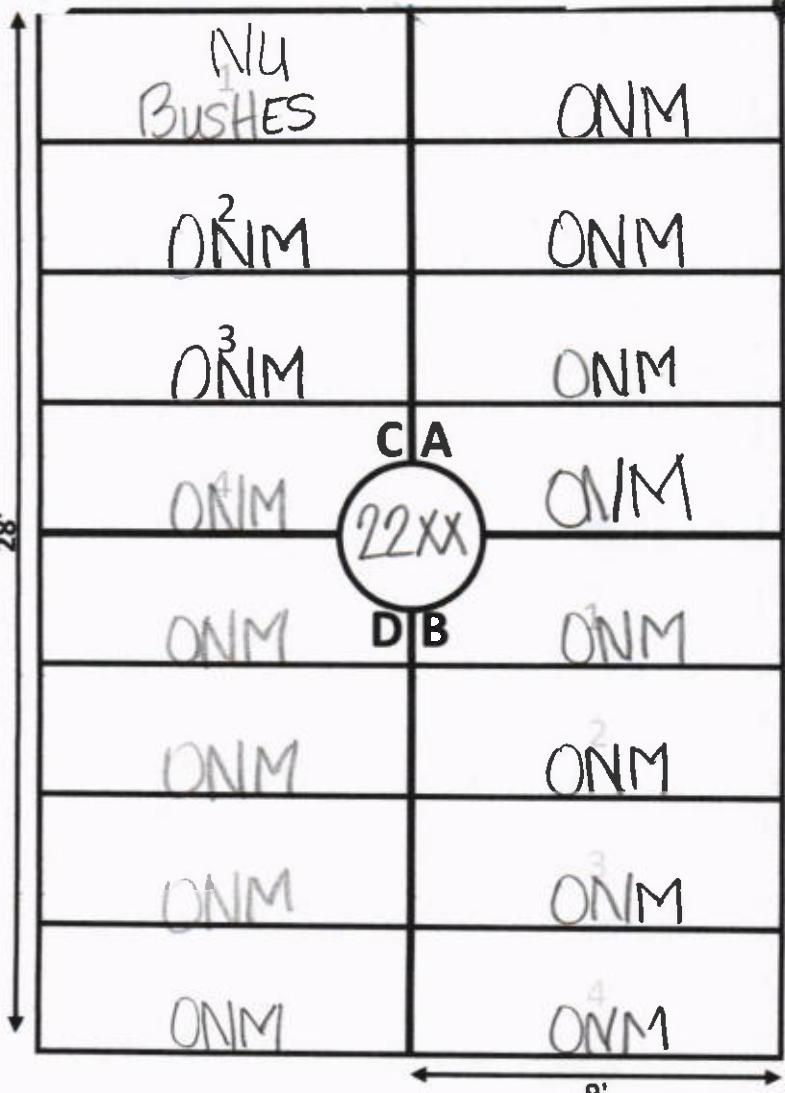

Ellis Road

GARDEN HOPE LOT# 22XX

C

Property line
A

TREE LINE ← W

→ E Lot 22X

D

B

① This lot is next to Ellis Road & begins the 4th row of lots.